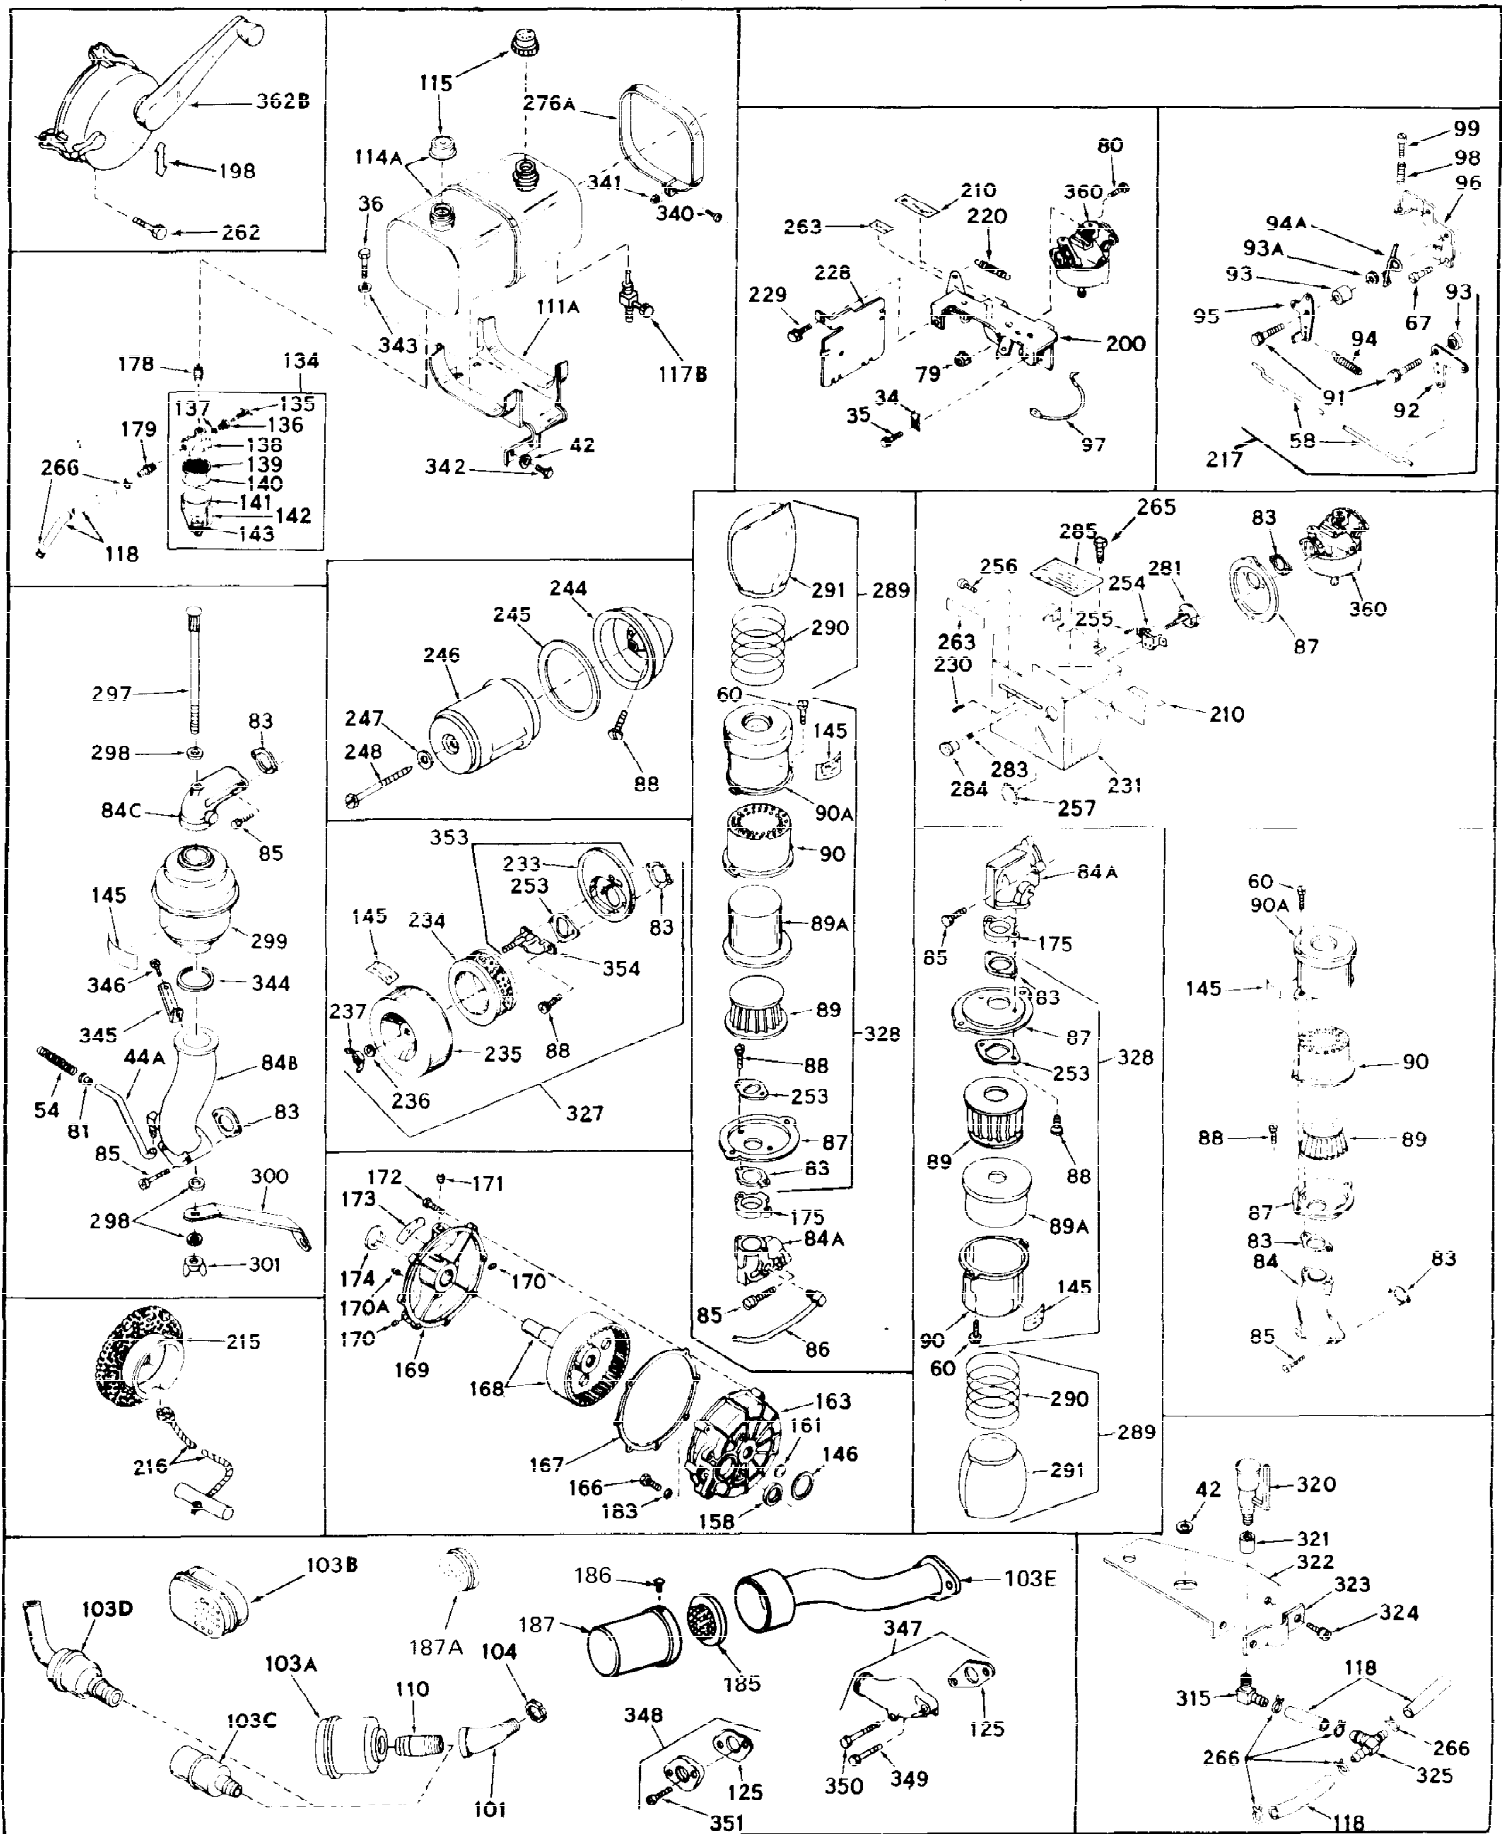

Ref #	Part Number	Qty	Description
34	27793	0	Clip, Conduit
35	28942	0	Screw
36	650694	0	Screw, Hex hd. cap, 5/16-18 x 2
36	650695	0	Screw, Hex hd. cap, 5/16-18 x 2-1/4 (Grade 8
36	650697	0	Screw, Hex hd. cap, 5/16-18 x 2-1/2
42	26073	0	Washer, Connecting rod bolt
54	28819	0	Spring, Fuel line
54	31778	0	Spring, Coil
60	650152	0	Screw
67	650399	0	Screw, Phil. fil. hd. Sems, 10-32 x 5/8
79	29752	0	Nut
80	650572	0	Screw
83	27272	0	Gasket, Air cleaner
85	29786	0	Screw
85	650163	0	Screw, Fil. hd. Sems, 10-32 x 7/8
85	650416	0	Screw, Rd. hd. Sems, 10-32 x 1
85	650605	0	Screw
87	31691	0	Bracket, Air cleaner
88	28820	0	Screw
88	650399	0	Screw, Phil. fil. hd. Sems, 10-32 x 5/8
88	650521	0	Screw
89	30727	0	Element, Air cleaner
90	31692	0	Body, Air cleaner
91	30312	0	Screw, Hex washer hd. Sems, 10-32 x 1/2
98	28569	0	Spring, Compression
98	32924	0	Spring, Compression
99	29500	0	Screw, Fil. hd. mach., Sems, 8-32 x 3/4
99	650223	0	Screw, Fil. slotted hd. Sems, 8-32 x 5/8
99	650688	0	Screw, Hex hd., 10-32 x 1-5/16" (Drilled
101	29574	0	Elbow, Exhaust (90°)
103A	29633	0	Muffler
104	28443	0	Nut, Conduit (1/8" thick)
104	32862	0	Nut, Conduit (1/4" thick)
110	30244	0	Nipple, Exhaust pipe (2-1/2")
115	32387A	0	Cap, Fuel filler (Charcoal Plastic) (Spurt
115	33032	0	Cap, Fuel filler (Red Plastic) (Spurt
118	29774	0	Line, Fuel (Braided 8.25")
118	30705	0	Line, Fuel (Braided 16")
118	30962	0	Line, Fuel (Braided 32")
125	27930	0	Gasket, Exhaust
145	31752	0	Decal, Air cleaner
146	28451	0	Gasket, Housing
171	24590	0	Plug, Pipe
215	28301	0	Pulley, Starter
216	590343	0	Rope & Handle Assy., Starter
228	30820	0	Baffle, Heat
229	28942	0	Screw
230	650257	0	Screw, Pan hd. Sems, 8-32 x 5/16
253	30767	0	Spacer, Air cleaner
255	28820	0	Screw
256	650760	0	Screw
257	31291	0	Plug, Cover
262	29716	0	Screw
265	650701	0	Screw, Hex washer hd. shakeproof,
266	26460	0	Clamp, Fuel line