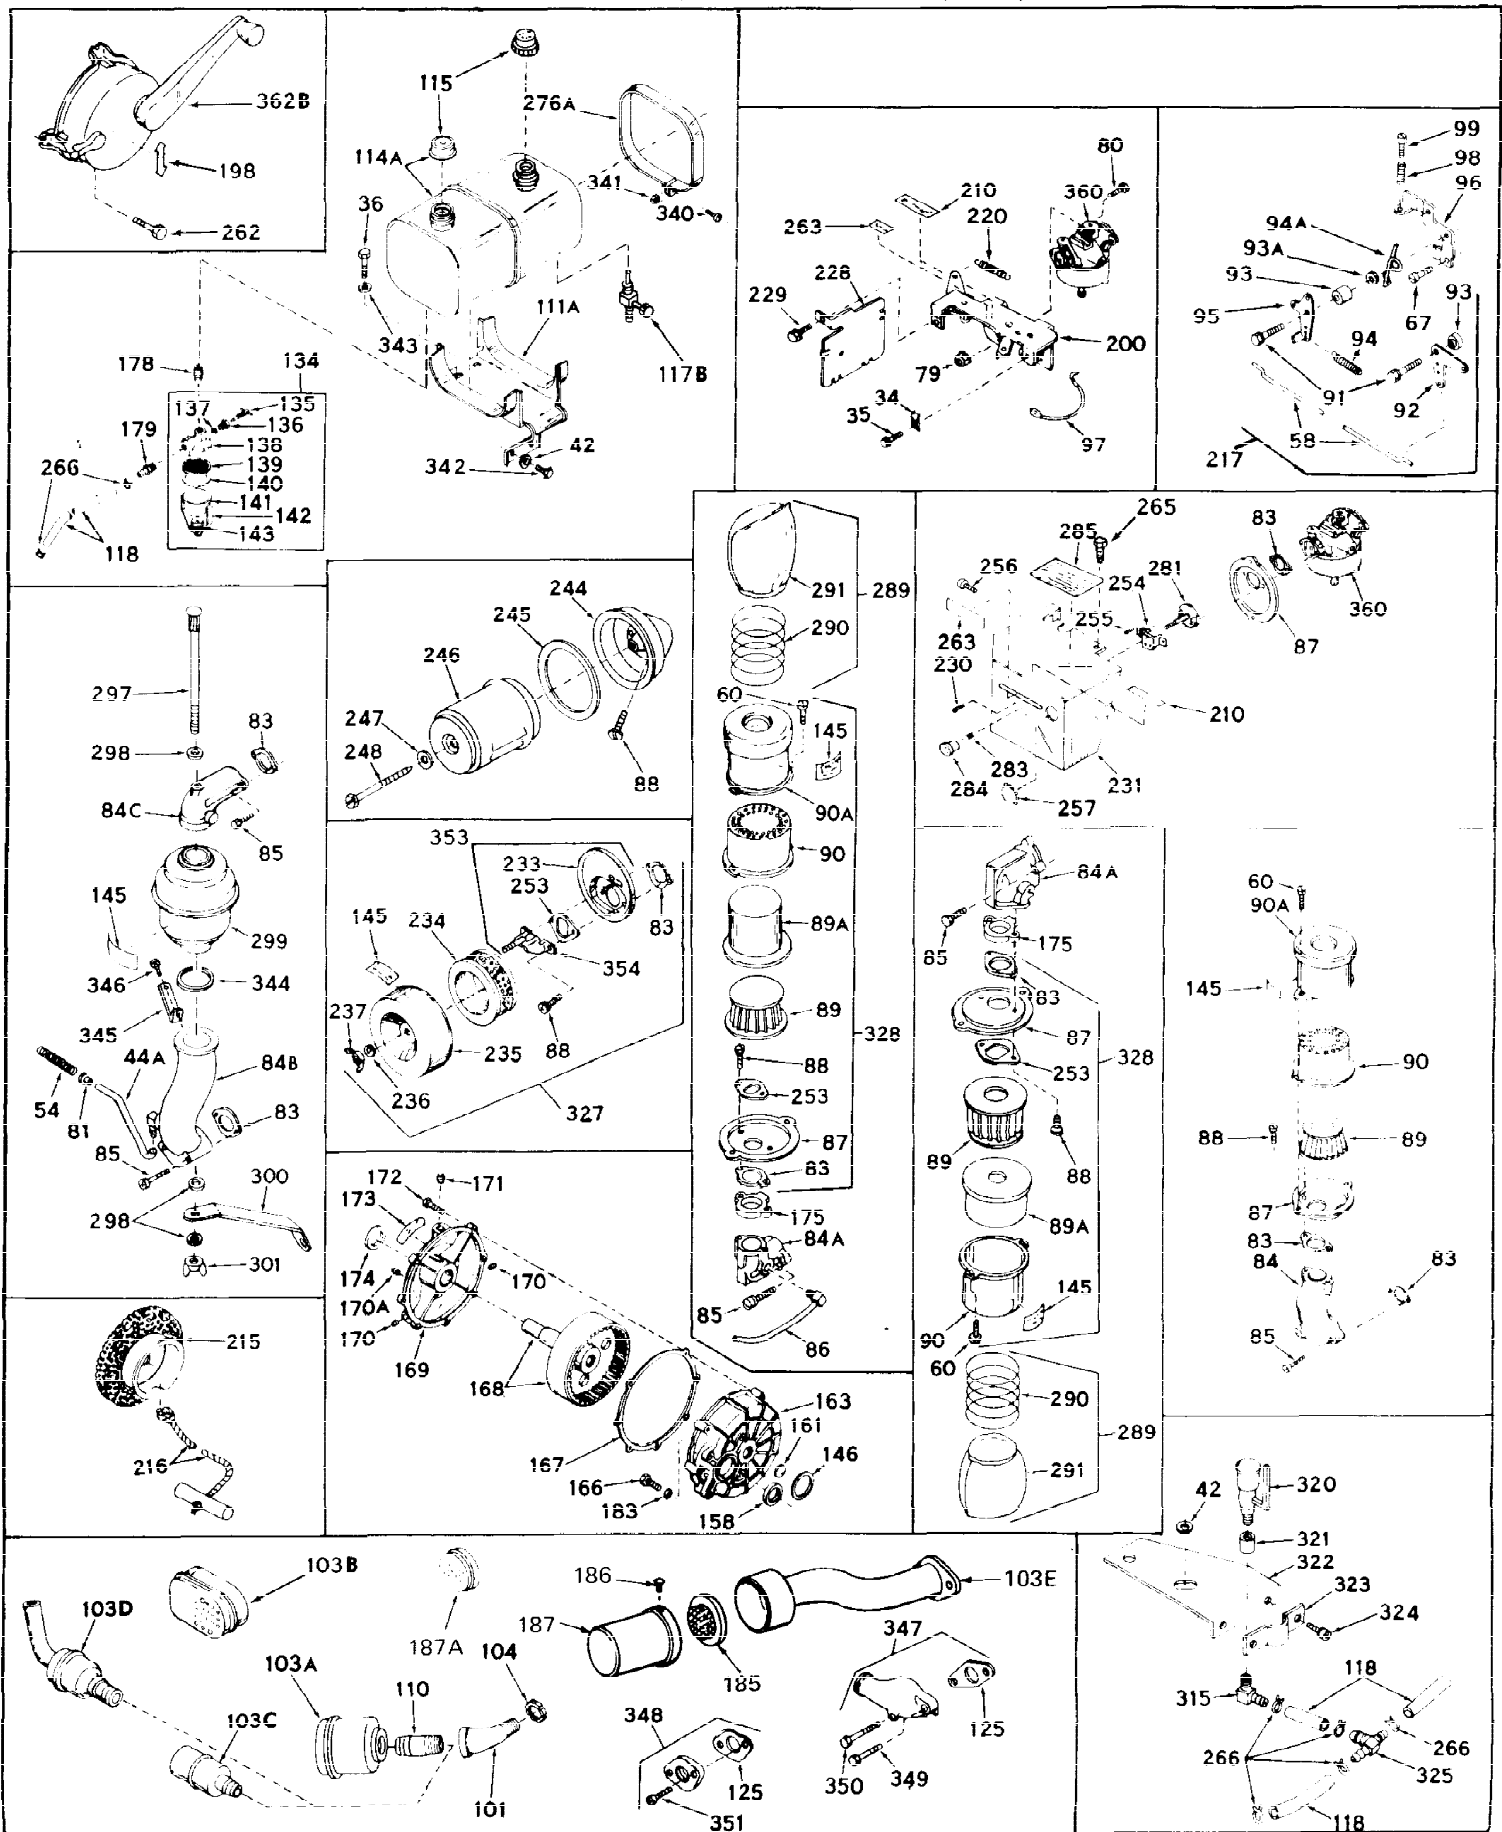

Ref #	Part Number	Qty	Description
34	27793	0	Clip, Conduit
35	28942	0	Screw
36	650694	0	Screw, Hex hd. cap, 5/16-18 x 2
36	650695	0	Screw, Hex hd. cap, 5/16-18 x 2-1/4 (Grade 8
36	650697	0	Screw, Hex hd. cap, 5/16-18 x 2-1/2
42	26073	0	Washer, Connecting rod bolt
44A	32447	0	Tube, Breather
54	28819	0	Spring, Fuel line
54	31778	0	Spring, Coil
60	650152	0	Screw
67	650399	0	Screw, Phil. fil. hd. Sems, 10-32 x 5/8
79	29752	0	Nut
80	650572	0	Screw
81	32446	0	Grommet, Breather tube
83	27272	0	Gasket, Air cleaner
85	29786	0	Screw
85	650163	0	Screw, Fil. hd. Sems, 10-32 x 7/8
85	650416	0	Screw, Rd. hd. Sems, 10-32 x 1
85	650605	0	Screw
87	31708	0	Bracket, Air cleaner
88	650399	0	Screw, Phil. fil. hd. Sems, 10-32 x 5/8
88	650521	0	Screw
88	28820	0	Screw
89A	31700	0	Element, Air cleaner
90	31692	0	Body, Air cleaner
91	30312	0	Screw, Hex washer hd. Sems, 10-32 x 1/2
97	31582	0	Wire Assy., Ground (Female fitting one end
98	28569	0	Spring, Compression
98	32924	0	Spring, Compression
99	29500	0	Screw, Fil. hd. mach., Sems, 8-32 x 3/4
99	650223	0	Screw, Fil. slotted hd. Sems, 8-32 x 5/8
99	650688	0	Screw, Hex hd., 10-32 x 1-5/16" (Drilled
101	29574	0	Elbow, Exhaust (90ø)
103A	29633	0	Muffler
104	28443	0	Nut, Conduit (1/8" thick)
104	32862	0	Nut, Conduit (1/4" thick)
115	32387A	0	Cap, Fuel filler (Charcoal Plastic) (Spurt
115	33032	0	Cap, Fuel filler (Red Plastic) (Spurt
118	29774	0	Line, Fuel (Braided 8.25")
118	30705	0	Line, Fuel (Braided 16")
118	30962	0	Line, Fuel (Braided 32")
125	27930	0	Gasket, Exhaust
145	31871	0	Decal, Air cleaner
146	28451	0	Gasket, Housing
171	24590	0	Plug, Pipe
215	28301	0	Pulley, Starter
216	590343	0	Rope & Handle Assy., Starter
228	30820	0	Baffle, Heat
229	28942	0	Screw
230	650257	0	Screw, Pan hd. Sems, 8-32 x 5/16
253	30767	0	Spacer, Air cleaner
255	28820	0	Screw
256	650760	0	Screw
257	31291	0	Plug, Cover
262	29716	0	Screw