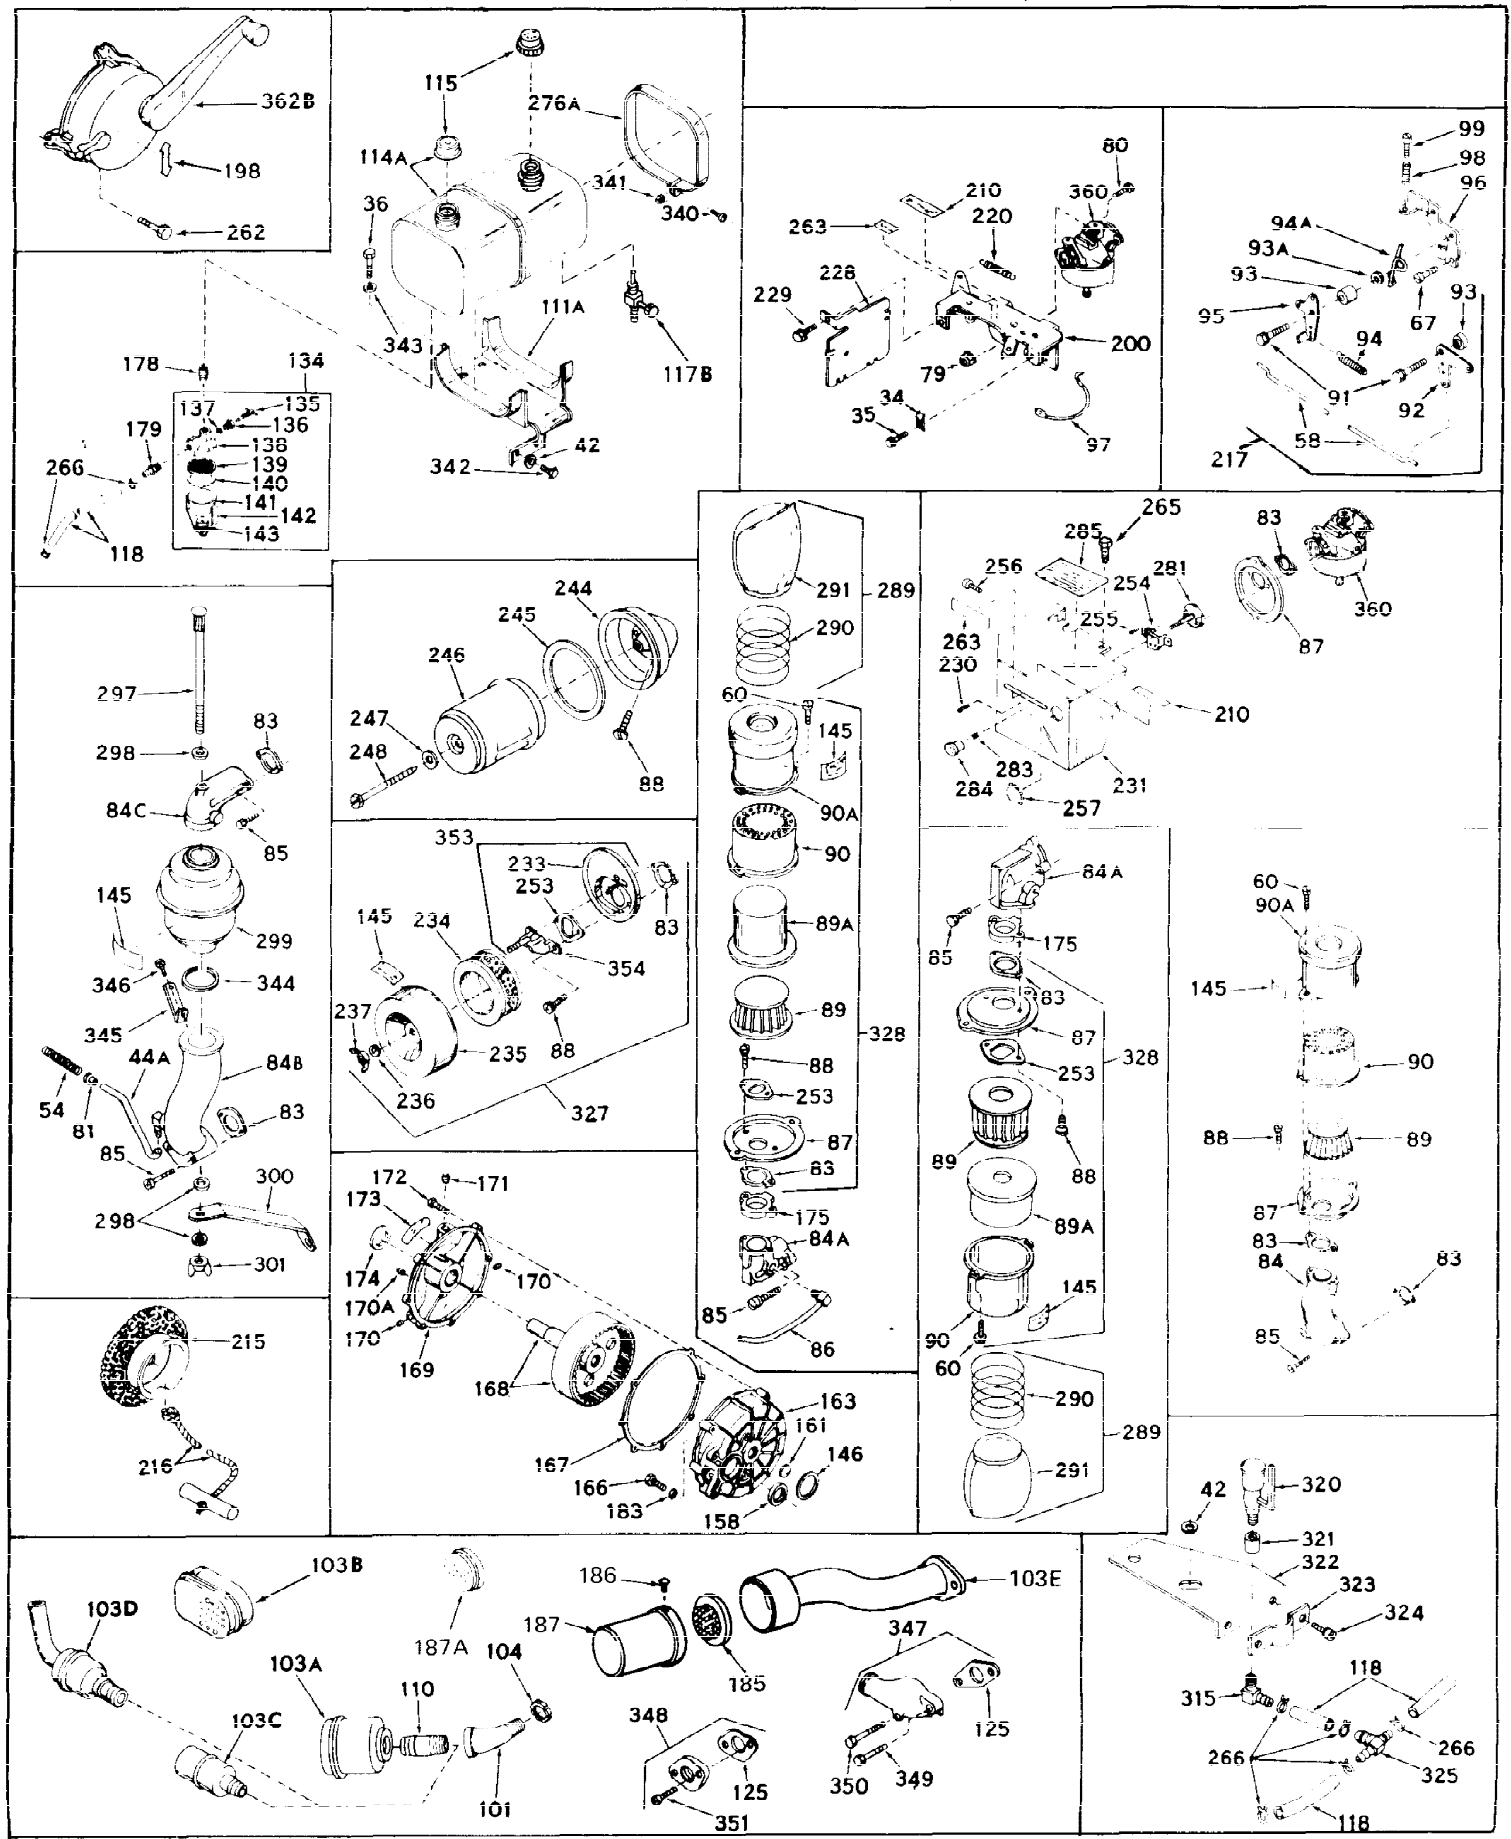

Ref #	Part Number	Qty	Description
34	27793	0	Clip, Conduit
35	28942	0	Screw
36	650694	0	Screw, Hex hd. cap, 5/16-18 x 2
36	650695	0	Screw, Hex hd. cap, 5/16-18 x 2-1/4 (Grade 8
36	650697	0	Screw, Hex hd. cap, 5/16-18 x 2-1/2
42	26073	0	Washer, Connecting rod bolt
54	28819	0	Spring, Fuel line
54	31778	0	Spring, Coil
60	650152	0	Screw
67	650399	0	Screw, Phil. fil. hd. Sems, 10-32 x 5/8
79	29752	0	Nut
80	650572	0	Screw
83	27272	0	Gasket, Air cleaner
85	29786	0	Screw
85	650163	0	Screw, Fil. hd. Sems, 10-32 x 7/8
85	650416	0	Screw, Rd. hd. Sems, 10-32 x 1
85	650605	0	Screw
87	31691	0	Bracket, Air cleaner
88	650521	0	Screw
88	28820	0	Screw
88	650399	0	Screw, Phil. fil. hd. Sems, 10-32 x 5/8
89	30727	0	Element, Air cleaner
90	31692	0	Body, Air cleaner
91	30312	0	Screw, Hex washer hd. Sems, 10-32 x 1/2
97	28468	0	Wire, Ground (Female fitting both ends)
98	28569	0	Spring, Compression
98	32924	0	Spring, Compression
99	29500	0	Screw, Fil. hd. mach., Sems, 8-32 x 3/4
99	650223	0	Screw, Fil. slotted hd. Sems, 8-32 x 5/8
99	650688	0	Screw, Hex hd., 10-32 x 1-5/16" (Drilled
104	28443	0	Nut, Conduit (1/8" thick)
104	32862	0	Nut, Conduit (1/4" thick)
115	32387A	0	Cap, Fuel filler (Charcoal Plastic) (Spurt
115	33032	0	Cap, Fuel filler (Red Plastic) (Spurt
118	29774	0	Line, Fuel (Braided 8.25")
118	30705	0	Line, Fuel (Braided 16")
118	30962	0	Line, Fuel (Braided 32")
125	27930	0	Gasket, Exhaust
145	31752	0	Decal, Air cleaner
146	28451	0	Gasket, Housing
171	24590	0	Plug, Pipe
200	33110	0	Control Assy., Speed (Remote)
215	28301	0	Pulley, Starter
216	590343	0	Rope & Handle Assy., Starter
220	30826	0	Spring, Extension
228	30820	0	Baffle, Heat
229	28942	0	Screw
230	650257	0	Screw, Pan hd. Sems, 8-32 x 5/16
253	30767	0	Spacer, Air cleaner
255	28820	0	Screw
256	650760	0	Screw
257	31291	0	Plug, Cover
262	29716	0	Screw
265	650701	0	Screw, Hex washer hd. shakeproof,
266	26460	0	Clamp, Fuel line