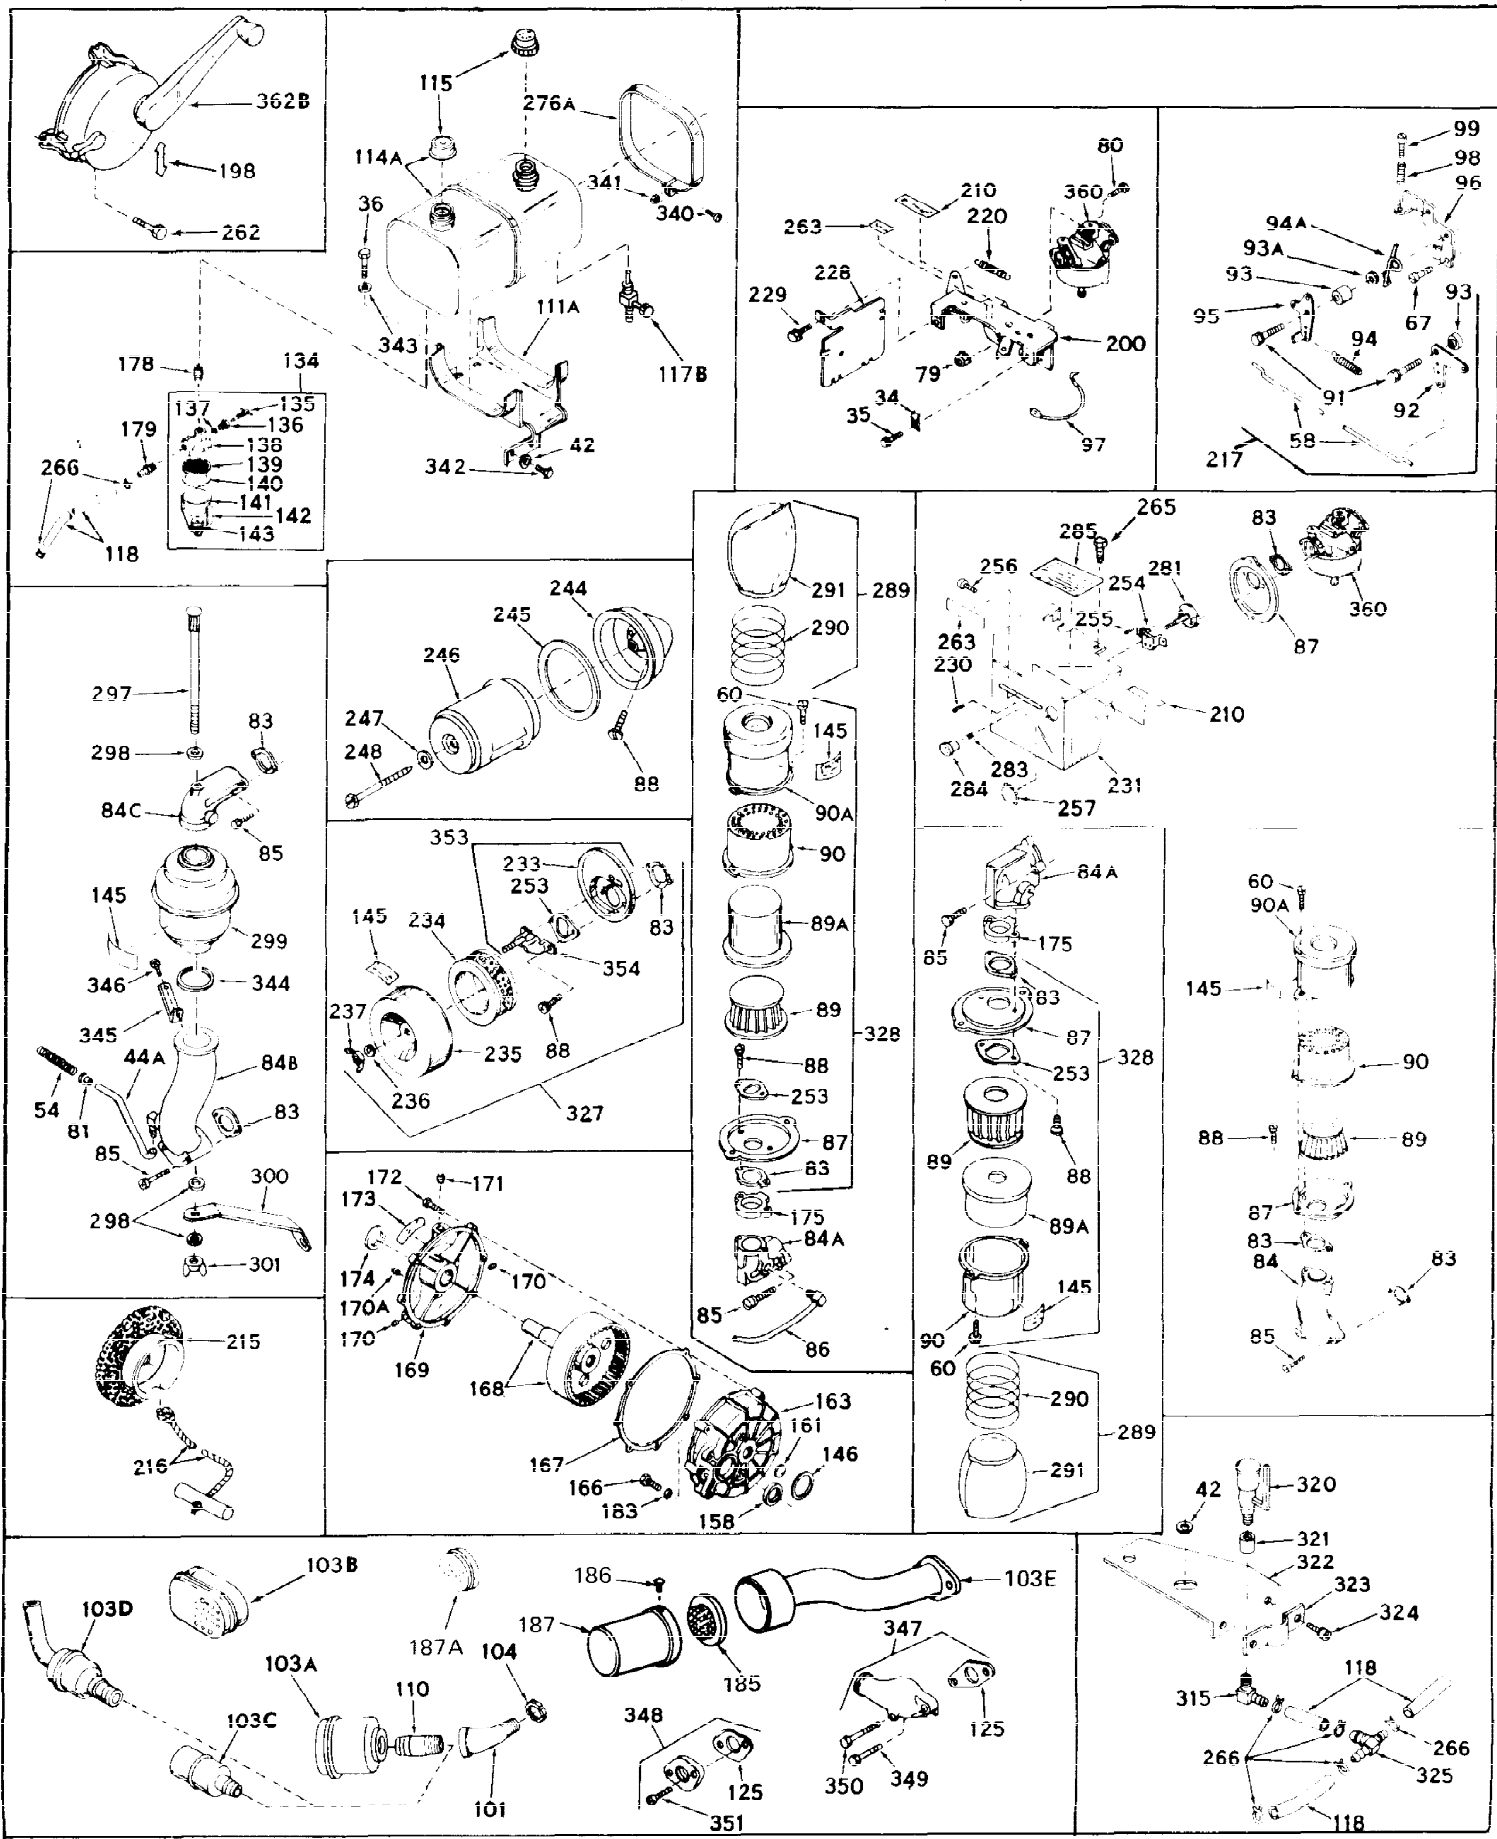

Ref #	Part Number	Qty	Description
34	27793	0	Clip, Conduit
35	28942	0	Screw
36	650694	0	Screw, Hex hd. cap, 5/16-18 x 2
36	650695	0	Screw, Hex hd. cap, 5/16-18 x 2-1/4 (Grade 8
36	650697	0	Screw, Hex hd. cap, 5/16-18 x 2-1/2
42	26073	0	Washer, Connecting rod bolt
54	28819	0	Spring, Fuel line
54	31778	0	Spring, Coil
60	650152	0	Screw
67	650399	0	Screw, Phil. fil. hd. Sems, 10-32 x 5/8
79	29752	0	Nut
80	650572	0	Screw
83	27272	0	Gasket, Air cleaner
85	29786	0	Screw
85	650163	0	Screw, Fil. hd. Sems, 10-32 x 7/8
85	650416	0	Screw, Rd. hd. Sems, 10-32 x 1
85	650605	0	Screw
87	31691	0	Bracket, Air cleaner
88	28820	0	Screw
88	650399	0	Screw, Phil. fil. hd. Sems, 10-32 x 5/8
88	650521	0	Screw
91	30312	0	Screw, Hex washer hd. Sems, 10-32 x 1/2
97	28468	0	Wire, Ground (Female fitting both ends)
98	28569	0	Spring, Compression
98	32924	0	Spring, Compression
99	29500	0	Screw, Fil. hd. mach., Sems, 8-32 x 3/4
99	650223	0	Screw, Fil. slotted hd. Sems, 8-32 x 5/8
99	650688	0	Screw, Hex hd., 10-32 x 1-5/16" (Drilled
104	28443	0	Nut, Conduit (1/8" thick)
104	32862	0	Nut, Conduit (1/4" thick)
111A	32140	0	Bracket, Fuel tank
115	32387A	0	Cap, Fuel filler (Charcoal Plastic) (Spurt
115	33032	0	Cap, Fuel filler (Red Plastic) (Spurt
118	29774	0	Line, Fuel (Braided 8.25")
118	30705	0	Line, Fuel (Braided 16")
118	30962	0	Line, Fuel (Braided 32")
125	27930	0	Gasket, Exhaust
146	28451	0	Gasket, Housing
171	24590	0	Plug, Pipe
200	33109	0	Control Assy., Speed (Manual)
210	31323	0	Decal, Control
215	28301	0	Pulley, Starter
216	590343	0	Rope & Handle Assy., Starter
220	30826	0	Spring, Extension
228	30820	0	Baffle, Heat
229	28942	0	Screw
230	650257	0	Screw, Pan hd. Sems, 8-32 x 5/16
231	32396	0	Cover, Carburetor
253	30767	0	Spacer, Air cleaner
254	32398	0	Bracket, Choke
255	28820	0	Screw
256	650760	0	Screw
257	31291	0	Plug, Cover
262	29716	0	Screw
263	31683	0	Decal, Choke