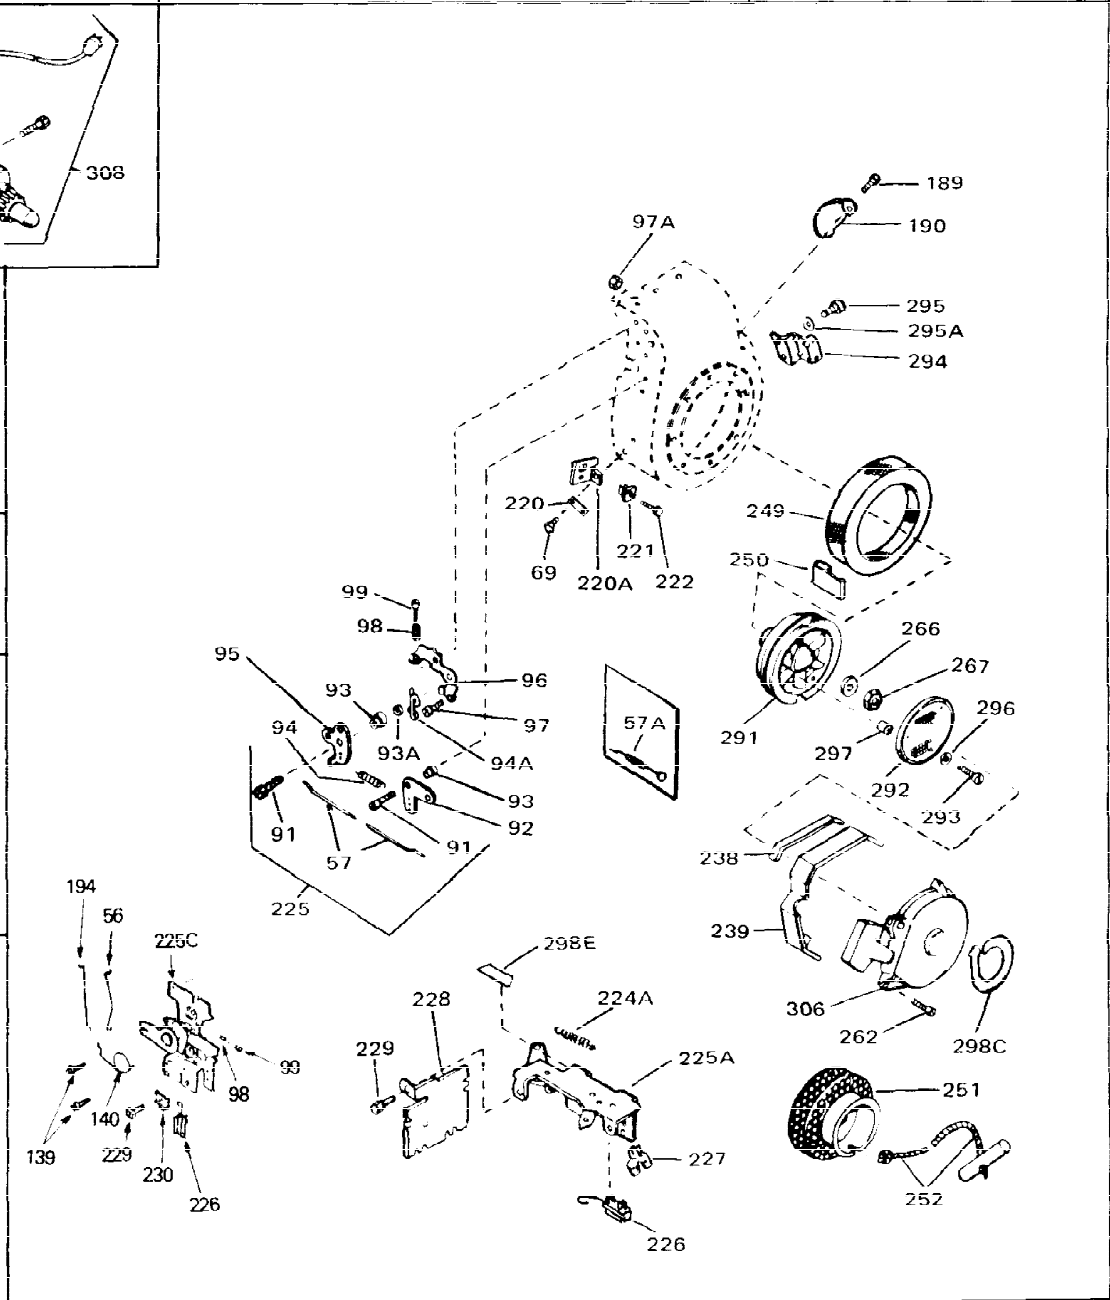

Ref #	Part Number	Qty	Description
36	650694A	0	Screw, Hex flange hd., 5/16-18 x 2
36	650695A	0	Screw, Hex flange hd., 5/16-18 x 2-1/4
36	650697A	0	Screw, Hex flange hd., 5/16-18 x 2-1/2
37	650128	0	Screw
37	650597	0	Screw, Hex washer hd., 10-24 x 5/8
37A	27261	0	Washer, Flat
41	28425	0	Cover, Valve chamber
56	32327	0	Link, Throttle
69	29747A	0	Screw
98	28569	0	Spring, Compression
98	31342	0	Spring, Compression
98	32924	0	Spring, Compression
99	29500	0	Screw, Fil. hd. mach., Sems, 8-32 x 3/4
99	650549	0	Screw
99	650688	0	Screw, Hex hd., 10-32 x 1-5/16" (Drilled
182	32683	0	Gasket, Fuel pump
183	32955	0	Cover, Fuel pump pad
184	9556	0	Plug, Oil drain (Sq. hd. pipe, 1/8-27)
185	30688	0	Screw, Hex hd. Sems, 1/4-20 x 1/2
225	730152	0	Control Assy., Speed
227	33177	0	Terminal
229	28942	0	Screw
230	27793	0	Clip, Conduit
240	30845A	0	Bolt, Governor adjusting
241	33450	0	Nut, Lock
242	32328	0	Bracket, Speed adjusting
243	32329	0	Spring, Governor bolt
262	29716	0	Screw
266	650815	0	Washer, Belleville
267	8115	0	Nut, Hex
298C	32179	0	Decal, Super-start
305	33018	0	Harness, Adapter
306	590420	0	Starter, Rewind
308	32386	0	Starter Motor Kit (110-120 Volt)
308	32901	0	Starter Motor Kit (110-120 Volt)
308	33328	0	Starter Motor Kit (110-120 Volt)
308	33328A	0	Starter Motor Kit (110-120 Volt)
308	33518	0	Starter Motor Kit (110-120 Volt)
308	33518A	0	Starter Motor Kit (110-120 Volt)
308	33518B	0	Starter Motor Kit (110-120 Volt)
309	30811A	0	Flywheel