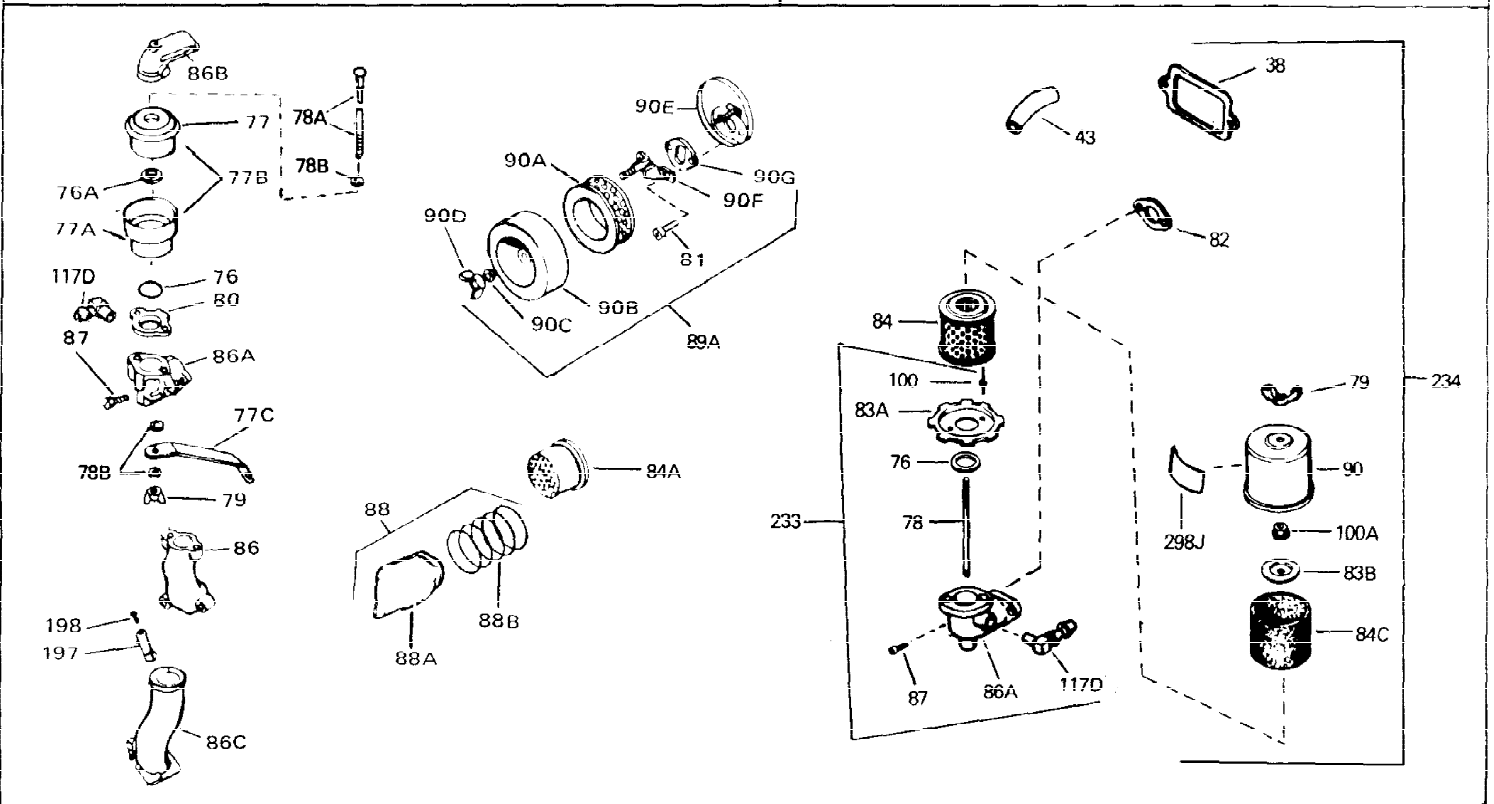

Ref #	Part Number	Qty	Description
35	26073	0	Washer, Connecting rod bolt
35	650570	0	Washer, Flat
35	650691	0	Washer, Flat
36	650694A	0	Screw, Hex flange hd., 5/16-18 x 2
36	650695A	0	Screw, Hex flange hd., 5/16-18 x 2-1/4
36	650697A	0	Screw, Hex flange hd., 5/16-18 x 2-1/2
38	27896	0	Gasket, Breather cover
43	27627	0	Tube, Breather
81	28820	0	Screw
81	30196	0	Screw
81	650521	0	Screw
82	27272	0	Gasket, Air cleaner
86A	34697	0	Elbow, Air cleaner
89A	730128	0	Cleaner Assy., Air
111A	31694	0	Bracket, Fuel tank
113	650561	0	Screw
117	28584	0	Strainer & Elbow
117B	33053	0	Valve, Fuel strainer & shut-off
121E	391026	0	Muffler
124A	33171	0	Screen, Muffler
124B	33185	0	Cover & Tube, Muffler
124	650578	0	Screw
125	27930	0	Gasket, Exhaust
134	31288	0	Muffler Adapter Kit
135	730130	0	Muffler Adapter Kit
136	6021A	0	Screw, Hex flange hd., 5/16-18 x 1-1/2
137	650697A	0	Screw, Hex flange hd., 5/16-18 x 2-1/2
138	30196	0	Screw
201B	31697	0	Strap, Fuel tank
202	29212	0	Screw
203	6202	0	Screw
210	29752	0	Nut
233	34819	0	Elbow Assy., Air cleaner
234	730561	0	Air Cleaner Kit, Dual Element upright,
273	650687	0	Screw, Pan hd. self-tap, 10-32 x 5/16