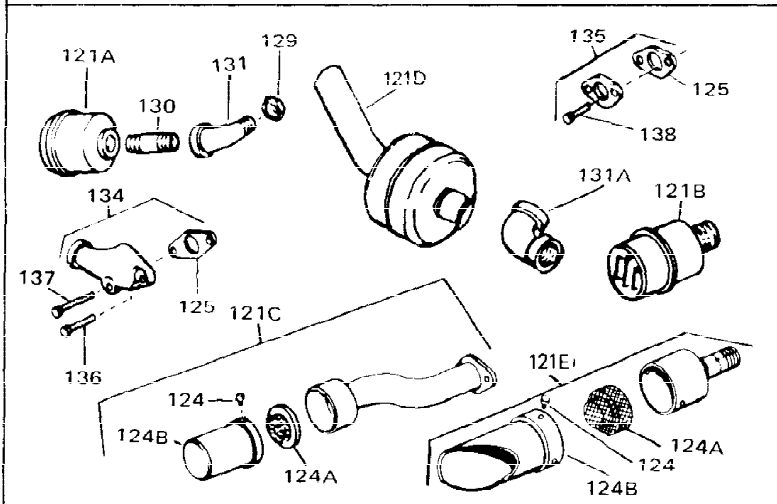

Ref #	Part Number	Qty	Description
35	26073	0	Washer, Connecting rod bolt
35	650570	0	Washer, Flat
35	650691	0	Washer, Flat
36	650694A	0	Screw, Hex flange hd., 5/16-18 x 2
36	650695A	0	Screw, Hex flange hd., 5/16-18 x 2-1/4
36	650697A	0	Screw, Hex flange hd., 5/16-18 x 2-1/2
38	27896	0	Gasket, Breather cover
43	27627	0	Tube, Breather
81	28820	0	Screw
81	30196	0	Screw
81	650521	0	Screw
82	27272	0	Gasket, Air cleaner
86A	34697	0	Elbow, Air cleaner
89A	730128	0	Cleaner Assy., Air
111A	31694	0	Bracket, Fuel tank
113	650561	0	Screw
117	28584	0	Strainer & Elbow
117B	33053	0	Valve, Fuel strainer & shut-off
121E	391026	0	Muffler
124A	33171	0	Screen, Muffler
124B	33185	0	Cover & Tube, Muffler
124	650578	0	Screw
125	27930	0	Gasket, Exhaust
134	31288	0	Muffler Adapter Kit
135	730130	0	Muffler Adapter Kit
136	6021A	0	Screw, Hex flange hd., 5/16-18 x 1-1/2
137	650697A	0	Screw, Hex flange hd., 5/16-18 x 2-1/2
138	30196	0	Screw
201B	31697	0	Strap, Fuel tank
202	29212	0	Screw
203	6202	0	Screw
210	29752	0	Nut
233	34819	0	Elbow Assy., Air cleaner
234	730561	0	Air Cleaner Kit, Dual Element upright,
273	650687	0	Screw, Pan hd. self-tap, 10-32 x 5/16