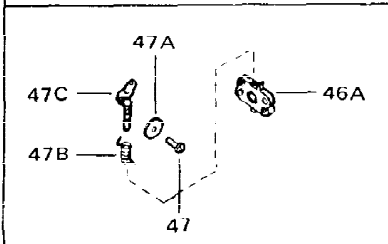

Ref #	Part Number	Qty	Description
36	650694A	0	Screw, Hex flange hd., 5/16-18 x 2
36	650695A	0	Screw, Hex flange hd., 5/16-18 x 2-1/4
36	650697A	0	Screw, Hex flange hd., 5/16-18 x 2-1/2
37	650128	0	Screw
37	650597	0	Screw, Hex washer hd., 10-24 x 5/8
37A	27261	0	Washer, Flat
41	28425	0	Cover, Valve chamber
56	32327	0	Link, Throttle
69	29747A	0	Screw
98	28569	0	Spring, Compression
98	31342	0	Spring, Compression
98	32924	0	Spring, Compression
99	29500	0	Screw, Fil. hd. mach., Sems, 8-32 x 3/4
99	650549	0	Screw
99	650688	0	Screw, Hex hd., 10-32 x 1-5/16" (Drilled
182	32683	0	Gasket, Fuel pump
183	32955	0	Cover, Fuel pump pad
184	9556	0	Plug, Oil drain (Sq. hd. pipe, 1/8-27)
185	30688	0	Screw, Hex hd. Sems, 1/4-20 x 1/2
225	730152	0	Control Assy., Speed
227	33177	0	Terminal
229	28942	0	Screw
230	27793	0	Clip, Conduit
240	30845A	0	Bolt, Governor adjusting
241	33450	0	Nut, Lock
242	32328	0	Bracket, Speed adjusting
243	32329	0	Spring, Governor bolt
262	29716	0	Screw
266	650815	0	Washer, Belleville
267	8115	0	Nut, Hex
298C	32179	0	Decal, Super-start
305	33018	0	Harness, Adapter
306	590420	0	Starter, Rewind
308	32386	0	Starter Motor Kit (110-120 Volt)
308	32901	0	Starter Motor Kit (110-120 Volt)
308	33328	0	Starter Motor Kit (110-120 Volt)
308	33328A	0	Starter Motor Kit (110-120 Volt)
308	33518	0	Starter Motor Kit (110-120 Volt)
308	33518A	0	Starter Motor Kit (110-120 Volt)
308	33518B	0	Starter Motor Kit (110-120 Volt)
309	30811A	0	Flywheel