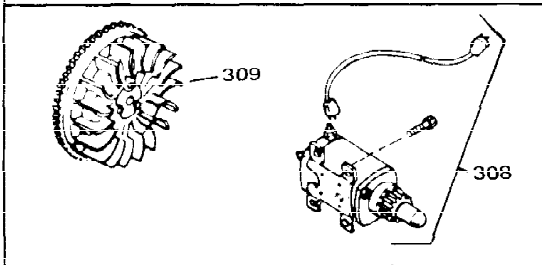

Ref #	Part Number	Qty	Description
36	650694A	0	Screw, Hex flange hd., 5/16-18 x 2
36	650695A	0	Screw, Hex flange hd., 5/16-18 x 2-1/4
36	650697A	0	Screw, Hex flange hd., 5/16-18 x 2-1/2
37	650128	0	Screw
37	650597	0	Screw, Hex washer hd., 10-24 x 5/8
37A	27261	0	Washer, Flat
41	28425	0	Cover, Valve chamber
56	32327	0	Link, Throttle
69	29747A	0	Screw
98	28569	0	Spring, Compression
98	31342	0	Spring, Compression
98	32924	0	Spring, Compression
99	29500	0	Screw, Fil. hd. mach., Sems, 8-32 x 3/4
99	650549	0	Screw
99	650688	0	Screw, Hex hd., 10-32 x 1-5/16" (Drilled
182	32683	0	Gasket, Fuel pump
183	32955	0	Cover, Fuel pump pad
184	9556	0	Plug, Oil drain (Sq. hd. pipe, 1/8-27)
185	30688	0	Screw, Hex hd. Sems, 1/4-20 x 1/2
225	730152	0	Control Assy., Speed
227	33177	0	Terminal
229	28942	0	Screw
230	27793	0	Clip, Conduit
240	30845A	0	Bolt, Governor adjusting
241	33450	0	Nut, Lock
242	32328	0	Bracket, Speed adjusting
243	32329	0	Spring, Governor bolt
262	29716	0	Screw
266	650815	0	Washer, Belleville
267	8115	0	Nut, Hex
298C	32179	0	Decal, Super-start
305	33018	0	Harness, Adapter
306	590420	0	Starter, Rewind
308	32386	0	Starter Motor Kit (110-120 Volt)
308	32901	0	Starter Motor Kit (110-120 Volt)
308	33328	0	Starter Motor Kit (110-120 Volt)
308	33328A	0	Starter Motor Kit (110-120 Volt)
308	33518	0	Starter Motor Kit (110-120 Volt)
308	33518A	0	Starter Motor Kit (110-120 Volt)
308	33518B	0	Starter Motor Kit (110-120 Volt)
309	30811A	0	Flywheel