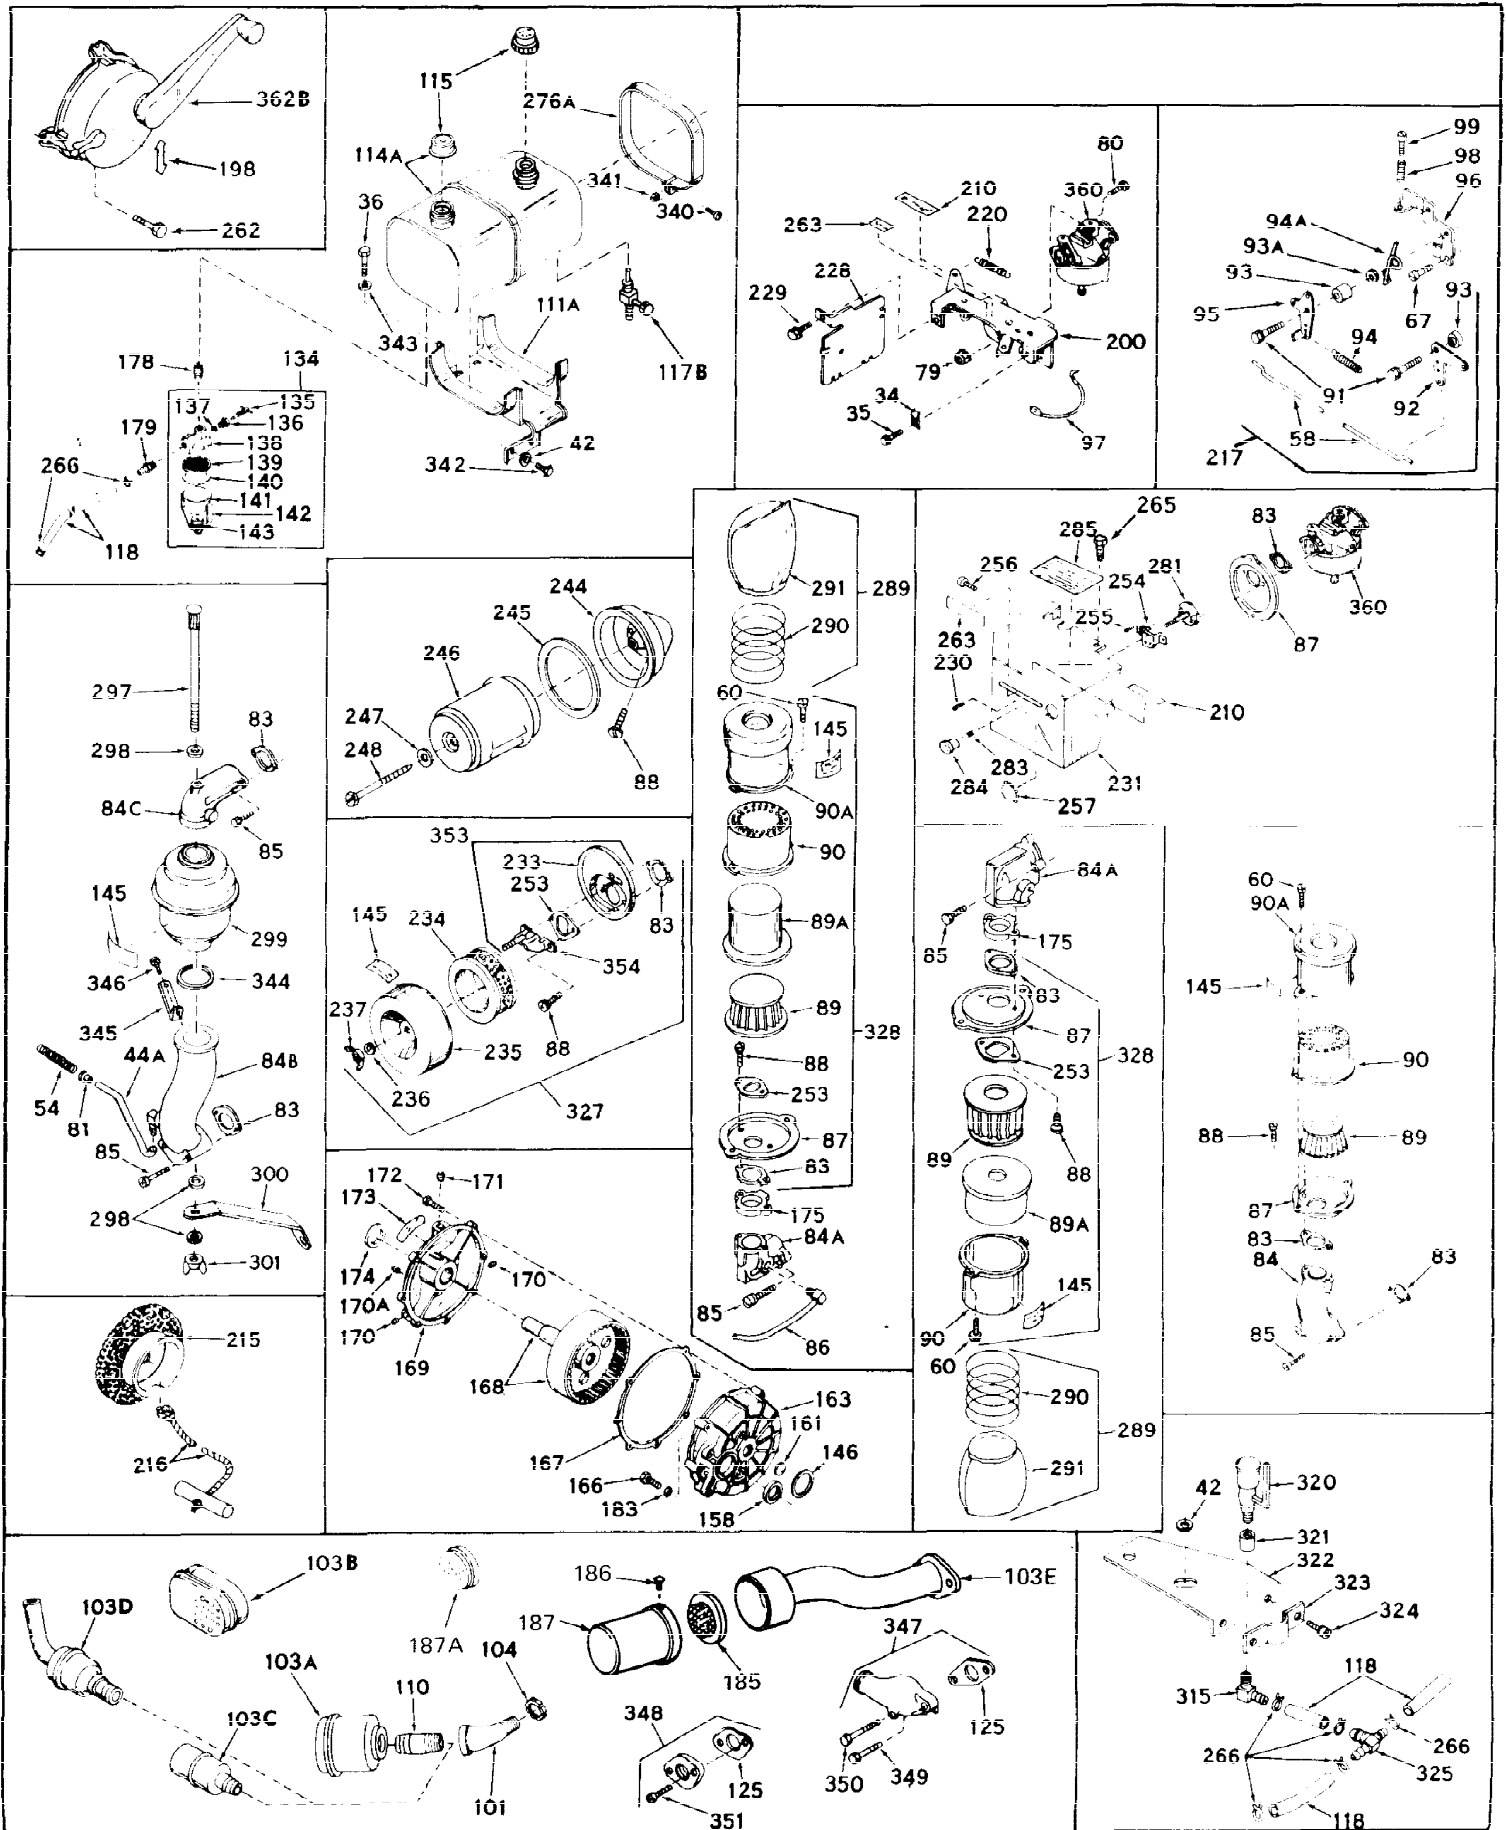

Ref #	Part Number	Qty	Description
34	27793	0	Clip, Conduit
35	28942	0	Screw
36	650694	0	Screw, Hex hd. cap, 5/16-18 x 2
36	650695	0	Screw, Hex hd. cap, 5/16-18 x 2-1/4 (Grade 8
36	650697	0	Screw, Hex hd. cap, 5/16-18 x 2-1/2
42	26073	0	Washer, Connecting rod bolt
54	28819	0	Spring, Fuel line
54	31778	0	Spring, Coil
60	650152	0	Screw
67	650399	0	Screw, Phil. fil. hd. Sems, 10-32 x 5/8
79	29752	0	Nut
80	650572	0	Screw
83	27272	0	Gasket, Air cleaner
85	29786	0	Screw
85	650163	0	Screw, Fil. hd. Sems, 10-32 x 7/8
85	650416	0	Screw, Rd. hd. Sems, 10-32 x 1
85	650605	0	Screw
87	31691	0	Bracket, Air cleaner
88	650521	0	Screw
88	28820	0	Screw
88	650399	0	Screw, Phil. fil. hd. Sems, 10-32 x 5/8
91	30312	0	Screw, Hex washer hd. Sems, 10-32 x 1/2
97	28468	0	Wire, Ground (Female fitting both ends)
98	28569	0	Spring, Compression
98	32924	0	Spring, Compression
99	29500	0	Screw, Fil. hd. mach., Sems, 8-32 x 3/4
99	650223	0	Screw, Fil. slotted hd. Sems, 8-32 x 5/8
99	650688	0	Screw, Hex hd., 10-32 x 1-5/16" (Drilled
104	28443	0	Nut, Conduit (1/8" thick)
104	32862	0	Nut, Conduit (1/4" thick)
115	32387A	0	Cap, Fuel filler (Charcoal Plastic) (Spurt
115	33032	0	Cap, Fuel filler (Red Plastic) (Spurt
118	29774	0	Line, Fuel (Braided 8.25")
118	30705	0	Line, Fuel (Braided 16")
118	30962	0	Line, Fuel (Braided 32")
125	27930	0	Gasket, Exhaust
146	28451	0	Gasket, Housing
171	24590	0	Plug, Pipe
200	33109	0	Control Assy., Speed (Manual)
210	31323	0	Decal, Control
215	28301	0	Pulley, Starter
216	590343	0	Rope & Handle Assy., Starter
220	30826	0	Spring, Extension
228	30820	0	Baffle, Heat
229	28942	0	Screw
230	650257	0	Screw, Pan hd. Sems, 8-32 x 5/16
231	32396	0	Cover, Carburetor
253	30767	0	Spacer, Air cleaner
254	32398	0	Bracket, Choke
255	28820	0	Screw
256	650760	0	Screw
257	31291	0	Plug, Cover
262	29716	0	Screw
263	31683	0	Decal, Choke
265	650701	0	Screw, Hex washer hd. shakeproof,