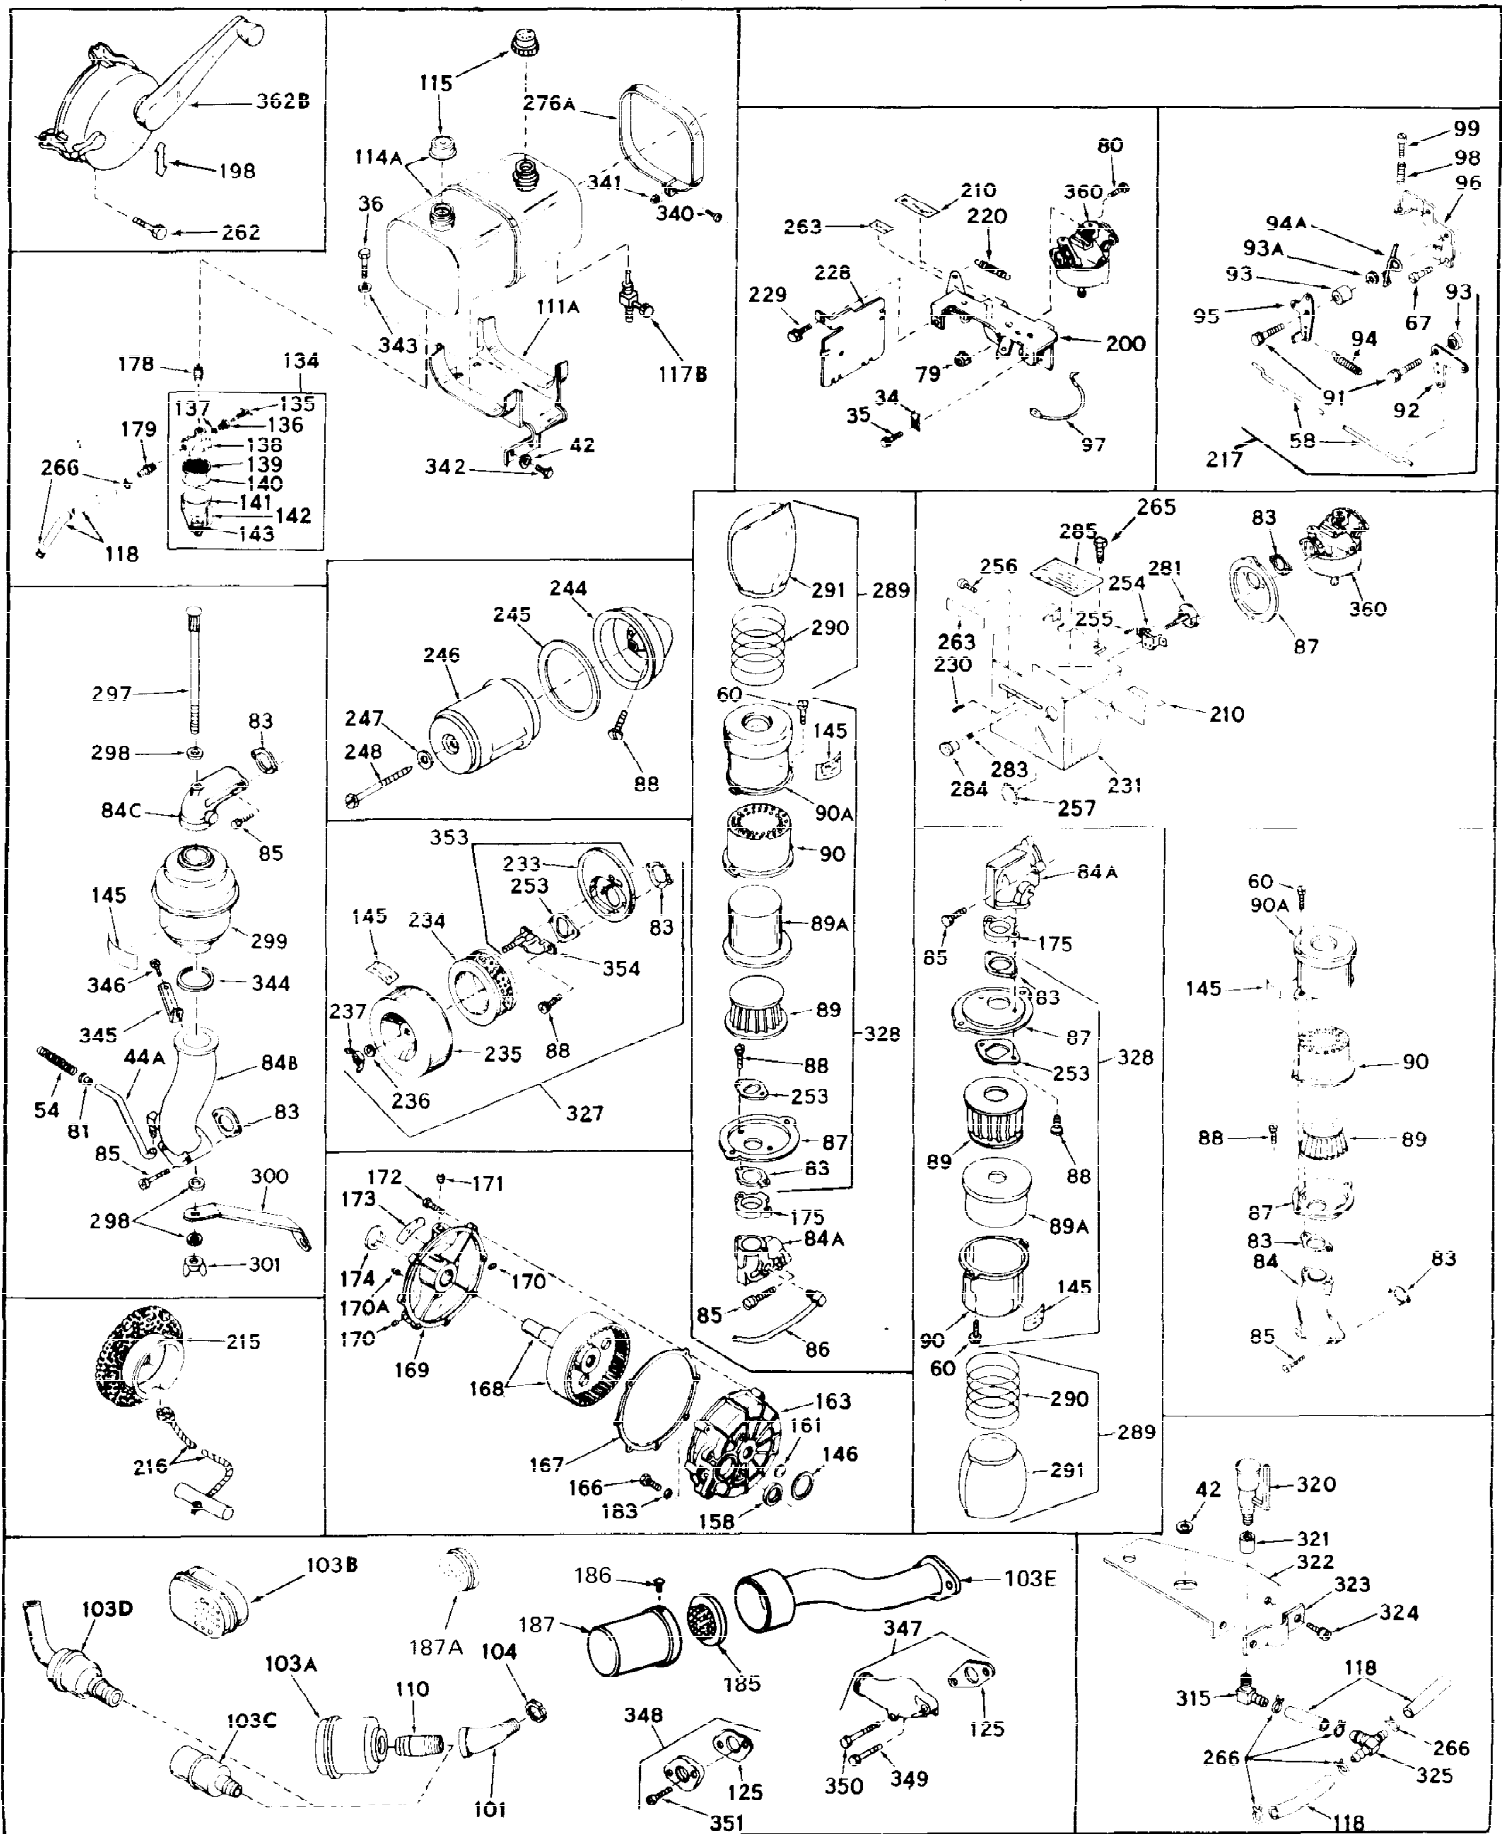

Ref #	Part Number	Qty	Description
34	27793	0	Clip, Conduit
35	28942	0	Screw
36	650694	0	Screw, Hex hd. cap, 5/16-18 x 2
36	650695	0	Screw, Hex hd. cap, 5/16-18 x 2-1/4 (Grade 8
36	650697	0	Screw, Hex hd. cap, 5/16-18 x 2-1/2
42	26073	0	Washer, Connecting rod bolt
54	28819	0	Spring, Fuel line
54	31778	0	Spring, Coil
60	650152	0	Screw
67	650399	0	Screw, Phil. fil. hd. Sems, 10-32 x 5/8
79	29752	0	Nut
80	650572	0	Screw
83	27272	0	Gasket, Air cleaner
85	29786	0	Screw
85	650163	0	Screw, Fil. hd. Sems, 10-32 x 7/8
85	650416	0	Screw, Rd. hd. Sems, 10-32 x 1
85	650605	0	Screw
87	31691	0	Bracket, Air cleaner
88	28820	0	Screw
88	650399	0	Screw, Phil. fil. hd. Sems, 10-32 x 5/8
88	650521	0	Screw
89	30727	0	Element, Air cleaner
90	31692	0	Body, Air cleaner
91	30312	0	Screw, Hex washer hd. Sems, 10-32 x 1/2
97	30831	0	Wire, Ground (Female fitting both ends)
98	28569	0	Spring, Compression
98	32924	0	Spring, Compression
99	29500	0	Screw, Fil. hd. mach., Sems, 8-32 x 3/4
99	650223	0	Screw, Fil. slotted hd. Sems, 8-32 x 5/8
99	650688	0	Screw, Hex hd., 10-32 x 1-5/16" (Drilled
101	29574	0	Elbow, Exhaust (90ø)
103A	29633	0	Muffler
104	28443	0	Nut, Conduit (1/8" thick)
104	32862	0	Nut, Conduit (1/4" thick)
110	30244	0	Nipple, Exhaust pipe (2-1/2")
115	32387A	0	Cap, Fuel filler (Charcoal Plastic) (Spurt
115	33032	0	Cap, Fuel filler (Red Plastic) (Spurt
118	29774	0	Line, Fuel (Braided 8.25")
118	30705	0	Line, Fuel (Braided 16")
118	30962	0	Line, Fuel (Braided 32")
125	27930	0	Gasket, Exhaust
145	31752	0	Decal, Air cleaner
146	28451	0	Gasket, Housing
171	24590	0	Plug, Pipe
215	28301	0	Pulley, Starter
216	590343	0	Rope & Handle Assy., Starter
228	30820	0	Baffle, Heat
229	28942	0	Screw
230	650257	0	Screw, Pan hd. Sems, 8-32 x 5/16
253	30767	0	Spacer, Air cleaner
255	28820	0	Screw
256	650760	0	Screw
257	31291	0	Plug, Cover
262	29716	0	Screw
265	650701	0	Screw, Hex washer hd. shakeproof,