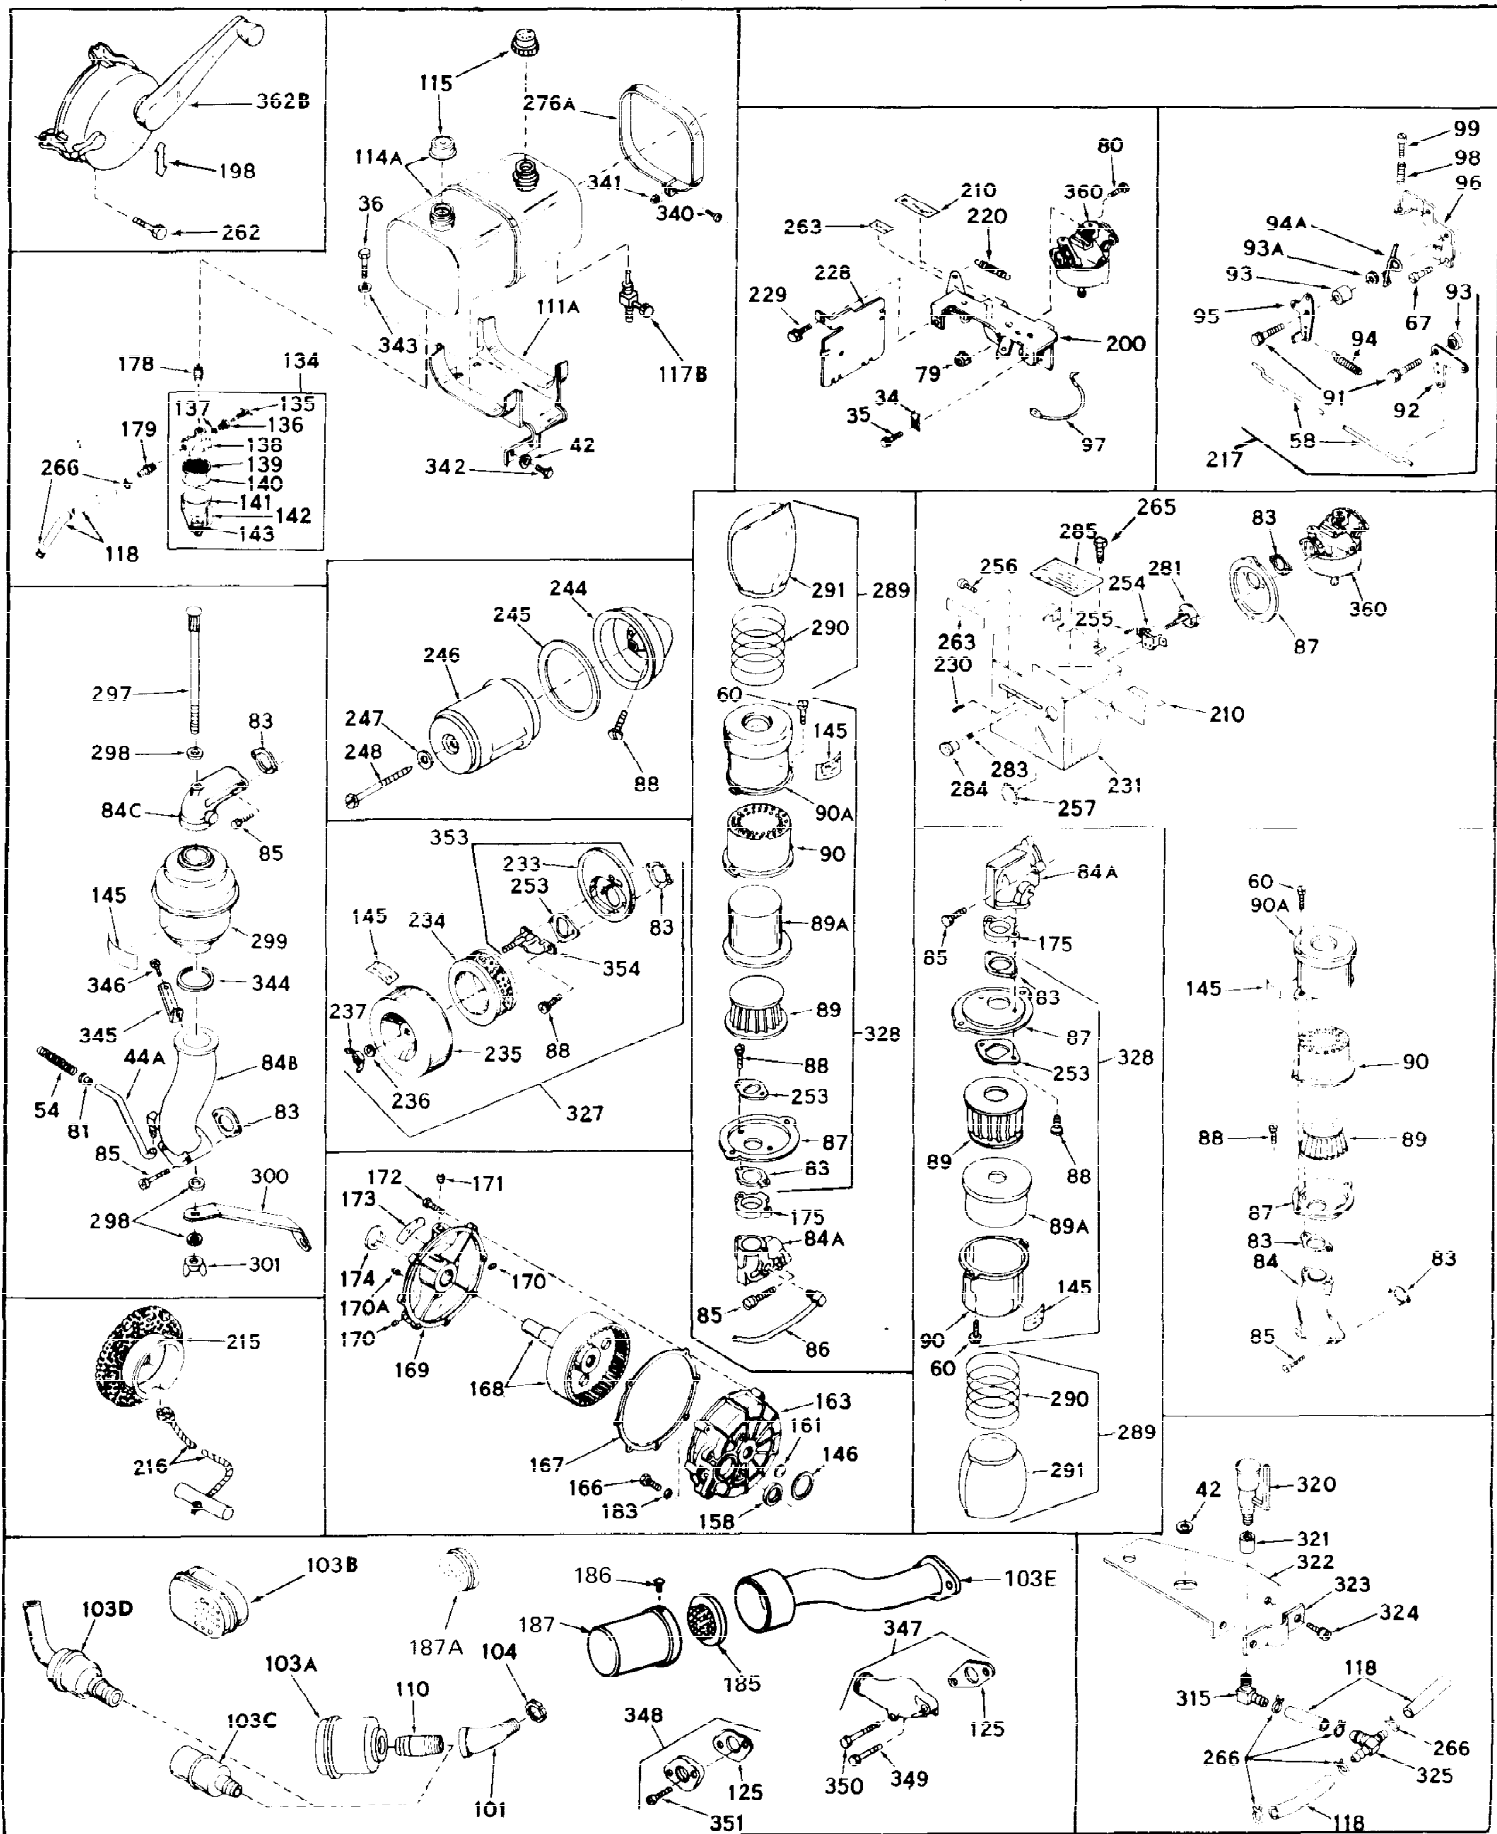

Ref #	Part Number	Qty	Description
34	27793	0	Clip, Conduit
35	28942	0	Screw
36	650694	0	Screw, Hex hd. cap, 5/16-18 x 2
36	650695	0	Screw, Hex hd. cap, 5/16-18 x 2-1/4 (Grade 8)
36	650697	0	Screw, Hex hd. cap, 5/16-18 x 2-1/2
42	26073	0	Washer, Connecting rod bolt
54	28819	0	Spring, Fuel line
54	31778	0	Spring, Coil
60	650152	0	Screw
67	650399	0	Screw, Phil. fil. hd. Sems, 10-32 x 5/8
79	29752	0	Nut
80	650572	0	Screw
83	27272	0	Gasket, Air cleaner
85	29786	0	Screw
85	650163	0	Screw, Fil. hd. Sems, 10-32 x 7/8
85	650416	0	Screw, Rd. hd. Sems, 10-32 x 1
85	650605	0	Screw
87	31691	0	Bracket, Air cleaner
88	28820	0	Screw
88	650399	0	Screw, Phil. fil. hd. Sems, 10-32 x 5/8
88	650521	0	Screw
89	30727	0	Element, Air cleaner
90	31692	0	Body, Air cleaner
91	30312	0	Screw, Hex washer hd. Sems, 10-32 x 1/2
97	30831	0	Wire, Ground (Female fitting both ends)
98	28569	0	Spring, Compression
98	32924	0	Spring, Compression
99	29500	0	Screw, Fil. hd. mach., Sems, 8-32 x 3/4
99	650223	0	Screw, Fil. slotted hd. Sems, 8-32 x 5/8
99	650688	0	Screw, Hex hd., 10-32 x 1-5/16" (Drilled)
103A	29633	0	Muffler
104	28443	0	Nut, Conduit (1/8" thick)
104	32862	0	Nut, Conduit (1/4" thick)
110	30244	0	Nipple, Exhaust pipe (2-1/2")
115	32387A	0	Cap, Fuel filler (Charcoal Plastic) (Spurt)
115	33032	0	Cap, Fuel filler (Red Plastic) (Spurt)
118	29774	0	Line, Fuel (Braided 8.25")
118	30705	0	Line, Fuel (Braided 16")
118	30962	0	Line, Fuel (Braided 32")
125	27930	0	Gasket, Exhaust
145	31752	0	Decal, Air cleaner
146	28451	0	Gasket, Housing
171	24590	0	Plug, Pipe
215	28301	0	Pulley, Starter
216	590343	0	Rope & Handle Assy., Starter
228	30820	0	Baffle, Heat
229	28942	0	Screw
230	650257	0	Screw, Pan hd. Sems, 8-32 x 5/16
253	30767	0	Spacer, Air cleaner
255	28820	0	Screw
256	650760	0	Screw
257	31291	0	Plug, Cover
262	29716	0	Screw
265	650701	0	Screw, Hex washer hd. shakeproof,
266	26460	0	Clamp, Fuel line