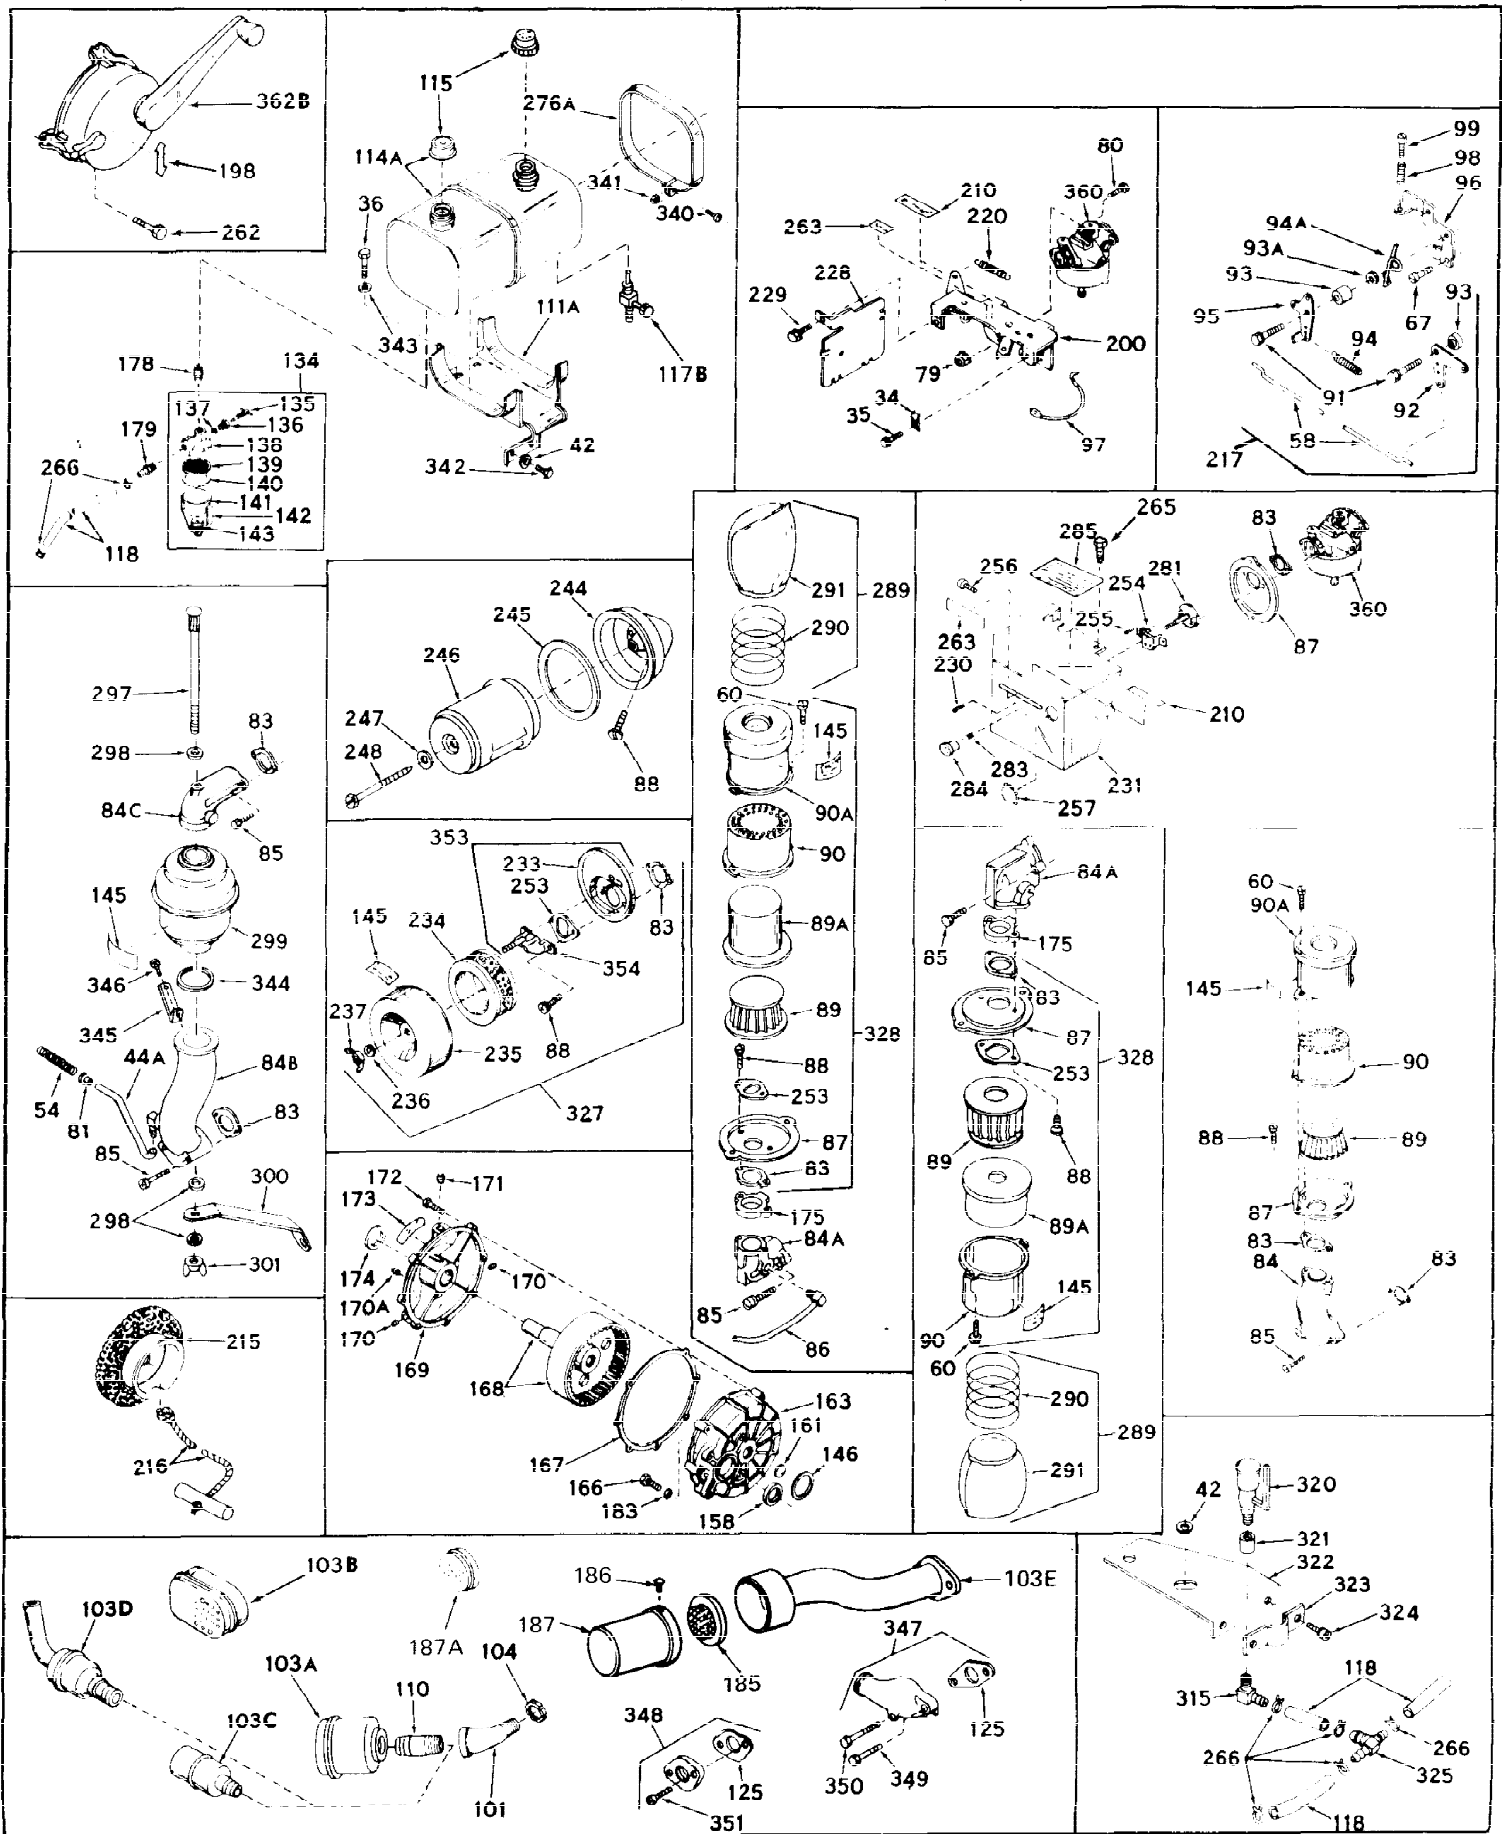

Ref #	Part Number	Qty	Description
34	27793	0	Clip, Conduit
35	28942	0	Screw
36	650694	0	Screw, Hex hd. cap, 5/16-18 x 2
36	650695	0	Screw, Hex hd. cap, 5/16-18 x 2-1/4 (Grade 8
36	650697	0	Screw, Hex hd. cap, 5/16-18 x 2-1/2
42	26073	0	Washer, Connecting rod bolt
54	28819	0	Spring, Fuel line
54	31778	0	Spring, Coil
60	650152	0	Screw
67	650399	0	Screw, Phil. fil. hd. Sems, 10-32 x 5/8
79	29752	0	Nut
80	650572	0	Screw
83	27272	0	Gasket, Air cleaner
84C	32560	0	Elbow, Air cleaner
85	29786	0	Screw
85	650163	0	Screw, Fil. hd. Sems, 10-32 x 7/8
85	650416	0	Screw, Rd. hd. Sems, 10-32 x 1
85	650605	0	Screw
88	650521	0	Screw
88	28820	0	Screw
88	650399	0	Screw, Phil. fil. hd. Sems, 10-32 x 5/8
91	30312	0	Screw, Hex washer hd. Sems, 10-32 x 1/2
98	28569	0	Spring, Compression
98	32924	0	Spring, Compression
99	29500	0	Screw, Fil. hd. mach., Sems, 8-32 x 3/4
99	650223	0	Screw, Fil. slotted hd. Sems, 8-32 x 5/8
99	650688	0	Screw, Hex hd., 10-32 x 1-5/16" (Drilled
101	30209	0	Elbow, Exhaust (45ø)
103A	29633	0	Muffler
104	28443	0	Nut, Conduit (1/8" thick)
104	32862	0	Nut, Conduit (1/4" thick)
110	30244	0	Nipple, Exhaust pipe (2-1/2")
115	32387A	0	Cap, Fuel filler (Charcoal Plastic) (Spurt
115	33032	0	Cap, Fuel filler (Red Plastic) (Spurt
118	29774	0	Line, Fuel (Braided 8.25")
118	30705	0	Line, Fuel (Braided 16")
118	30962	0	Line, Fuel (Braided 32")
125	27930	0	Gasket, Exhaust
146	28451	0	Gasket, Housing
171	24590	0	Plug, Pipe
215	28301	0	Pulley, Starter
216	590343	0	Rope & Handle Assy., Starter
228	30820	0	Baffle, Heat
229	28942	0	Screw
230	650257	0	Screw, Pan hd. Sems, 8-32 x 5/16
253	30767	0	Spacer, Air cleaner
255	28820	0	Screw
256	650760	0	Screw
257	31291	0	Plug, Cover
262	29716	0	Screw
265	650701	0	Screw, Hex washer hd. shakeproof,
266	26460	0	Clamp, Fuel line
289	730512	0	Kit, Pre-cleaner
290	31667	0	Spring, Pre-cleaner bag
291	31668	0	Bag, Pre-cleaner