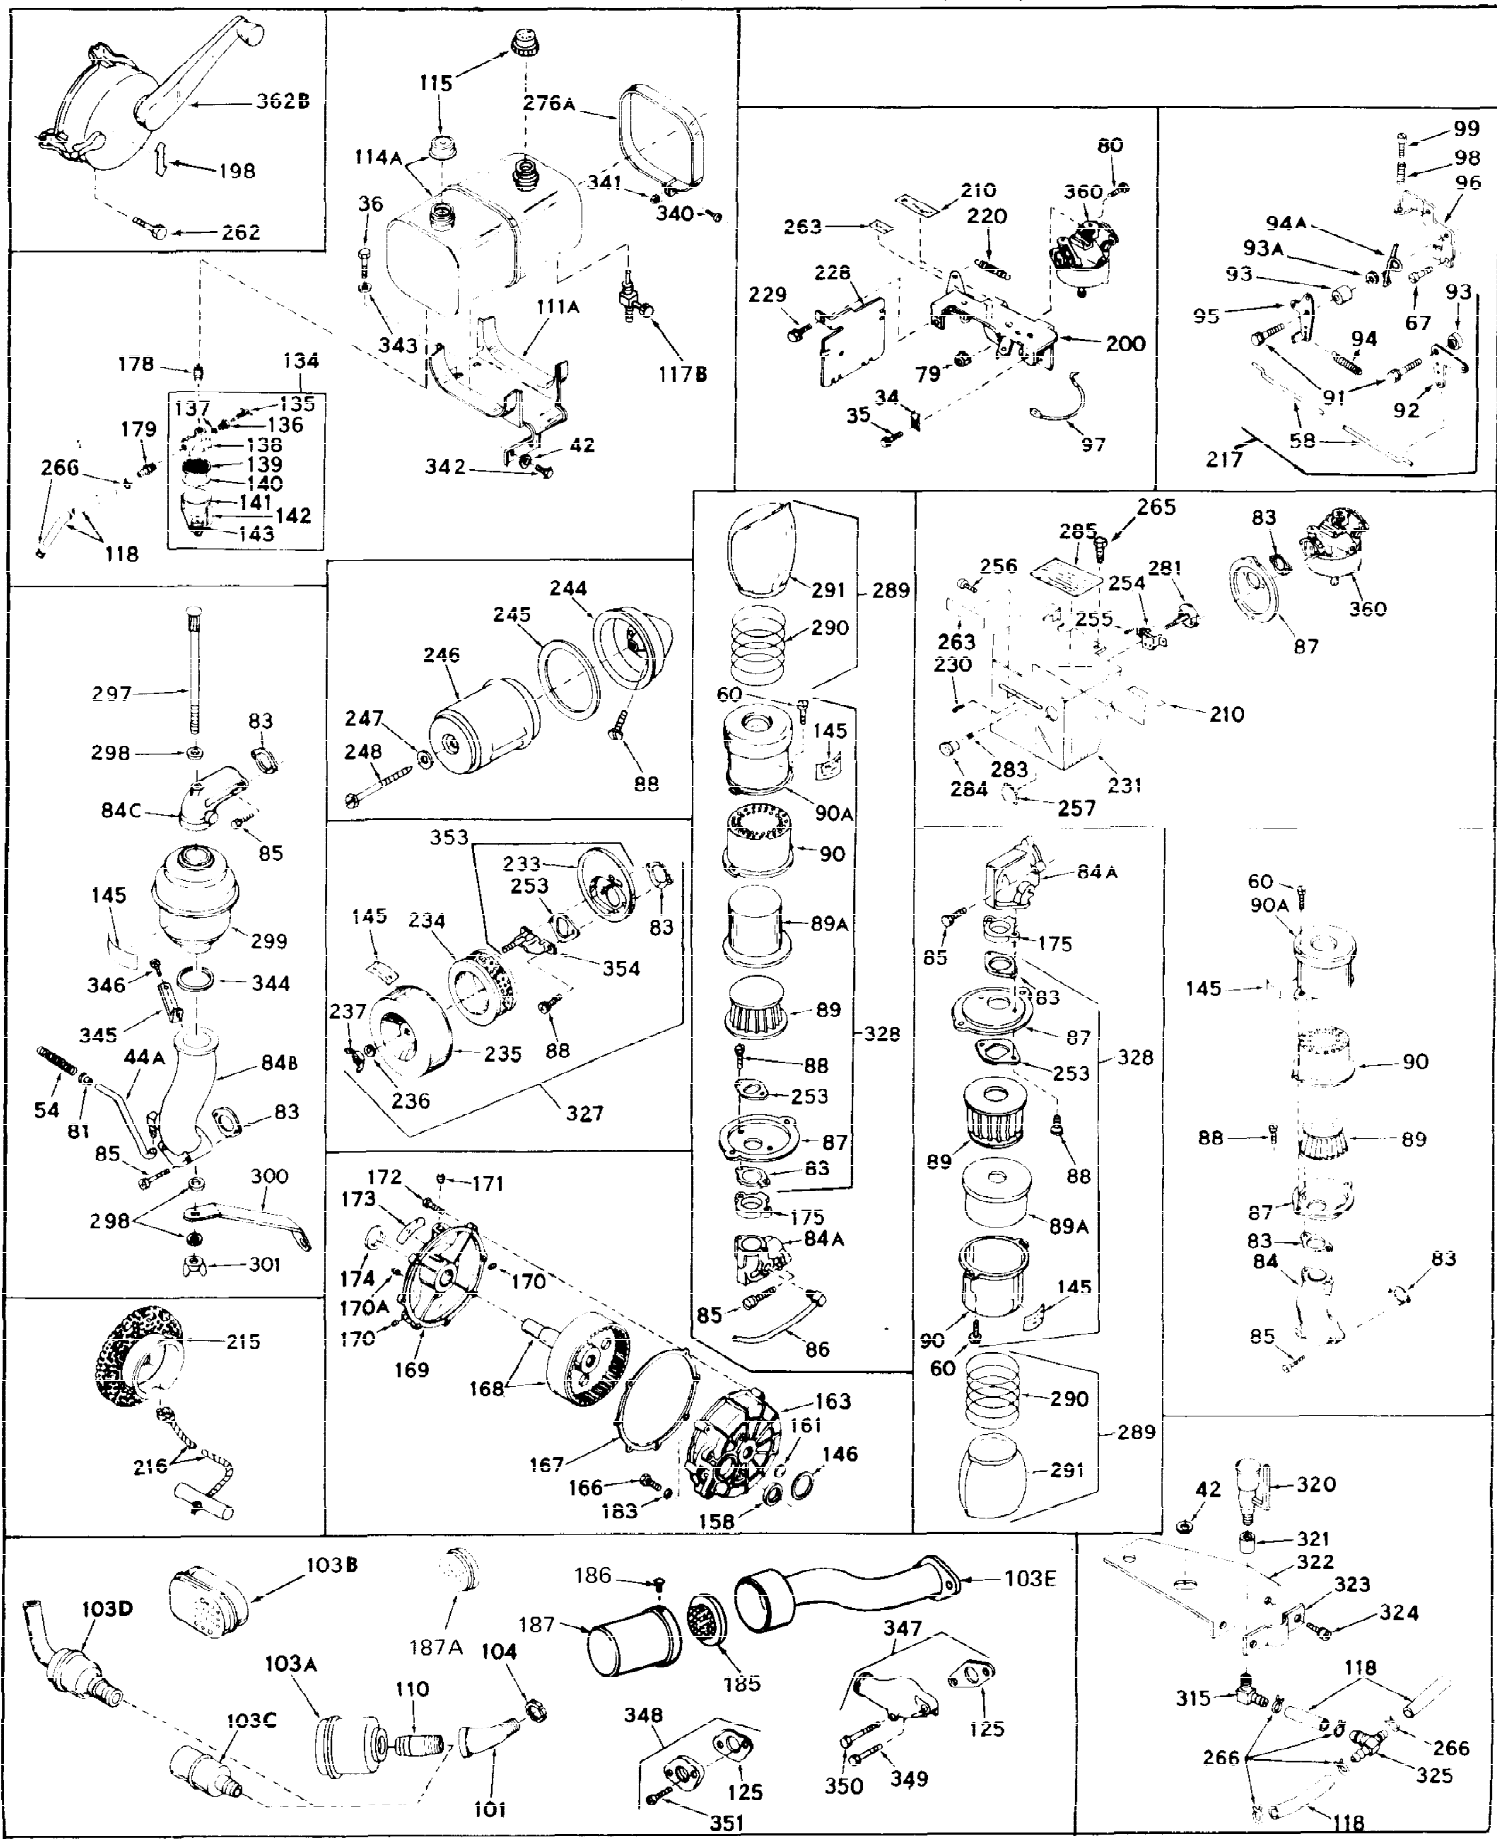

Ref #	Part Number	Qty	Description
34	27793	0	Clip, Conduit
35	28942	0	Screw
36	650694	0	Screw, Hex hd. cap, 5/16-18 x 2
36	650695	0	Screw, Hex hd. cap, 5/16-18 x 2-1/4 (Grade 8
36	650697	0	Screw, Hex hd. cap, 5/16-18 x 2-1/2
42	26073	0	Washer, Connecting rod bolt
54	28819	0	Spring, Fuel line
54	31778	0	Spring, Coil
60	650152	0	Screw
67	650399	0	Screw, Phil. fil. hd. Sems, 10-32 x 5/8
79	29752	0	Nut
80	650572	0	Screw
83	27272	0	Gasket, Air cleaner
85	29786	0	Screw
85	650163	0	Screw, Fil. hd. Sems, 10-32 x 7/8
85	650416	0	Screw, Rd. hd. Sems, 10-32 x 1
85	650605	0	Screw
88	28820	0	Screw
88	650399	0	Screw, Phil. fil. hd. Sems, 10-32 x 5/8
88	650521	0	Screw
91	30312	0	Screw, Hex washer hd. Sems, 10-32 x 1/2
97	28468	0	Wire, Ground (Female fitting both ends)
98	28569	0	Spring, Compression
98	32924	0	Spring, Compression
99	29500	0	Screw, Fil. hd. mach., Sems, 8-32 x 3/4
99	650223	0	Screw, Fil. slotted hd. Sems, 8-32 x 5/8
99	650688	0	Screw, Hex hd., 10-32 x 1-5/16" (Drilled
101	30209	0	Elbow, Exhaust (45ø)
103A	29633	0	Muffler
104	28443	0	Nut, Conduit (1/8" thick)
104	32862	0	Nut, Conduit (1/4" thick)
110	30244	0	Nipple, Exhaust pipe (2-1/2")
115	32387A	0	Cap, Fuel filler (Charcoal Plastic) (Spurt
115	33032	0	Cap, Fuel filler (Red Plastic) (Spurt
118	29774	0	Line, Fuel (Braided 8.25")
118	30705	0	Line, Fuel (Braided 16")
118	30962	0	Line, Fuel (Braided 32")
125	27930	0	Gasket, Exhaust
146	28451	0	Gasket, Housing
171	24590	0	Plug, Pipe
200	33108	0	Control Assy., Speed (Remote Snow King)
215	28301	0	Pulley, Starter
216	590343	0	Rope & Handle Assy., Starter
220	30826	0	Spring, Extension
228	30820	0	Baffle, Heat
229	28942	0	Screw
230	650257	0	Screw, Pan hd. Sems, 8-32 x 5/16
231	32402	0	Cover, Carburetor
253	30767	0	Spacer, Air cleaner
254	32398	0	Bracket, Choke
255	28820	0	Screw
256	650760	0	Screw
257	31291	0	Plug, Cover
262	29716	0	Screw
263	31683	0	Decal, Choke