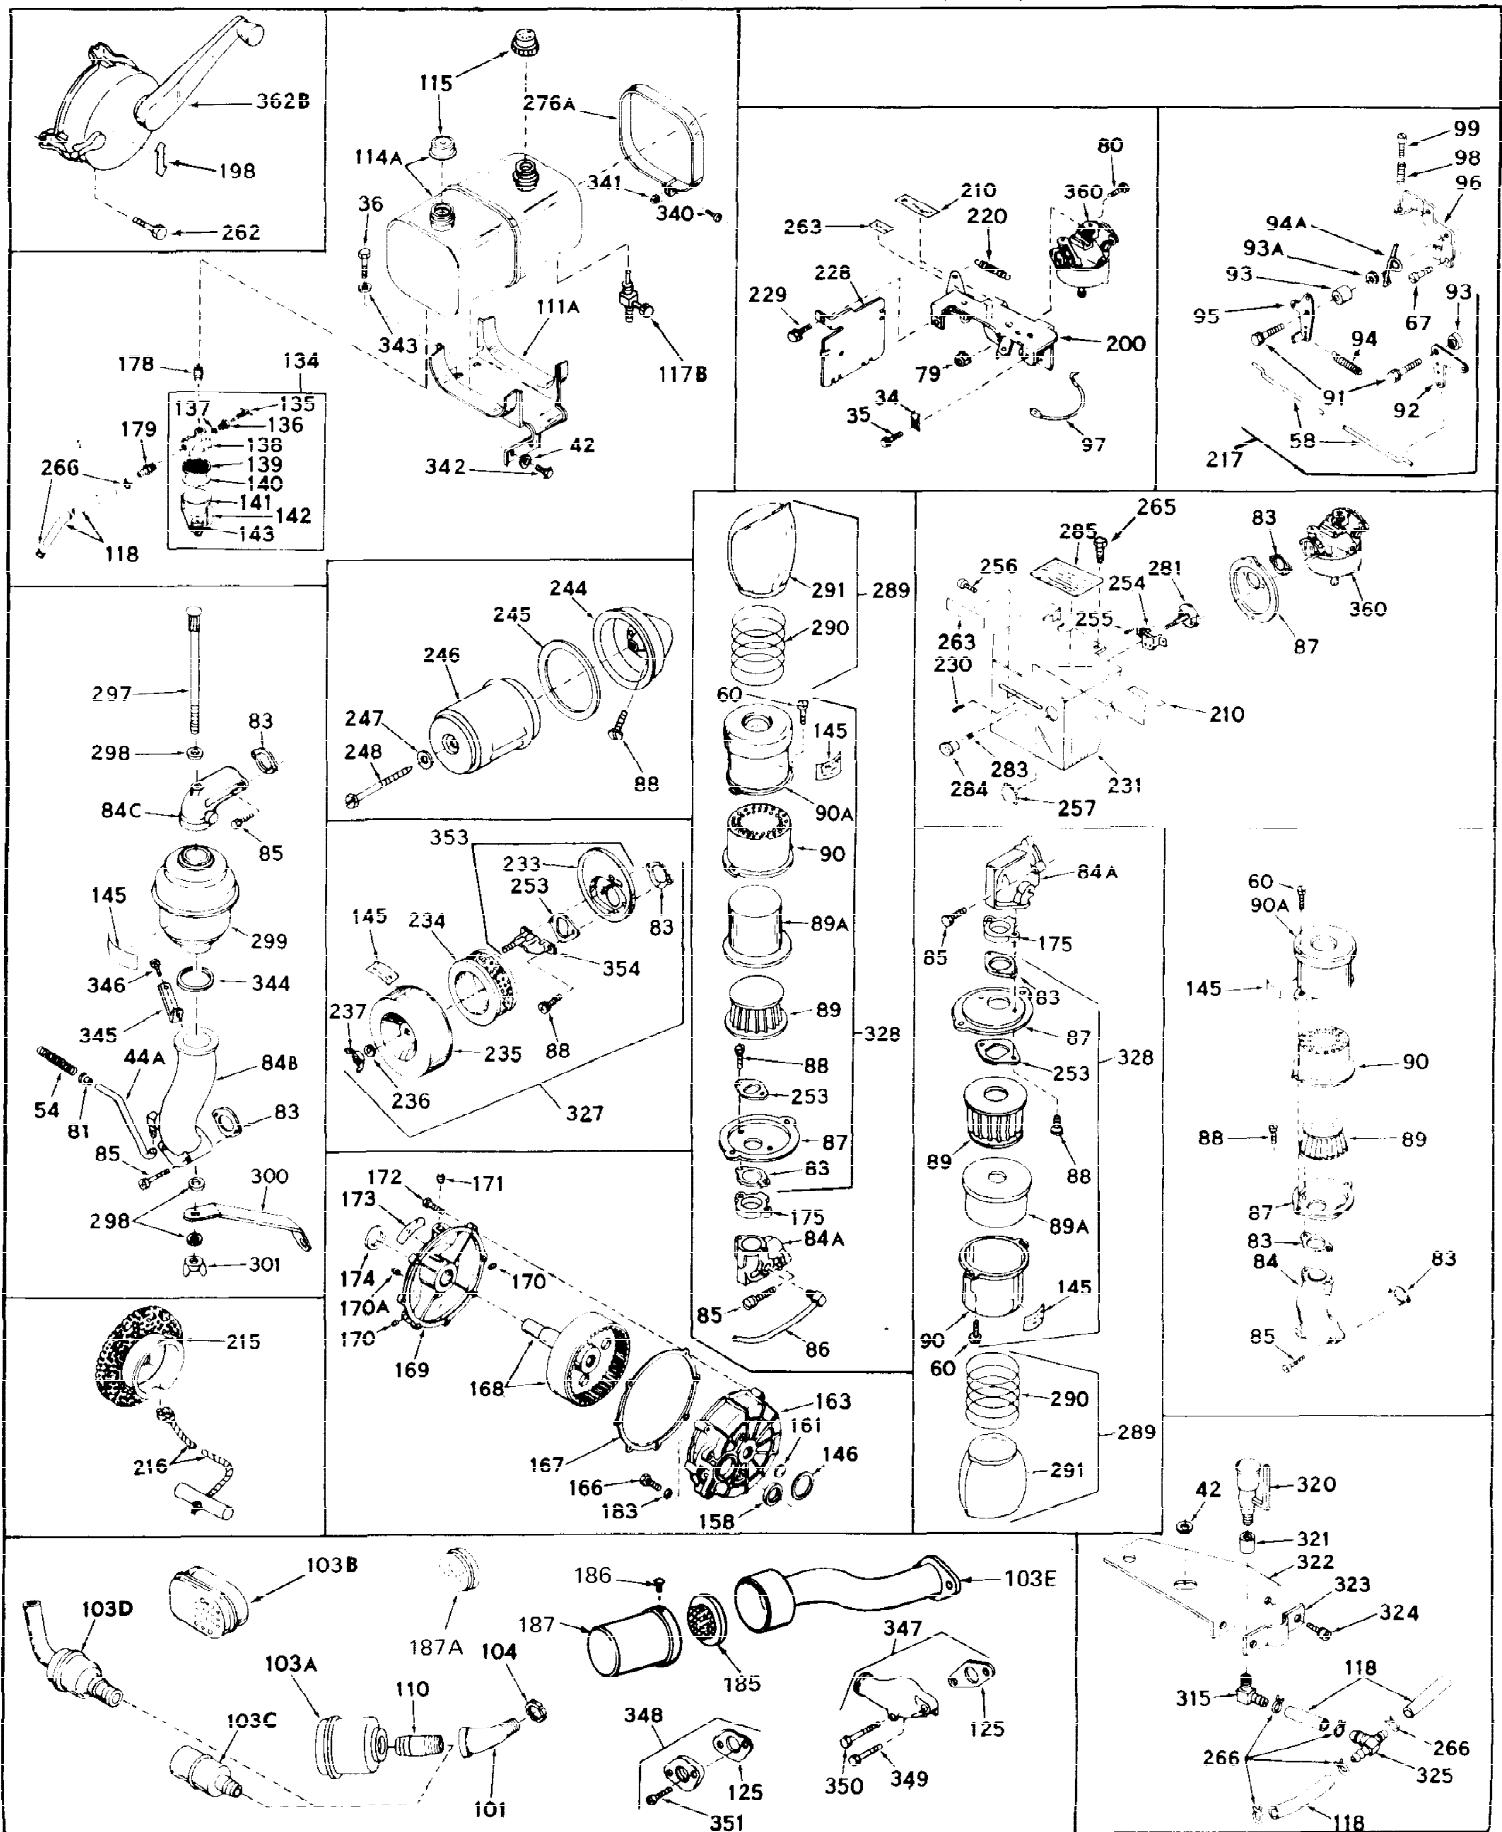

Ref #	Part Number	Qty	Description
34	27793	0	Clip, Conduit
35	28942	0	Screw
36	650694	0	Screw, Hex hd. cap, 5/16-18 x 2
36	650695	0	Screw, Hex hd. cap, 5/16-18 x 2-1/4 (Grade 8
36	650697	0	Screw, Hex hd. cap, 5/16-18 x 2-1/2
42	26073	0	Washer, Connecting rod bolt
54	28819	0	Spring, Fuel line
54	31778	0	Spring, Coil
60	650152	0	Screw
67	650399	0	Screw, Phil. fil. hd. Sems, 10-32 x 5/8
79	29752	0	Nut
80	650572	0	Screw
83	27272	0	Gasket, Air cleaner
85	29786	0	Screw
85	650163	0	Screw, Fil. hd. Sems, 10-32 x 7/8
85	650416	0	Screw, Rd. hd. Sems, 10-32 x 1
85	650605	0	Screw
87	31691	0	Bracket, Air cleaner
88	650521	0	Screw
88	28820	0	Screw
88	650399	0	Screw, Phil. fil. hd. Sems, 10-32 x 5/8
91	30312	0	Screw, Hex washer hd. Sems, 10-32 x 1/2
97	28468	0	Wire, Ground (Female fitting both ends)
98	28569	0	Spring, Compression
98	32924	0	Spring, Compression
99	29500	0	Screw, Fil. hd. mach., Sems, 8-32 x 3/4
99	650223	0	Screw, Fil. slotted hd. Sems, 8-32 x 5/8
99	650688	0	Screw, Hex hd., 10-32 x 1-5/16" (Drilled
104	28443	0	Nut, Conduit (1/8" thick)
104	32862	0	Nut, Conduit (1/4" thick)
115	32387A	0	Cap, Fuel filler (Charcoal Plastic) (Spurt
115	33032	0	Cap, Fuel filler (Red Plastic) (Spurt
118	29774	0	Line, Fuel (Braided 8.25")
118	30705	0	Line, Fuel (Braided 16")
118	30962	0	Line, Fuel (Braided 32")
125	27930	0	Gasket, Exhaust
146	28451	0	Gasket, Housing
171	24590	0	Plug, Pipe
200	33108	0	Control Assy., Speed (Remote Snow King)
215	28301	0	Pulley, Starter
216	590343	0	Rope & Handle Assy., Starter
220	30826	0	Spring, Extension
228	30820	0	Baffle, Heat
229	28942	0	Screw
230	650257	0	Screw, Pan hd. Sems, 8-32 x 5/16
231	32395	0	Cover, Carburetor
253	30767	0	Spacer, Air cleaner
254	32398	0	Bracket, Choke
255	28820	0	Screw
256	650760	0	Screw
257	31291	0	Plug, Cover
262	29716	0	Screw
263	31718	0	Decal, Choke
265	650701	0	Screw, Hex washer hd. shakeproof,
266	26460	0	Clamp, Fuel line