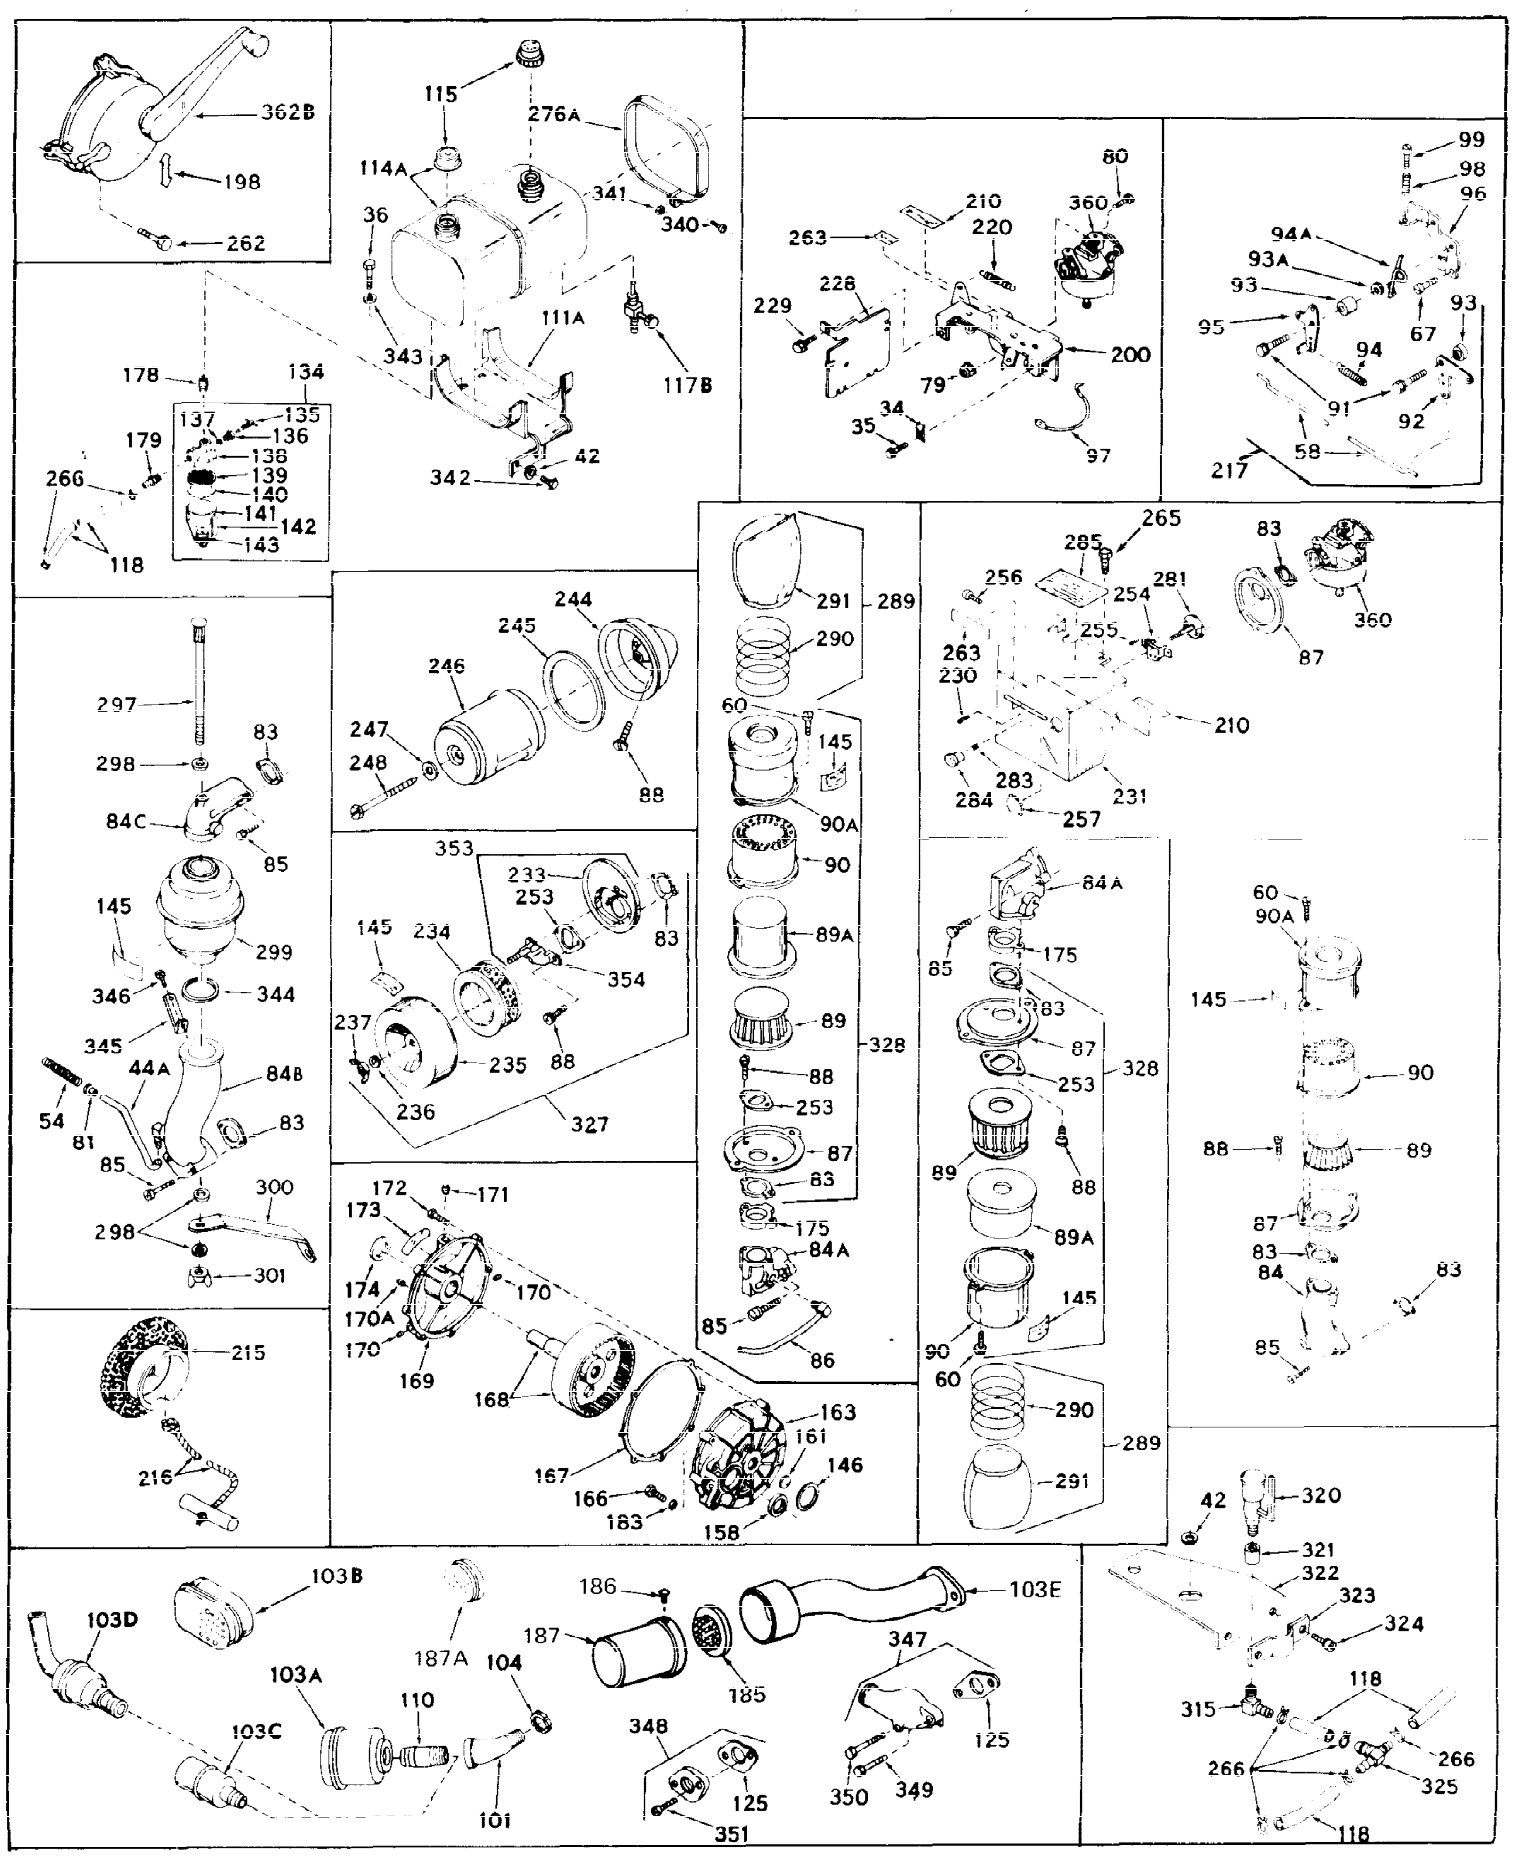

Ref #	Part Number	Qty	Description
34	27793	0	Clip, Conduit
35	28942	0	Screw
36	650694	0	Screw, Hex hd. cap, 5/16-18 x 2
36	650695	0	Screw, Hex hd. cap, 5/16-18 x 2-1/4 (Grade 8
36	650697	0	Screw, Hex hd. cap, 5/16-18 x 2-1/2
42	26073	0	Washer, Connecting rod bolt
54	28819	0	Spring, Fuel line
54	31778	0	Spring, Coil
60	650152	0	Screw
67	650399	0	Screw, Phil. fil. hd. Sems, 10-32 x 5/8
79	29752	0	Nut
80	650572	0	Screw
83	27272	0	Gasket, Air cleaner
85	29786	0	Screw
85	650163	0	Screw, Fil. hd. Sems, 10-32 x 7/8
85	650416	0	Screw, Rd. hd. Sems, 10-32 x 1
85	650605	0	Screw
87	31691	0	Bracket, Air cleaner
88	28820	0	Screw
88	650399	0	Screw, Phil. fil. hd. Sems, 10-32 x 5/8
88	650521	0	Screw
89	30727	0	Element, Air cleaner
90	31692	0	Body, Air cleaner
91	30312	0	Screw, Hex washer hd. Sems, 10-32 x 1/2
97	30831	0	Wire, Ground (Female fitting both ends)
98	28569	0	Spring, Compression
98	32924	0	Spring, Compression
99	29500	0	Screw, Fil. hd. mach., Sems, 8-32 x 3/4
99	650223	0	Screw, Fil. slotted hd. Sems, 8-32 x 5/8
99	650688	0	Screw, Hex hd., 10-32 x 1-5/16" (Drilled
104	28443	0	Nut, Conduit (1/8" thick)
104	32862	0	Nut, Conduit (1/4" thick)
115	32387A	0	Cap, Fuel filler (Charcoal Plastic) (Spurt
115	33032	0	Cap, Fuel filler (Red Plastic) (Spurt
118	29774	0	Line, Fuel (Braided 8.25")
118	30705	0	Line, Fuel (Braided 16")
118	30962	0	Line, Fuel (Braided 32")
125	27930	0	Gasket, Exhaust
145	31752	0	Decal, Air cleaner
146	28451	0	Gasket, Housing
171	24590	0	Plug, Pipe
215	28301	0	Pulley, Starter
216	590343	0	Rope & Handle Assy., Starter
228	30820	0	Baffle, Heat
229	28942	0	Screw
230	650257	0	Screw, Pan hd. Sems, 8-32 x 5/16
253	30767	0	Spacer, Air cleaner
255	28820	0	Screw
256	650760	0	Screw
257	31291	0	Plug, Cover
262	29716	0	Screw
265	650701	0	Screw, Hex washer hd. shakeproof,
266	26460	0	Clamp, Fuel line
289	730512	0	Kit, Pre-cleaner
290	31667	0	Spring, Pre-cleaner bag