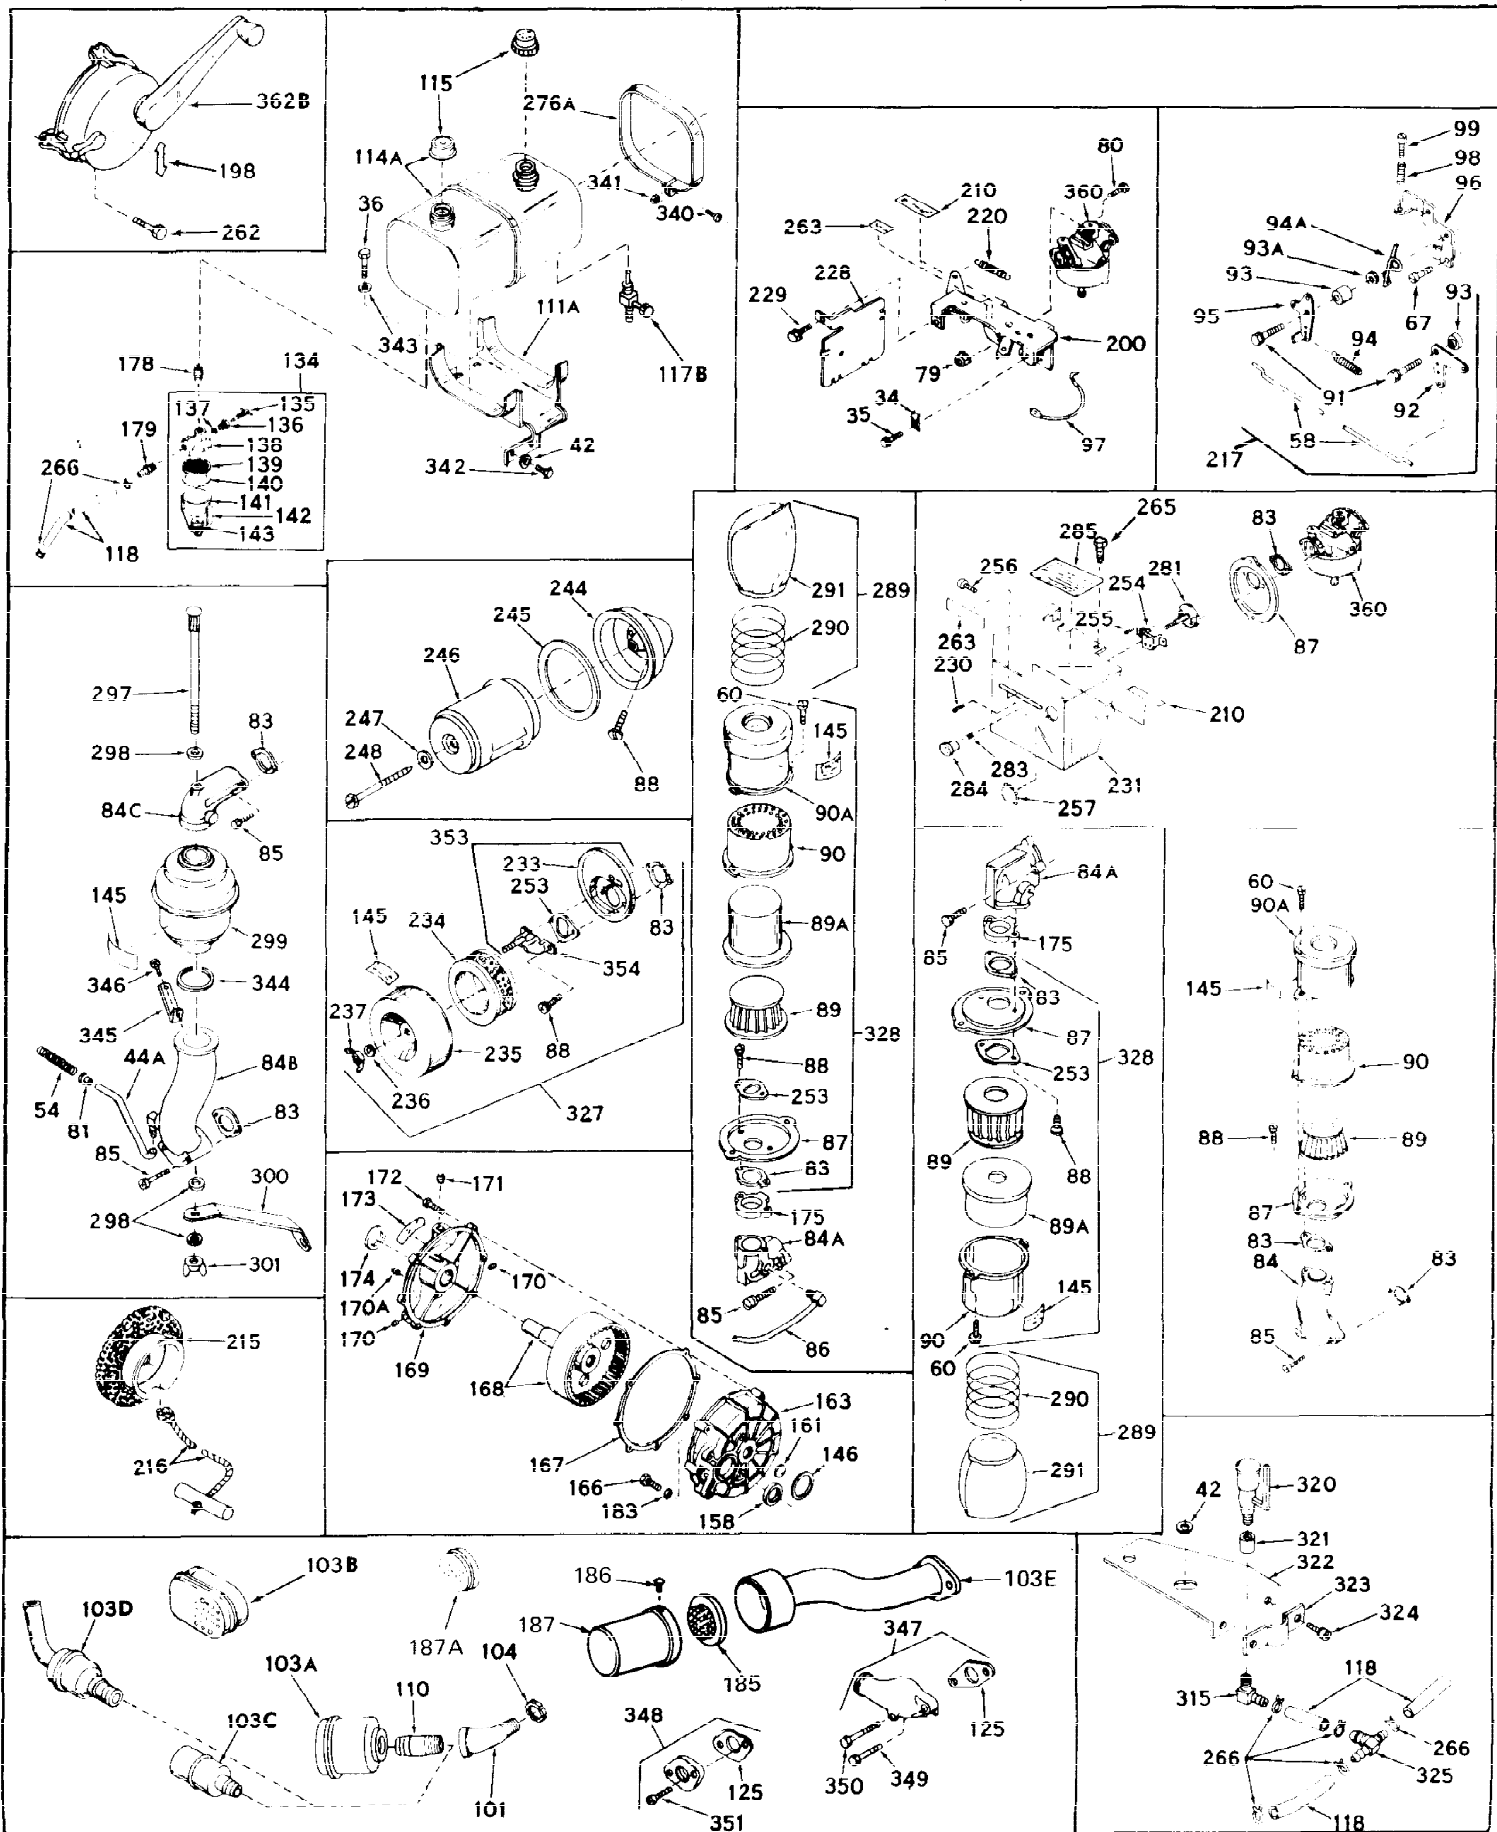

Ref #	Part Number	Qty	Description
34	27793	0	Clip, Conduit
35	28942	0	Screw
36	650694	0	Screw, Hex hd. cap, 5/16-18 x 2
36	650695	0	Screw, Hex hd. cap, 5/16-18 x 2-1/4 (Grade 8
36	650697	0	Screw, Hex hd. cap, 5/16-18 x 2-1/2
42	26073	0	Washer, Connecting rod bolt
54	28819	0	Spring, Fuel line
54	31778	0	Spring, Coil
60	650152	0	Screw
67	650399	0	Screw, Phil. fil. hd. Sems, 10-32 x 5/8
79	29752	0	Nut
80	650572	0	Screw
83	27272	0	Gasket, Air cleaner
85	29786	0	Screw
85	650163	0	Screw, Fil. hd. Sems, 10-32 x 7/8
85	650416	0	Screw, Rd. hd. Sems, 10-32 x 1
85	650605	0	Screw
87	31691	0	Bracket, Air cleaner
88	28820	0	Screw
88	650399	0	Screw, Phil. fil. hd. Sems, 10-32 x 5/8
88	650521	0	Screw
91	30312	0	Screw, Hex washer hd. Sems, 10-32 x 1/2
97	28468	0	Wire, Ground (Female fitting both ends)
98	28569	0	Spring, Compression
98	32924	0	Spring, Compression
99	29500	0	Screw, Fil. hd. mach., Sems, 8-32 x 3/4
99	650223	0	Screw, Fil. slotted hd. Sems, 8-32 x 5/8
99	650688	0	Screw, Hex hd., 10-32 x 1-5/16" (Drilled
104	28443	0	Nut, Conduit (1/8" thick)
104	32862	0	Nut, Conduit (1/4" thick)
115	32387A	0	Cap, Fuel filler (Charcoal Plastic) (Spurt
115	33032	0	Cap, Fuel filler (Red Plastic) (Spurt
118	29774	0	Line, Fuel (Braided 8.25")
118	30705	0	Line, Fuel (Braided 16")
118	30962	0	Line, Fuel (Braided 32")
125	27930	0	Gasket, Exhaust
146	28451	0	Gasket, Housing
171	24590	0	Plug, Pipe
200	33108	0	Control Assy., Speed (Remote Snow King)
215	28301	0	Pulley, Starter
216	590343	0	Rope & Handle Assy., Starter
220	30826	0	Spring, Extension
228	30820	0	Baffle, Heat
229	28942	0	Screw
230	650257	0	Screw, Pan hd. Sems, 8-32 x 5/16
231	32395	0	Cover, Carburetor
253	30767	0	Spacer, Air cleaner
254	32398	0	Bracket, Choke
255	28820	0	Screw
256	650760	0	Screw
257	31291	0	Plug, Cover
262	29716	0	Screw
263	31718	0	Decal, Choke
265	650701	0	Screw, Hex washer hd. shakeproof,
266	26460	0	Clamp, Fuel line