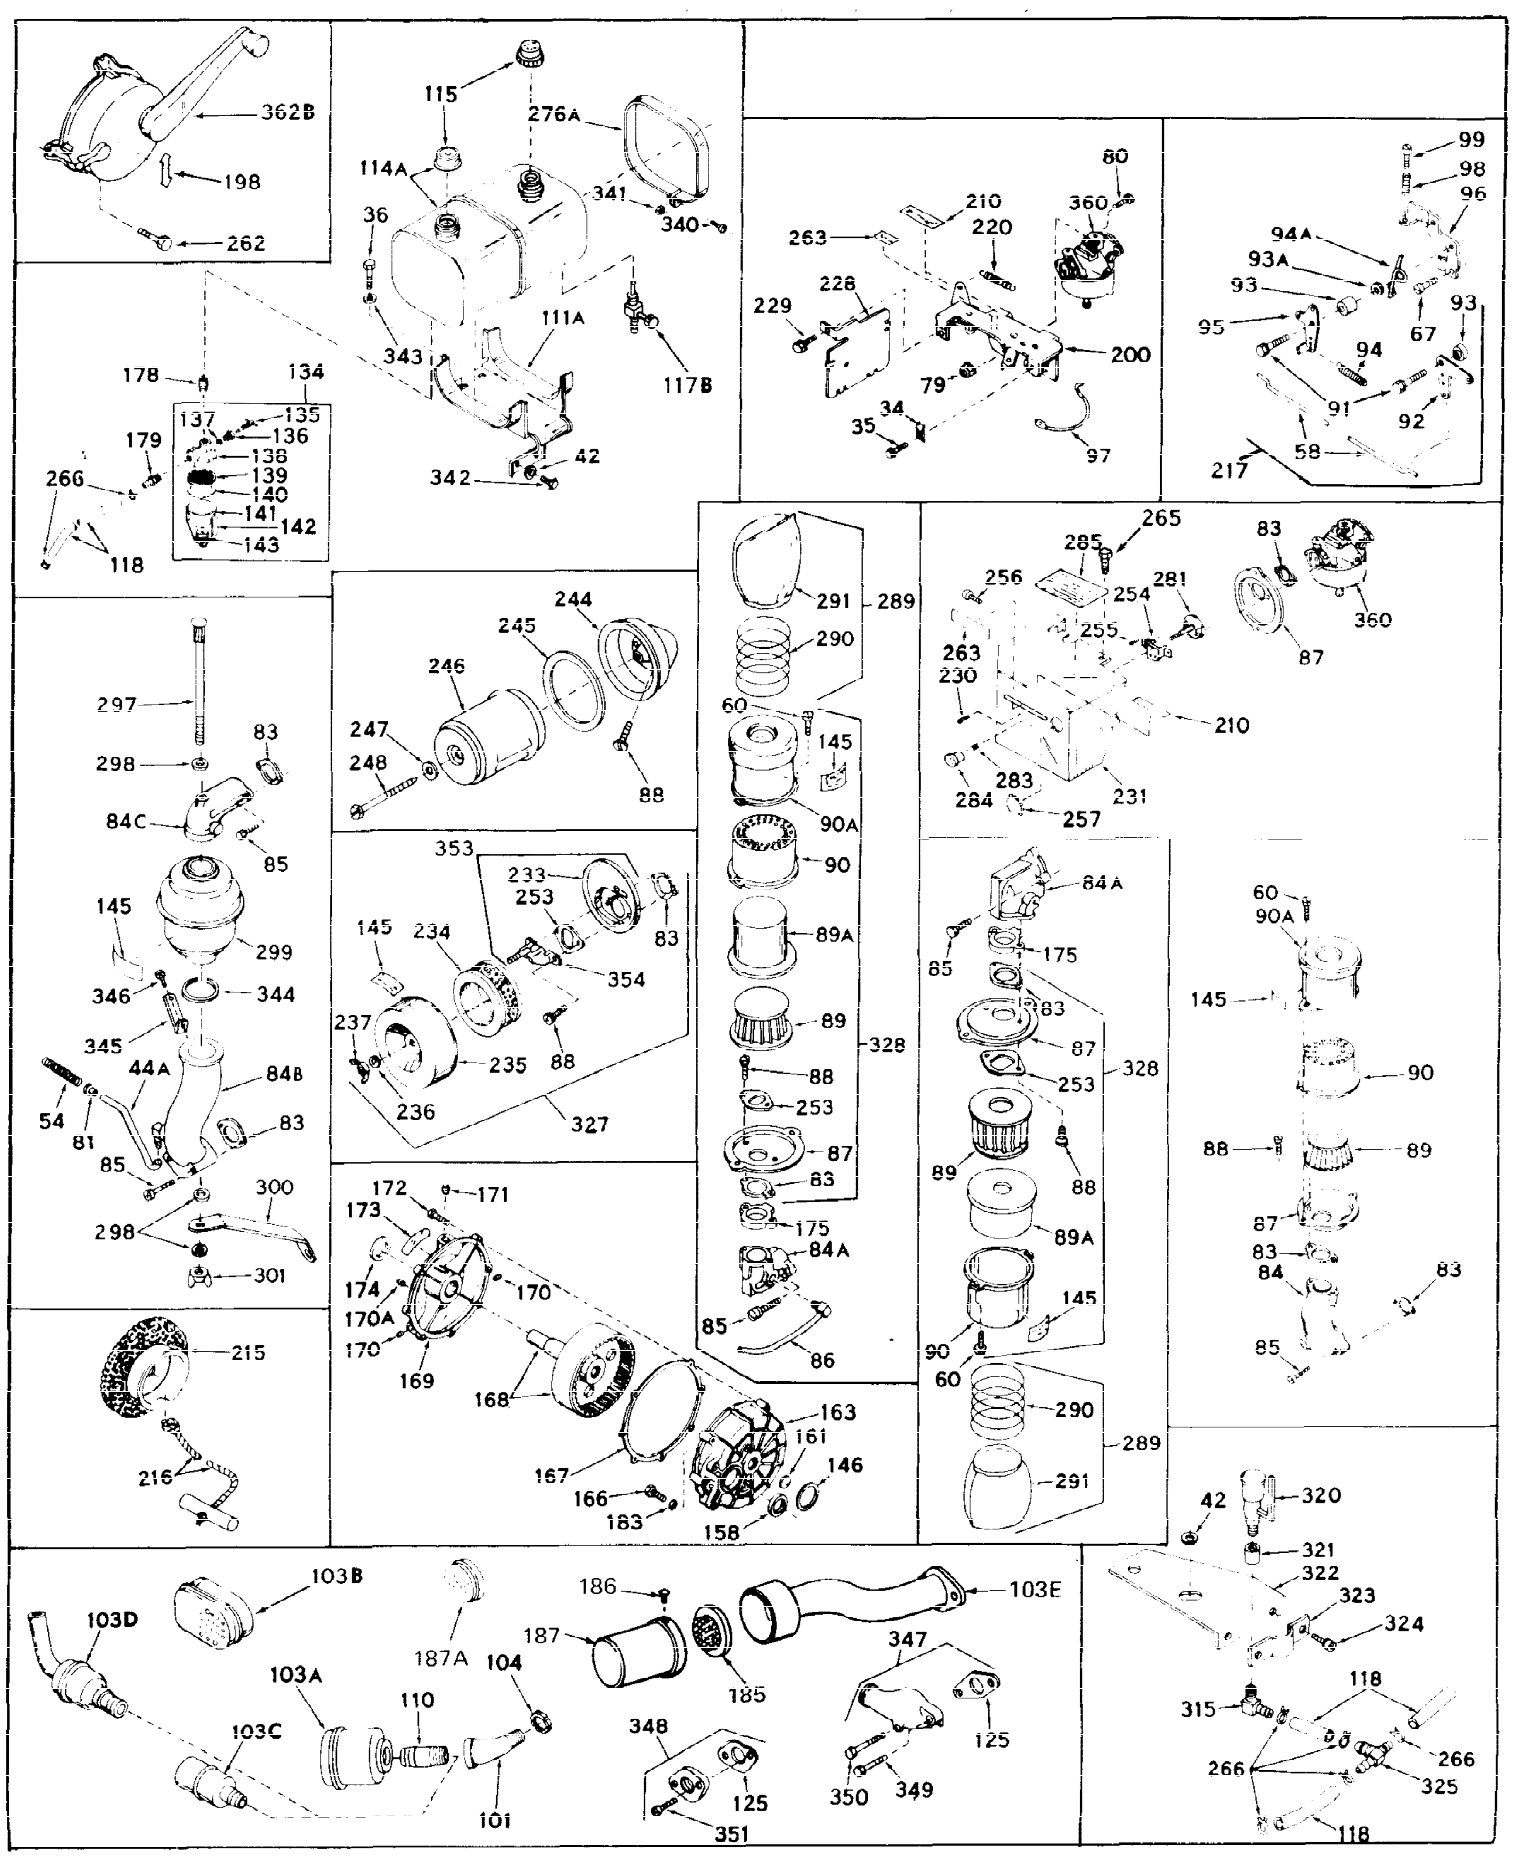

Ref #	Part Number	Qty	Description
34	27793	0	Clip, Conduit
35	28942	0	Screw
36	650694	0	Screw, Hex hd. cap, 5/16-18 x 2
36	650695	0	Screw, Hex hd. cap, 5/16-18 x 2-1/4 (Grade 8
36	650697	0	Screw, Hex hd. cap, 5/16-18 x 2-1/2
42	26073	0	Washer, Connecting rod bolt
44A	32447	0	Tube, Breather
54	28819	0	Spring, Fuel line
54	31778	0	Spring, Coil
60	650152	0	Screw
67	650399	0	Screw, Phil. fil. hd. Sems, 10-32 x 5/8
79	29752	0	Nut
80	650572	0	Screw
81	32446	0	Grommet, Breather tube
83	27272	0	Gasket, Air cleaner
85	29786	0	Screw
85	650163	0	Screw, Fil. hd. Sems, 10-32 x 7/8
85	650416	0	Screw, Rd. hd. Sems, 10-32 x 1
85	650605	0	Screw
87	31708	0	Bracket, Air cleaner
88	28820	0	Screw
88	650399	0	Screw, Phil. fil. hd. Sems, 10-32 x 5/8
88	650521	0	Screw
89A	31700	0	Element, Air cleaner
90	31692	0	Body, Air cleaner
91	30312	0	Screw, Hex washer hd. Sems, 10-32 x 1/2
98	28569	0	Spring, Compression
98	32924	0	Spring, Compression
99	29500	0	Screw, Fil. hd. mach., Sems, 8-32 x 3/4
99	650223	0	Screw, Fil. slotted hd. Sems, 8-32 x 5/8
99	650688	0	Screw, Hex hd., 10-32 x 1-5/16" (Drilled
104	28443	0	Nut, Conduit (1/8" thick)
104	32862	0	Nut, Conduit (1/4" thick)
115	32387A	0	Cap, Fuel filler (Charcoal Plastic) (Spurt
115	33032	0	Cap, Fuel filler (Red Plastic) (Spurt
118	29774	0	Line, Fuel (Braided 8.25")
118	30705	0	Line, Fuel (Braided 16")
118	30962	0	Line, Fuel (Braided 32")
125	27930	0	Gasket, Exhaust
145	31871	0	Decal, Air cleaner
146	28451	0	Gasket, Housing
171	24590	0	Plug, Pipe
215	28301	0	Pulley, Starter
216	590343	0	Rope & Handle Assy., Starter
228	30820	0	Baffle, Heat
229	28942	0	Screw
230	650257	0	Screw, Pan hd. Sems, 8-32 x 5/16
253	30767	0	Spacer, Air cleaner
255	28820	0	Screw
256	650760	0	Screw
257	31291	0	Plug, Cover
262	29716	0	Screw
265	650701	0	Screw, Hex washer hd. shakeproof,
266	26460	0	Clamp, Fuel line
289	730512	0	Kit, Pre-cleaner