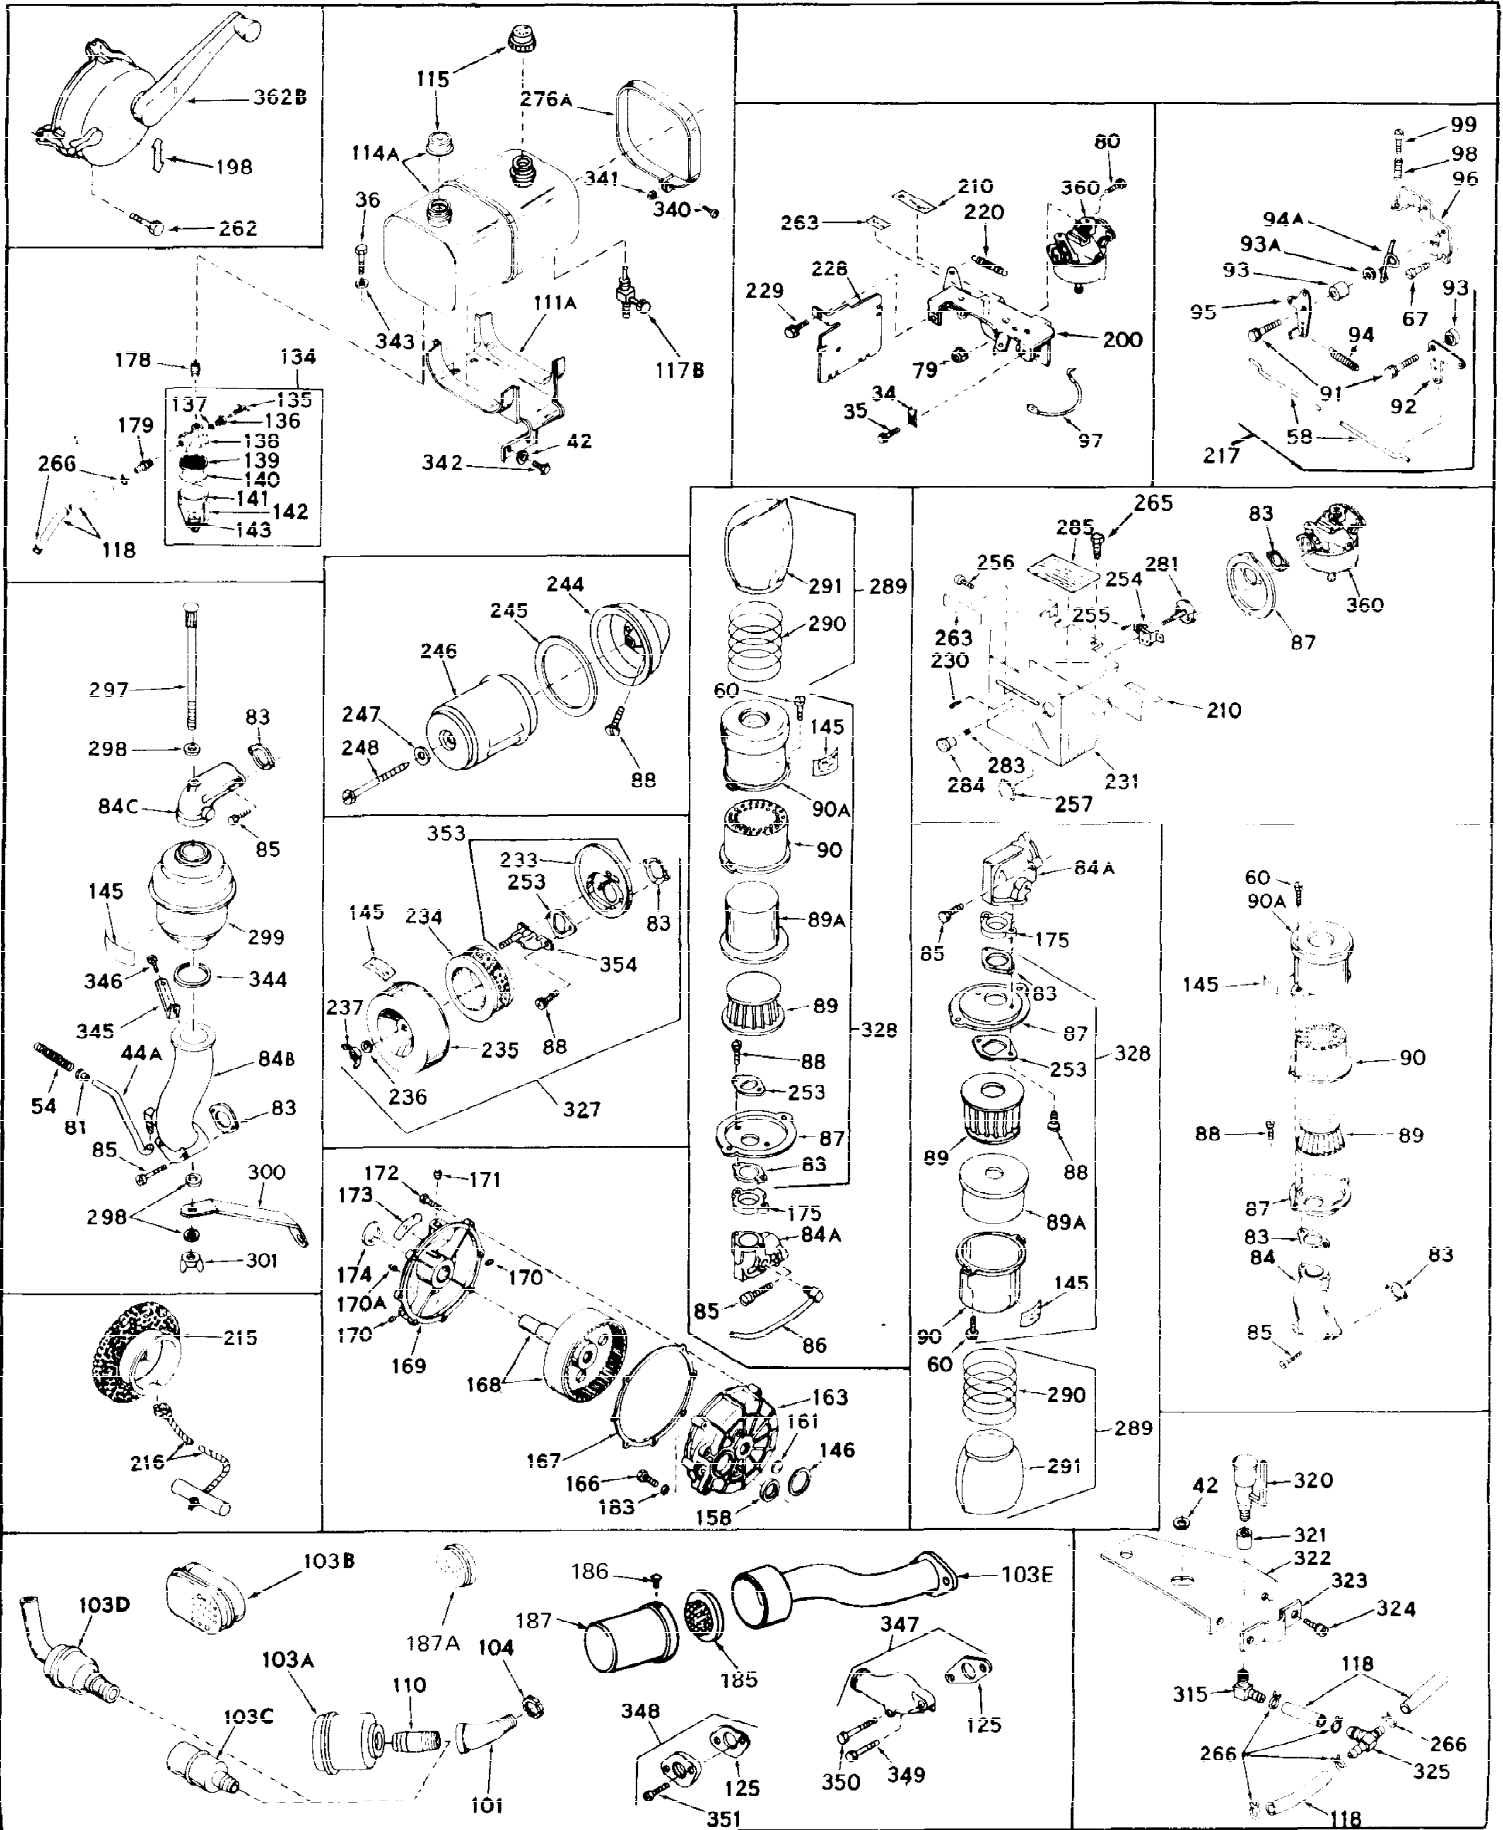

Ref #	Part Number	Qty	Description
34	27793	0	Clip, Conduit
35	28942	0	Screw
36	650694	0	Screw, Hex hd. cap, 5/16-18 x 2
36	650695	0	Screw, Hex hd. cap, 5/16-18 x 2-1/4 (Grade 8
36	650697	0	Screw, Hex hd. cap, 5/16-18 x 2-1/2
42	26073	0	Washer, Connecting rod bolt
54	28819	0	Spring, Fuel line
54	31778	0	Spring, Coil
60	650152	0	Screw
67	650399	0	Screw, Phil. fil. hd. Sems, 10-32 x 5/8
79	29752	0	Nut
80	650572	0	Screw
83	27272	0	Gasket, Air cleaner
85	29786	0	Screw
85	650163	0	Screw, Fil. hd. Sems, 10-32 x 7/8
85	650416	0	Screw, Rd. hd. Sems, 10-32 x 1
85	650605	0	Screw
88	28820	0	Screw
88	650399	0	Screw, Phil. fil. hd. Sems, 10-32 x 5/8
88	650521	0	Screw
91	30312	0	Screw, Hex washer hd. Sems, 10-32 x 1/2
97	28468	0	Wire, Ground (Female fitting both ends)
98	32924	0	Spring, Compression
98	28569	0	Spring, Compression
99	29500	0	Screw, Fil. hd. mach., Sems, 8-32 x 3/4
99	650223	0	Screw, Fil. slotted hd. Sems, 8-32 x 5/8
99	650688	0	Screw, Hex hd., 10-32 x 1-5/16" (Drilled
104	28443	0	Nut, Conduit (1/8" thick)
104	32862	0	Nut, Conduit (1/4" thick)
115	32387A	0	Cap, Fuel filler (Charcoal Plastic) (Spurt
115	33032	0	Cap, Fuel filler (Red Plastic) (Spurt
118	29774	0	Line, Fuel (Braided 8.25")
118	30705	0	Line, Fuel (Braided 16")
118	30962	0	Line, Fuel (Braided 32")
125	27930	0	Gasket, Exhaust
146	28451	0	Gasket, Housing
171	24590	0	Plug, Pipe
200	33109	0	Control Assy., Speed (Manual)
210	31323	0	Decal, Control
215	28301	0	Pulley, Starter
216	590343	0	Rope & Handle Assy., Starter
220	30826	0	Spring, Extension
228	30820	0	Baffle, Heat
229	28942	0	Screw
230	650257	0	Screw, Pan hd. Sems, 8-32 x 5/16
231	32396	0	Cover, Carburetor
253	30767	0	Spacer, Air cleaner
254	32398	0	Bracket, Choke
255	28820	0	Screw
256	650760	0	Screw
257	31291	0	Plug, Cover
262	29716	0	Screw
263	31683	0	Decal, Choke
265	650701	0	Screw, Hex washer hd. shakeproof,
266	26460	0	Clamp, Fuel line