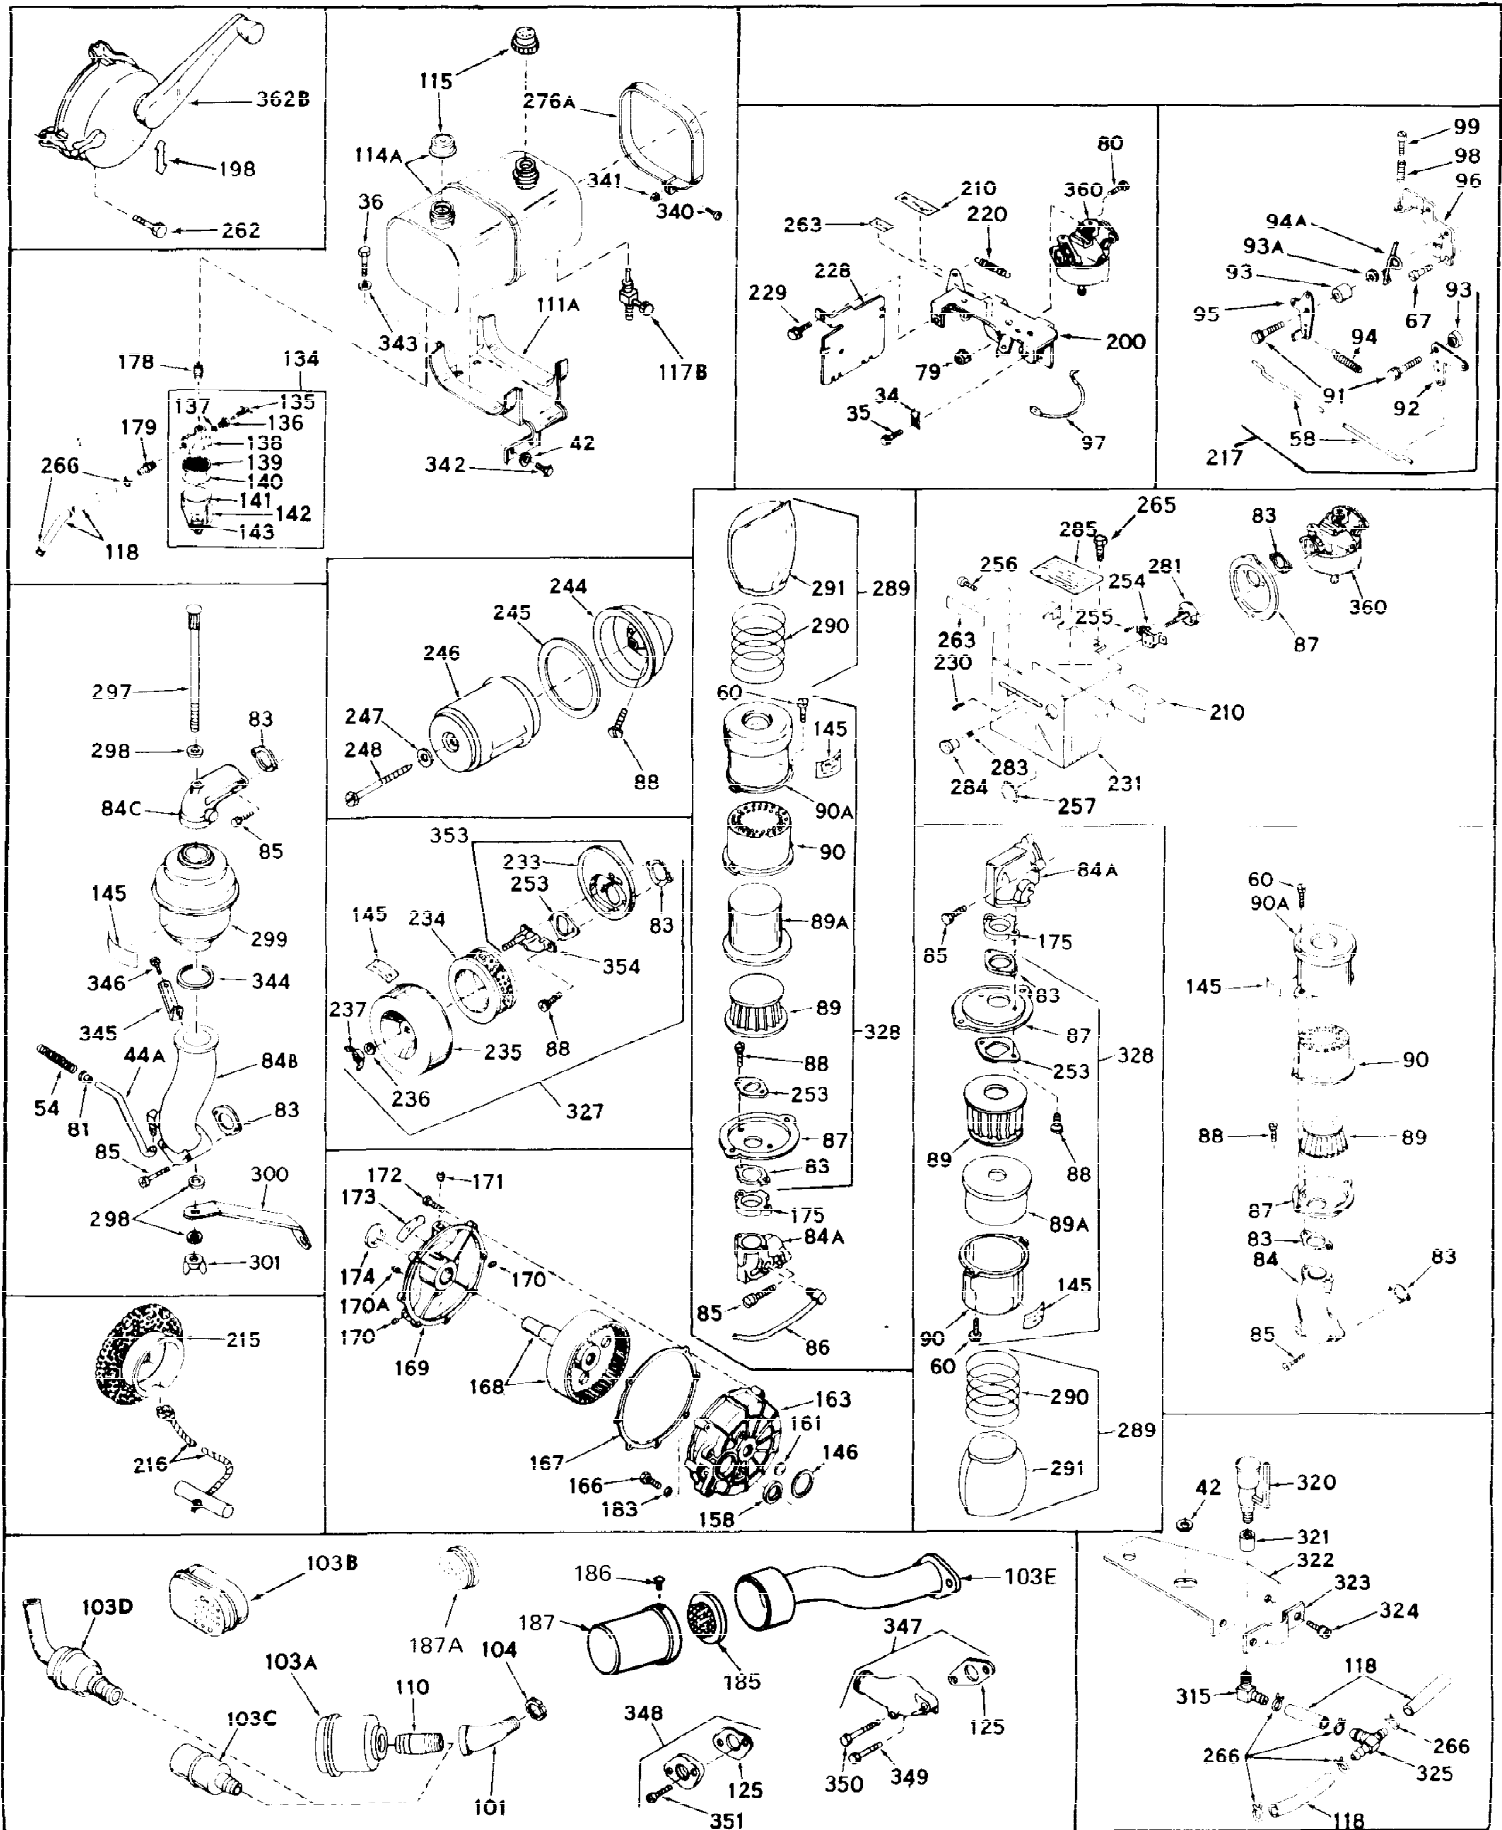

Ref #	Part Number	Qty	Description
34	27793	0	Clip, Conduit
35	28942	0	Screw
36	650694	0	Screw, Hex hd. cap, 5/16-18 x 2
36	650695	0	Screw, Hex hd. cap, 5/16-18 x 2-1/4 (Grade 8
36	650697	0	Screw, Hex hd. cap, 5/16-18 x 2-1/2
42	26073	0	Washer, Connecting rod bolt
54	28819	0	Spring, Fuel line
54	31778	0	Spring, Coil
60	650152	0	Screw
67	650399	0	Screw, Phil. fil. hd. Sems, 10-32 x 5/8
79	29752	0	Nut
80	650572	0	Screw
83	27272	0	Gasket, Air cleaner
85	29786	0	Screw
85	650163	0	Screw, Fil. hd. Sems, 10-32 x 7/8
85	650416	0	Screw, Rd. hd. Sems, 10-32 x 1
85	650605	0	Screw
87	31691	0	Bracket, Air cleaner
88	28820	0	Screw
88	650399	0	Screw, Phil. fil. hd. Sems, 10-32 x 5/8
88	650521	0	Screw
89	30727	0	Element, Air cleaner
90	31692	0	Body, Air cleaner
91	30312	0	Screw, Hex washer hd. Sems, 10-32 x 1/2
98	28569	0	Spring, Compression
98	32924	0	Spring, Compression
99	29500	0	Screw, Fil. hd. mach., Sems, 8-32 x 3/4
99	650223	0	Screw, Fil. slotted hd. Sems, 8-32 x 5/8
99	650688	0	Screw, Hex hd., 10-32 x 1-5/16" (Drilled
104	28443	0	Nut, Conduit (1/8" thick)
104	32862	0	Nut, Conduit (1/4" thick)
115	32387A	0	Cap, Fuel filler (Charcoal Plastic) (Spurt
115	33032	0	Cap, Fuel filler (Red Plastic) (Spurt
118	29774	0	Line, Fuel (Braided 8.25")
118	30705	0	Line, Fuel (Braided 16")
118	30962	0	Line, Fuel (Braided 32")
125	27930	0	Gasket, Exhaust
145	31752	0	Decal, Air cleaner
146	28451	0	Gasket, Housing
171	24590	0	Plug, Pipe
215	28301	0	Pulley, Starter
216	590343	0	Rope & Handle Assy., Starter
228	30820	0	Baffle, Heat
229	28942	0	Screw
230	650257	0	Screw, Pan hd. Sems, 8-32 x 5/16
253	30767	0	Spacer, Air cleaner
255	28820	0	Screw
256	650760	0	Screw
257	31291	0	Plug, Cover
262	29716	0	Screw
265	650701	0	Screw, Hex washer hd. shakeproof,
266	26460	0	Clamp, Fuel line
289	730512	0	Kit, Pre-cleaner
290	31667	0	Spring, Pre-cleaner bag
291	31668	0	Bag, Pre-cleaner