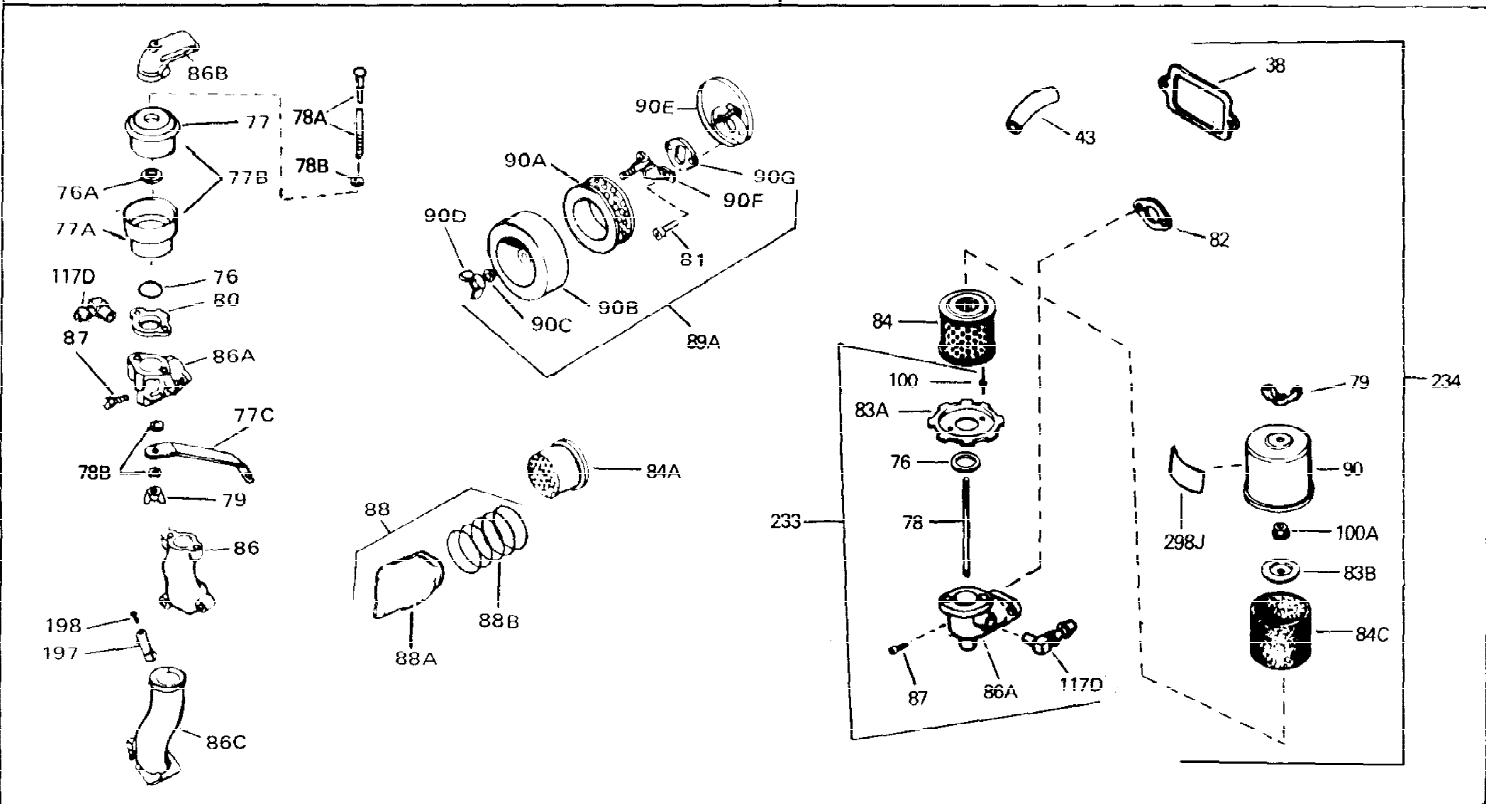

Ref #	Part Number	Qty	Description
35	26073	0	Washer, Connecting rod bolt
35	650570	0	Washer, Flat
35	650691	0	Washer, Flat
36	650694A	0	Screw, Hex flange hd., 5/16-18 x 2
36	650695A	0	Screw, Hex flange hd., 5/16-18 x 2-1/4
36	650697A	0	Screw, Hex flange hd., 5/16-18 x 2-1/2
38	27896	0	Gasket, Breather cover
43	27627	0	Tube, Breather
81	28820	0	Screw
81	30196	0	Screw
81	650521	0	Screw
82	27272	0	Gasket, Air cleaner
86A	34697	0	Elbow, Air cleaner
89A	730128	0	Cleaner Assy., Air
111A	33353	0	Bracket, Lower fuel tank
112A	33352A	0	Bracket, Upper fuel tank
113A	650273	0	Screw
113	650561	0	Screw
117B	33053	0	Valve, Fuel strainer & shut-off
117	33395	0	Fitting, Fuel line
118	33679	0	Bushing, Fuel fitting
121A	29633	0	Muffler
121E	391026	0	Muffler
124A	33171	0	Screen, Muffler
124B	33185	0	Cover & Tube, Muffler
124	650578	0	Screw
125	27930	0	Gasket, Exhaust
129	32862	0	Nut, Conduit (1/4" thick)
130	30244	0	Nipple, Exhaust pipe (2-1/2")
131	30209	0	Elbow, Exhaust (45°)
134	31288	0	Muffler Adapter Kit
135	730130	0	Muffler Adapter Kit
136	6021A	0	Screw, Hex flange hd., 5/16-18 x 1-1/2
137	650697A	0	Screw, Hex flange hd., 5/16-18 x 2-1/2
138	30196	0	Screw
233	34819	0	Elbow Assy., Air cleaner
234	730561	0	Air Cleaner Kit, Dual Element upright,
273	650687	0	Screw, Pan hd. self-tap, 10-32 x 5/16