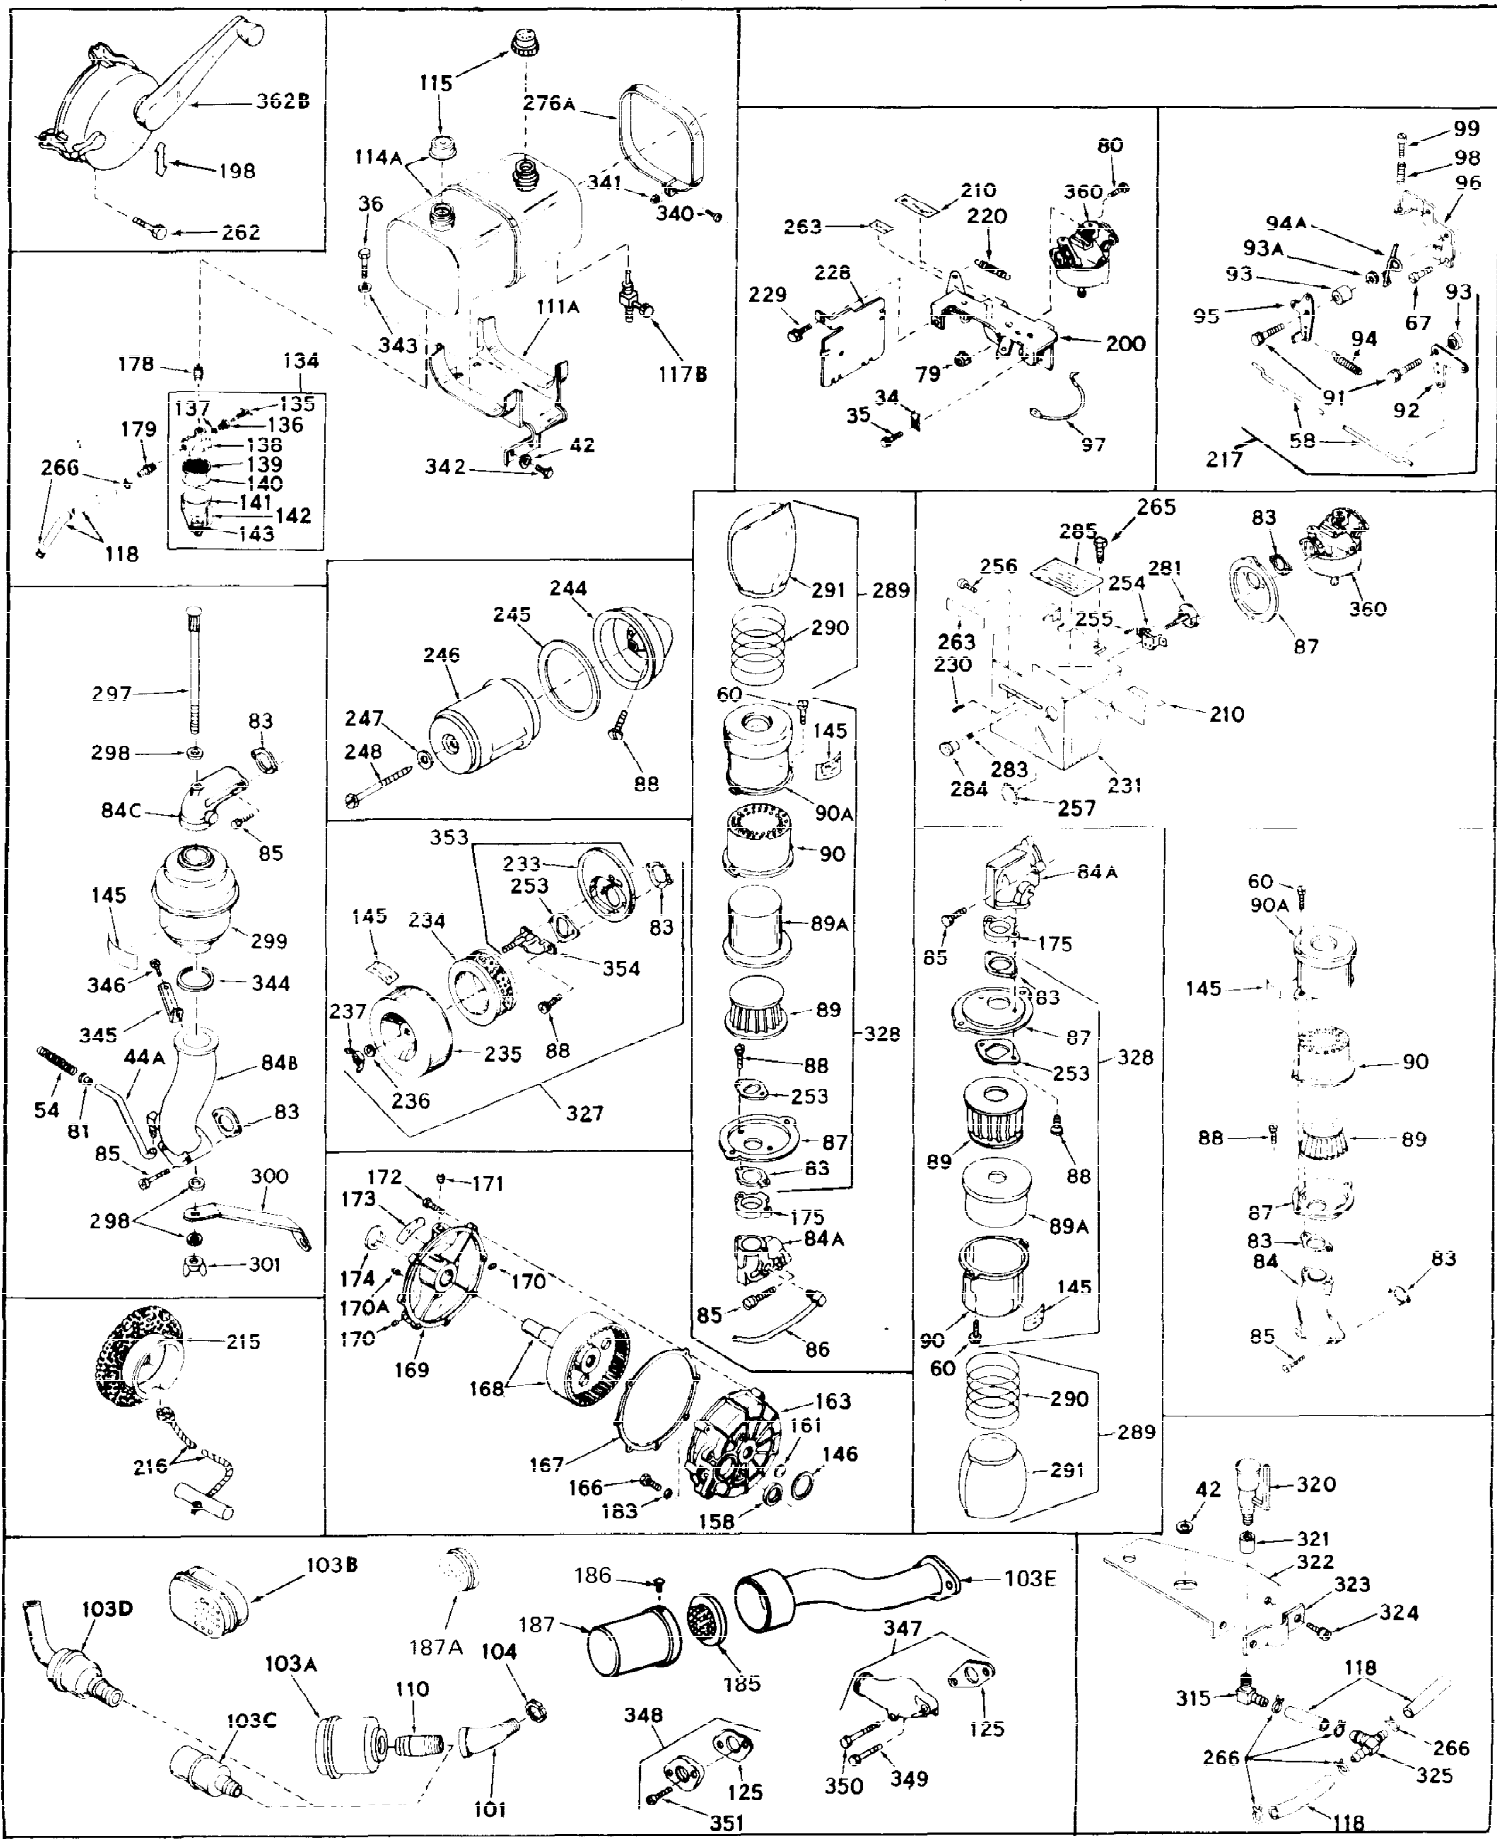

Ref #	Part Number	Qty	Description
34	27793	0	Clip, Conduit
35	28942	0	Screw
36	650694	0	Screw, Hex hd. cap, 5/16-18 x 2
36	650695	0	Screw, Hex hd. cap, 5/16-18 x 2-1/4 (Grade 8
36	650697	0	Screw, Hex hd. cap, 5/16-18 x 2-1/2
42	26073	0	Washer, Connecting rod bolt
54	28819	0	Spring, Fuel line
54	31778	0	Spring, Coil
60	650152	0	Screw
67	650399	0	Screw, Phil. fil. hd. Sems, 10-32 x 5/8
79	29752	0	Nut
80	650572	0	Screw
83	27272	0	Gasket, Air cleaner
85	29786	0	Screw
85	650163	0	Screw, Fil. hd. Sems, 10-32 x 7/8
85	650416	0	Screw, Rd. hd. Sems, 10-32 x 1
85	650605	0	Screw
87	31691	0	Bracket, Air cleaner
88	28820	0	Screw
88	650399	0	Screw, Phil. fil. hd. Sems, 10-32 x 5/8
88	650521	0	Screw
89	30727	0	Element, Air cleaner
90	31692	0	Body, Air cleaner
91	30312	0	Screw, Hex washer hd. Sems, 10-32 x 1/2
98	28569	0	Spring, Compression
98	32924	0	Spring, Compression
99	29500	0	Screw, Fil. hd. mach., Sems, 8-32 x 3/4
99	650223	0	Screw, Fil. slotted hd. Sems, 8-32 x 5/8
99	650688	0	Screw, Hex hd., 10-32 x 1-5/16" (Drilled
101	30209	0	Elbow, Exhaust (45ø)
103A	29633	0	Muffler
104	28443	0	Nut, Conduit (1/8" thick)
104	32862	0	Nut, Conduit (1/4" thick)
110	30244	0	Nipple, Exhaust pipe (2-1/2")
115	32387A	0	Cap, Fuel filler (Charcoal Plastic) (Spurt
115	33032	0	Cap, Fuel filler (Red Plastic) (Spurt
118	29774	0	Line, Fuel (Braided 8.25")
118	30705	0	Line, Fuel (Braided 16")
118	30962	0	Line, Fuel (Braided 32")
125	27930	0	Gasket, Exhaust
145	31752	0	Decal, Air cleaner
146	28451	0	Gasket, Housing
171	24590	0	Plug, Pipe
215	28301	0	Pulley, Starter
216	590343	0	Rope & Handle Assy., Starter
228	30820	0	Baffle, Heat
229	28942	0	Screw
230	650257	0	Screw, Pan hd. Sems, 8-32 x 5/16
253	30767	0	Spacer, Air cleaner
255	28820	0	Screw
256	650760	0	Screw
257	31291	0	Plug, Cover
262	29716	0	Screw
265	650701	0	Screw, Hex washer hd. shakeproof,
266	26460	0	Clamp, Fuel line