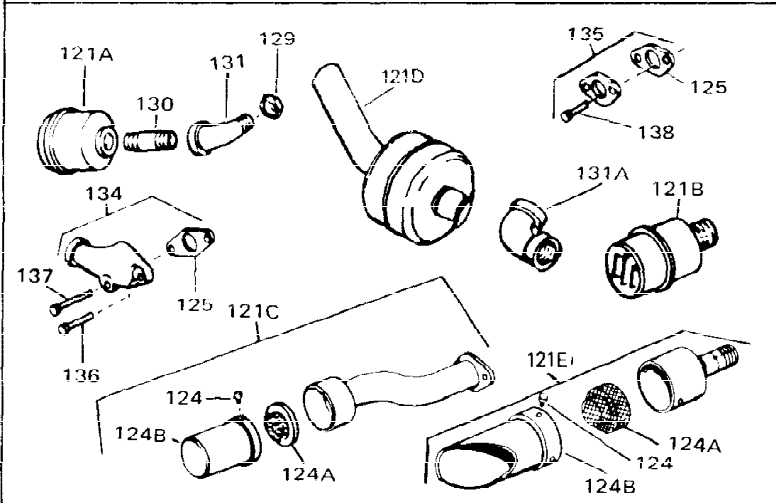

Ref #	Part Number	Qty	Description
35	26073	0	Washer, Connecting rod bolt
35	650570	0	Washer, Flat
35	650691	0	Washer, Flat
36	650694A	0	Screw, Hex flange hd., 5/16-18 x 2
36	650695A	0	Screw, Hex flange hd., 5/16-18 x 2-1/4
36	650697A	0	Screw, Hex flange hd., 5/16-18 x 2-1/2
38	27896	0	Gasket, Breather cover
43	27627	0	Tube, Breather
81	28820	0	Screw
81	30196	0	Screw
81	650521	0	Screw
82	27272	0	Gasket, Air cleaner
84A	31700	0	Element, Air cleaner
86A	34697	0	Elbow, Air cleaner
89A	730128	0	Cleaner Assy., Air
111A	33353	0	Bracket, Lower fuel tank
112A	33352A	0	Bracket, Upper fuel tank
113	650561	0	Screw
113A	650273	0	Screw
117B	33053	0	Valve, Fuel strainer & shut-off
117	33395	0	Fitting, Fuel line
118	33679	0	Bushing, Fuel fitting
121E	391026	0	Muffler
121A	29633	0	Muffler
124A	33171	0	Screen, Muffler
124B	33185	0	Cover & Tube, Muffler
124	650578	0	Screw
125	27930	0	Gasket, Exhaust
129	32862	0	Nut, Conduit (1/4" thick)
130	30244	0	Nipple, Exhaust pipe (2-1/2")
131	30209	0	Elbow, Exhaust (45°)
134	31288	0	Muffler Adapter Kit
135	730130	0	Muffler Adapter Kit
136	6021A	0	Screw, Hex flange hd., 5/16-18 x 1-1/2
137	650697A	0	Screw, Hex flange hd., 5/16-18 x 2-1/2
138	30196	0	Screw
233	34819	0	Elbow Assy., Air cleaner
234	730561	0	Air Cleaner Kit, Dual Element upright,
273	650687	0	Screw, Pan hd. self-tap, 10-32 x 5/16