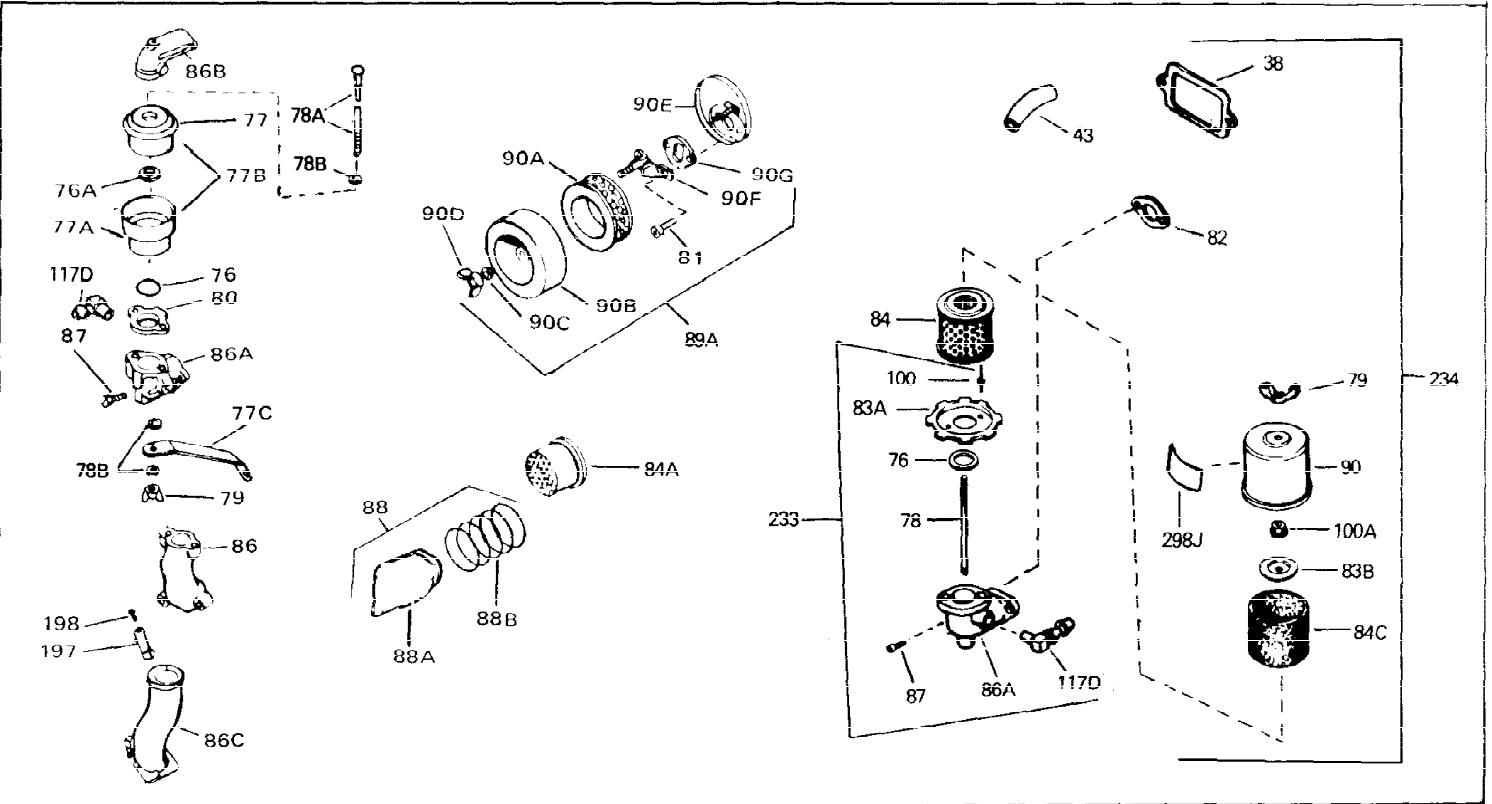

Ref #	Part Number	Qty	Description
35	26073	0	Washer, Connecting rod bolt
35	650570	0	Washer, Flat
35	650691	0	Washer, Flat
36	650694A	0	Screw, Hex flange hd., 5/16-18 x 2
36	650695A	0	Screw, Hex flange hd., 5/16-18 x 2-1/4
36	650697A	0	Screw, Hex flange hd., 5/16-18 x 2-1/2
38	27896	0	Gasket, Breather cover
43	27627	0	Tube, Breather
81	28820	0	Screw
81	30196	0	Screw
81	650521	0	Screw
82	27272	0	Gasket, Air cleaner
84A	31700	0	Element, Air cleaner
86A	34697	0	Elbow, Air cleaner
89A	730128	0	Cleaner Assy., Air
111A	33353	0	Bracket, Lower fuel tank
112A	33352A	0	Bracket, Upper fuel tank
113	650561	0	Screw
113A	650273	0	Screw
117B	33053	0	Valve, Fuel strainer & shut-off
117	33395	0	Fitting, Fuel line
118	33679	0	Bushing, Fuel fitting
121E	391026	0	Muffler
121A	29633	0	Muffler
124A	33171	0	Screen, Muffler
124B	33185	0	Cover & Tube, Muffler
124	650578	0	Screw
125	27930	0	Gasket, Exhaust
129	32862	0	Nut, Conduit (1/4" thick)
130	30244	0	Nipple, Exhaust pipe (2-1/2")
131	30209	0	Elbow, Exhaust (45°)
134	31288	0	Muffler Adapter Kit
135	730130	0	Muffler Adapter Kit
136	6021A	0	Screw, Hex flange hd., 5/16-18 x 1-1/2
137	650697A	0	Screw, Hex flange hd., 5/16-18 x 2-1/2
138	30196	0	Screw
233	34819	0	Elbow Assy., Air cleaner
234	730561	0	Air Cleaner Kit, Dual Element upright,
273	650687	0	Screw, Pan hd. self-tap, 10-32 x 5/16