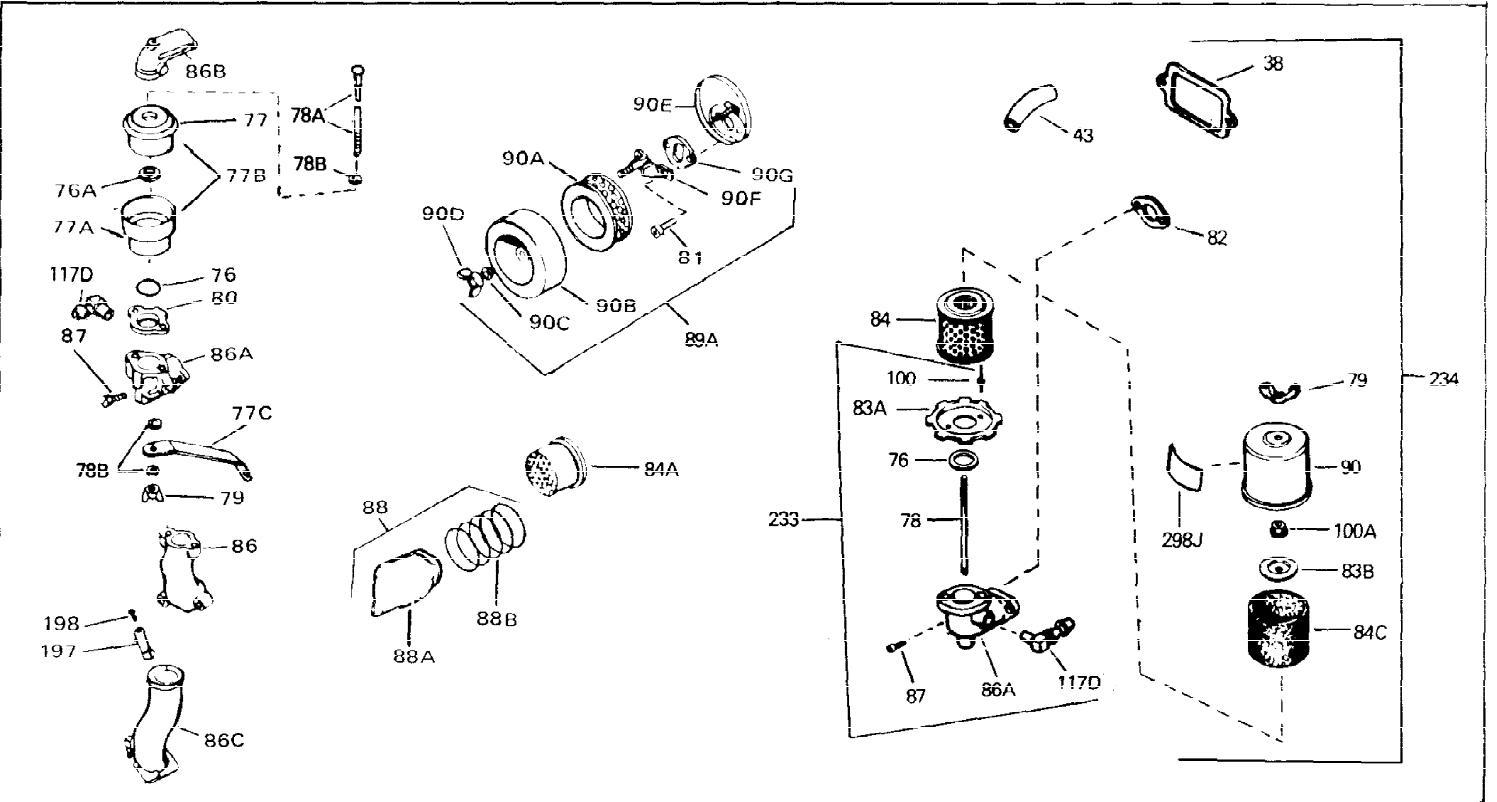

Ref #	Part Number	Qty	Description
35	26073	0	Washer, Connecting rod bolt
35	650570	0	Washer, Flat
35	650691	0	Washer, Flat
36	650694A	0	Screw, Hex flange hd., 5/16-18 x 2
36	650695A	0	Screw, Hex flange hd., 5/16-18 x 2-1/4
36	650697A	0	Screw, Hex flange hd., 5/16-18 x 2-1/2
38	27896	0	Gasket, Breather cover
43	27627	0	Tube, Breather
81	28820	0	Screw
81	30196	0	Screw
81	650521	0	Screw
82	27272	0	Gasket, Air cleaner
84A	31700	0	Element, Air cleaner
86A	34697	0	Elbow, Air cleaner
89A	730128	0	Cleaner Assy., Air
111A	33353	0	Bracket, Lower fuel tank
112A	33352A	0	Bracket, Upper fuel tank
113A	650273	0	Screw
113	650561	0	Screw
117B	33053	0	Valve, Fuel strainer & shut-off
117	33395	0	Fitting, Fuel line
118	33679	0	Bushing, Fuel fitting
121E	391026	0	Muffler
124A	33171	0	Screen, Muffler
124B	33185	0	Cover & Tube, Muffler
124	650578	0	Screw
125	27930	0	Gasket, Exhaust
134	31288	0	Muffler Adapter Kit
135	730130	0	Muffler Adapter Kit
136	6021A	0	Screw, Hex flange hd., 5/16-18 x 1-1/2
137	650697A	0	Screw, Hex flange hd., 5/16-18 x 2-1/2
138	30196	0	Screw
233	34819	0	Elbow Assy., Air cleaner
234	730561	0	Air Cleaner Kit, Dual Element upright,
273	650687	0	Screw, Pan hd. self-tap, 10-32 x 5/16
284A	32410	0	Knob, Speed control