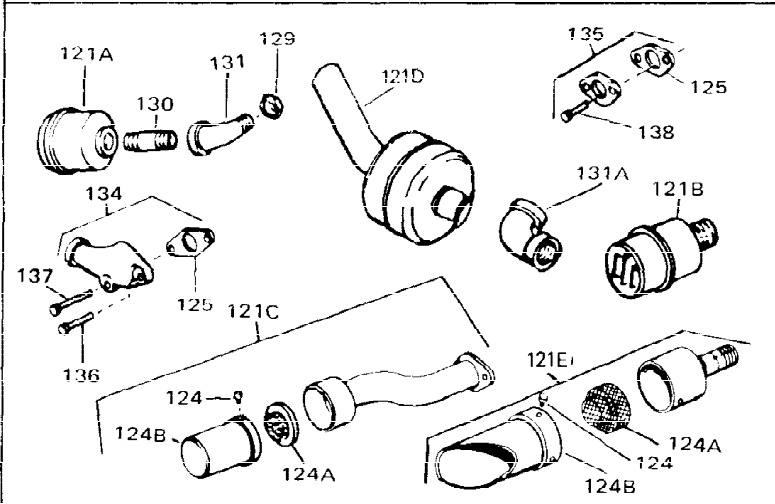

Ref #	Part Number	Qty	Description
35	26073	0	Washer, Connecting rod bolt
35	650570	0	Washer, Flat
35	650691	0	Washer, Flat
36	650694A	0	Screw, Hex flange hd., 5/16-18 x 2
36	650695A	0	Screw, Hex flange hd., 5/16-18 x 2-1/4
36	650697A	0	Screw, Hex flange hd., 5/16-18 x 2-1/2
38	27896	0	Gasket, Breather cover
43	27627	0	Tube, Breather
81	28820	0	Screw
81	30196	0	Screw
81	650521	0	Screw
82	27272	0	Gasket, Air cleaner
84A	31700	0	Element, Air cleaner
86A	34697	0	Elbow, Air cleaner
89A	730128	0	Cleaner Assy., Air
111A	33353	0	Bracket, Lower fuel tank
112A	33352A	0	Bracket, Upper fuel tank
113A	650273	0	Screw
113	650561	0	Screw
117B	33053	0	Valve, Fuel strainer & shut-off
117	33395	0	Fitting, Fuel line
118	33679	0	Bushing, Fuel fitting
121E	391026	0	Muffler
124A	33171	0	Screen, Muffler
124B	33185	0	Cover & Tube, Muffler
124	650578	0	Screw
125	27930	0	Gasket, Exhaust
134	31288	0	Muffler Adapter Kit
135	730130	0	Muffler Adapter Kit
136	6021A	0	Screw, Hex flange hd., 5/16-18 x 1-1/2
137	650697A	0	Screw, Hex flange hd., 5/16-18 x 2-1/2
138	30196	0	Screw
233	34819	0	Elbow Assy., Air cleaner
234	730561	0	Air Cleaner Kit, Dual Element upright,
273	650687	0	Screw, Pan hd. self-tap, 10-32 x 5/16
284A	32410	0	Knob, Speed control