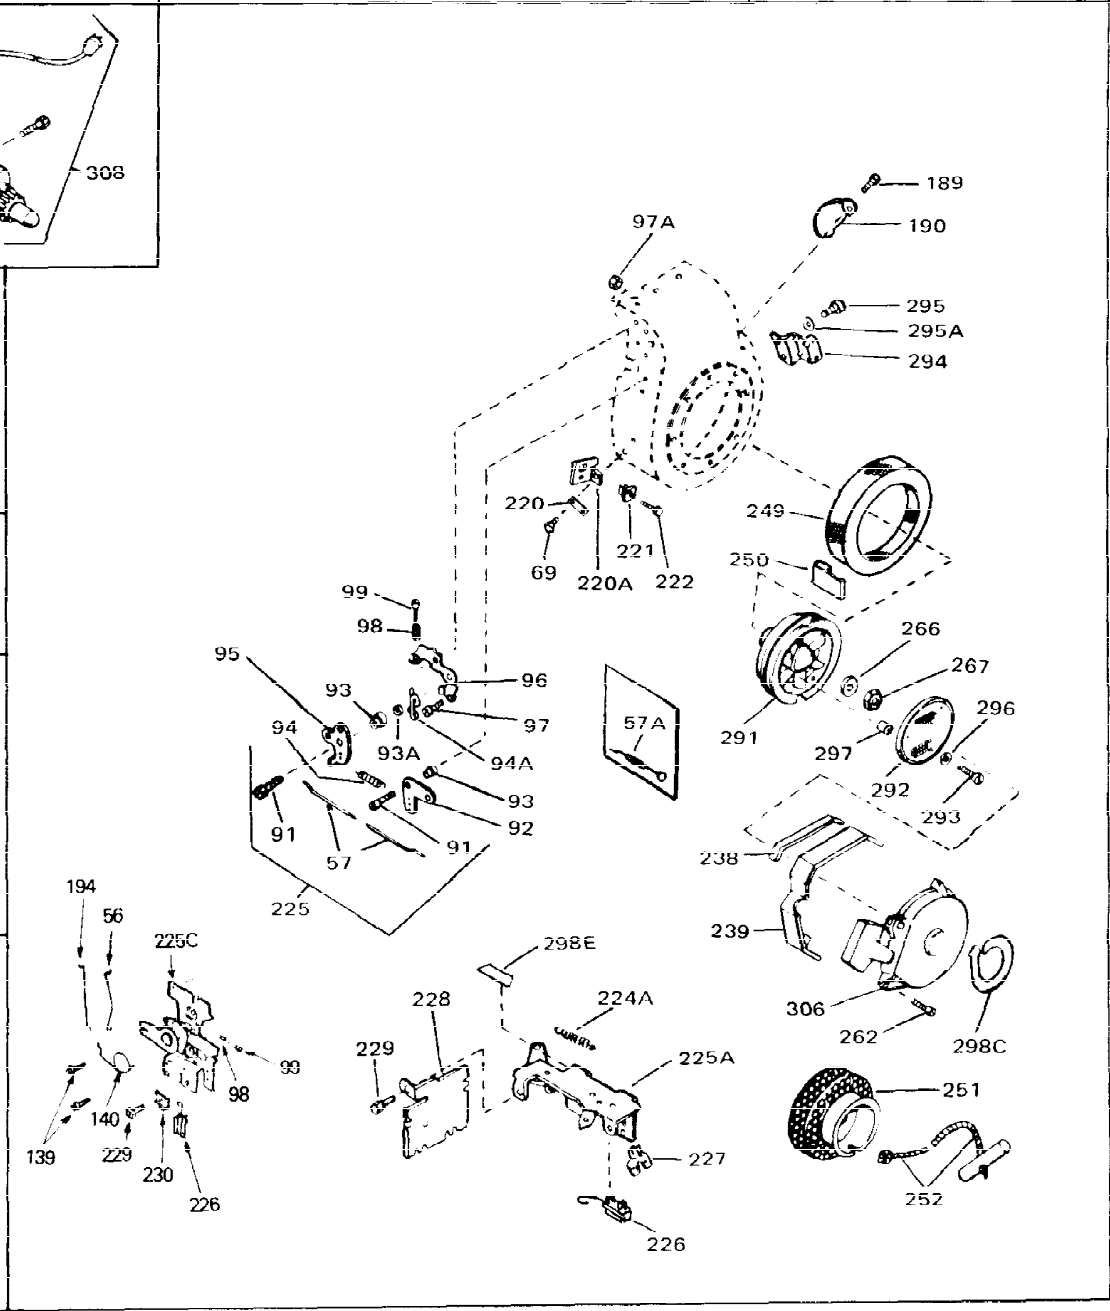

Ref #	Part Number	Qty	Description
36	650694A	0	Screw, Hex flange hd., 5/16-18 x 2
36	650695A	0	Screw, Hex flange hd., 5/16-18 x 2-1/4
36	650697A	0	Screw, Hex flange hd., 5/16-18 x 2-1/2
37	650128	0	Screw
37	650597	0	Screw, Hex washer hd., 10-24 x 5/8
37A	27261	0	Washer, Flat
41	28425	0	Cover, Valve chamber
56	30824	0	Link, Throttle
69	29747A	0	Screw
98	28569	0	Spring, Compression
98	31342	0	Spring, Compression
98	32924	0	Spring, Compression
99	650549	0	Screw
99	650688	0	Screw, Hex hd., 10-32 x 1-5/16" (Drilled
99	29500	0	Screw, Fil. hd. mach., Sems, 8-32 x 3/4
182	32683	0	Gasket, Fuel pump
183	32955	0	Cover, Fuel pump pad
184	9556	0	Plug, Oil drain (Sq. hd. pipe, 1/8-27)
185	30688	0	Screw, Hex hd. Sems, 1/4-20 x 1/2
224A	30826	0	Spring, Extension
225A	33108A	0	Control Assy., Speed (Remote Snow King)
225	730152	0	Control Assy., Speed
226	610973	0	Terminal Assy.
227	33177	0	Terminal
229	28942	0	Screw
230	27793	0	Clip, Conduit
238	32576	0	Seal, Snow guard
239	31680	0	Guard, Starter
262	29716	0	Screw
266	650815	0	Washer, Belleville
267	8115	0	Nut, Hex
298E	31718	0	Decal, Choke
305	33018	0	Harness, Adapter
306	590473	0	Starter, Rewind
308	32386	0	Starter Motor Kit (110-120 Volt)
308	32901	0	Starter Motor Kit (110-120 Volt)
308	33328	0	Starter Motor Kit (110-120 Volt)
308	33328A	0	Starter Motor Kit (110-120 Volt)
308	33518	0	Starter Motor Kit (110-120 Volt)
308	33518A	0	Starter Motor Kit (110-120 Volt)
308	33518B	0	Starter Motor Kit (110-120 Volt)
309	30811A	0	Flywheel