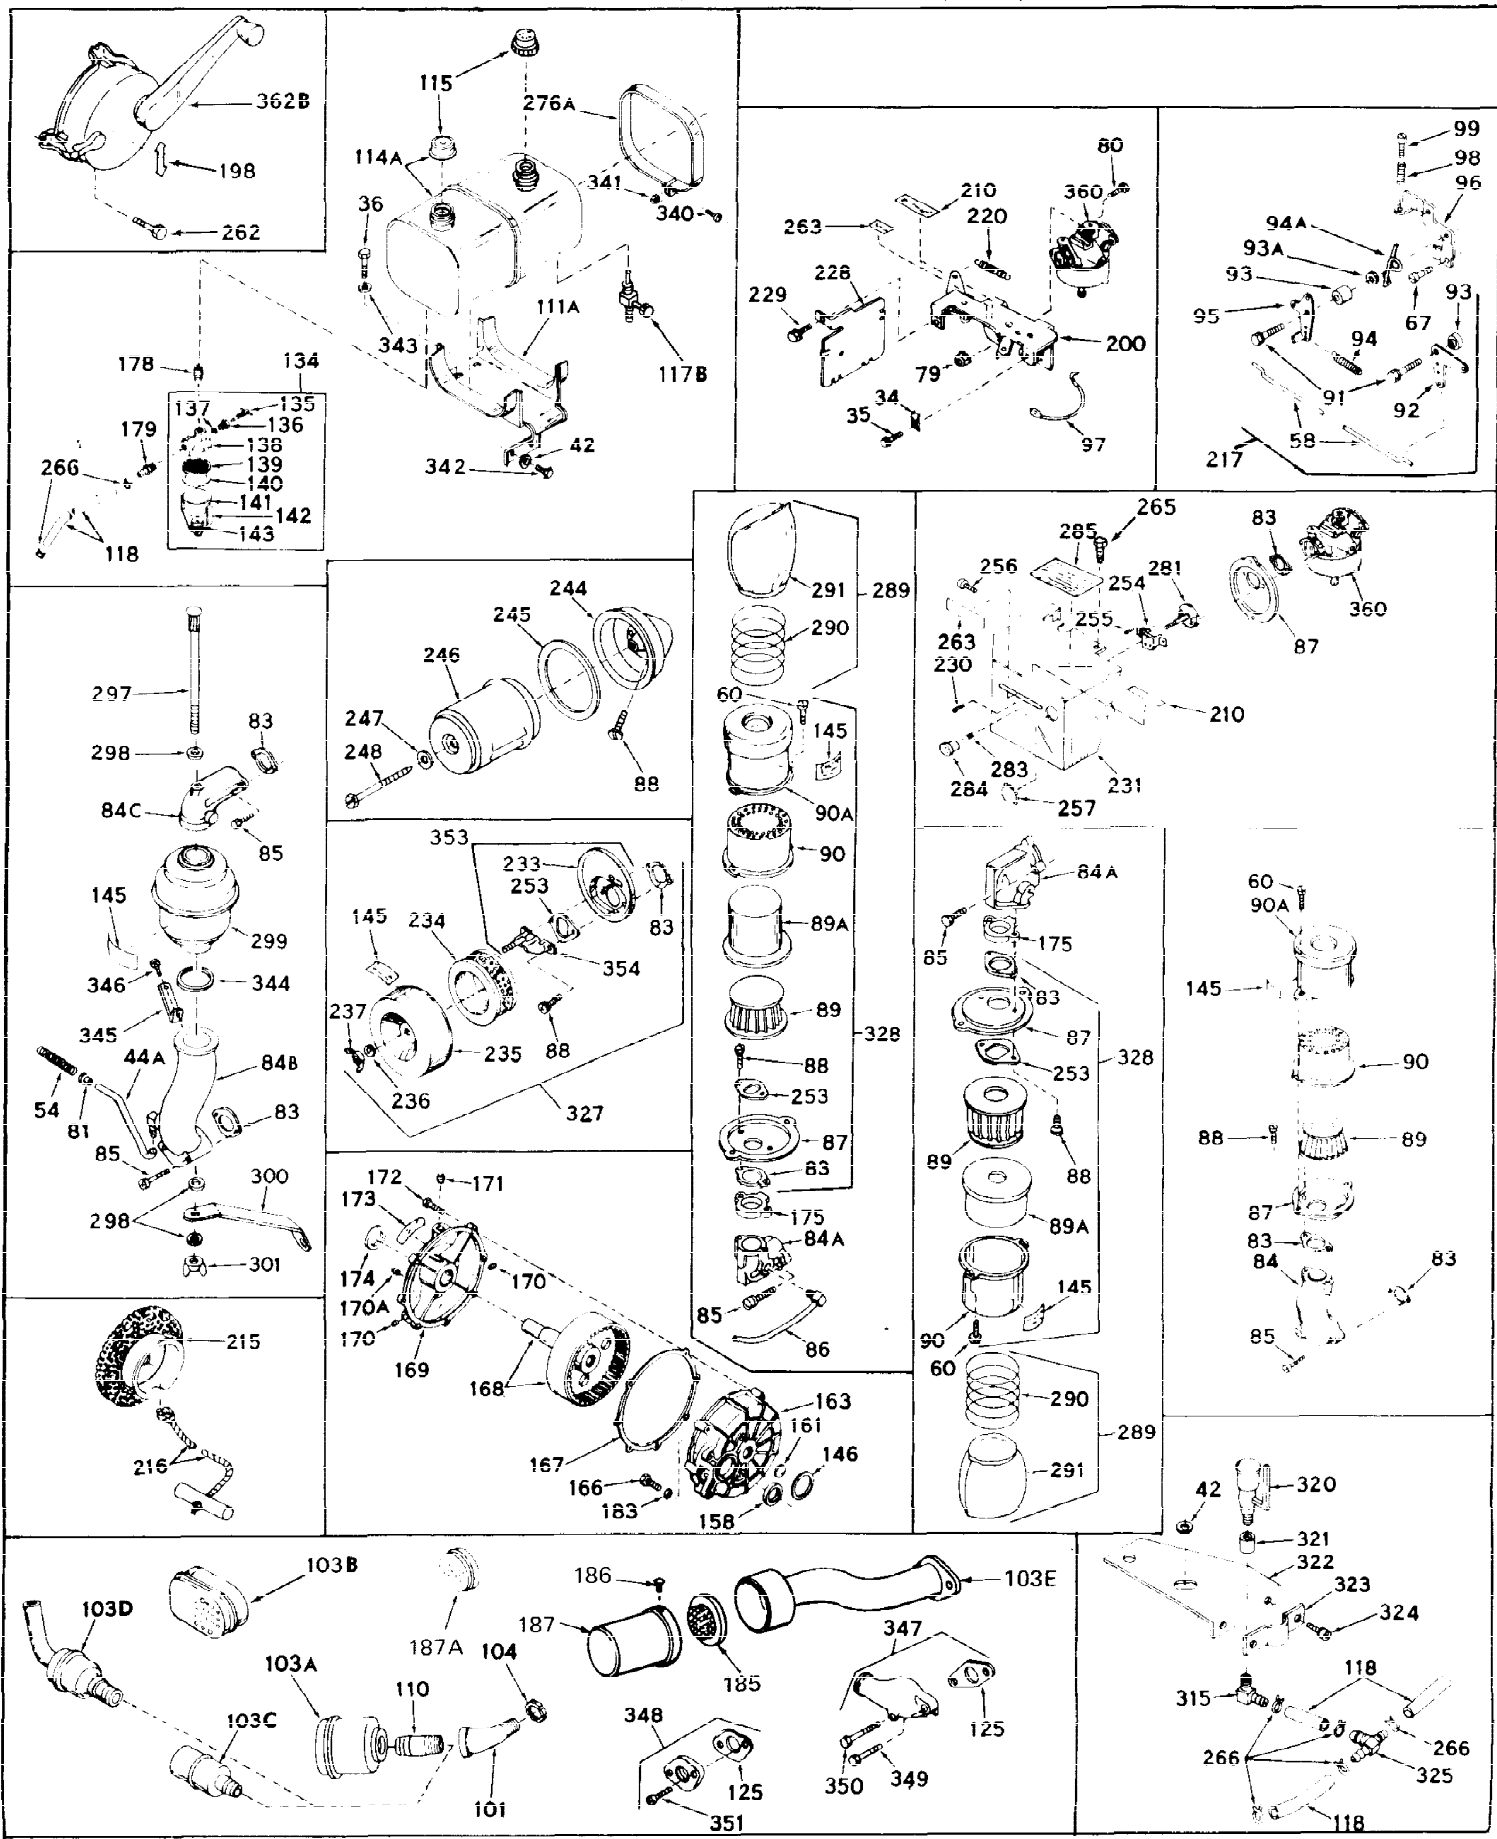

Ref #	Part Number	Qty	Description
34	27793	0	Clip, Conduit
35	28942	0	Screw
36	650694	0	Screw, Hex hd. cap, 5/16-18 x 2
36	650695	0	Screw, Hex hd. cap, 5/16-18 x 2-1/4 (Grade 8
36	650697	0	Screw, Hex hd. cap, 5/16-18 x 2-1/2
42	26073	0	Washer, Connecting rod bolt
54	28819	0	Spring, Fuel line
54	31778	0	Spring, Coil
60	650152	0	Screw
67	650399	0	Screw, Phil. fil. hd. Sems, 10-32 x 5/8
79	29752	0	Nut
80	650572	0	Screw
83	27272	0	Gasket, Air cleaner
85	29786	0	Screw
85	650163	0	Screw, Fil. hd. Sems, 10-32 x 7/8
85	650416	0	Screw, Rd. hd. Sems, 10-32 x 1
85	650605	0	Screw
87	31691	0	Bracket, Air cleaner
88	28820	0	Screw
88	650399	0	Screw, Phil. fil. hd. Sems, 10-32 x 5/8
88	650521	0	Screw
89	30727	0	Element, Air cleaner
90	31692	0	Body, Air cleaner
91	30312	0	Screw, Hex washer hd. Sems, 10-32 x 1/2
98	28569	0	Spring, Compression
98	32924	0	Spring, Compression
99	29500	0	Screw, Fil. hd. mach., Sems, 8-32 x 3/4
99	650223	0	Screw, Fil. slotted hd. Sems, 8-32 x 5/8
99	650688	0	Screw, Hex hd., 10-32 x 1-5/16" (Drilled
101	30209	0	Elbow, Exhaust (45°)
104	28443	0	Nut, Conduit (1/8" thick)
104	32862	0	Nut, Conduit (1/4" thick)
111A	32140	0	Bracket, Fuel tank
114A	33050	0	Tank Assy., Fuel (Dual kerosene & gas) (6
115	31888	0	Cap, Fuel filler (Kerosene)
115	32387A	0	Cap, Fuel filler (Charcoal Plastic) (Spurt
115	33032	0	Cap, Fuel filler (Red Plastic) (Spurt
117B	33053	0	Valve, Fuel strainer & shut-off
118	29774	0	Line, Fuel (Braided 8.25")
118	30705	0	Line, Fuel (Braided 16")
118	30962	0	Line, Fuel (Braided 32")
125	27930	0	Gasket, Exhaust
145	31752	0	Decal, Air cleaner
146	28451	0	Gasket, Housing
171	24590	0	Plug, Pipe
215	28301	0	Pulley, Starter
216	590343	0	Rope & Handle Assy., Starter
228	30820	0	Baffle, Heat
229	28942	0	Screw
230	650257	0	Screw, Pan hd. Sems, 8-32 x 5/16
253	30767	0	Spacer, Air cleaner
255	28820	0	Screw
256	650760	0	Screw
257	31291	0	Plug, Cover
262	29716	0	Screw