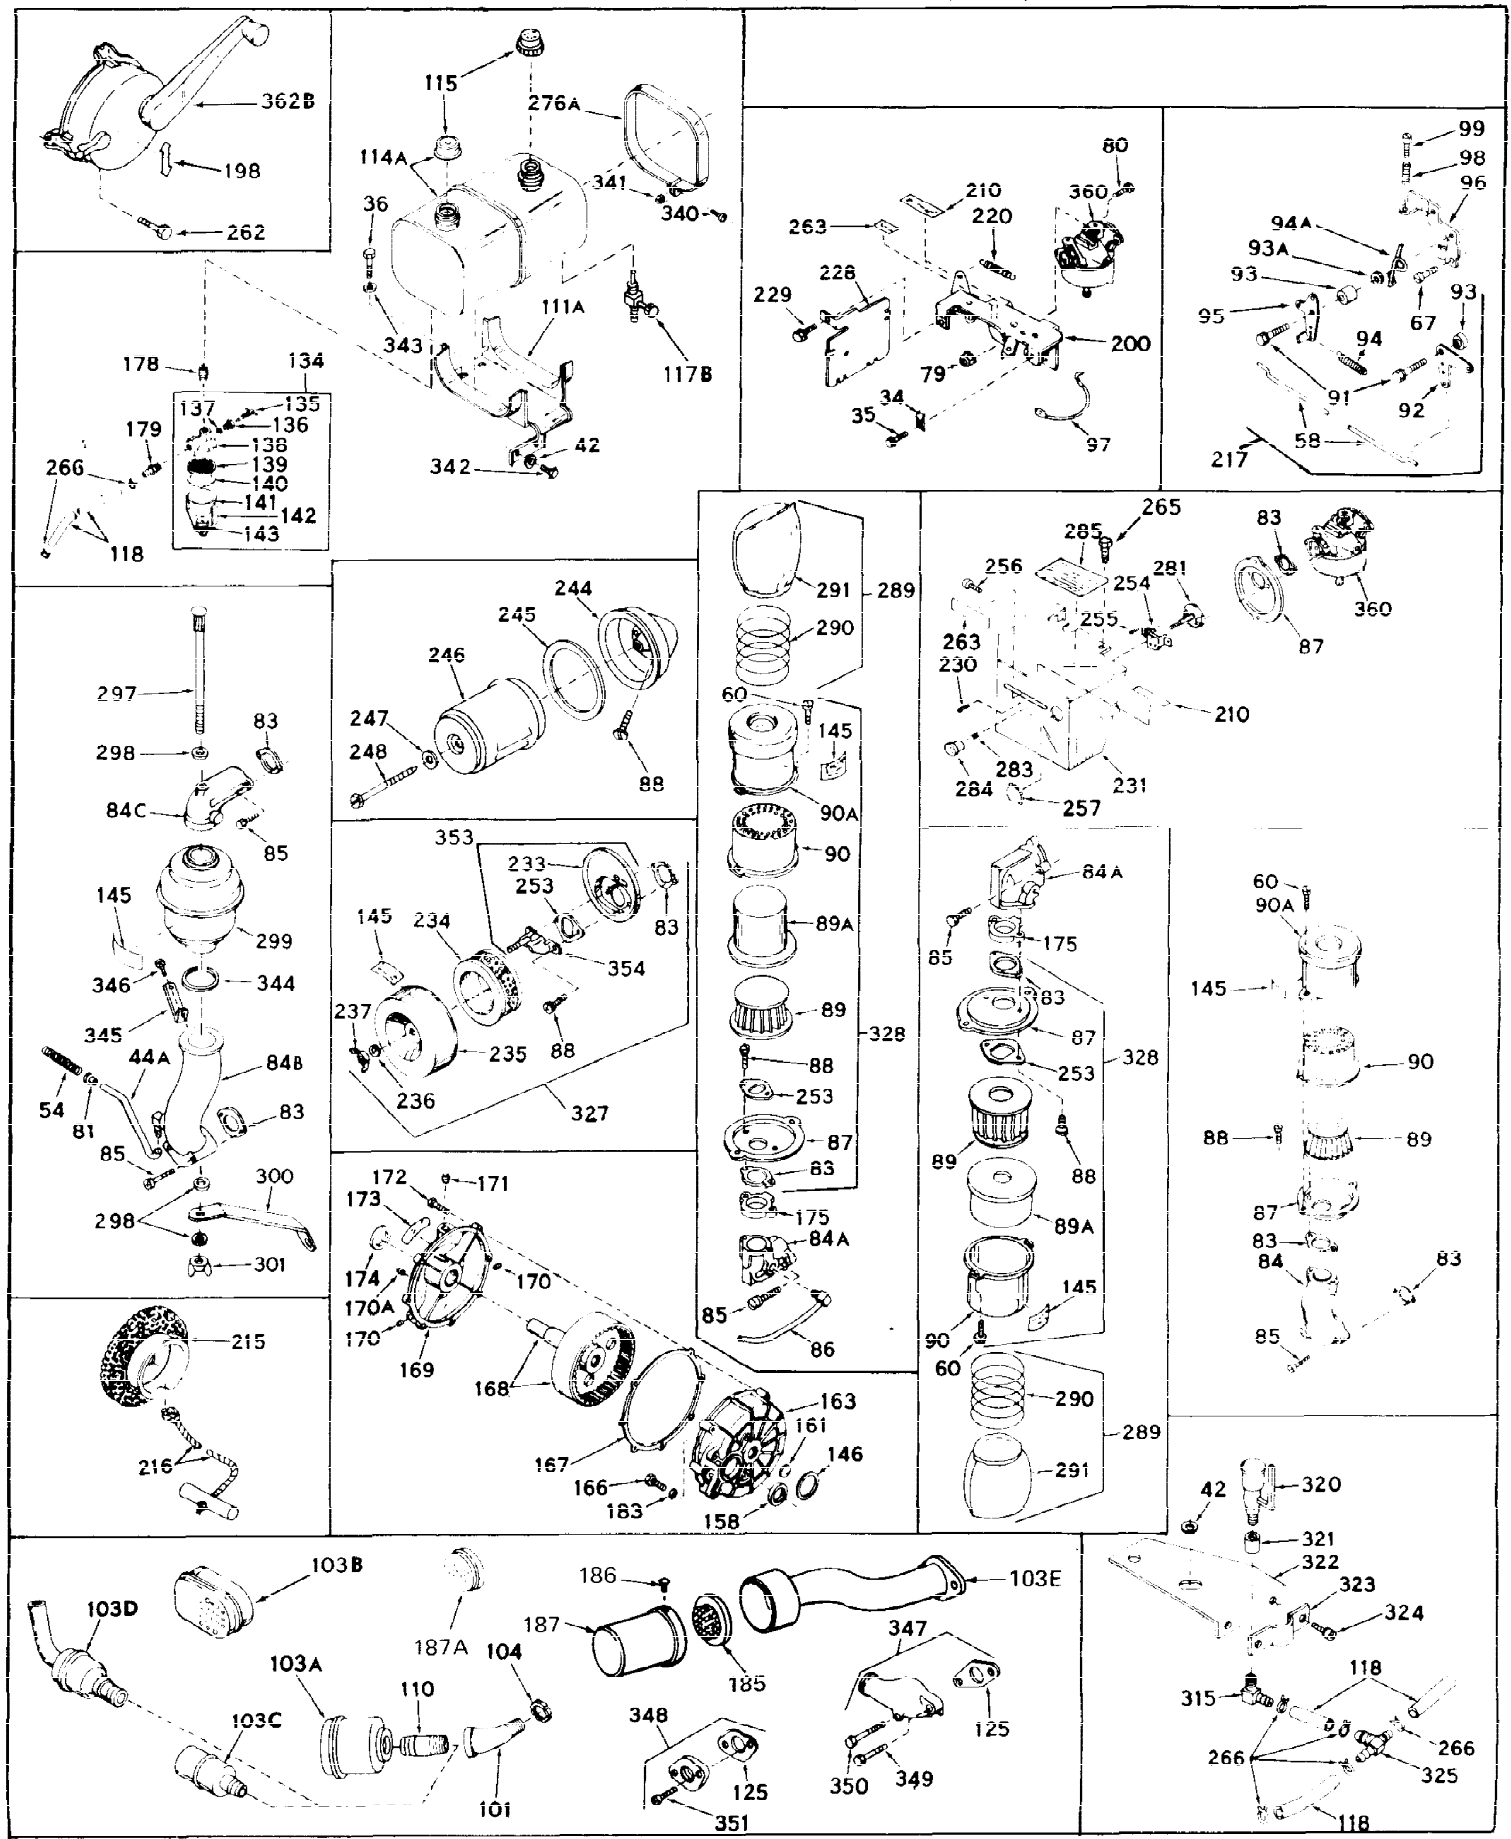

Ref #	Part Number	Qty	Description
34	27793	0	Clip, Conduit
35	28942	0	Screw
36	650694	0	Screw, Hex hd. cap, 5/16-18 x 2
36	650695	0	Screw, Hex hd. cap, 5/16-18 x 2-1/4 (Grade 8)
36	650697	0	Screw, Hex hd. cap, 5/16-18 x 2-1/2
42	26073	0	Washer, Connecting rod bolt
54	28819	0	Spring, Fuel line
54	31778	0	Spring, Coil
58	31879	0	Link, Governor lever to bellcrank
60	650152	0	Screw
67	650399	0	Screw, Phil. fil. hd. Sems, 10-32 x 5/8
79	29752	0	Nut
80	650572	0	Screw
83	27272	0	Gasket, Air cleaner
85	29786	0	Screw
85	650163	0	Screw, Fil. hd. Sems, 10-32 x 7/8
85	650416	0	Screw, Rd. hd. Sems, 10-32 x 1
85	650605	0	Screw
87	31691	0	Bracket, Air cleaner
88	28820	0	Screw
88	650399	0	Screw, Phil. fil. hd. Sems, 10-32 x 5/8
88	650521	0	Screw
89	30727	0	Element, Air cleaner
90A	31715	0	Body, Air cleaner
91	30312	0	Screw, Hex washer hd. Sems, 10-32 x 1/2
92	30712	0	Lever, Bellcrank
93	29530	0	Bushing, Lever
93A	28562	0	Bushing, Lever
94	30202	0	Spring, Extension
94A	32977	0	Spring, Torsion
95	30201A	0	Lever, Speed control
96	30199A	0	Bracket, Speed control
98	28569	0	Spring, Compression
98	32924	0	Spring, Compression
99	29500	0	Screw, Fil. hd. mach., Sems, 8-32 x 3/4
99	650223	0	Screw, Fil. slotted hd. Sems, 8-32 x 5/8
99	650688	0	Screw, Hex hd., 10-32 x 1-5/16" (Drilled)
101	30209	0	Elbow, Exhaust (45ø)
104	28443	0	Nut, Conduit (1/8" thick)
104	32862	0	Nut, Conduit (1/4" thick)
115	32387A	0	Cap, Fuel filler (Charcoal Plastic) (Spurt)
115	33032	0	Cap, Fuel filler (Red Plastic) (Spurt)
118	29774	0	Line, Fuel (Braided 8.25")
118	30705	0	Line, Fuel (Braided 16")
118	30962	0	Line, Fuel (Braided 32")
125	27930	0	Gasket, Exhaust
145	31752	0	Decal, Air cleaner
146	28451	0	Gasket, Housing
171	24590	0	Plug, Pipe
215	28301	0	Pulley, Starter
216	590343	0	Rope & Handle Assy., Starter
217	730152	0	Control Assy., Speed
228	30820	0	Baffle, Heat
229	28942	0	Screw
230	650257	0	Screw, Pan hd. Sems, 8-32 x 5/16