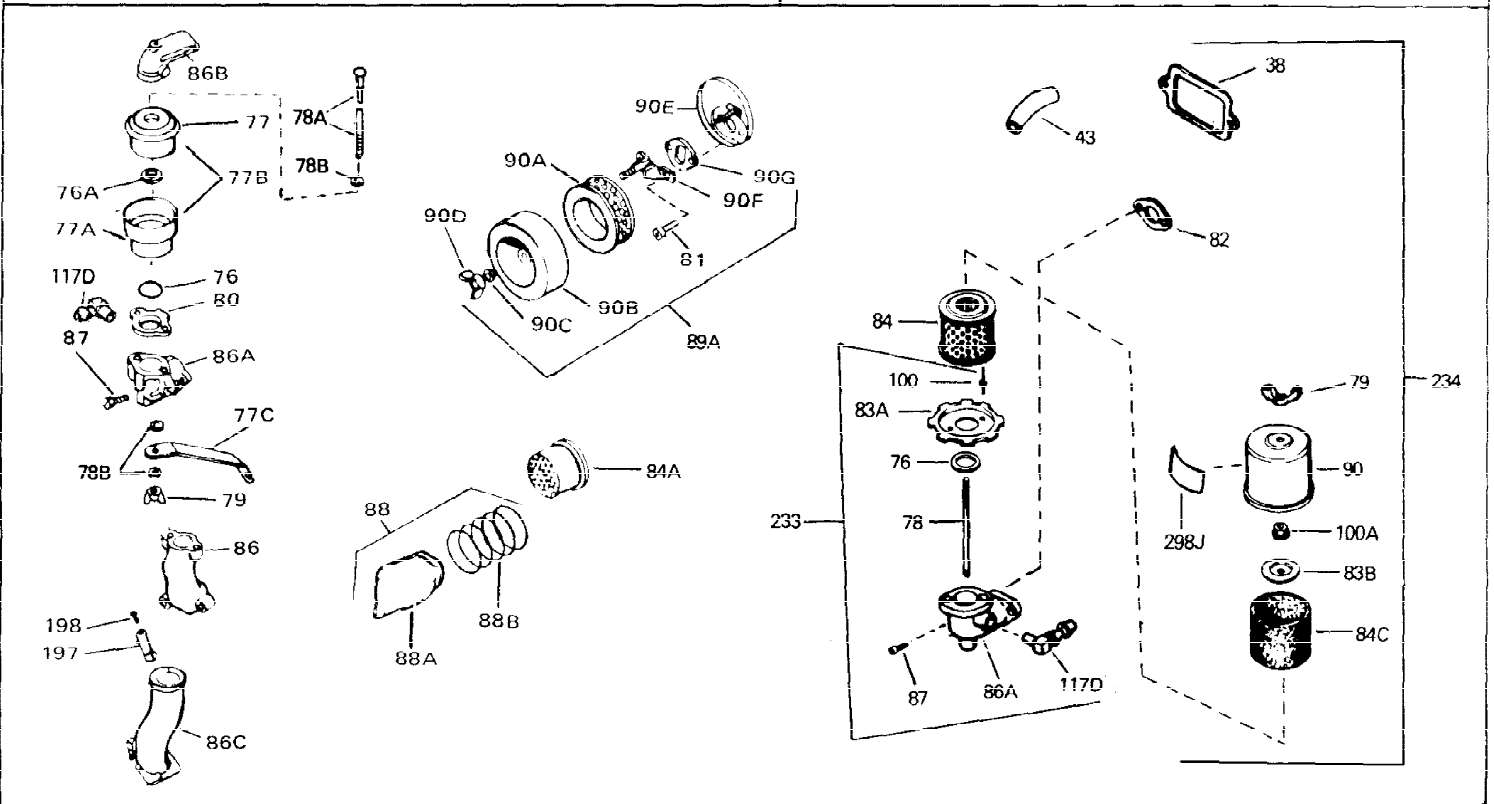

Ref #	Part Number	Qty	Description
35	26073	0	Washer, Connecting rod bolt
35	650570	0	Washer, Flat
35	650691	0	Washer, Flat
36	650694A	0	Screw, Hex flange hd., 5/16-18 x 2
36	650695A	0	Screw, Hex flange hd., 5/16-18 x 2-1/4
36	650697A	0	Screw, Hex flange hd., 5/16-18 x 2-1/2
38	27896	0	Gasket, Breather cover
43	27627	0	Tube, Breather
81	28820	0	Screw
81	30196	0	Screw
81	650521	0	Screw
82	27272	0	Gasket, Air cleaner
86A	34697	0	Elbow, Air cleaner
89A	730128	0	Cleaner Assy., Air
111A	33353	0	Bracket, Lower fuel tank
112A	33352A	0	Bracket, Upper fuel tank
113A	650273	0	Screw
113	650561	0	Screw
117B	33053	0	Valve, Fuel strainer & shut-off
117	33395	0	Fitting, Fuel line
118	33679	0	Bushing, Fuel fitting
121A	29633	0	Muffler
121E	391026	0	Muffler
124A	33171	0	Screen, Muffler
124B	33185	0	Cover & Tube, Muffler
124	650578	0	Screw
125	27930	0	Gasket, Exhaust
129	32862	0	Nut, Conduit (1/4" thick)
130	30244	0	Nipple, Exhaust pipe (2-1/2")
131	30209	0	Elbow, Exhaust (45°)
134	31288	0	Muffler Adapter Kit
135	730130	0	Muffler Adapter Kit
136	6021A	0	Screw, Hex flange hd., 5/16-18 x 1-1/2
137	650697A	0	Screw, Hex flange hd., 5/16-18 x 2-1/2
138	30196	0	Screw
233	34819	0	Elbow Assy., Air cleaner
234	730561	0	Air Cleaner Kit, Dual Element upright,
273	650687	0	Screw, Pan hd. self-tap, 10-32 x 5/16