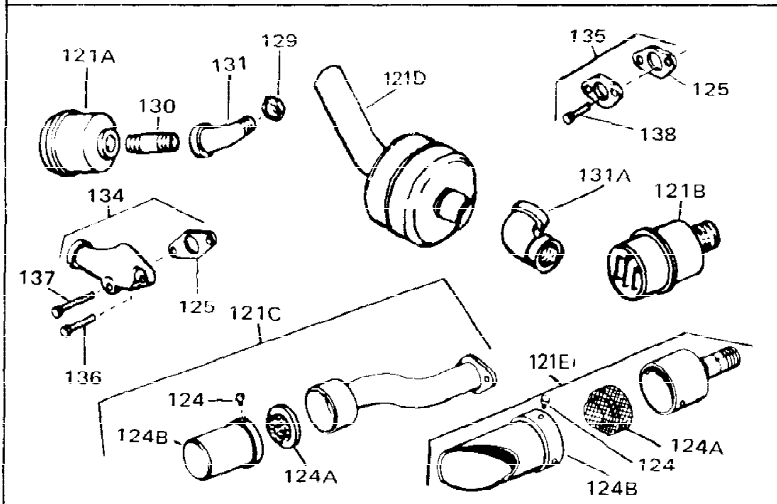

Ref #	Part Number	Qty	Description
35	26073	0	Washer, Connecting rod bolt
35	650570	0	Washer, Flat
35	650691	0	Washer, Flat
36	650694A	0	Screw, Hex flange hd., 5/16-18 x 2
36	650695A	0	Screw, Hex flange hd., 5/16-18 x 2-1/4
36	650697A	0	Screw, Hex flange hd., 5/16-18 x 2-1/2
38	27896	0	Gasket, Breather cover
43	27627	0	Tube, Breather
81	28820	0	Screw
81	30196	0	Screw
81	650521	0	Screw
82	27272	0	Gasket, Air cleaner
86A	34697	0	Elbow, Air cleaner
89A	730128	0	Cleaner Assy., Air
111A	33353	0	Bracket, Lower fuel tank
112A	33352A	0	Bracket, Upper fuel tank
113A	650273	0	Screw
113	650561	0	Screw
117B	33053	0	Valve, Fuel strainer & shut-off
117	33395	0	Fitting, Fuel line
118	33679	0	Bushing, Fuel fitting
121A	29633	0	Muffler
121E	391026	0	Muffler
124A	33171	0	Screen, Muffler
124B	33185	0	Cover & Tube, Muffler
124	650578	0	Screw
125	27930	0	Gasket, Exhaust
129	32862	0	Nut, Conduit (1/4" thick)
130	30244	0	Nipple, Exhaust pipe (2-1/2")
131	30209	0	Elbow, Exhaust (45°)
134	31288	0	Muffler Adapter Kit
135	730130	0	Muffler Adapter Kit
136	6021A	0	Screw, Hex flange hd., 5/16-18 x 1-1/2
137	650697A	0	Screw, Hex flange hd., 5/16-18 x 2-1/2
138	30196	0	Screw
233	34819	0	Elbow Assy., Air cleaner
234	730561	0	Air Cleaner Kit, Dual Element upright,
273	650687	0	Screw, Pan hd. self-tap, 10-32 x 5/16