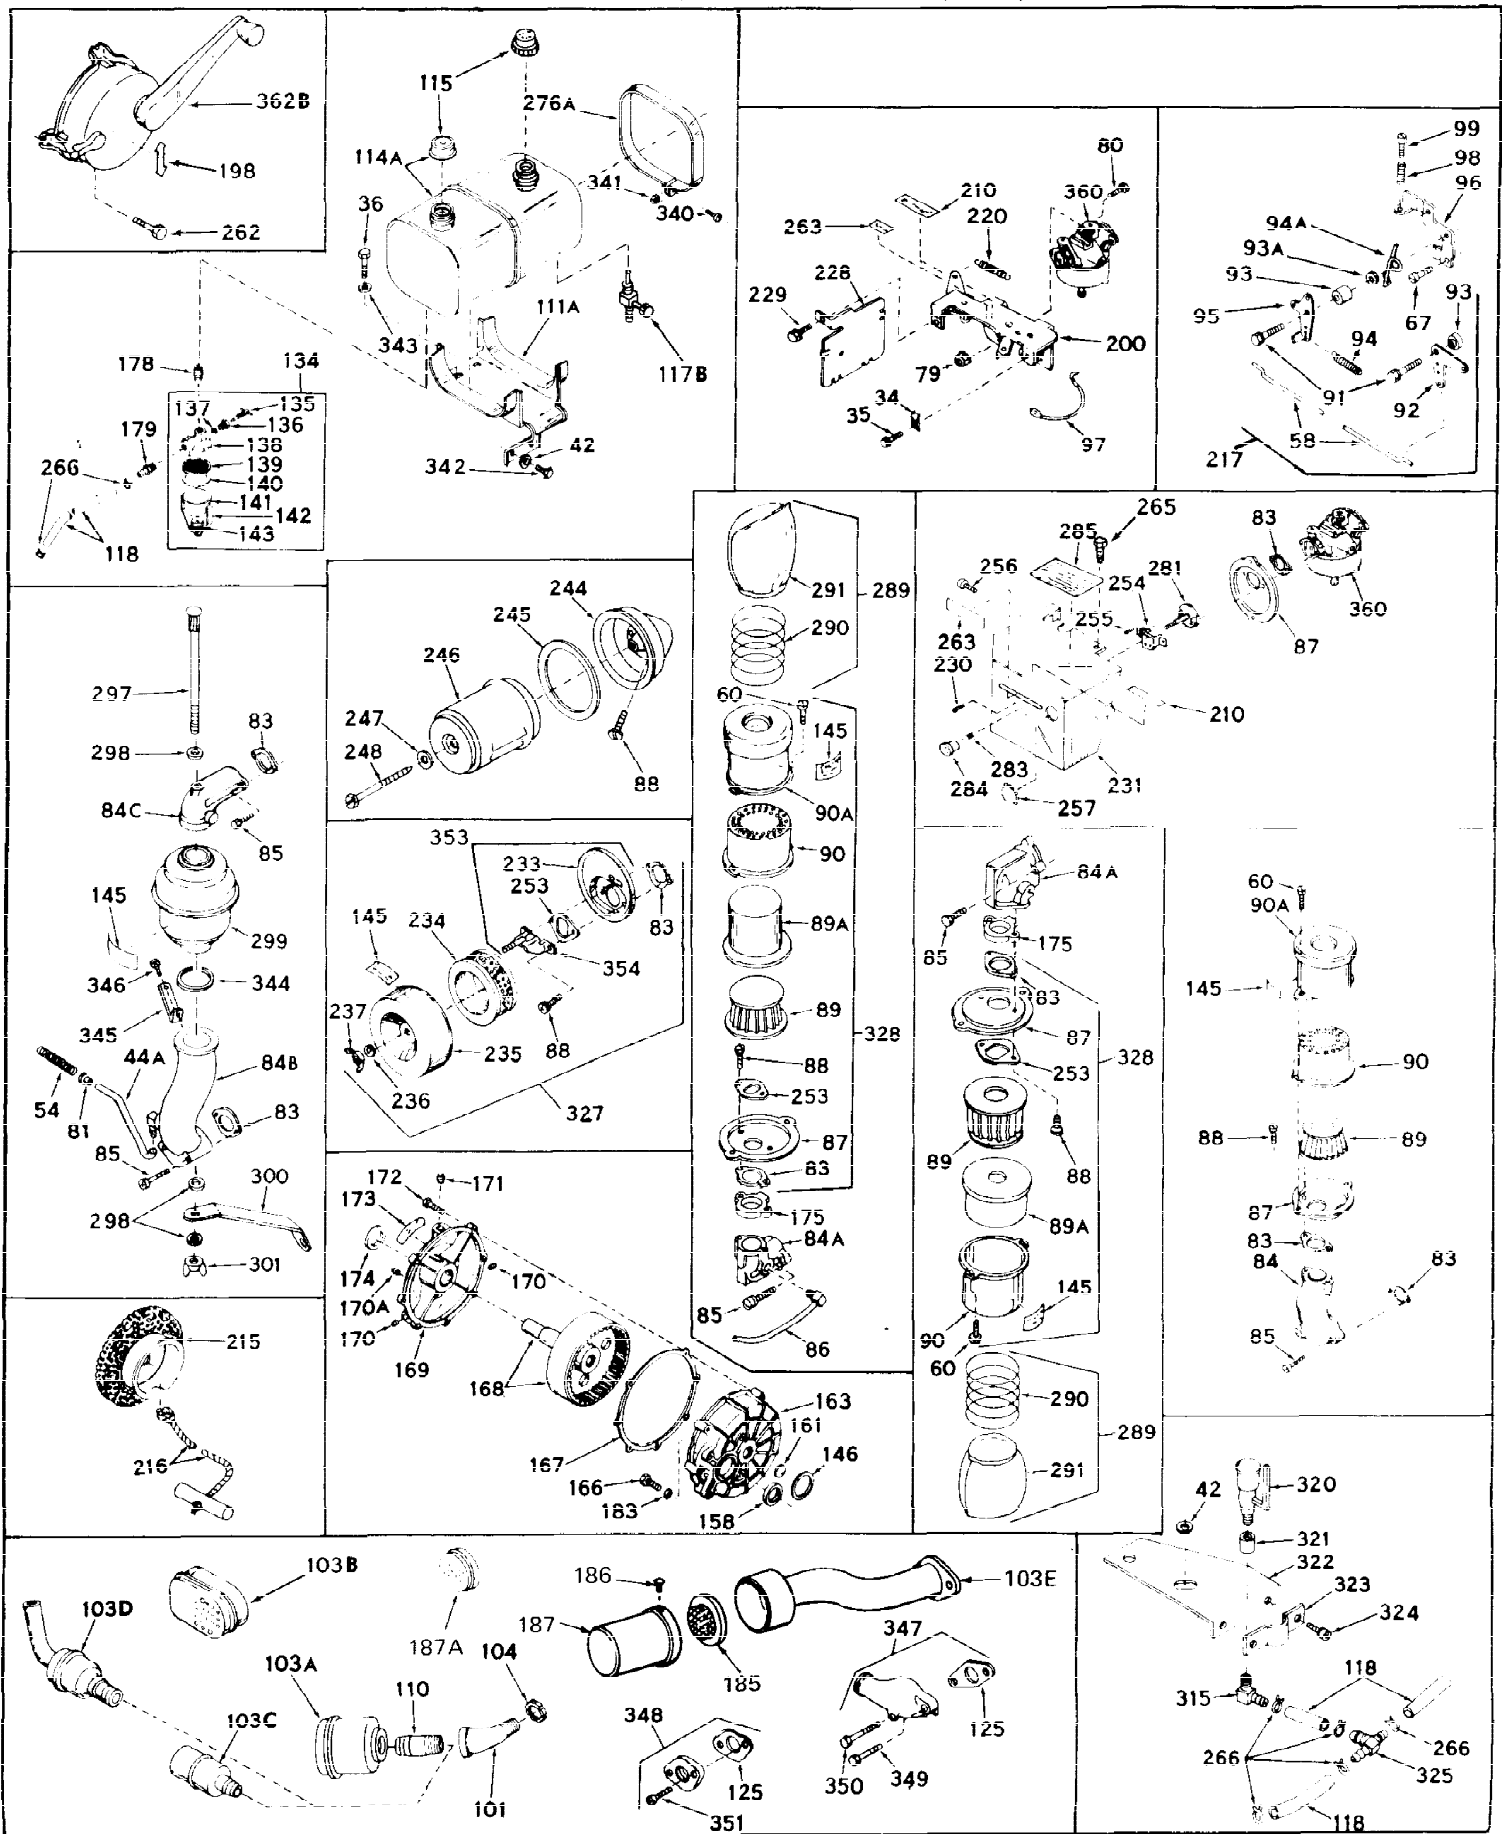

Ref #	Part Number	Qty	Description
34	27793	0	Clip, Conduit
35	28942	0	Screw
36	650694	0	Screw, Hex hd. cap, 5/16-18 x 2
36	650695	0	Screw, Hex hd. cap, 5/16-18 x 2-1/4 (Grade 8
36	650697	0	Screw, Hex hd. cap, 5/16-18 x 2-1/2
42	26073	0	Washer, Connecting rod bolt
54	28819	0	Spring, Fuel line
54	31778	0	Spring, Coil
60	650152	0	Screw
67	650399	0	Screw, Phil. fil. hd. Sems, 10-32 x 5/8
79	29752	0	Nut
80	650572	0	Screw
83	27272	0	Gasket, Air cleaner
85	29786	0	Screw
85	650163	0	Screw, Fil. hd. Sems, 10-32 x 7/8
85	650416	0	Screw, Rd. hd. Sems, 10-32 x 1
85	650605	0	Screw
87	31691	0	Bracket, Air cleaner
88	28820	0	Screw
88	650399	0	Screw, Phil. fil. hd. Sems, 10-32 x 5/8
88	650521	0	Screw
89	30727	0	Element, Air cleaner
90	31692	0	Body, Air cleaner
91	30312	0	Screw, Hex washer hd. Sems, 10-32 x 1/2
98	28569	0	Spring, Compression
98	32924	0	Spring, Compression
99	29500	0	Screw, Fil. hd. mach., Sems, 8-32 x 3/4
99	650223	0	Screw, Fil. slotted hd. Sems, 8-32 x 5/8
99	650688	0	Screw, Hex hd., 10-32 x 1-5/16" (Drilled
104	28443	0	Nut, Conduit (1/8" thick)
104	32862	0	Nut, Conduit (1/4" thick)
115	32387A	0	Cap, Fuel filler (Charcoal Plastic) (Spurt
115	33032	0	Cap, Fuel filler (Red Plastic) (Spurt
118	29774	0	Line, Fuel (Braided 8.25")
118	30705	0	Line, Fuel (Braided 16")
118	30962	0	Line, Fuel (Braided 32")
125	27930	0	Gasket, Exhaust
145	31752	0	Decal, Air cleaner
146	28451	0	Gasket, Housing
158	30256	0	Seal, Oil
161	28508	0	Plug, Expansion
163	30516	0	Housing, Reducer
166	28454	0	Screw
167	30517A	0	Gasket, Reduction cover
168	30797	0	Shaft & Gear Assy.
169	30798	0	Cover, Reducer
170	9556	0	Plug, Oil drain (Sq. hd. pipe, 1/8-27)
170A	9556	0	Plug, Oil drain (Sq. hd. pipe, 1/8-27)
171	24590	0	Plug, Pipe
172	30564	0	Screw
173	28973	0	Decal, Oil fill
174	27897	0	Seal, Oil
183	8274	0	Lockwasher
215	28301	0	Pulley, Starter
216	590343	0	Rope & Handle Assy., Starter