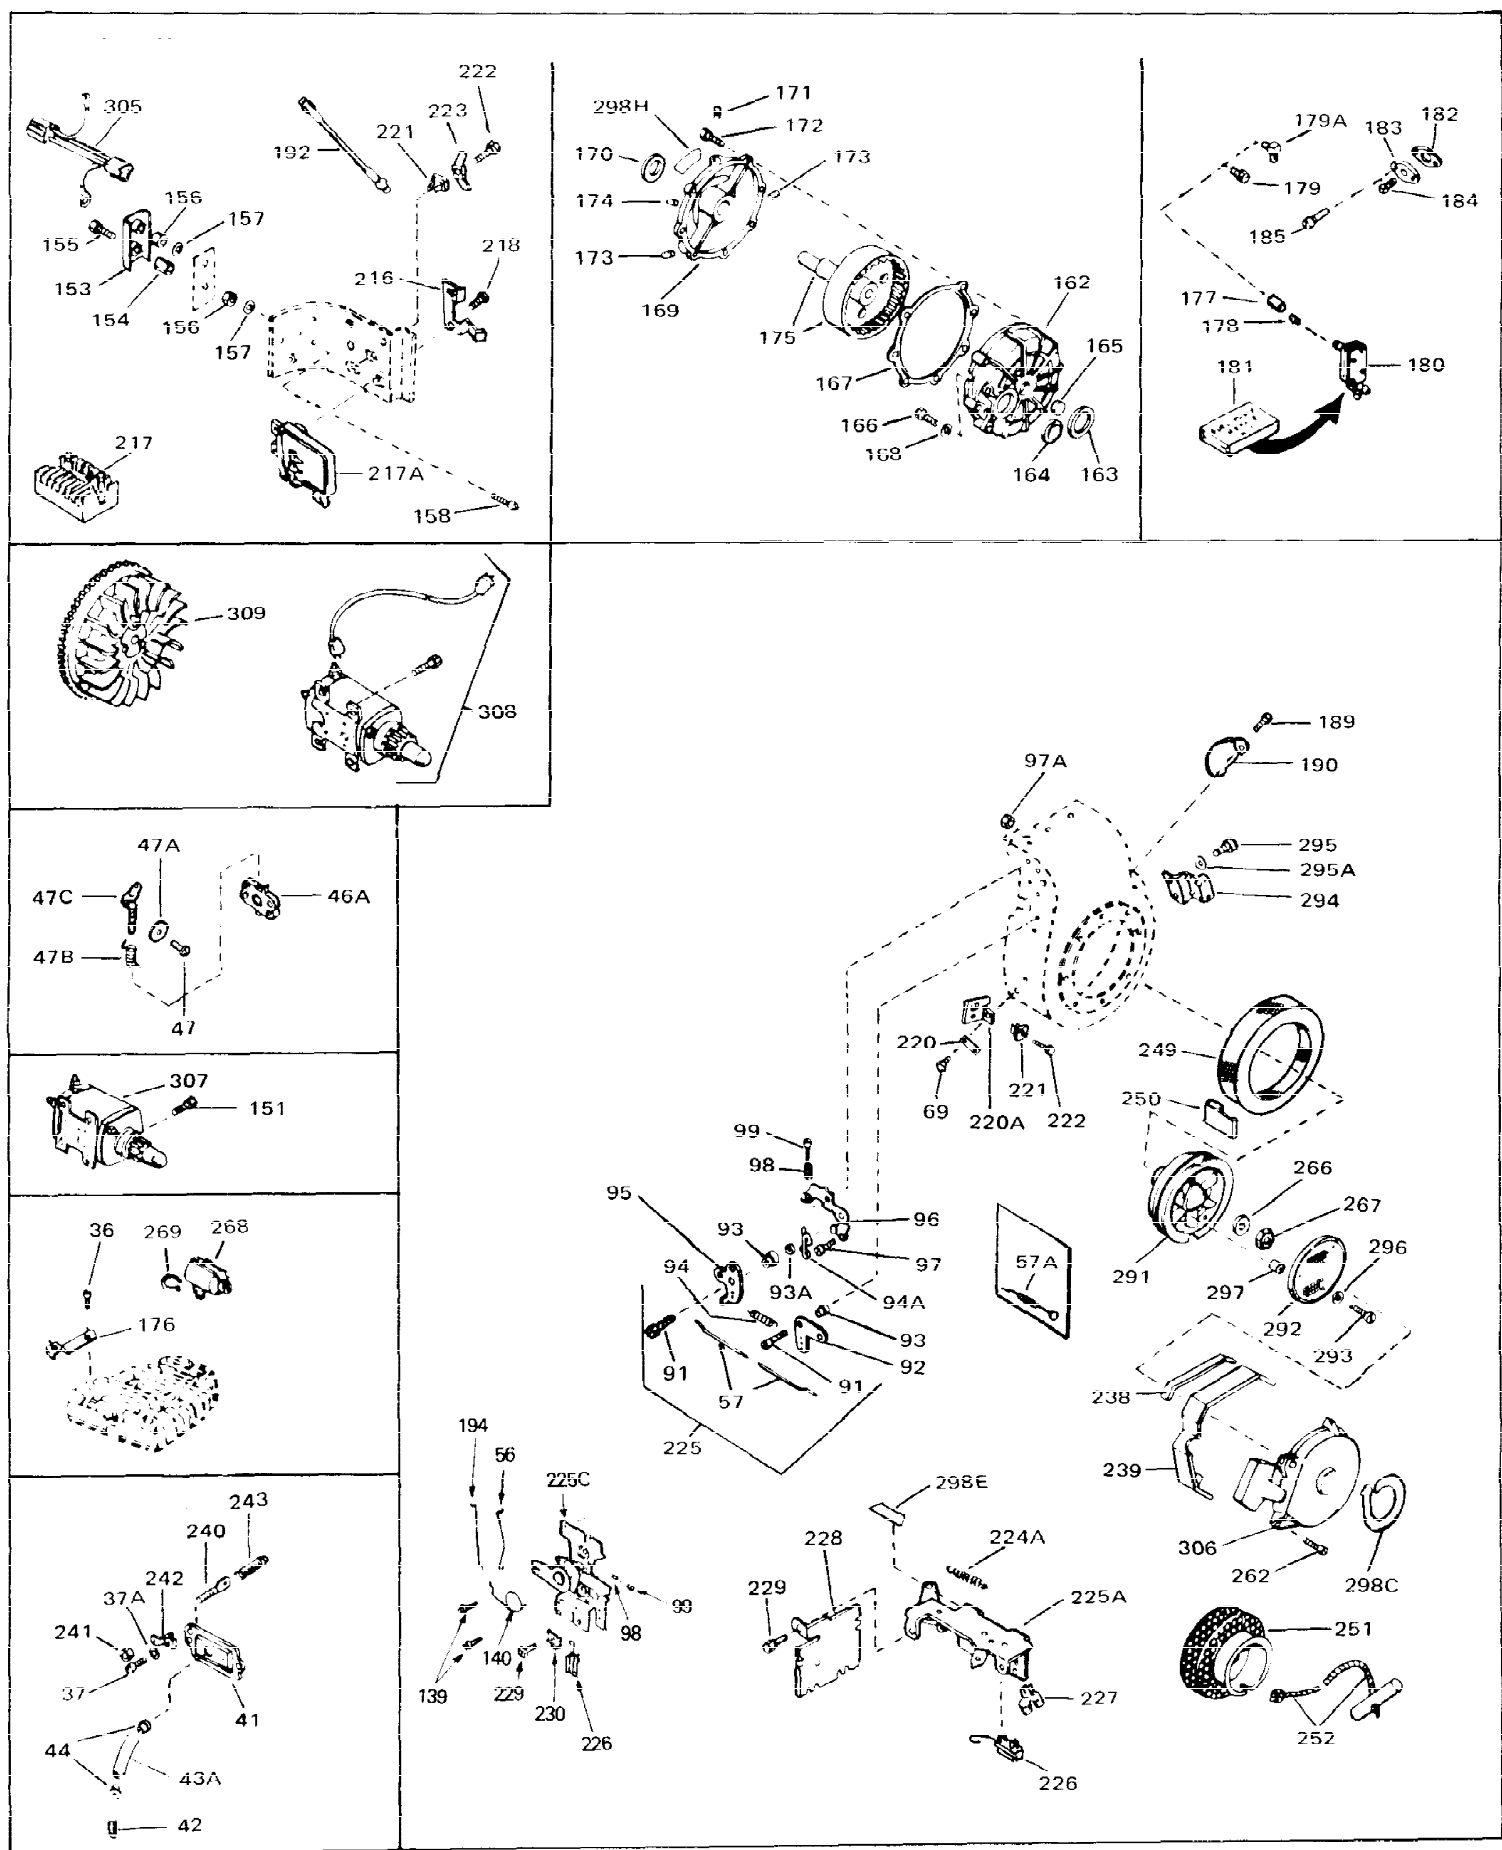

Ref #	Part Number	Qty	Description
36	650694A	0	Screw, Hex flange hd., 5/16-18 x 2
36	650695A	0	Screw, Hex flange hd., 5/16-18 x 2-1/4
36	650697A	0	Screw, Hex flange hd., 5/16-18 x 2-1/2
37	650128	0	Screw
37	650597	0	Screw, Hex washer hd., 10-24 x 5/8
37A	27261	0	Washer, Flat
41	28425	0	Cover, Valve chamber
56	31710	0	Link, Throttle
69	29747A	0	Screw
98	32924	0	Spring, Compression
98	28569	0	Spring, Compression
98	31342	0	Spring, Compression
99	29500	0	Screw, Fil. hd. mach., Sems, 8-32 x 3/4
99	650549	0	Screw
99	650688	0	Screw, Hex hd., 10-32 x 1-5/16" (Drilled
179A	28566	0	Fitting, Fuel
179	33229	0	Fitting, Pipe
180	32959	0	Pump, impulse fuel
181	33010	0	Repair Kit, Impulse fuel pump
182	32683	0	Gasket, Fuel pump
183	32955	0	Cover, Fuel pump pad
184	9556	0	Plug, Oil drain (Sq. hd. pipe, 1/8-27)
185	30688	0	Screw, Hex hd. Sems, 1/4-20 x 1/2
225	730152	0	Control Assy., Speed
227	33177	0	Terminal
240	30845A	0	Bolt, Governor adjusting
241	33450	0	Nut, Lock
243	30886A	0	Spring, Governor bolt
262	29716	0	Screw
266	650815	0	Washer, Belleville
267	8115	0	Nut, Hex
305	33018	0	Harness, Adapter
306	590427	0	Starter, Rewind
308	32386	0	Starter Motor Kit (110-120 Volt)
308	32901	0	Starter Motor Kit (110-120 Volt)
308	33328	0	Starter Motor Kit (110-120 Volt)
308	33328A	0	Starter Motor Kit (110-120 Volt)
308	33518	0	Starter Motor Kit (110-120 Volt)
308	33518A	0	Starter Motor Kit (110-120 Volt)
308	33518B	0	Starter Motor Kit (110-120 Volt)
309	30811A	0	Flywheel