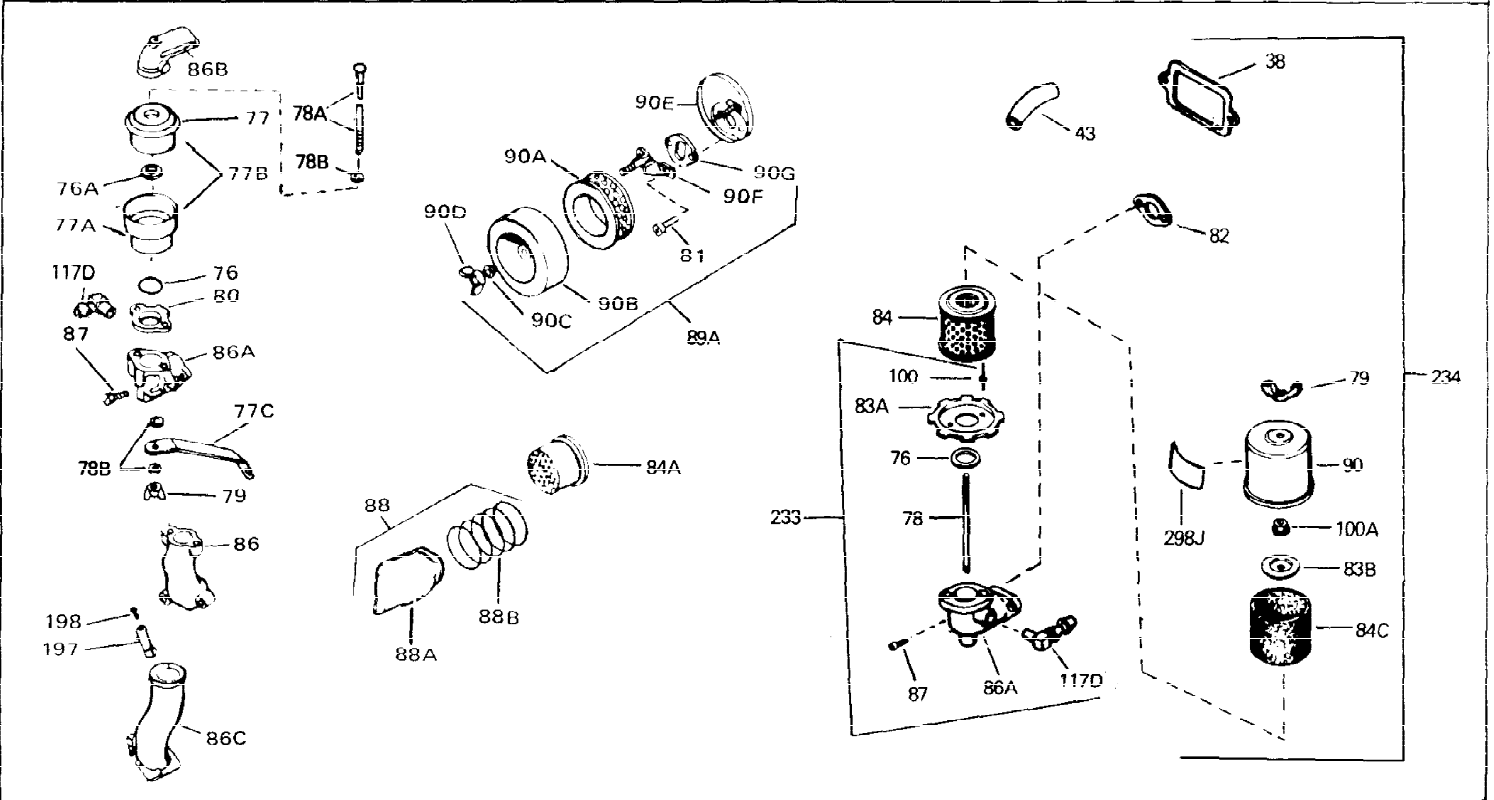

Ref #	Part Number	Qty	Description
35	26073	0	Washer, Connecting rod bolt
35	650570	0	Washer, Flat
35	650691	0	Washer, Flat
36	650694A	0	Screw, Hex flange hd., 5/16-18 x 2
36	650695A	0	Screw, Hex flange hd., 5/16-18 x 2-1/4
36	650697A	0	Screw, Hex flange hd., 5/16-18 x 2-1/2
38	27896	0	Gasket, Breather cover
43	27627	0	Tube, Breather
81	28820	0	Screw
81	30196	0	Screw
81	650521	0	Screw
82	27272	0	Gasket, Air cleaner
86A	34697	0	Elbow, Air cleaner
89A	730128	0	Cleaner Assy., Air
113	30688	0	Screw, Hex hd. Sems, 1/4-20 x 1/2
117B	33053	0	Valve, Fuel strainer & shut-off
117	33395	0	Fitting, Fuel line
118	33679	0	Bushing, Fuel fitting
121E	391026	0	Muffler
124A	33171	0	Screen, Muffler
124B	33185	0	Cover & Tube, Muffler
124	650578	0	Screw
125	27930	0	Gasket, Exhaust
129	32862	0	Nut, Conduit (1/4" thick)
131	30209	0	Elbow, Exhaust (45°)
134	31288	0	Muffler Adapter Kit
135	730130	0	Muffler Adapter Kit
136	6021A	0	Screw, Hex flange hd., 5/16-18 x 1-1/2
137	650697A	0	Screw, Hex flange hd., 5/16-18 x 2-1/2
138	30196	0	Screw
233	34819	0	Elbow Assy., Air cleaner
234	730561	0	Air Cleaner Kit, Dual Element upright,
273	650687	0	Screw, Pan hd. self-tap, 10-32 x 5/16