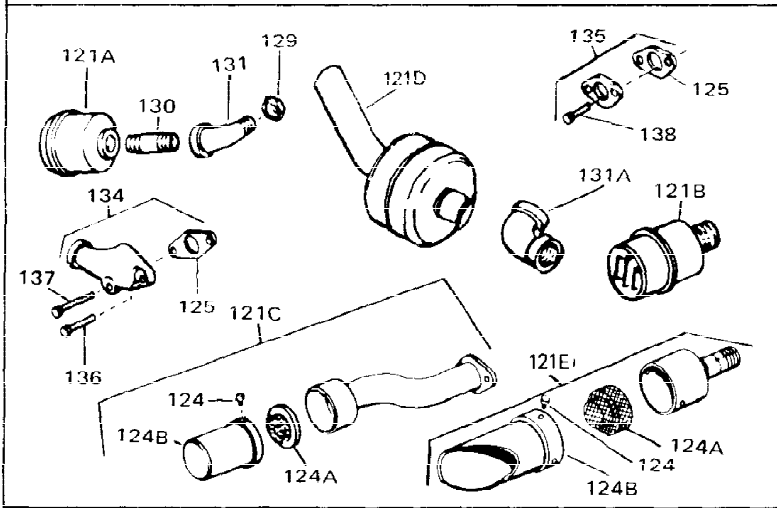

Ref #	Part Number	Qty	Description
35	26073	0	Washer, Connecting rod bolt
35	650570	0	Washer, Flat
35	650691	0	Washer, Flat
36	650694A	0	Screw, Hex flange hd., 5/16-18 x 2
36	650695A	0	Screw, Hex flange hd., 5/16-18 x 2-1/4
36	650697A	0	Screw, Hex flange hd., 5/16-18 x 2-1/2
38	27896	0	Gasket, Breather cover
43	27627	0	Tube, Breather
81	28820	0	Screw
81	30196	0	Screw
81	650521	0	Screw
82	27272	0	Gasket, Air cleaner
86A	34697	0	Elbow, Air cleaner
89A	730128	0	Cleaner Assy., Air
113	30688	0	Screw, Hex hd. Sems, 1/4-20 x 1/2
117B	33053	0	Valve, Fuel strainer & shut-off
117	33395	0	Fitting, Fuel line
118	33679	0	Bushing, Fuel fitting
121E	391026	0	Muffler
124A	33171	0	Screen, Muffler
124B	33185	0	Cover & Tube, Muffler
124	650578	0	Screw
125	27930	0	Gasket, Exhaust
129	32862	0	Nut, Conduit (1/4" thick)
131	30209	0	Elbow, Exhaust (45°)
134	31288	0	Muffler Adapter Kit
135	730130	0	Muffler Adapter Kit
136	6021A	0	Screw, Hex flange hd., 5/16-18 x 1-1/2
137	650697A	0	Screw, Hex flange hd., 5/16-18 x 2-1/2
138	30196	0	Screw
233	34819	0	Elbow Assy., Air cleaner
234	730561	0	Air Cleaner Kit, Dual Element upright,
273	650687	0	Screw, Pan hd. self-tap, 10-32 x 5/16