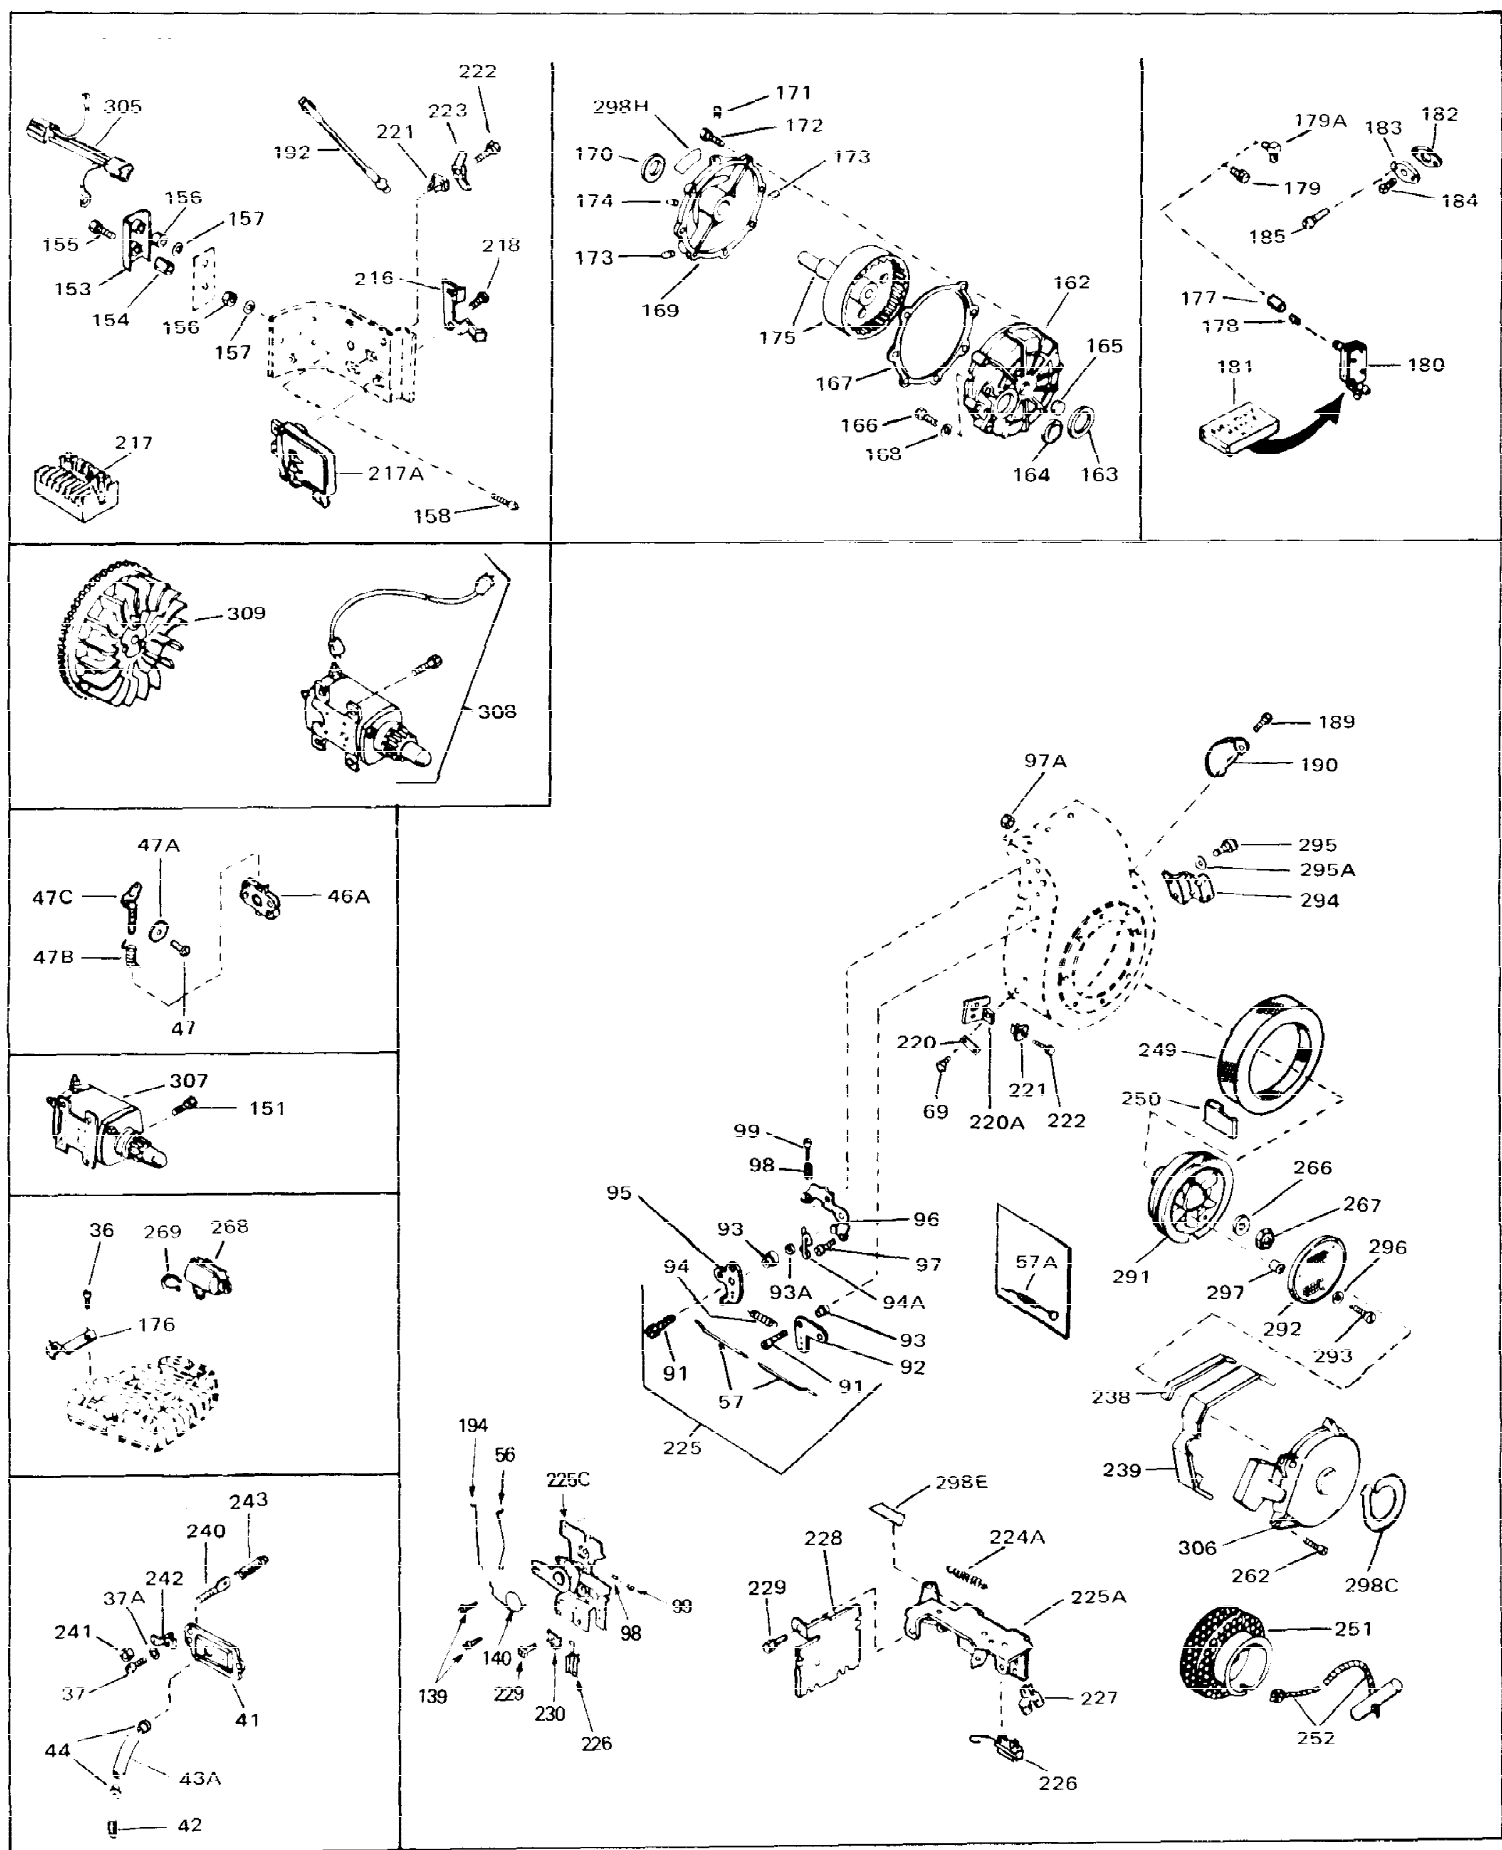

Ref #	Part Number	Qty	Description
36	650694A	0	Screw, Hex flange hd., 5/16-18 x 2
36	650695A	0	Screw, Hex flange hd., 5/16-18 x 2-1/4
36	650697A	0	Screw, Hex flange hd., 5/16-18 x 2-1/2
37	650128	0	Screw
37	650597	0	Screw, Hex washer hd., 10-24 x 5/8
37A	27261	0	Washer, Flat
41	28425	0	Cover, Valve chamber
56	31710	0	Link, Throttle
69	29747A	0	Screw
98	28569	0	Spring, Compression
98	31342	0	Spring, Compression
98	32924	0	Spring, Compression
99	29500	0	Screw, Fil. hd. mach., Sems, 8-32 x 3/4
99	650549	0	Screw
99	650688	0	Screw, Hex hd., 10-32 x 1-5/16" (Drilled
151	30688	0	Screw, Hex hd. Sems, 1/4-20 x 1/2
153	30064	0	Cover, Rectifier panel
154	30065	0	Nut, Long 5-40
155	30066	0	Screw
156	28728	0	Nut
157	28727	0	Lockwasher
158	28726	0	Screw, Phil. rd. hd., 5-40 x 9/16
179A	28566	0	Fitting, Fuel
179	33229	0	Fitting, Pipe
180	32959	0	Pump, impulse fuel
181	33010	0	Repair Kit, Impulse fuel pump
182	32683	0	Gasket, Fuel pump
183	32955	0	Cover, Fuel pump pad
184	9556	0	Plug, Oil drain (Sq. hd. pipe, 1/8-27)
185	30688	0	Screw, Hex hd. Sems, 1/4-20 x 1/2
225	730152	0	Control Assy., Speed
226	610973	0	Terminal Assy.
227	33177	0	Terminal
229	28942	0	Screw
230	27793	0	Clip, Conduit
262	29716	0	Screw
266	650815	0	Washer, Belleville
267	8115	0	Nut, Hex
305	33018	0	Harness, Adapter
306	590420	0	Starter, Rewind
307	29965	0	Motor, Starter (12 Volt)
307	32468	0	Motor, Starter (12 Volt)
307	32468A	0	Motor, Starter (12 Volt)
307	32468B	0	Motor, Starter (12 Volt)
307	33606	0	Motor, Starter (12 Volt)
308	32386	0	Starter Motor Kit (110-120 Volt)
308	32901	0	Starter Motor Kit (110-120 Volt)
308	33328	0	Starter Motor Kit (110-120 Volt)
308	33328A	0	Starter Motor Kit (110-120 Volt)
308	33518	0	Starter Motor Kit (110-120 Volt)
308	33518A	0	Starter Motor Kit (110-120 Volt)
308	33518B	0	Starter Motor Kit (110-120 Volt)
309	30811A	0	Flywheel