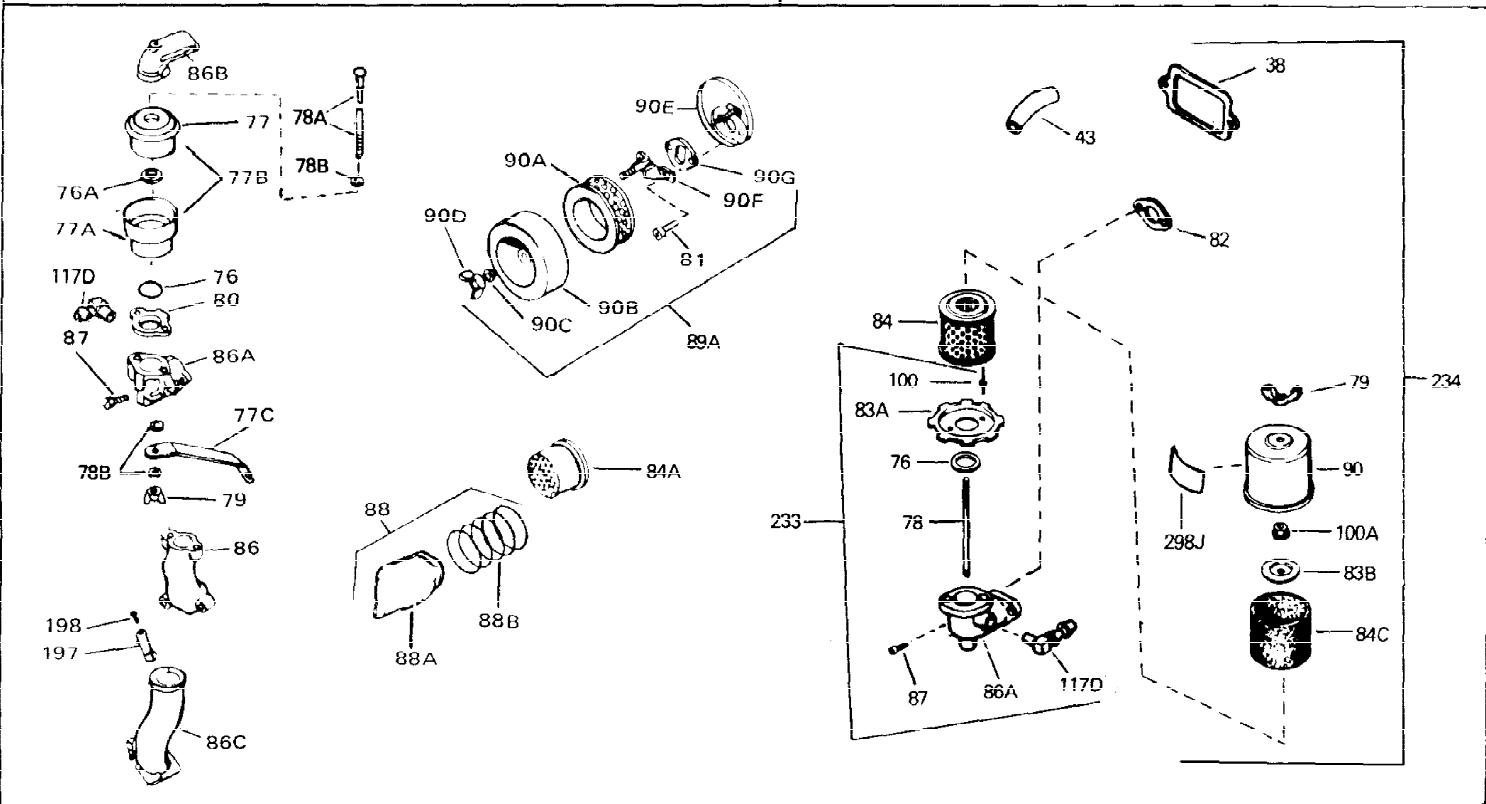

Ref #	Part Number	Qty	Description
35	26073	0	Washer, Connecting rod bolt
35	650570	0	Washer, Flat
35	650691	0	Washer, Flat
36	650694A	0	Screw, Hex flange hd., 5/16-18 x 2
36	650695A	0	Screw, Hex flange hd., 5/16-18 x 2-1/4
36	650697A	0	Screw, Hex flange hd., 5/16-18 x 2-1/2
38	27896	0	Gasket, Breather cover
43	27627	0	Tube, Breather
81	28820	0	Screw
81	30196	0	Screw
81	650521	0	Screw
82	27272	0	Gasket, Air cleaner
86A	31431	0	Elbow, Air cleaner
86A	34697	0	Elbow, Air cleaner
87	650416	0	Screw, Rd. hd. Sems, 10-32 x 1
89A	730128	0	Cleaner Assy., Air
111A	31694	0	Bracket, Fuel tank
113	650561	0	Screw
117	28584	0	Strainer & Elbow
117B	33053	0	Valve, Fuel strainer & shut-off
121A	29633	0	Muffler
121E	391026	0	Muffler
124A	33171	0	Screen, Muffler
124B	33185	0	Cover & Tube, Muffler
124	650578	0	Screw
125	27930	0	Gasket, Exhaust
129	32862	0	Nut, Conduit (1/4" thick)
130	30244	0	Nipple, Exhaust pipe (2-1/2")
131	30209	0	Elbow, Exhaust (45ø)
134	31288	0	Muffler Adapter Kit
135	730130	0	Muffler Adapter Kit
136	6021A	0	Screw, Hex flange hd., 5/16-18 x 1-1/2
137	650697A	0	Screw, Hex flange hd., 5/16-18 x 2-1/2
138	30196	0	Screw
201B	31697	0	Strap, Fuel tank
202	29212	0	Screw
203	6202	0	Screw
210	29752	0	Nut
233	34819	0	Elbow Assy., Air cleaner
234	730561	0	Air Cleaner Kit, Dual Element upright,
273	650687	0	Screw, Pan hd. self-tap, 10-32 x 5/16