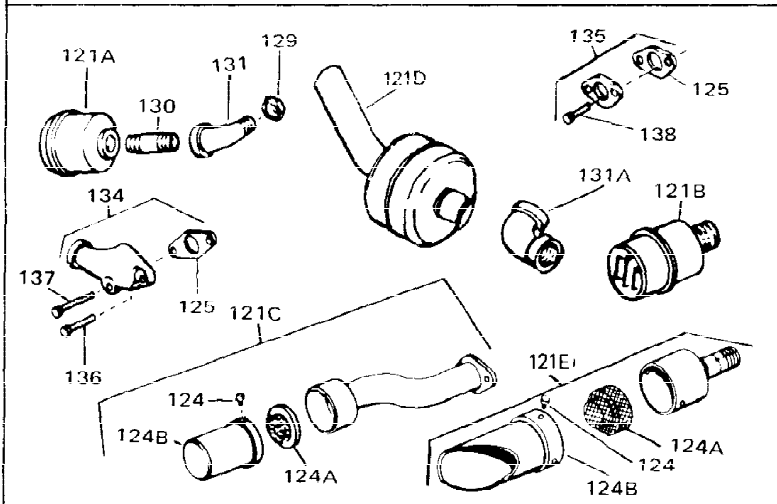

Ref #	Part Number	Qty	Description
35	26073	0	Washer, Connecting rod bolt
35	650570	0	Washer, Flat
35	650691	0	Washer, Flat
36	650694A	0	Screw, Hex flange hd., 5/16-18 x 2
36	650695A	0	Screw, Hex flange hd., 5/16-18 x 2-1/4
36	650697A	0	Screw, Hex flange hd., 5/16-18 x 2-1/2
38	27896	0	Gasket, Breather cover
43	27627	0	Tube, Breather
81	28820	0	Screw
81	30196	0	Screw
81	650521	0	Screw
82	27272	0	Gasket, Air cleaner
86A	31431	0	Elbow, Air cleaner
86A	34697	0	Elbow, Air cleaner
87	650416	0	Screw, Rd. hd. Sems, 10-32 x 1
89A	730128	0	Cleaner Assy., Air
111A	31694	0	Bracket, Fuel tank
113	650561	0	Screw
117	28584	0	Strainer & Elbow
117B	33053	0	Valve, Fuel strainer & shut-off
121A	29633	0	Muffler
121E	391026	0	Muffler
124A	33171	0	Screen, Muffler
124B	33185	0	Cover & Tube, Muffler
124	650578	0	Screw
125	27930	0	Gasket, Exhaust
129	32862	0	Nut, Conduit (1/4" thick)
130	30244	0	Nipple, Exhaust pipe (2-1/2")
131	30209	0	Elbow, Exhaust (45ø)
134	31288	0	Muffler Adapter Kit
135	730130	0	Muffler Adapter Kit
136	6021A	0	Screw, Hex flange hd., 5/16-18 x 1-1/2
137	650697A	0	Screw, Hex flange hd., 5/16-18 x 2-1/2
138	30196	0	Screw
201B	31697	0	Strap, Fuel tank
202	29212	0	Screw
203	6202	0	Screw
210	29752	0	Nut
233	34819	0	Elbow Assy., Air cleaner
234	730561	0	Air Cleaner Kit, Dual Element upright,
273	650687	0	Screw, Pan hd. self-tap, 10-32 x 5/16