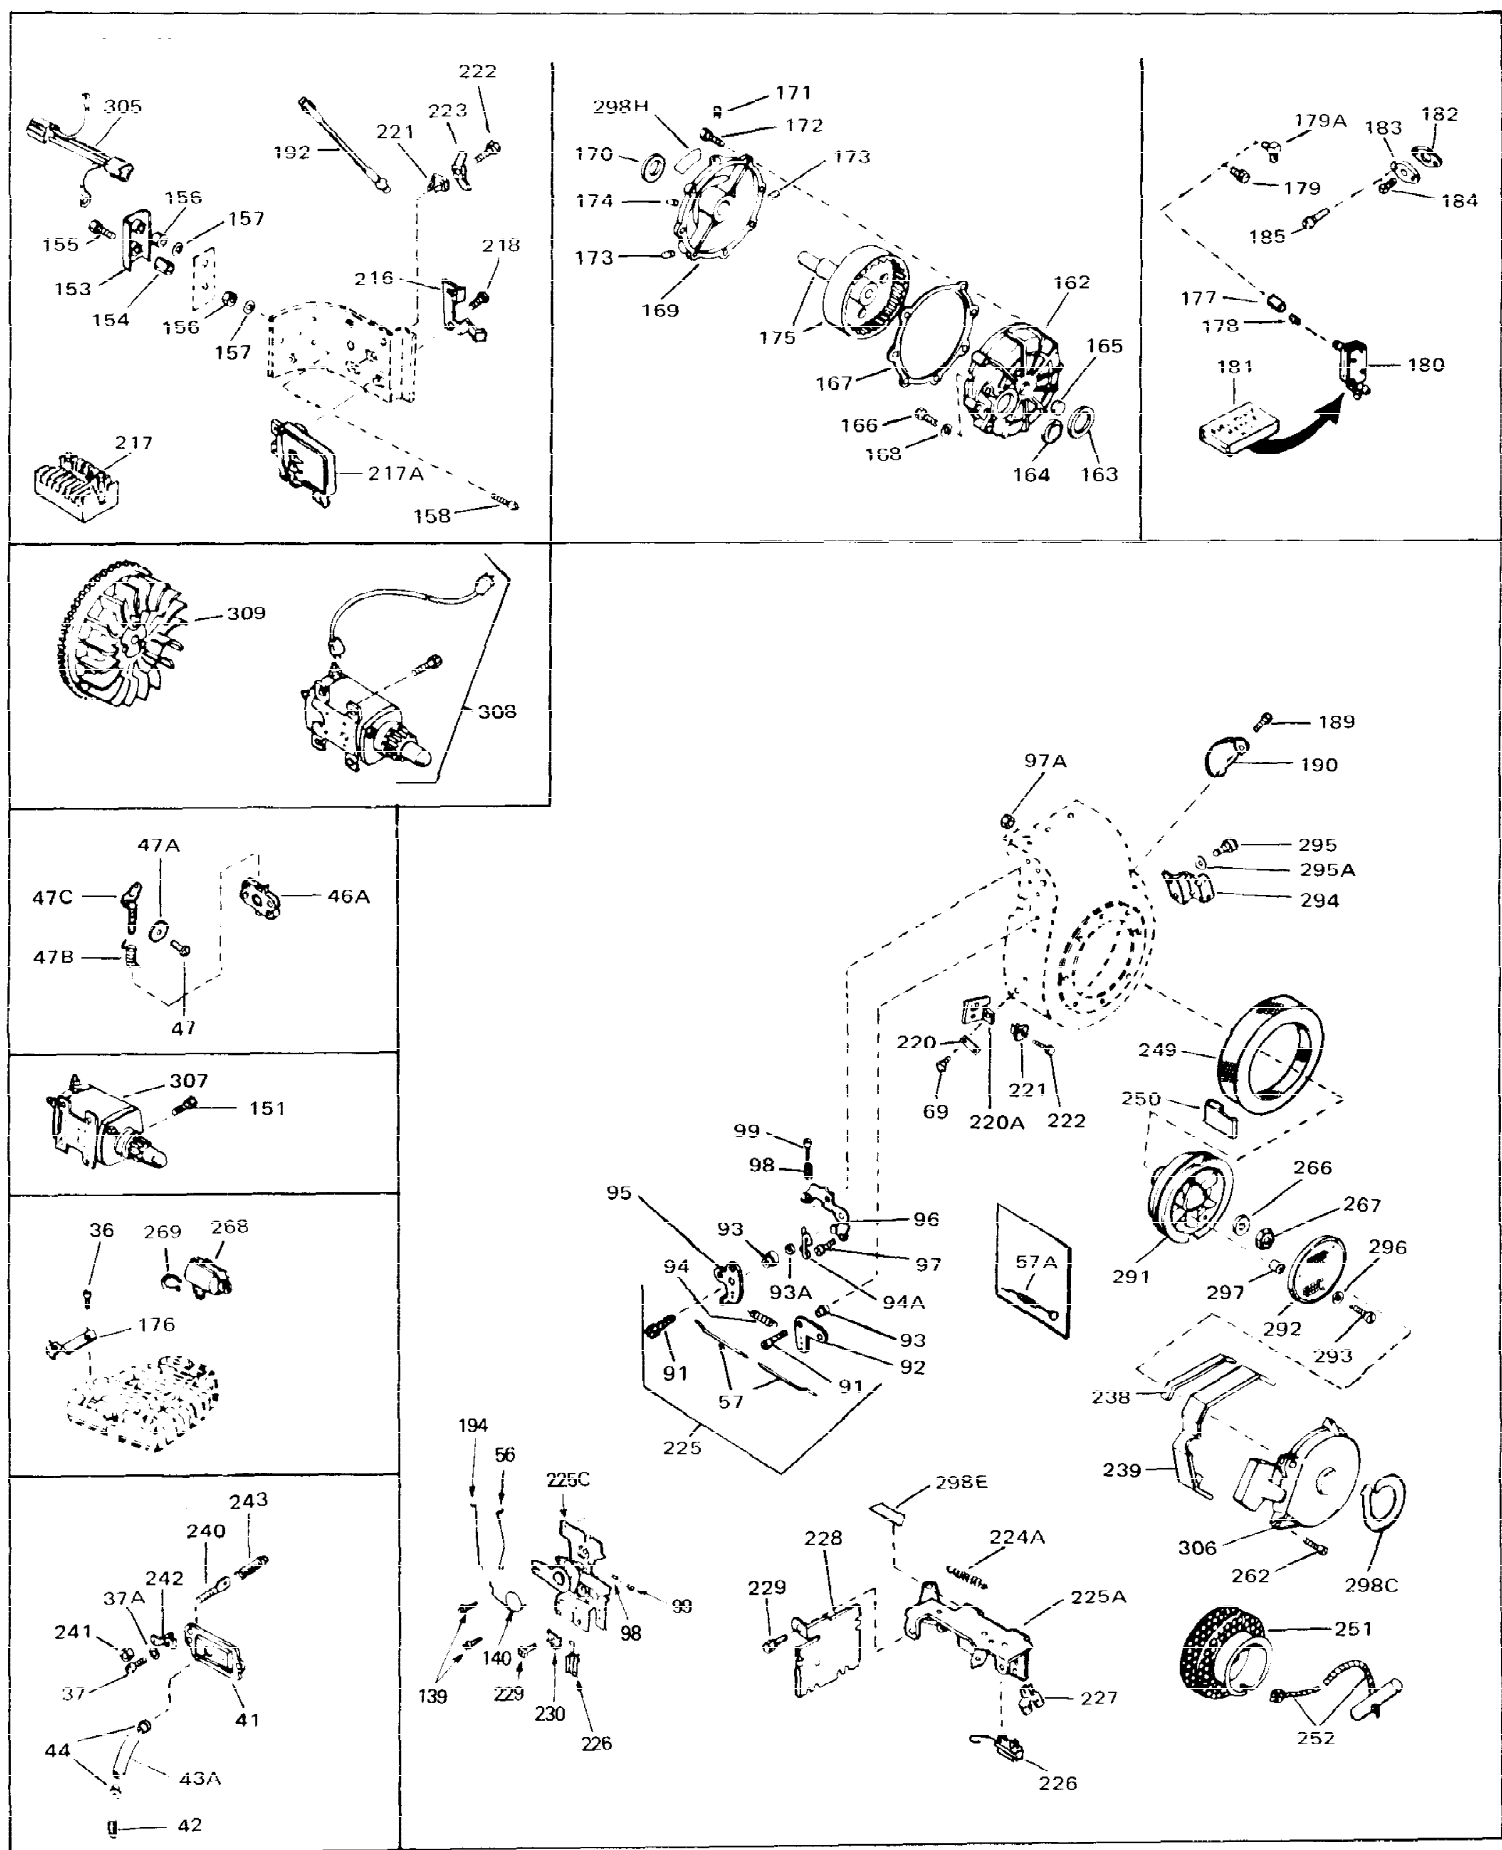

Ref #	Part Number	Qty	Description
36	650694A	0	Screw, Hex flange hd., 5/16-18 x 2
36	650695A	0	Screw, Hex flange hd., 5/16-18 x 2-1/4
36	650697A	0	Screw, Hex flange hd., 5/16-18 x 2-1/2
37	650128	0	Screw
37	650597	0	Screw, Hex washer hd., 10-24 x 5/8
37A	27261	0	Washer, Flat
41	28425	0	Cover, Valve chamber
56	30824	0	Link, Throttle
69	29747A	0	Screw
98	31342	0	Spring, Compression
98	32924	0	Spring, Compression
98	28569	0	Spring, Compression
99	29500	0	Screw, Fil. hd. mach., Sems, 8-32 x 3/4
99	650549	0	Screw
99	650688	0	Screw, Hex hd., 10-32 x 1-5/16" (Drilled
182	32683	0	Gasket, Fuel pump
183	32955	0	Cover, Fuel pump pad
184	9556	0	Plug, Oil drain (Sq. hd. pipe, 1/8-27)
185	30688	0	Screw, Hex hd. Sems, 1/4-20 x 1/2
224A	30826	0	Spring, Extension
225	730152	0	Control Assy., Speed
225A	33110A	0	Control Assy., Speed (Remote)
226	610973	0	Terminal Assy.
227	33177	0	Terminal
229	28942	0	Screw
230	27793	0	Clip, Conduit
262	29716	0	Screw
266	650815	0	Washer, Belleville
267	8115	0	Nut, Hex
305	33018	0	Harness, Adapter
306	590427	0	Starter, Rewind
308	32386	0	Starter Motor Kit (110-120 Volt)
308	32901	0	Starter Motor Kit (110-120 Volt)
308	33328	0	Starter Motor Kit (110-120 Volt)
308	33328A	0	Starter Motor Kit (110-120 Volt)
308	33518	0	Starter Motor Kit (110-120 Volt)
308	33518A	0	Starter Motor Kit (110-120 Volt)
308	33518B	0	Starter Motor Kit (110-120 Volt)
309	30811A	0	Flywheel