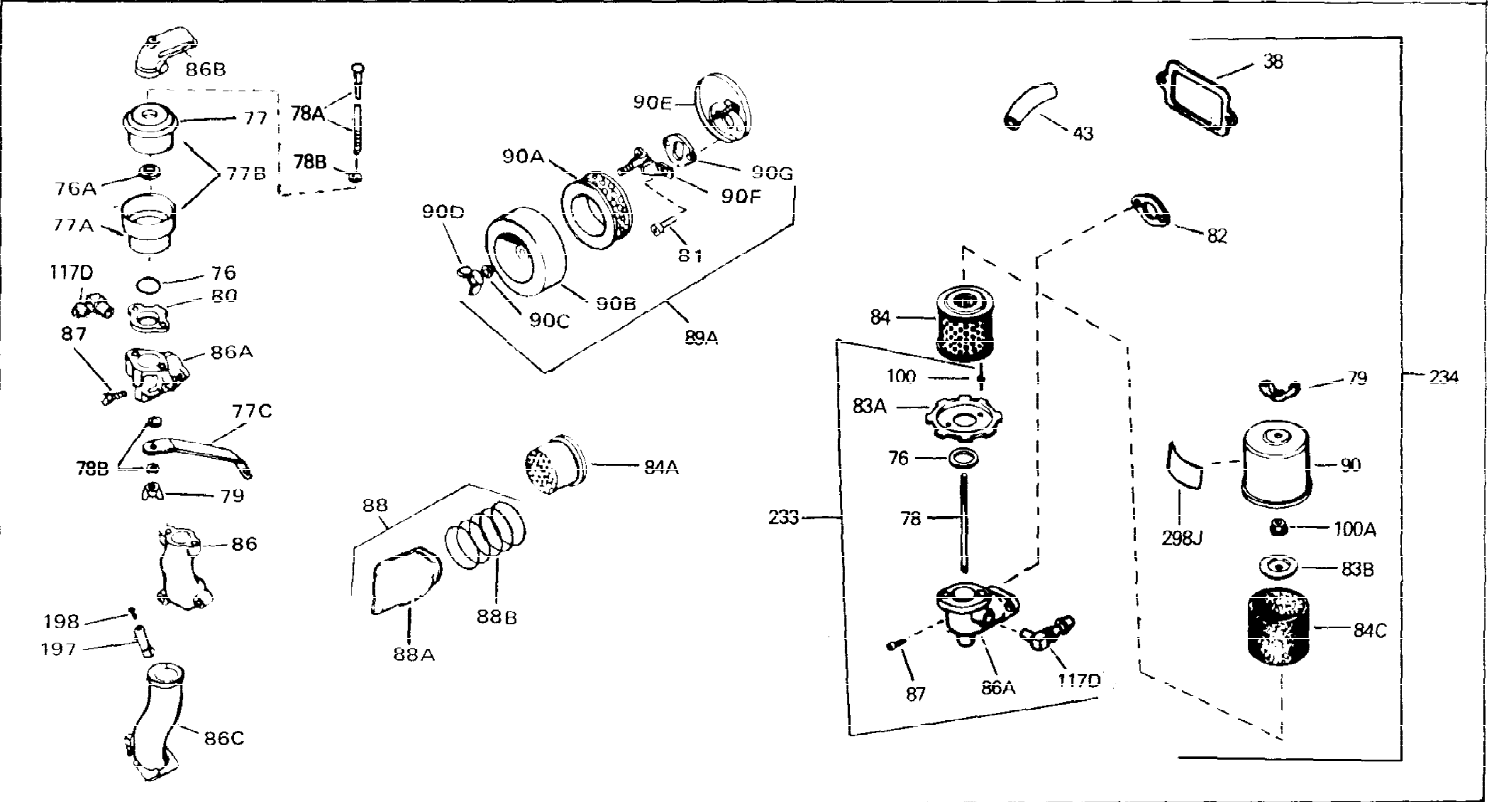

Ref #	Part Number	Qty	Description
35	26073	0	Washer, Connecting rod bolt
35	650570	0	Washer, Flat
35	650691	0	Washer, Flat
36	650694A	0	Screw, Hex flange hd., 5/16-18 x 2
36	650695A	0	Screw, Hex flange hd., 5/16-18 x 2-1/4
36	650697A	0	Screw, Hex flange hd., 5/16-18 x 2-1/2
38	27896	0	Gasket, Breather cover
43	27627	0	Tube, Breather
81	28820	0	Screw
81	30196	0	Screw
81	650521	0	Screw
82	27272	0	Gasket, Air cleaner
86A	34697	0	Elbow, Air cleaner
89A	730128	0	Cleaner Assy., Air
111A	33353	0	Bracket, Lower fuel tank
112A	33352A	0	Bracket, Upper fuel tank
113	650561	0	Screw
113A	650273	0	Screw
117B	33053	0	Valve, Fuel strainer & shut-off
117A	33351	0	Valve, Fuel shut-off
118	33679	0	Bushing, Fuel fitting
121E	391026	0	Muffler
124A	33171	0	Screen, Muffler
124B	33185	0	Cover & Tube, Muffler
124	650578	0	Screw
125	27930	0	Gasket, Exhaust
134	31288	0	Muffler Adapter Kit
135	730130	0	Muffler Adapter Kit
136	6021A	0	Screw, Hex flange hd., 5/16-18 x 1-1/2
137	650697A	0	Screw, Hex flange hd., 5/16-18 x 2-1/2
138	30196	0	Screw
233	34819	0	Elbow Assy., Air cleaner
234	730561	0	Air Cleaner Kit, Dual Element upright,
273	650687	0	Screw, Pan hd. self-tap, 10-32 x 5/16
274	650257	0	Screw, Pan hd. Sems, 8-32 x 5/16
274A	650765	0	Screw, Hex washer hd. self-drilling, 10-32 x
275	32395	0	Cover, Carburetor
278	32398	0	Bracket, Choke
279	28820	0	Screw
280	650760	0	Screw
280A	650764	0	"U" Clip Nut
281	31291	0	Plug, Cover
282	32397	0	Plate Assy., Choke
283	32399	0	Spring, Choke knob
284	32400	0	Knob, Choke
298F	31682	0	Decal, Operation