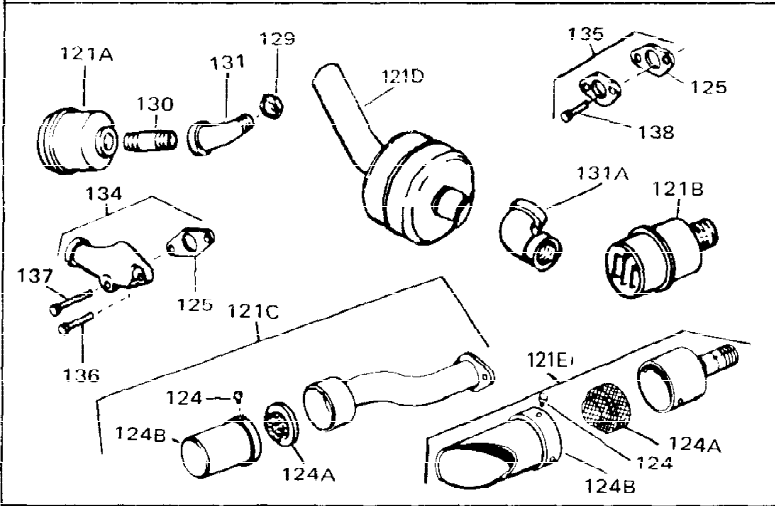

Ref #	Part Number	Qty	Description
35	26073	0	Washer, Connecting rod bolt
35	650570	0	Washer, Flat
35	650691	0	Washer, Flat
36	650694A	0	Screw, Hex flange hd., 5/16-18 x 2
36	650695A	0	Screw, Hex flange hd., 5/16-18 x 2-1/4
36	650697A	0	Screw, Hex flange hd., 5/16-18 x 2-1/2
38	27896	0	Gasket, Breather cover
43	27627	0	Tube, Breather
81	28820	0	Screw
81	30196	0	Screw
81	650521	0	Screw
82	27272	0	Gasket, Air cleaner
86A	34697	0	Elbow, Air cleaner
89A	730128	0	Cleaner Assy., Air
111A	33353	0	Bracket, Lower fuel tank
112A	33352A	0	Bracket, Upper fuel tank
113	650561	0	Screw
113A	650273	0	Screw
117B	33053	0	Valve, Fuel strainer & shut-off
117A	33351	0	Valve, Fuel shut-off
118	33679	0	Bushing, Fuel fitting
121E	391026	0	Muffler
124A	33171	0	Screen, Muffler
124B	33185	0	Cover & Tube, Muffler
124	650578	0	Screw
125	27930	0	Gasket, Exhaust
134	31288	0	Muffler Adapter Kit
135	730130	0	Muffler Adapter Kit
136	6021A	0	Screw, Hex flange hd., 5/16-18 x 1-1/2
137	650697A	0	Screw, Hex flange hd., 5/16-18 x 2-1/2
138	30196	0	Screw
233	34819	0	Elbow Assy., Air cleaner
234	730561	0	Air Cleaner Kit, Dual Element upright,
273	650687	0	Screw, Pan hd. self-tap, 10-32 x 5/16
274	650257	0	Screw, Pan hd. Sems, 8-32 x 5/16
274A	650765	0	Screw, Hex washer hd. self-drilling, 10-32 x
275	32395	0	Cover, Carburetor
278	32398	0	Bracket, Choke
279	28820	0	Screw
280	650760	0	Screw
280A	650764	0	"U" Clip Nut
281	31291	0	Plug, Cover
282	32397	0	Plate Assy., Choke
283	32399	0	Spring, Choke knob
284	32400	0	Knob, Choke
298F	31682	0	Decal, Operation