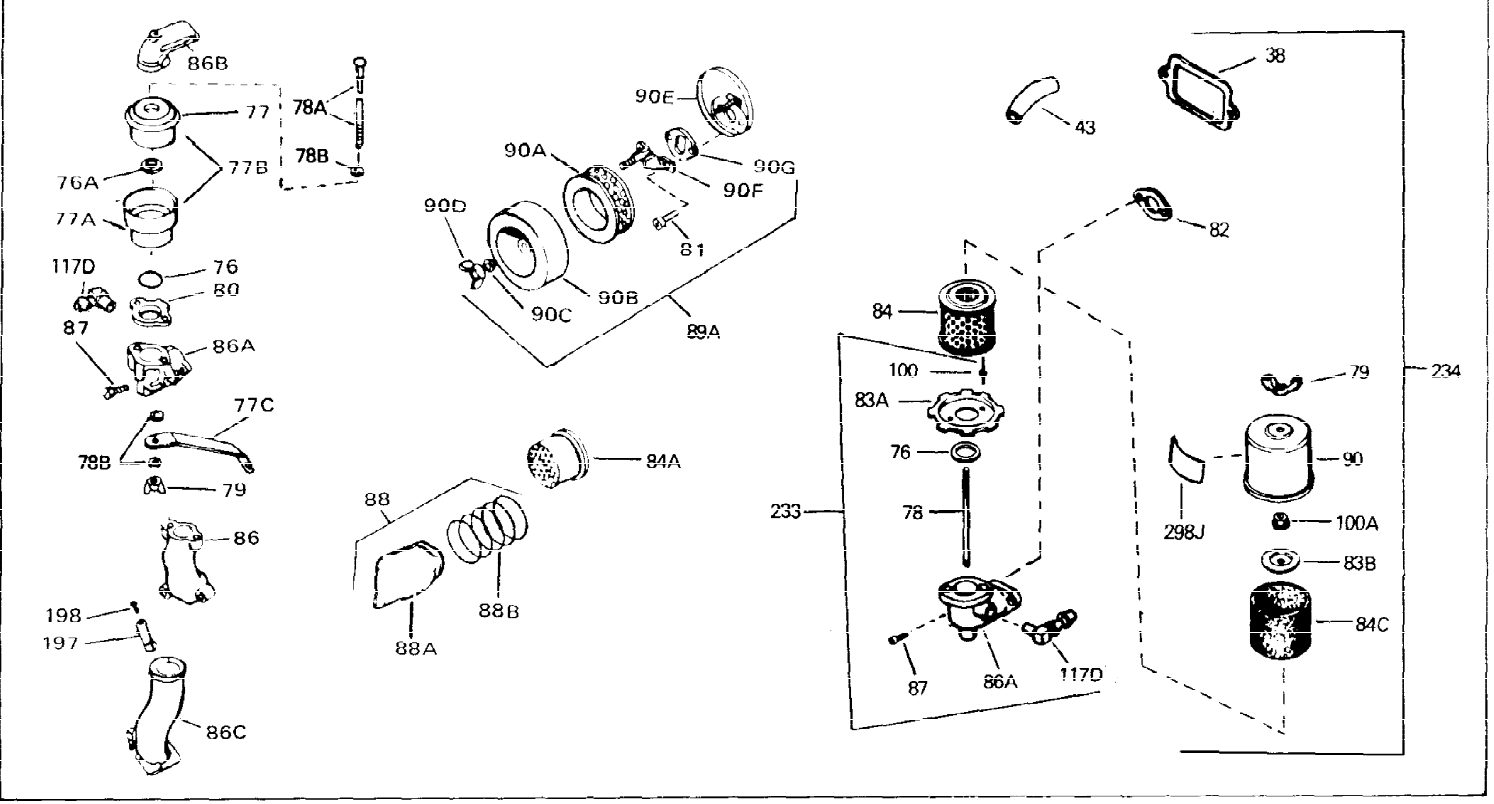

Ref #	Part Number	Qty	Description
35	26073	0	Washer, Connecting rod bolt
35	650570	0	Washer, Flat
35	650691	0	Washer, Flat
36	650694A	0	Screw, Hex flange hd., 5/16-18 x 2
36	650695A	0	Screw, Hex flange hd., 5/16-18 x 2-1/4
36	650697A	0	Screw, Hex flange hd., 5/16-18 x 2-1/2
38	27896	0	Gasket, Breather cover
43	27627	0	Tube, Breather
81	28820	0	Screw
81	30196	0	Screw
81	650521	0	Screw
82	27272	0	Gasket, Air cleaner
86A	34697	0	Elbow, Air cleaner
89A	730128	0	Cleaner Assy., Air
111A	33353	0	Bracket, Lower fuel tank
112A	33352A	0	Bracket, Upper fuel tank
113A	650273	0	Screw
113	650561	0	Screw
117B	33053	0	Valve, Fuel strainer & shut-off
117	33395	0	Fitting, Fuel line
118	33679	0	Bushing, Fuel fitting
121E	391026	0	Muffler
124A	33171	0	Screen, Muffler
124B	33185	0	Cover & Tube, Muffler
124	650578	0	Screw
125	27930	0	Gasket, Exhaust
134	31288	0	Muffler Adapter Kit
135	730130	0	Muffler Adapter Kit
136	6021A	0	Screw, Hex flange hd., 5/16-18 x 1-1/2
137	650697A	0	Screw, Hex flange hd., 5/16-18 x 2-1/2
138	30196	0	Screw
233	34819	0	Elbow Assy., Air cleaner
234	730561	0	Air Cleaner Kit, Dual Element upright,
273	650687	0	Screw, Pan hd. self-tap, 10-32 x 5/16