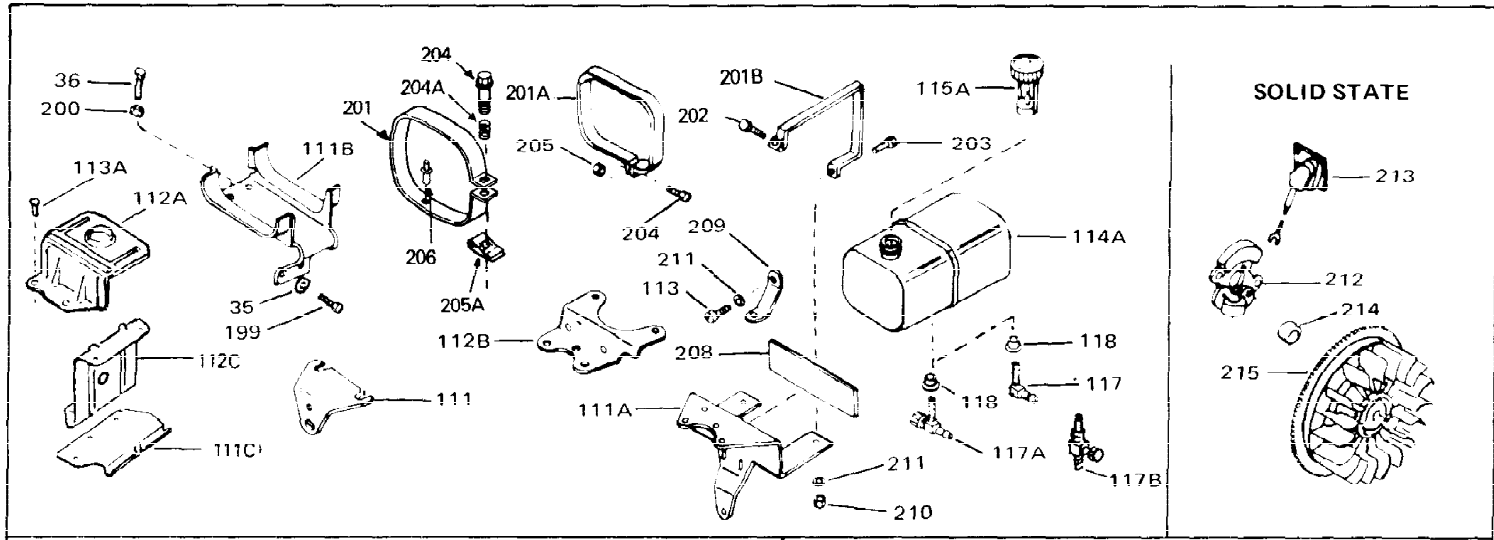

Ref #	Part Number	Qty	Description
35	26073	0	Washer, Connecting rod bolt
35	650570	0	Washer, Flat
35	650691	0	Washer, Flat
36	650694A	0	Screw, Hex flange hd., 5/16-18 x 2
36	650695A	0	Screw, Hex flange hd., 5/16-18 x 2-1/4
36	650697A	0	Screw, Hex flange hd., 5/16-18 x 2-1/2
38	27896	0	Gasket, Breather cover
43	27627	0	Tube, Breather
81	28820	0	Screw
81	30196	0	Screw
81	650521	0	Screw
82	27272	0	Gasket, Air cleaner
86A	34697	0	Elbow, Air cleaner
89A	730128	0	Cleaner Assy., Air
111A	33353	0	Bracket, Lower fuel tank
112A	33352A	0	Bracket, Upper fuel tank
113A	650273	0	Screw
113	650561	0	Screw
117B	33053	0	Valve, Fuel strainer & shut-off
117	33395	0	Fitting, Fuel line
118	33679	0	Bushing, Fuel fitting
121E	391026	0	Muffler
124A	33171	0	Screen, Muffler
124B	33185	0	Cover & Tube, Muffler
124	650578	0	Screw
125	27930	0	Gasket, Exhaust
134	31288	0	Muffler Adapter Kit
135	730130	0	Muffler Adapter Kit
136	6021A	0	Screw, Hex flange hd., 5/16-18 x 1-1/2
137	650697A	0	Screw, Hex flange hd., 5/16-18 x 2-1/2
138	30196	0	Screw
233	34819	0	Elbow Assy., Air cleaner
234	730561	0	Air Cleaner Kit, Dual Element upright,
273	650687	0	Screw, Pan hd. self-tap, 10-32 x 5/16