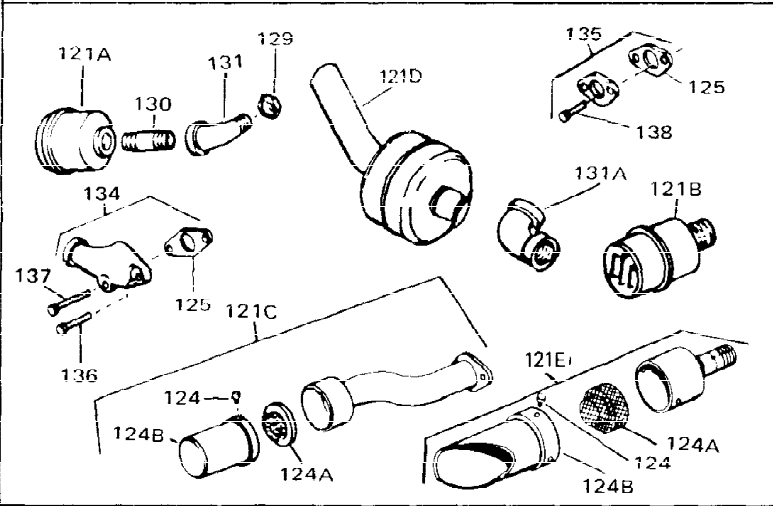

Ref #	Part Number	Qty	Description
35	26073	0	Washer, Connecting rod bolt
35	650570	0	Washer, Flat
35	650691	0	Washer, Flat
36	650694A	0	Screw, Hex flange hd., 5/16-18 x 2
36	650695A	0	Screw, Hex flange hd., 5/16-18 x 2-1/4
36	650697A	0	Screw, Hex flange hd., 5/16-18 x 2-1/2
38	27896	0	Gasket, Breather cover
43	27627	0	Tube, Breather
81	28820	0	Screw
81	30196	0	Screw
81	650521	0	Screw
82	27272	0	Gasket, Air cleaner
86A	34697	0	Elbow, Air cleaner
89A	730128	0	Cleaner Assy., Air
111A	33353	0	Bracket, Lower fuel tank
112A	33352A	0	Bracket, Upper fuel tank
113A	650273	0	Screw
113	650561	0	Screw
117B	33053	0	Valve, Fuel strainer & shut-off
117	33395	0	Fitting, Fuel line
118	33679	0	Bushing, Fuel fitting
121E	391026	0	Muffler
124A	33171	0	Screen, Muffler
124B	33185	0	Cover & Tube, Muffler
124	650578	0	Screw
125	27930	0	Gasket, Exhaust
134	31288	0	Muffler Adapter Kit
135	730130	0	Muffler Adapter Kit
136	6021A	0	Screw, Hex flange hd., 5/16-18 x 1-1/2
137	650697A	0	Screw, Hex flange hd., 5/16-18 x 2-1/2
138	30196	0	Screw
233	34819	0	Elbow Assy., Air cleaner
234	730561	0	Air Cleaner Kit, Dual Element upright,
273	650687	0	Screw, Pan hd. self-tap, 10-32 x 5/16