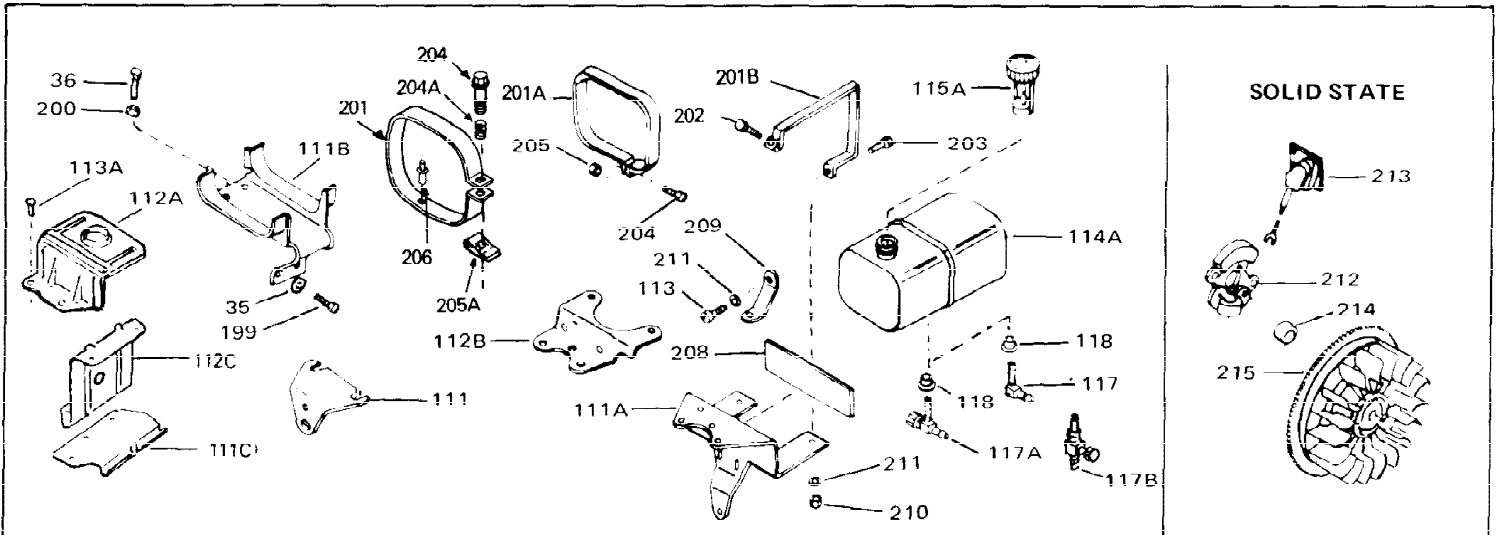

Ref #	Part Number	Qty	Description
35	26073	0	Washer, Connecting rod bolt
35	650570	0	Washer, Flat
35	650691	0	Washer, Flat
36	650694A	0	Screw, Hex flange hd., 5/16-18 x 2
36	650695A	0	Screw, Hex flange hd., 5/16-18 x 2-1/4
36	650697A	0	Screw, Hex flange hd., 5/16-18 x 2-1/2
38	27896	0	Gasket, Breather cover
43	27627	0	Tube, Breather
81	28820	0	Screw
81	30196	0	Screw
81	650521	0	Screw
82	27272	0	Gasket, Air cleaner
86A	34697	0	Elbow, Air cleaner
89A	730128	0	Cleaner Assy., Air
111A	33353	0	Bracket, Lower fuel tank
112A	33352A	0	Bracket, Upper fuel tank
113A	650273	0	Screw
113	650561	0	Screw
117B	33053	0	Valve, Fuel strainer & shut-off
117	33395	0	Fitting, Fuel line
118	33679	0	Bushing, Fuel fitting
121E	391026	0	Muffler
124A	33171	0	Screen, Muffler
124B	33185	0	Cover & Tube, Muffler
124	650578	0	Screw
125	27930	0	Gasket, Exhaust
134	31288	0	Muffler Adapter Kit
135	730130	0	Muffler Adapter Kit
136	6021A	0	Screw, Hex flange hd., 5/16-18 x 1-1/2
137	650697A	0	Screw, Hex flange hd., 5/16-18 x 2-1/2
138	30196	0	Screw
233	34819	0	Elbow Assy., Air cleaner
234	730561	0	Air Cleaner Kit, Dual Element upright,
273	650687	0	Screw, Pan hd. self-tap, 10-32 x 5/16