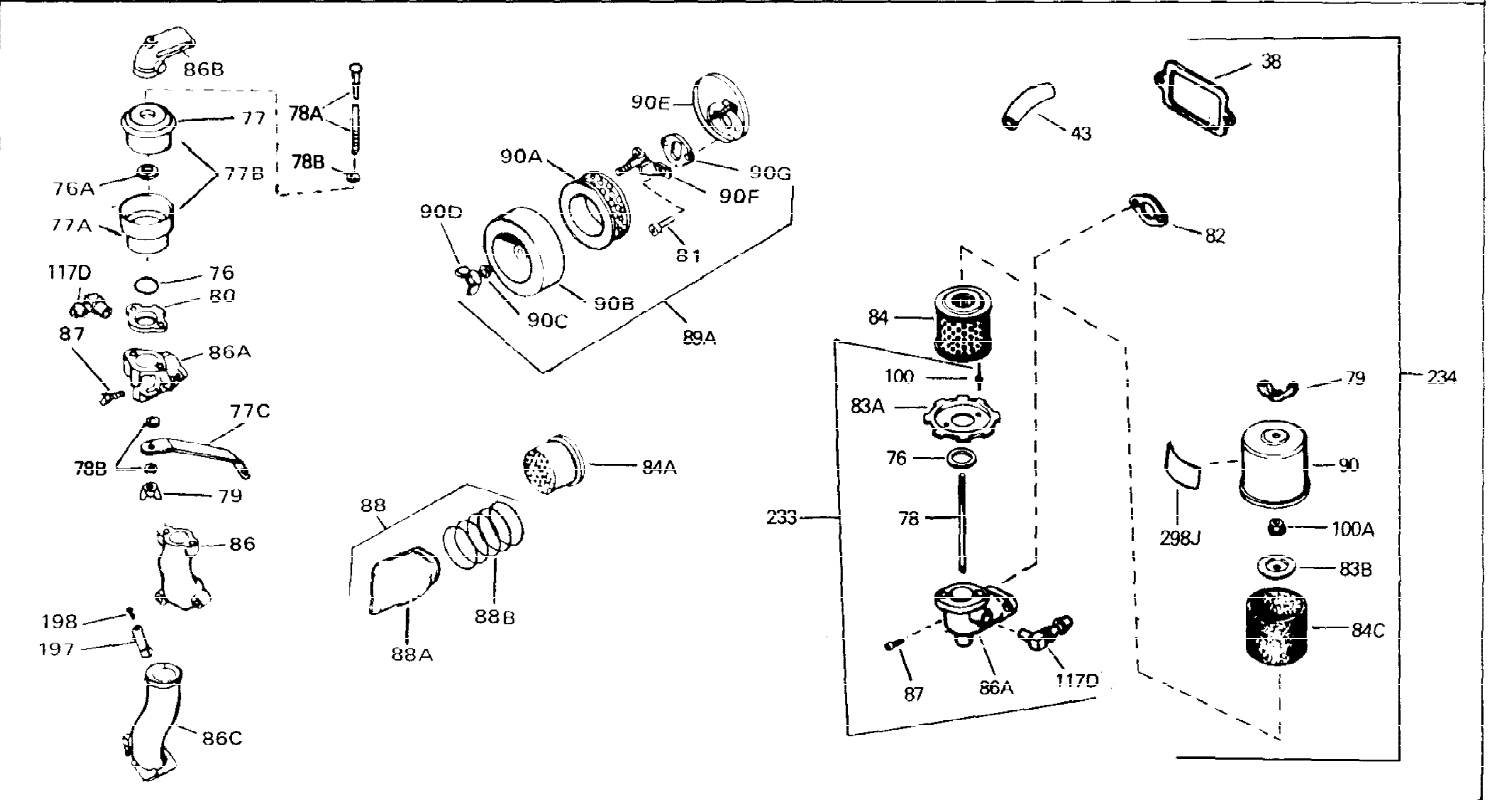

Ref #	Part Number	Qty	Description
35	26073	0	Washer, Connecting rod bolt
35	650570	0	Washer, Flat
35	650691	0	Washer, Flat
36	650694A	0	Screw, Hex flange hd., 5/16-18 x 2
36	650695A	0	Screw, Hex flange hd., 5/16-18 x 2-1/4
36	650697A	0	Screw, Hex flange hd., 5/16-18 x 2-1/2
38	27896	0	Gasket, Breather cover
43	27627	0	Tube, Breather
81	28820	0	Screw
81	30196	0	Screw
81	650521	0	Screw
82	27272	0	Gasket, Air cleaner
86A	34697	0	Elbow, Air cleaner
89A	730128	0	Cleaner Assy., Air
111A	33353	0	Bracket, Lower fuel tank
112A	33352A	0	Bracket, Upper fuel tank
113A	650273	0	Screw
113	650561	0	Screw
117B	33053	0	Valve, Fuel strainer & shut-off
117	33395	0	Fitting, Fuel line
118	33679	0	Bushing, Fuel fitting
121E	391026	0	Muffler
124A	33171	0	Screen, Muffler
124B	33185	0	Cover & Tube, Muffler
124	650578	0	Screw
125	27930	0	Gasket, Exhaust
134	31288	0	Muffler Adapter Kit
135	730130	0	Muffler Adapter Kit
136	6021A	0	Screw, Hex flange hd., 5/16-18 x 1-1/2
137	650697A	0	Screw, Hex flange hd., 5/16-18 x 2-1/2
138	30196	0	Screw
233	34819	0	Elbow Assy., Air cleaner
234	730561	0	Air Cleaner Kit, Dual Element upright,
273	650687	0	Screw, Pan hd. self-tap, 10-32 x 5/16