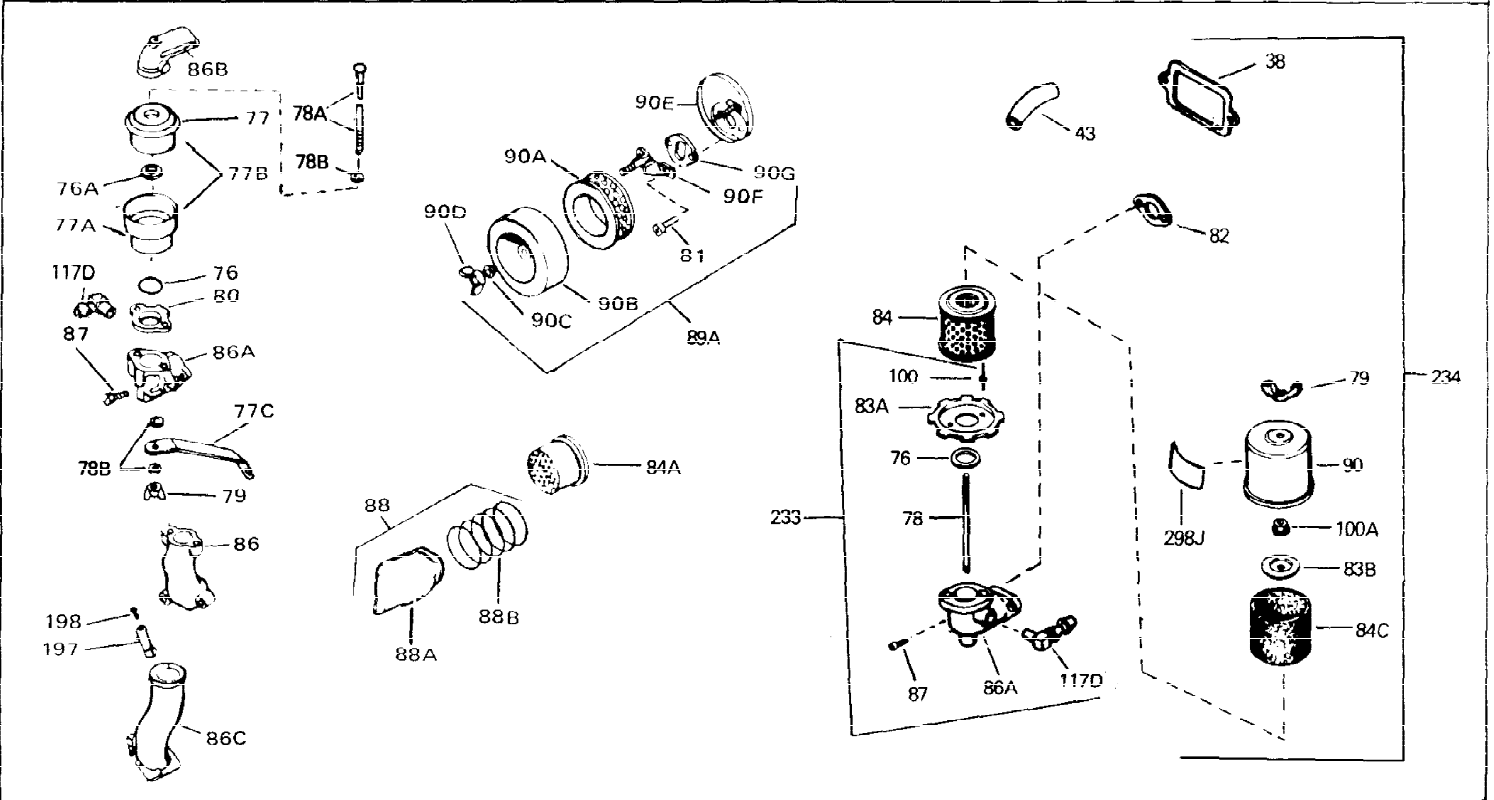

Ref #	Part Number	Qty	Description
35	26073	0	Washer, Connecting rod bolt
35	650570	0	Washer, Flat
35	650691	0	Washer, Flat
36	650694A	0	Screw, Hex flange hd., 5/16-18 x 2
36	650695A	0	Screw, Hex flange hd., 5/16-18 x 2-1/4
36	650697A	0	Screw, Hex flange hd., 5/16-18 x 2-1/2
38	27896	0	Gasket, Breather cover
43	27627	0	Tube, Breather
81	28820	0	Screw
81	30196	0	Screw
81	650521	0	Screw
82	27272	0	Gasket, Air cleaner
86A	34697	0	Elbow, Air cleaner
89A	730128	0	Cleaner Assy., Air
111A	31694	0	Bracket, Fuel tank
113	650561	0	Screw
117	28584	0	Strainer & Elbow
117B	33053	0	Valve, Fuel strainer & shut-off
121E	391026	0	Muffler
124A	33171	0	Screen, Muffler
124B	33185	0	Cover & Tube, Muffler
124	650578	0	Screw
125	27930	0	Gasket, Exhaust
134	31288	0	Muffler Adapter Kit
135	730130	0	Muffler Adapter Kit
136	6021A	0	Screw, Hex flange hd., 5/16-18 x 1-1/2
137	650697A	0	Screw, Hex flange hd., 5/16-18 x 2-1/2
138	30196	0	Screw
201B	31697	0	Strap, Fuel tank
202	29212	0	Screw
203	6202	0	Screw
210	29752	0	Nut
233	34819	0	Elbow Assy., Air cleaner
234	730561	0	Air Cleaner Kit, Dual Element upright,
273	650687	0	Screw, Pan hd. self-tap, 10-32 x 5/16