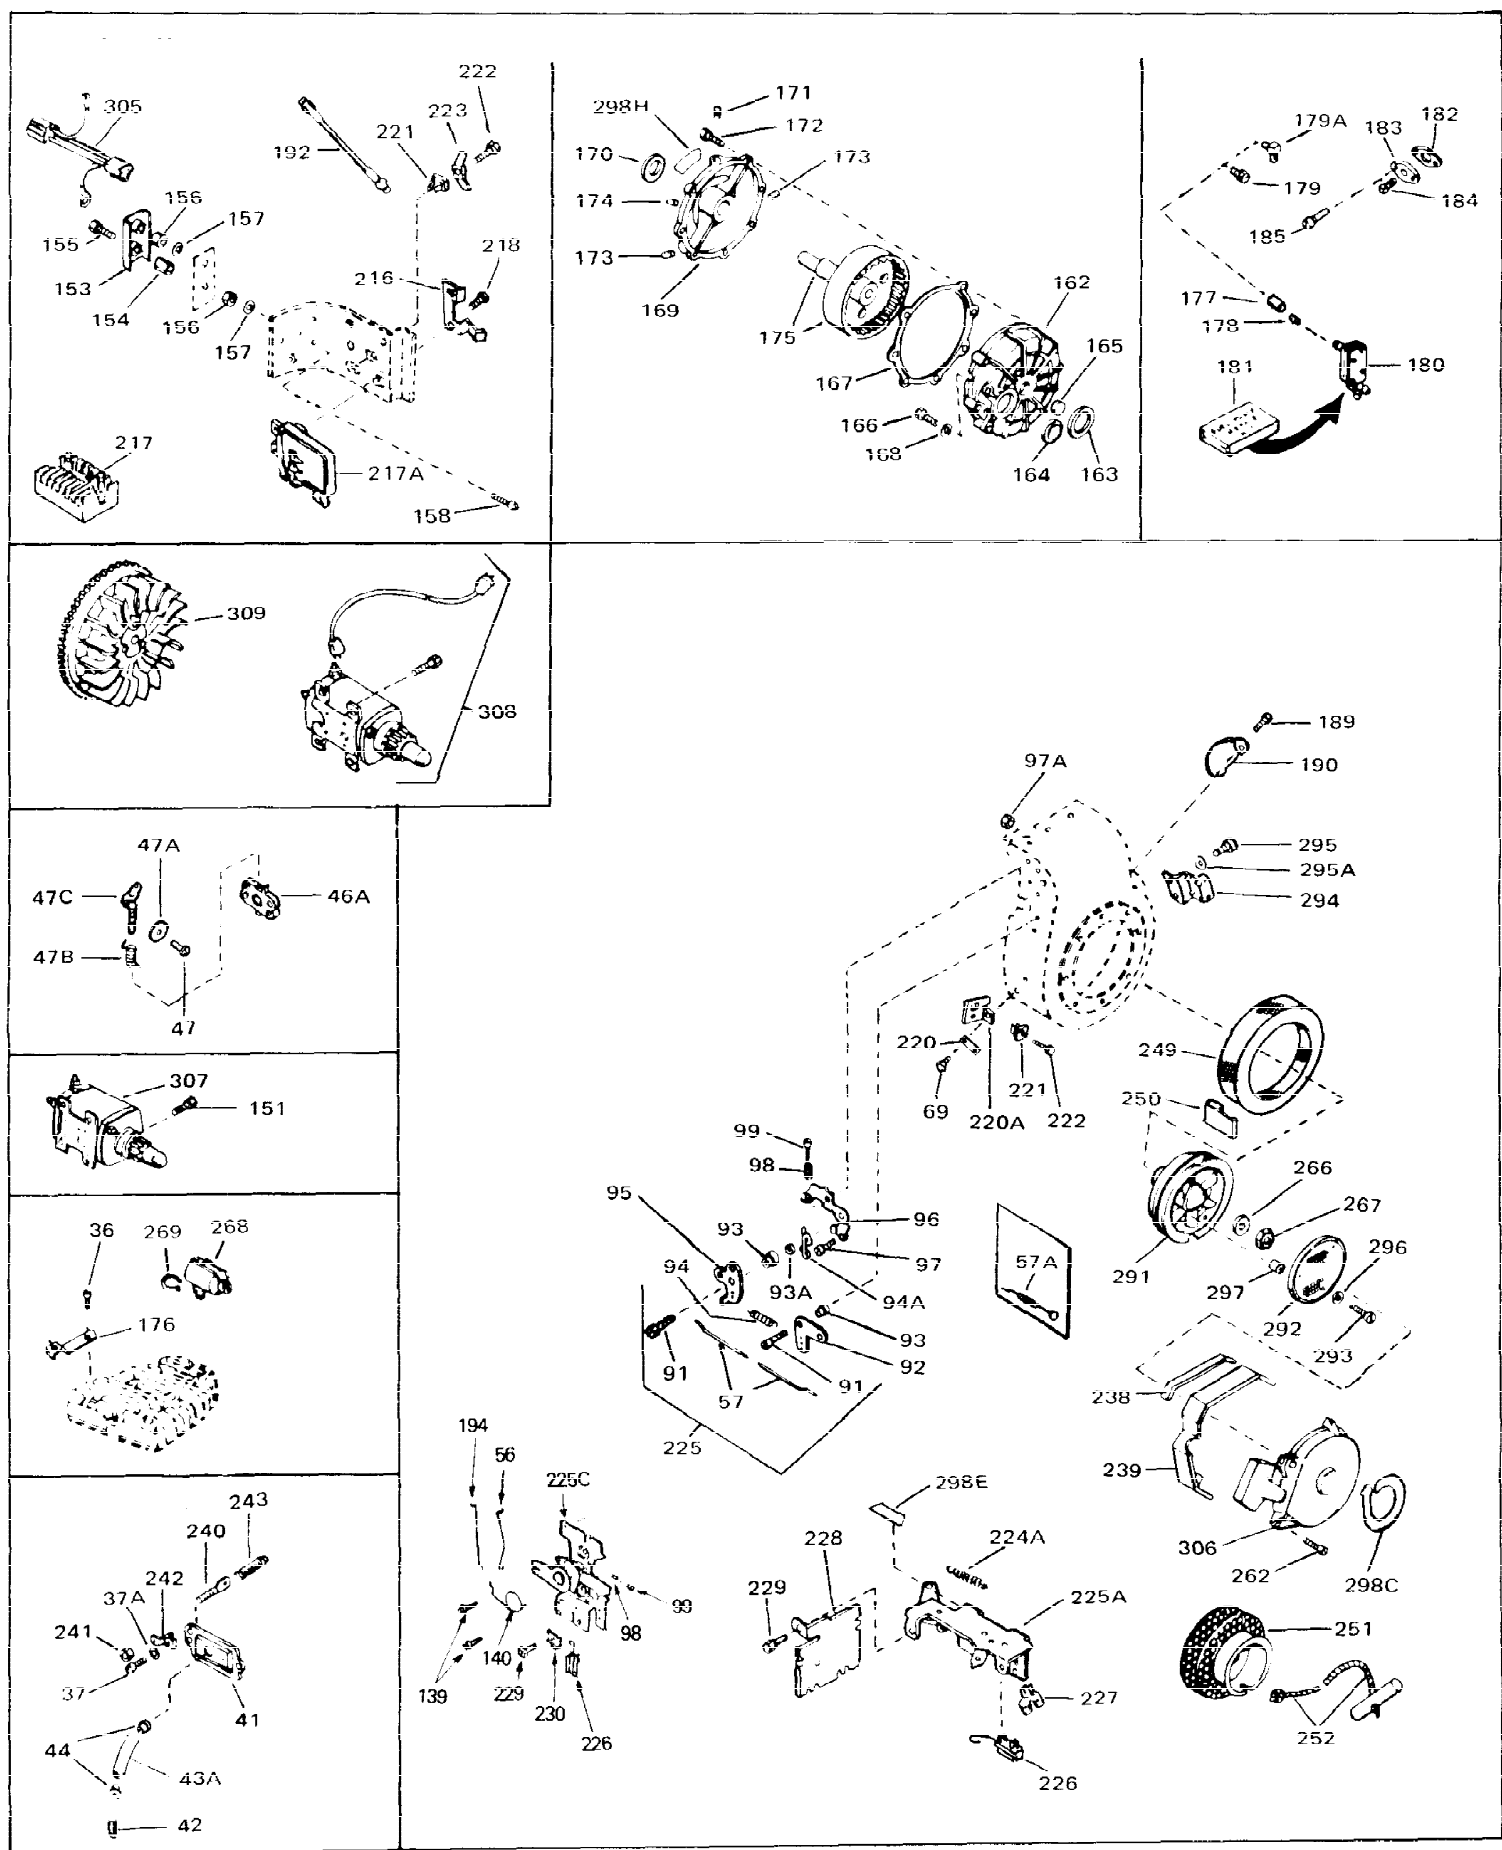

Ref #	Part Number	Qty	Description
36	650694A	0	Screw, Hex flange hd., 5/16-18 x 2
36	650695A	0	Screw, Hex flange hd., 5/16-18 x 2-1/4
36	650697A	0	Screw, Hex flange hd., 5/16-18 x 2-1/2
37	650128	0	Screw
37	650597	0	Screw, Hex washer hd., 10-24 x 5/8
37A	27261	0	Washer, Flat
41	28425	0	Cover, Valve chamber
56	30824	0	Link, Throttle
69	29747A	0	Screw
98	32924	0	Spring, Compression
98	28569	0	Spring, Compression
98	31342	0	Spring, Compression
99	29500	0	Screw, Fil. hd. mach., Sems, 8-32 x 3/4
99	650549	0	Screw
99	650688	0	Screw, Hex hd., 10-32 x 1-5/16" (Drilled
182	32683	0	Gasket, Fuel pump
183	32955	0	Cover, Fuel pump pad
184	9556	0	Plug, Oil drain (Sq. hd. pipe, 1/8-27)
185	30688	0	Screw, Hex hd. Sems, 1/4-20 x 1/2
224A	30826	0	Spring, Extension
225	730152	0	Control Assy., Speed
225A	33110A	0	Control Assy., Speed (Remote)
226	610973	0	Terminal Assy.
227	33177	0	Terminal
229	28942	0	Screw
230	27793	0	Clip, Conduit
262	29716	0	Screw
266	650815	0	Washer, Belleville
267	8115	0	Nut, Hex
305	33018	0	Harness, Adapter
306	590420	0	Starter, Rewind
308	32386	0	Starter Motor Kit (110-120 Volt)
308	32901	0	Starter Motor Kit (110-120 Volt)
308	33328	0	Starter Motor Kit (110-120 Volt)
308	33328A	0	Starter Motor Kit (110-120 Volt)
308	33518	0	Starter Motor Kit (110-120 Volt)
308	33518A	0	Starter Motor Kit (110-120 Volt)
308	33518B	0	Starter Motor Kit (110-120 Volt)
309	30811A	0	Flywheel