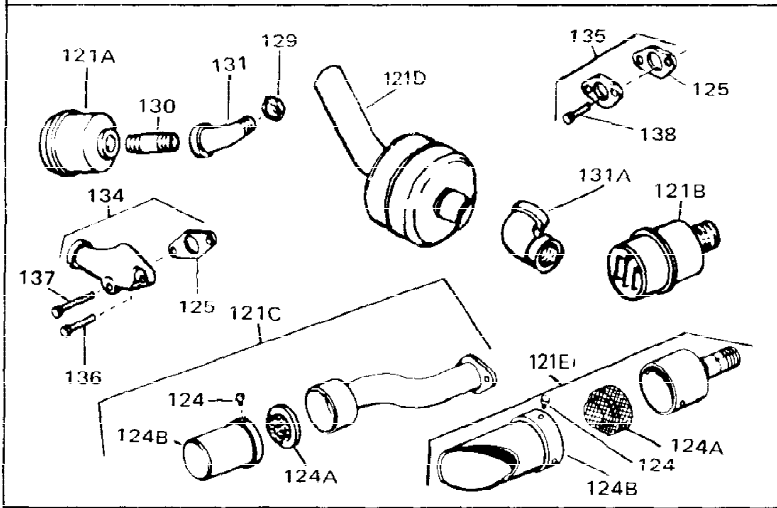

Ref #	Part Number	Qty	Description
35	26073	0	Washer, Connecting rod bolt
35	650570	0	Washer, Flat
35	650691	0	Washer, Flat
36	650694A	0	Screw, Hex flange hd., 5/16-18 x 2
36	650695A	0	Screw, Hex flange hd., 5/16-18 x 2-1/4
36	650697A	0	Screw, Hex flange hd., 5/16-18 x 2-1/2
38	27896	0	Gasket, Breather cover
43	27627	0	Tube, Breather
81	28820	0	Screw
81	30196	0	Screw
81	650521	0	Screw
82	27272	0	Gasket, Air cleaner
86A	34697	0	Elbow, Air cleaner
89A	730128	0	Cleaner Assy., Air
113	30688	0	Screw, Hex hd. Sems, 1/4-20 x 1/2
117B	33053	0	Valve, Fuel strainer & shut-off
121A	29633	0	Muffler
121E	391026	0	Muffler
124A	33171	0	Screen, Muffler
124B	33185	0	Cover & Tube, Muffler
124	650578	0	Screw
125	27930	0	Gasket, Exhaust
129	32862	0	Nut, Conduit (1/4" thick)
131	30970	0	Elbow, Exhaust (90ø)
134	31288	0	Muffler Adapter Kit
135	730130	0	Muffler Adapter Kit
136	6021A	0	Screw, Hex flange hd., 5/16-18 x 1-1/2
137	650697A	0	Screw, Hex flange hd., 5/16-18 x 2-1/2
138	30196	0	Screw
233	34819	0	Elbow Assy., Air cleaner
234	730561	0	Air Cleaner Kit, Dual Element upright,
273	650687	0	Screw, Pan hd. self-tap, 10-32 x 5/16