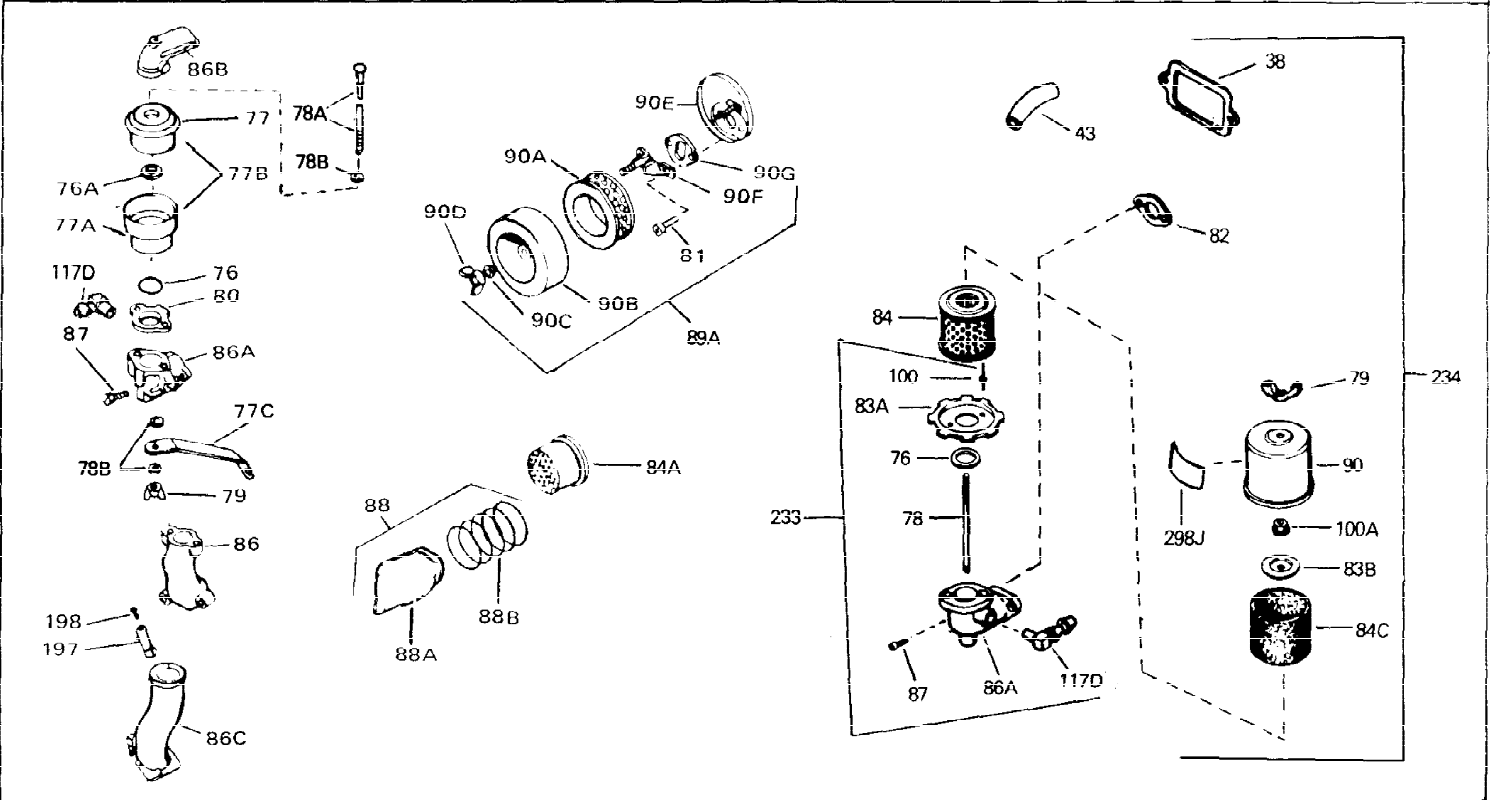

Ref #	Part Number	Qty	Description
35	26073	0	Washer, Connecting rod bolt
35	650570	0	Washer, Flat
35	650691	0	Washer, Flat
36	650694A	0	Screw, Hex flange hd., 5/16-18 x 2
36	650695A	0	Screw, Hex flange hd., 5/16-18 x 2-1/4
36	650697A	0	Screw, Hex flange hd., 5/16-18 x 2-1/2
38	27896	0	Gasket, Breather cover
81	28820	0	Screw
81	30196	0	Screw
81	650521	0	Screw
82	27272	0	Gasket, Air cleaner
84A	31700	0	Element, Air cleaner
86A	34697	0	Elbow, Air cleaner
89A	730128	0	Cleaner Assy., Air
111	33167	0	Bracket, Lower fuel tank
112B	33166A	0	Bracket, Upper fuel tank
113A	650665	0	Screw
113	650561	0	Screw
117	33395	0	Fitting, Fuel line
117B	33053	0	Valve, Fuel strainer & shut-off
118	33679	0	Bushing, Fuel fitting
121E	391026	0	Muffler
124A	33171	0	Screen, Muffler
124B	33185	0	Cover & Tube, Muffler
124	650578	0	Screw
125	27930	0	Gasket, Exhaust
134	31288	0	Muffler Adapter Kit
135	730130	0	Muffler Adapter Kit
136	6021A	0	Screw, Hex flange hd., 5/16-18 x 1-1/2
137	650697A	0	Screw, Hex flange hd., 5/16-18 x 2-1/2
138	30196	0	Screw
233	34819	0	Elbow Assy., Air cleaner
234	730561	0	Air Cleaner Kit, Dual Element upright,
273	650687	0	Screw, Pan hd. self-tap, 10-32 x 5/16