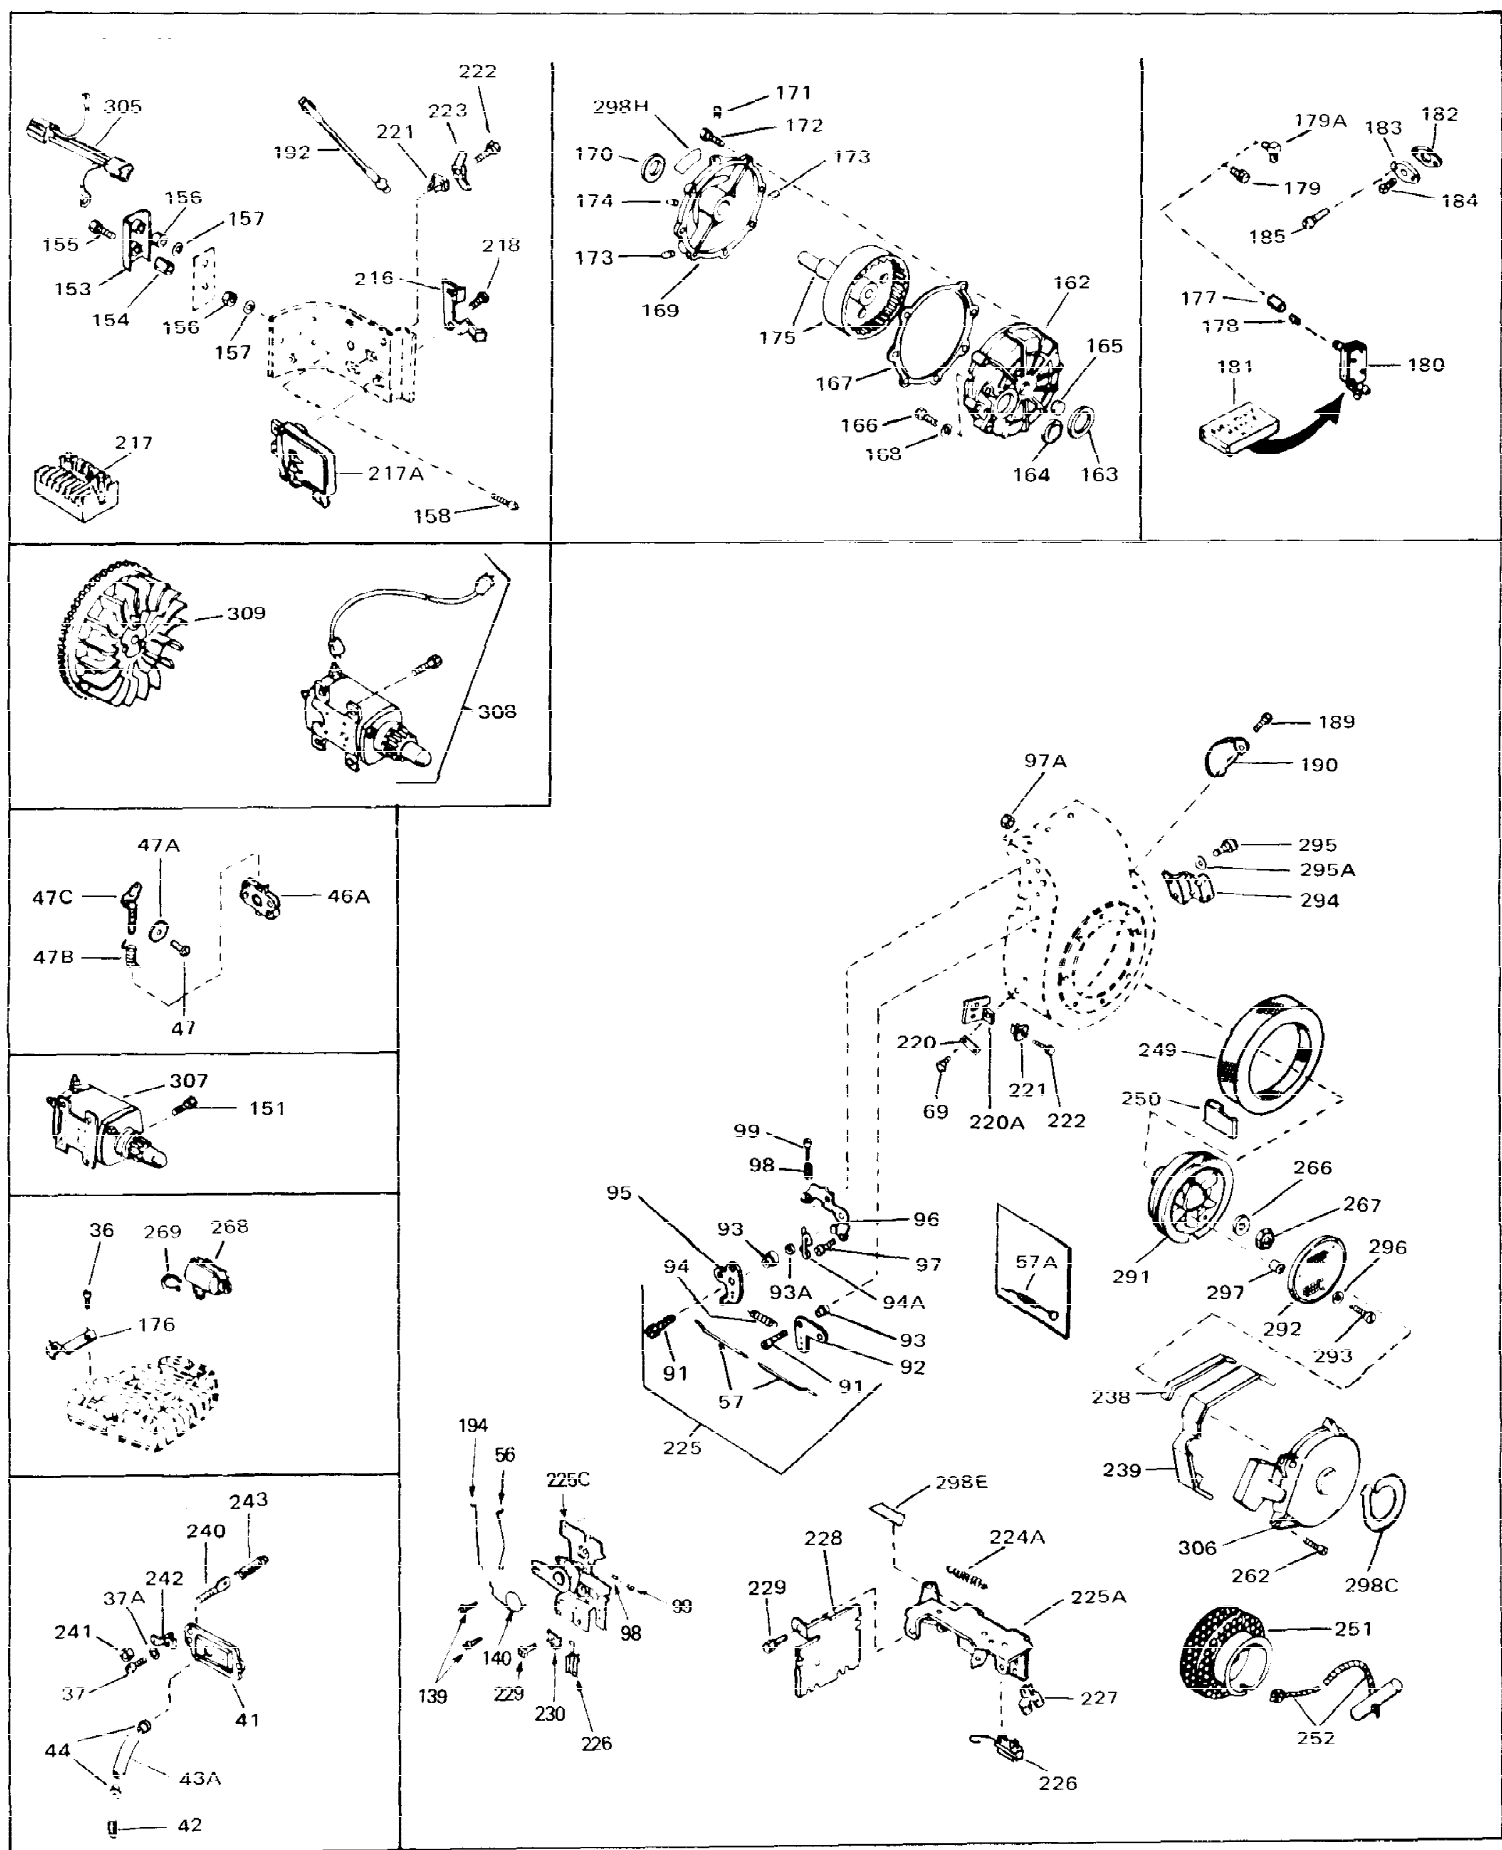

Ref #	Part Number	Qty	Description
36	650694A	0	Screw, Hex flange hd., 5/16-18 x 2
36	650695A	0	Screw, Hex flange hd., 5/16-18 x 2-1/4
36	650697A	0	Screw, Hex flange hd., 5/16-18 x 2-1/2
37	650128	0	Screw
37	650597	0	Screw, Hex washer hd., 10-24 x 5/8
37A	27261	0	Washer, Flat
41	28425	0	Cover, Valve chamber
43A	32447	0	Tube, Breather
44	32446	0	Grommet, Breather tube
56	30206	0	Link, Throttle
57	31879	0	Link, Governor lever to bellcrank
69	29747A	0	Screw
91	30312	0	Screw, Hex washer hd. Sems, 10-32 x 1/2
92	30712	0	Lever, Bellcrank
93A	28562	0	Bushing, Lever
93	29530	0	Bushing, Lever
94	30202	0	Spring, Extension
95	30201A	0	Lever, Speed control
96	30199A	0	Bracket, Speed control
97	650399	0	Screw, Phil. fil. hd. Sems, 10-32 x 5/8
97A	33450	0	Nut, Lock
98	28569	0	Spring, Compression
98	31342	0	Spring, Compression
98	32924	0	Spring, Compression
99	29500	0	Screw, Fil. hd. mach., Sems, 8-32 x 3/4
99	650549	0	Screw
99	650688	0	Screw, Hex hd., 10-32 x 1-5/16" (Drilled
182	32683	0	Gasket, Fuel pump
183	32955	0	Cover, Fuel pump pad
184	9556	0	Plug, Oil drain (Sq. hd. pipe, 1/8-27)
185	30688	0	Screw, Hex hd. Sems, 1/4-20 x 1/2
225	730152	0	Control Assy., Speed
227	33177	0	Terminal
229	28942	0	Screw
230	27793	0	Clip, Conduit
262	29716	0	Screw
266	650815	0	Washer, Belleville
267	8115	0	Nut, Hex
305	33018	0	Harness, Adapter
306	590420	0	Starter, Rewind
308	32386	0	Starter Motor Kit (110-120 Volt)
308	32901	0	Starter Motor Kit (110-120 Volt)
308	33328	0	Starter Motor Kit (110-120 Volt)
308	33328A	0	Starter Motor Kit (110-120 Volt)
308	33518	0	Starter Motor Kit (110-120 Volt)
308	33518A	0	Starter Motor Kit (110-120 Volt)
308	33518B	0	Starter Motor Kit (110-120 Volt)
309	30811A	0	Flywheel