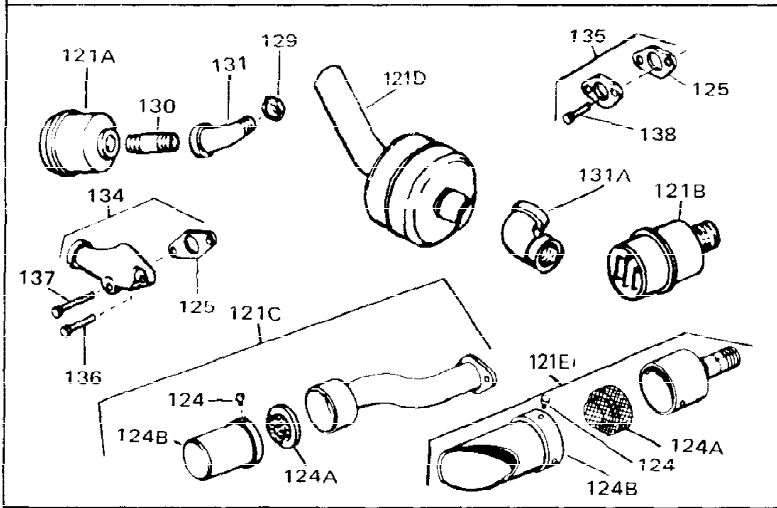

Ref #	Part Number	Qty	Description
35	26073	0	Washer, Connecting rod bolt
35	650570	0	Washer, Flat
35	650691	0	Washer, Flat
36	650694A	0	Screw, Hex flange hd., 5/16-18 x 2
36	650695A	0	Screw, Hex flange hd., 5/16-18 x 2-1/4
36	650697A	0	Screw, Hex flange hd., 5/16-18 x 2-1/2
38	27896	0	Gasket, Breather cover
81	28820	0	Screw
81	30196	0	Screw
81	650521	0	Screw
82	27272	0	Gasket, Air cleaner
84A	31700	0	Element, Air cleaner
86A	34697	0	Elbow, Air cleaner
89A	730128	0	Cleaner Assy., Air
111	33167	0	Bracket, Lower fuel tank
112B	33166A	0	Bracket, Upper fuel tank
113A	650665	0	Screw
113	650561	0	Screw
117	33395	0	Fitting, Fuel line
117B	33053	0	Valve, Fuel strainer & shut-off
118	33679	0	Bushing, Fuel fitting
121E	391026	0	Muffler
124A	33171	0	Screen, Muffler
124B	33185	0	Cover & Tube, Muffler
124	650578	0	Screw
125	27930	0	Gasket, Exhaust
134	31288	0	Muffler Adapter Kit
135	730130	0	Muffler Adapter Kit
136	6021A	0	Screw, Hex flange hd., 5/16-18 x 1-1/2
137	650697A	0	Screw, Hex flange hd., 5/16-18 x 2-1/2
138	30196	0	Screw
233	34819	0	Elbow Assy., Air cleaner
234	730561	0	Air Cleaner Kit, Dual Element upright,
273	650687	0	Screw, Pan hd. self-tap, 10-32 x 5/16