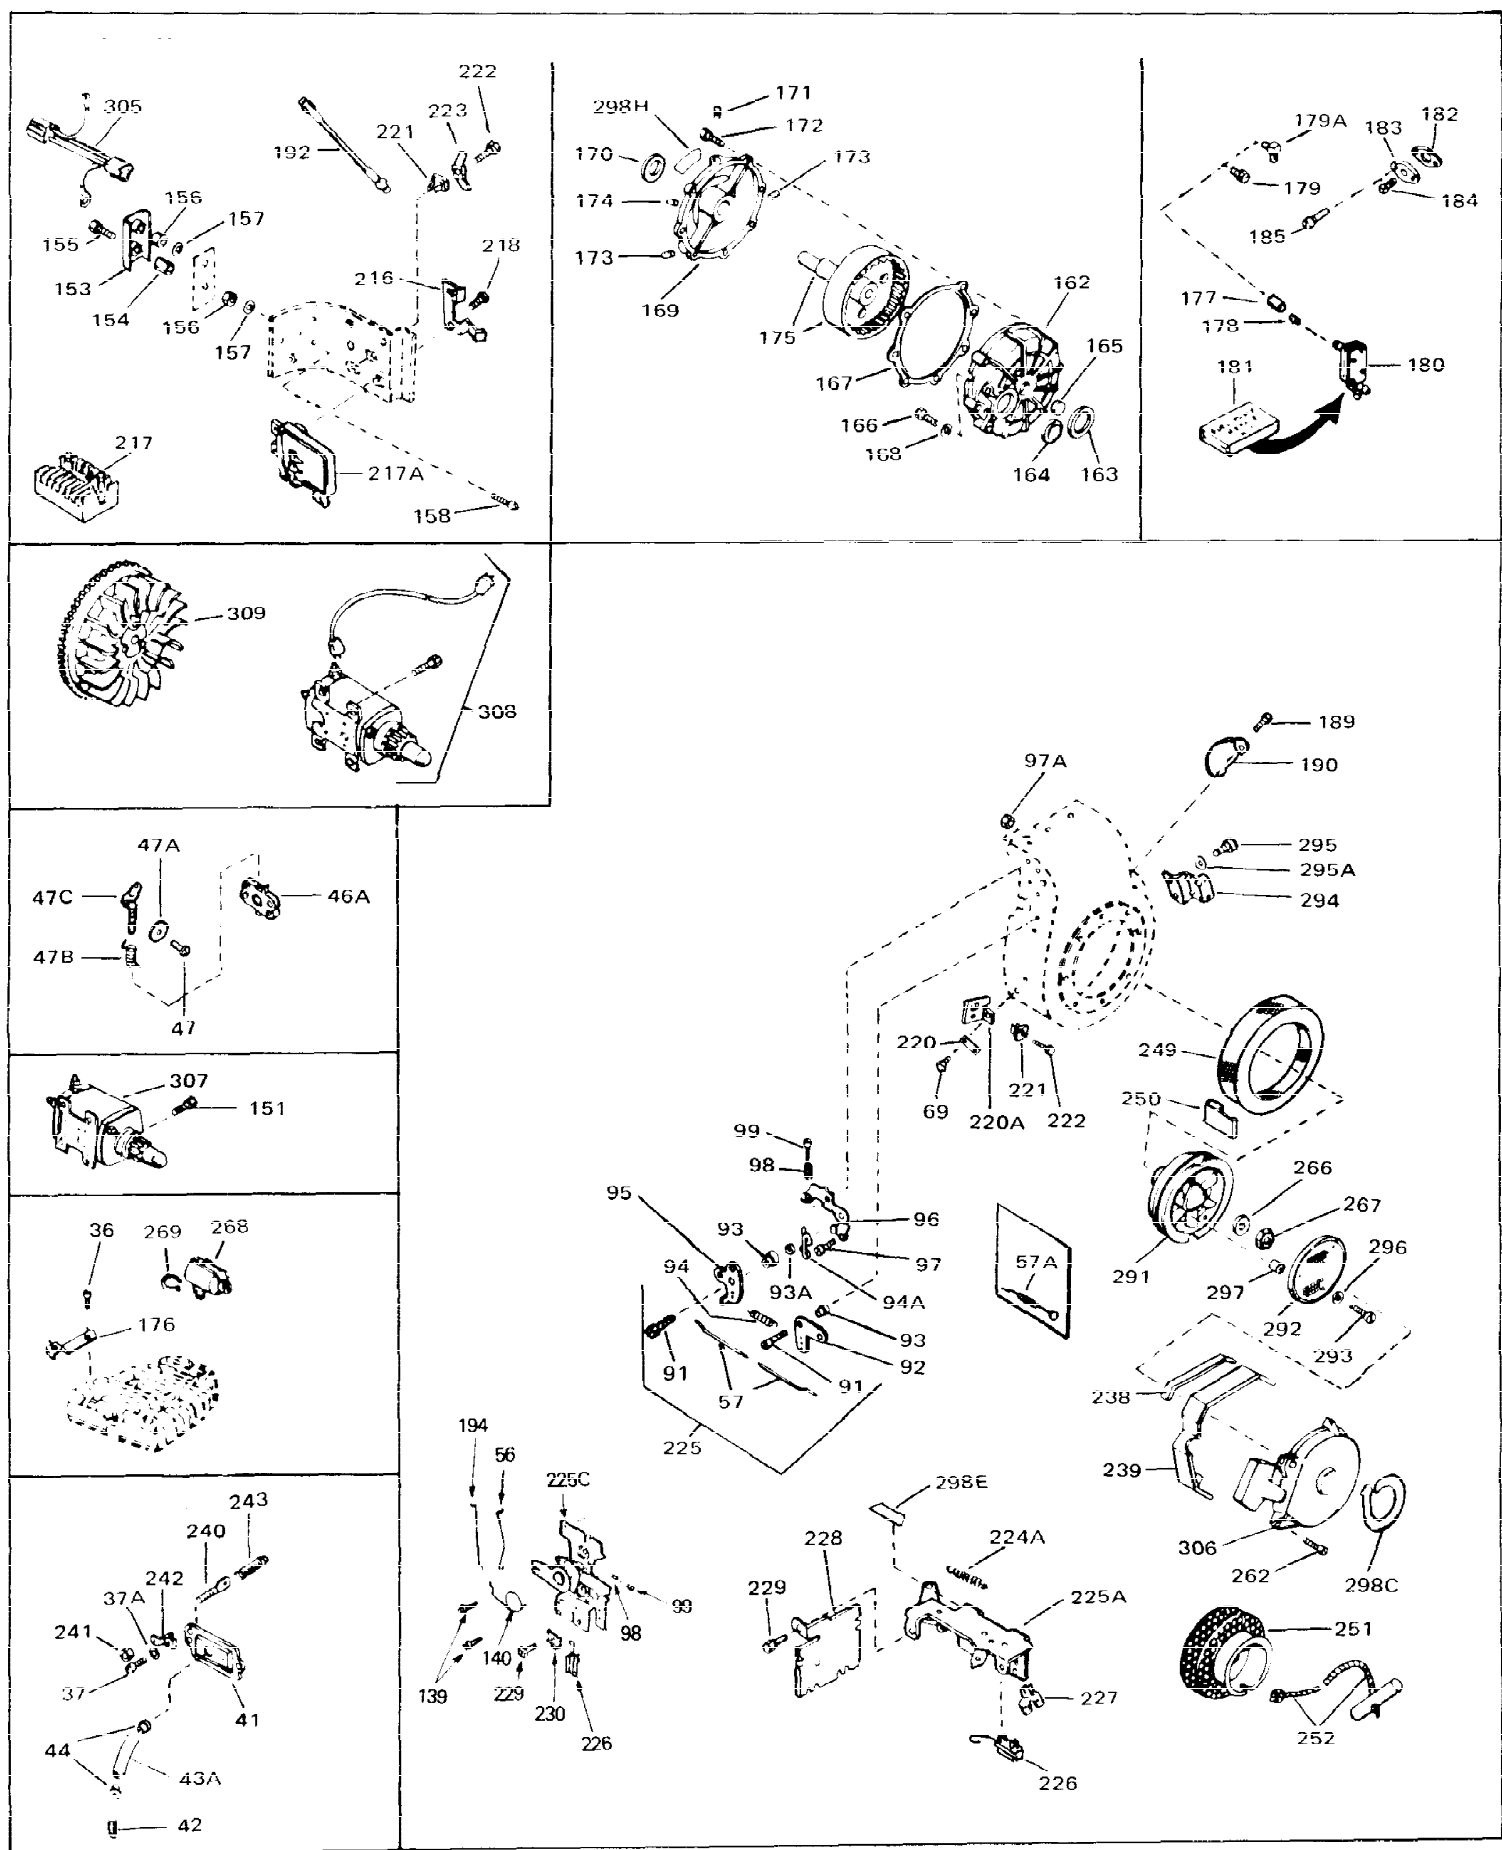

Ref #	Part Number	Qty	Description
36	650694A	0	Screw, Hex flange hd., 5/16-18 x 2
36	650695A	0	Screw, Hex flange hd., 5/16-18 x 2-1/4
36	650697A	0	Screw, Hex flange hd., 5/16-18 x 2-1/2
37	650128	0	Screw
37	650597	0	Screw, Hex washer hd., 10-24 x 5/8
37A	27261	0	Washer, Flat
41	28425	0	Cover, Valve chamber
56	31710	0	Link, Throttle
69	29747A	0	Screw
98	28569	0	Spring, Compression
98	31342	0	Spring, Compression
98	32924	0	Spring, Compression
99	650549	0	Screw
99	650688	0	Screw, Hex hd., 10-32 x 1-5/16" (Drilled
99	29500	0	Screw, Fil. hd. mach., Sems, 8-32 x 3/4
182	32683	0	Gasket, Fuel pump
183	32955	0	Cover, Fuel pump pad
184	9556	0	Plug, Oil drain (Sq. hd. pipe, 1/8-27)
185	30688	0	Screw, Hex hd. Sems, 1/4-20 x 1/2
225	730152	0	Control Assy., Speed
227	33177	0	Terminal
240	30845A	0	Bolt, Governor adjusting
241	33450	0	Nut, Lock
242	32328	0	Bracket, Speed adjusting
243	30886A	0	Spring, Governor bolt
262	29716	0	Screw
266	650815	0	Washer, Belleville
267	8115	0	Nut, Hex
268	31584	0	Cup, Spark plug
269	31583	0	Clamp, Wire
305	33018	0	Harness, Adapter
306	590420	0	Starter, Rewind
308	32386	0	Starter Motor Kit (110-120 Volt)
308	32901	0	Starter Motor Kit (110-120 Volt)
308	33328	0	Starter Motor Kit (110-120 Volt)
308	33328A	0	Starter Motor Kit (110-120 Volt)
308	33518	0	Starter Motor Kit (110-120 Volt)
308	33518A	0	Starter Motor Kit (110-120 Volt)
308	33518B	0	Starter Motor Kit (110-120 Volt)
309	30811A	0	Flywheel