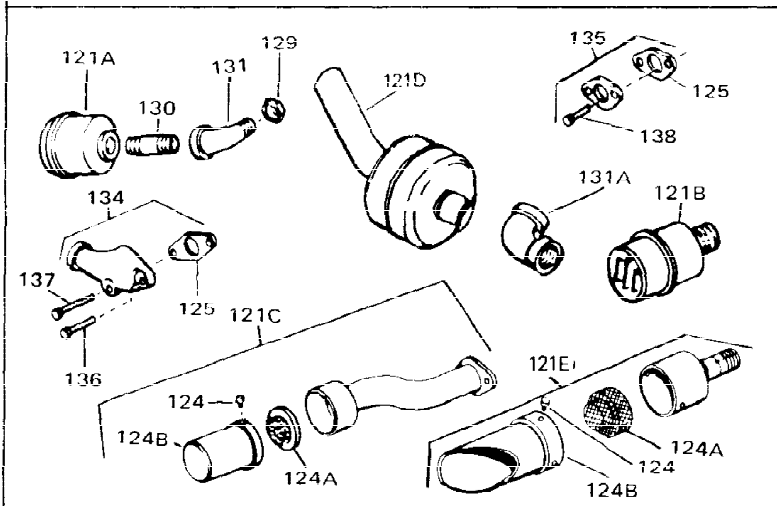

Ref #	Part Number	Qty	Description
35	26073	0	Washer, Connecting rod bolt
35	650570	0	Washer, Flat
35	650691	0	Washer, Flat
36	650694A	0	Screw, Hex flange hd., 5/16-18 x 2
36	650695A	0	Screw, Hex flange hd., 5/16-18 x 2-1/4
36	650697A	0	Screw, Hex flange hd., 5/16-18 x 2-1/2
38	27896	0	Gasket, Breather cover
43	27627	0	Tube, Breather
81	28820	0	Screw
81	30196	0	Screw
81	650521	0	Screw
82	27272	0	Gasket, Air cleaner
86A	31431	0	Elbow, Air cleaner
86A	34697	0	Elbow, Air cleaner
87	650416	0	Screw, Rd. hd. Sems, 10-32 x 1
89A	730128	0	Cleaner Assy., Air
111A	31694	0	Bracket, Fuel tank
113	650561	0	Screw
117	28584	0	Strainer & Elbow
117B	33053	0	Valve, Fuel strainer & shut-off
121A	29633	0	Muffler
121E	391026	0	Muffler
124A	33171	0	Screen, Muffler
124B	33185	0	Cover & Tube, Muffler
124	650578	0	Screw
125	27930	0	Gasket, Exhaust
129	32862	0	Nut, Conduit (1/4" thick)
130	30244	0	Nipple, Exhaust pipe (2-1/2")
131	30209	0	Elbow, Exhaust (45°)
134	31288	0	Muffler Adapter Kit
135	730130	0	Muffler Adapter Kit
136	6021A	0	Screw, Hex flange hd., 5/16-18 x 1-1/2
137	650697A	0	Screw, Hex flange hd., 5/16-18 x 2-1/2
138	30196	0	Screw
201B	31697	0	Strap, Fuel tank
202	29212	0	Screw
203	6202	0	Screw
210	29752	0	Nut
233	34819	0	Elbow Assy., Air cleaner
234	730561	0	Air Cleaner Kit, Dual Element upright,
273	650687	0	Screw, Pan hd. self-tap, 10-32 x 5/16