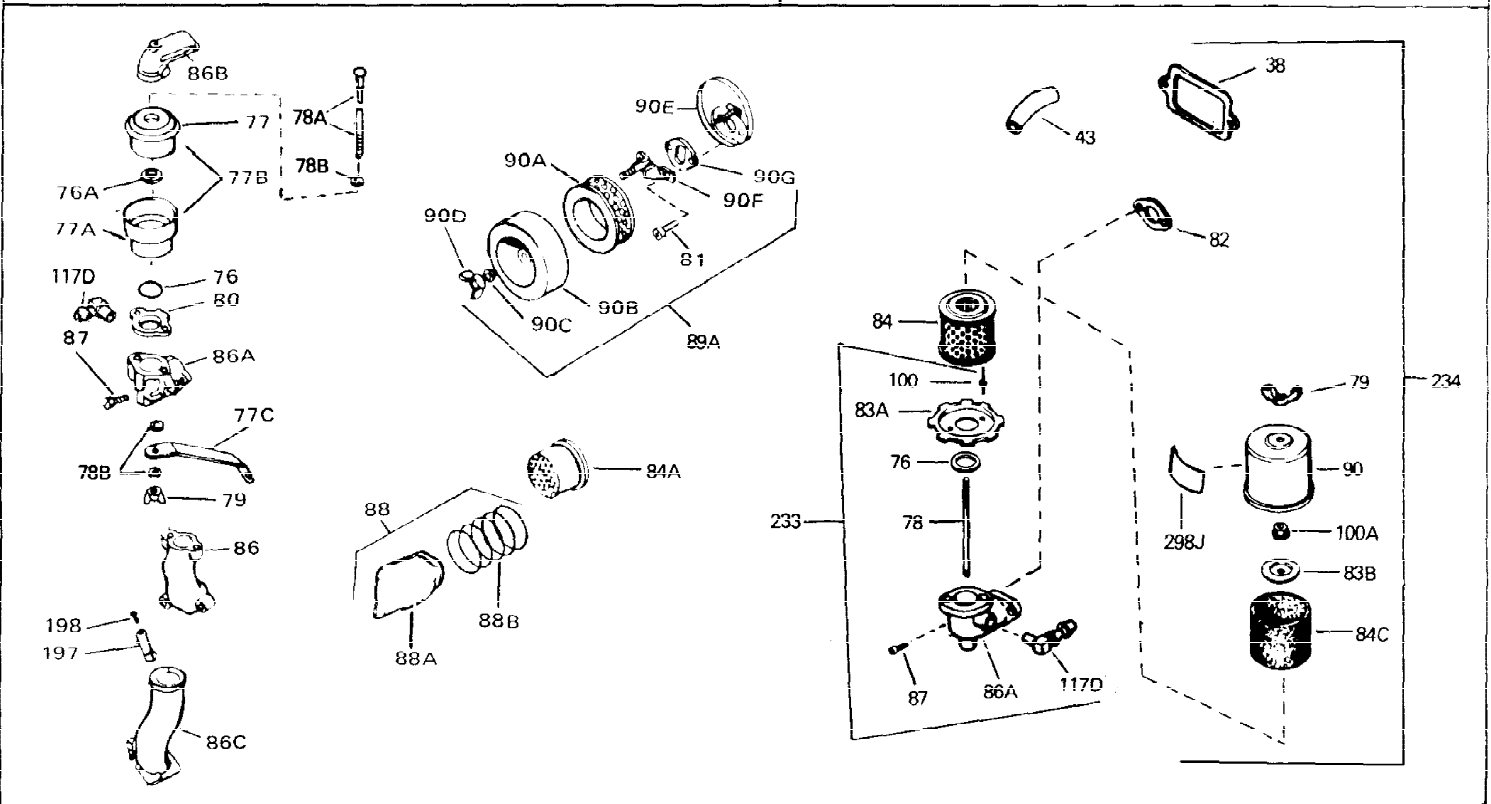

Ref #	Part Number	Qty	Description
35	26073	0	Washer, Connecting rod bolt
35	650570	0	Washer, Flat
35	650691	0	Washer, Flat
36	650694A	0	Screw, Hex flange hd., 5/16-18 x 2
36	650695A	0	Screw, Hex flange hd., 5/16-18 x 2-1/4
36	650697A	0	Screw, Hex flange hd., 5/16-18 x 2-1/2
38	27896	0	Gasket, Breather cover
43	27627	0	Tube, Breather
81	28820	0	Screw
81	30196	0	Screw
81	650521	0	Screw
82	27272	0	Gasket, Air cleaner
86A	31431	0	Elbow, Air cleaner
86A	34697	0	Elbow, Air cleaner
87	650416	0	Screw, Rd. hd. Sems, 10-32 x 1
89A	730128	0	Cleaner Assy., Air
111A	31694	0	Bracket, Fuel tank
113	650561	0	Screw
117	28584	0	Strainer & Elbow
117B	33053	0	Valve, Fuel strainer & shut-off
121A	29633	0	Muffler
121E	391026	0	Muffler
124A	33171	0	Screen, Muffler
124B	33185	0	Cover & Tube, Muffler
124	650578	0	Screw
125	27930	0	Gasket, Exhaust
129	32862	0	Nut, Conduit (1/4" thick)
130	30244	0	Nipple, Exhaust pipe (2-1/2")
131	30209	0	Elbow, Exhaust (45°)
134	31288	0	Muffler Adapter Kit
135	730130	0	Muffler Adapter Kit
136	6021A	0	Screw, Hex flange hd., 5/16-18 x 1-1/2
137	650697A	0	Screw, Hex flange hd., 5/16-18 x 2-1/2
138	30196	0	Screw
201B	31697	0	Strap, Fuel tank
202	29212	0	Screw
203	6202	0	Screw
210	29752	0	Nut
233	34819	0	Elbow Assy., Air cleaner
234	730561	0	Air Cleaner Kit, Dual Element upright,
273	650687	0	Screw, Pan hd. self-tap, 10-32 x 5/16