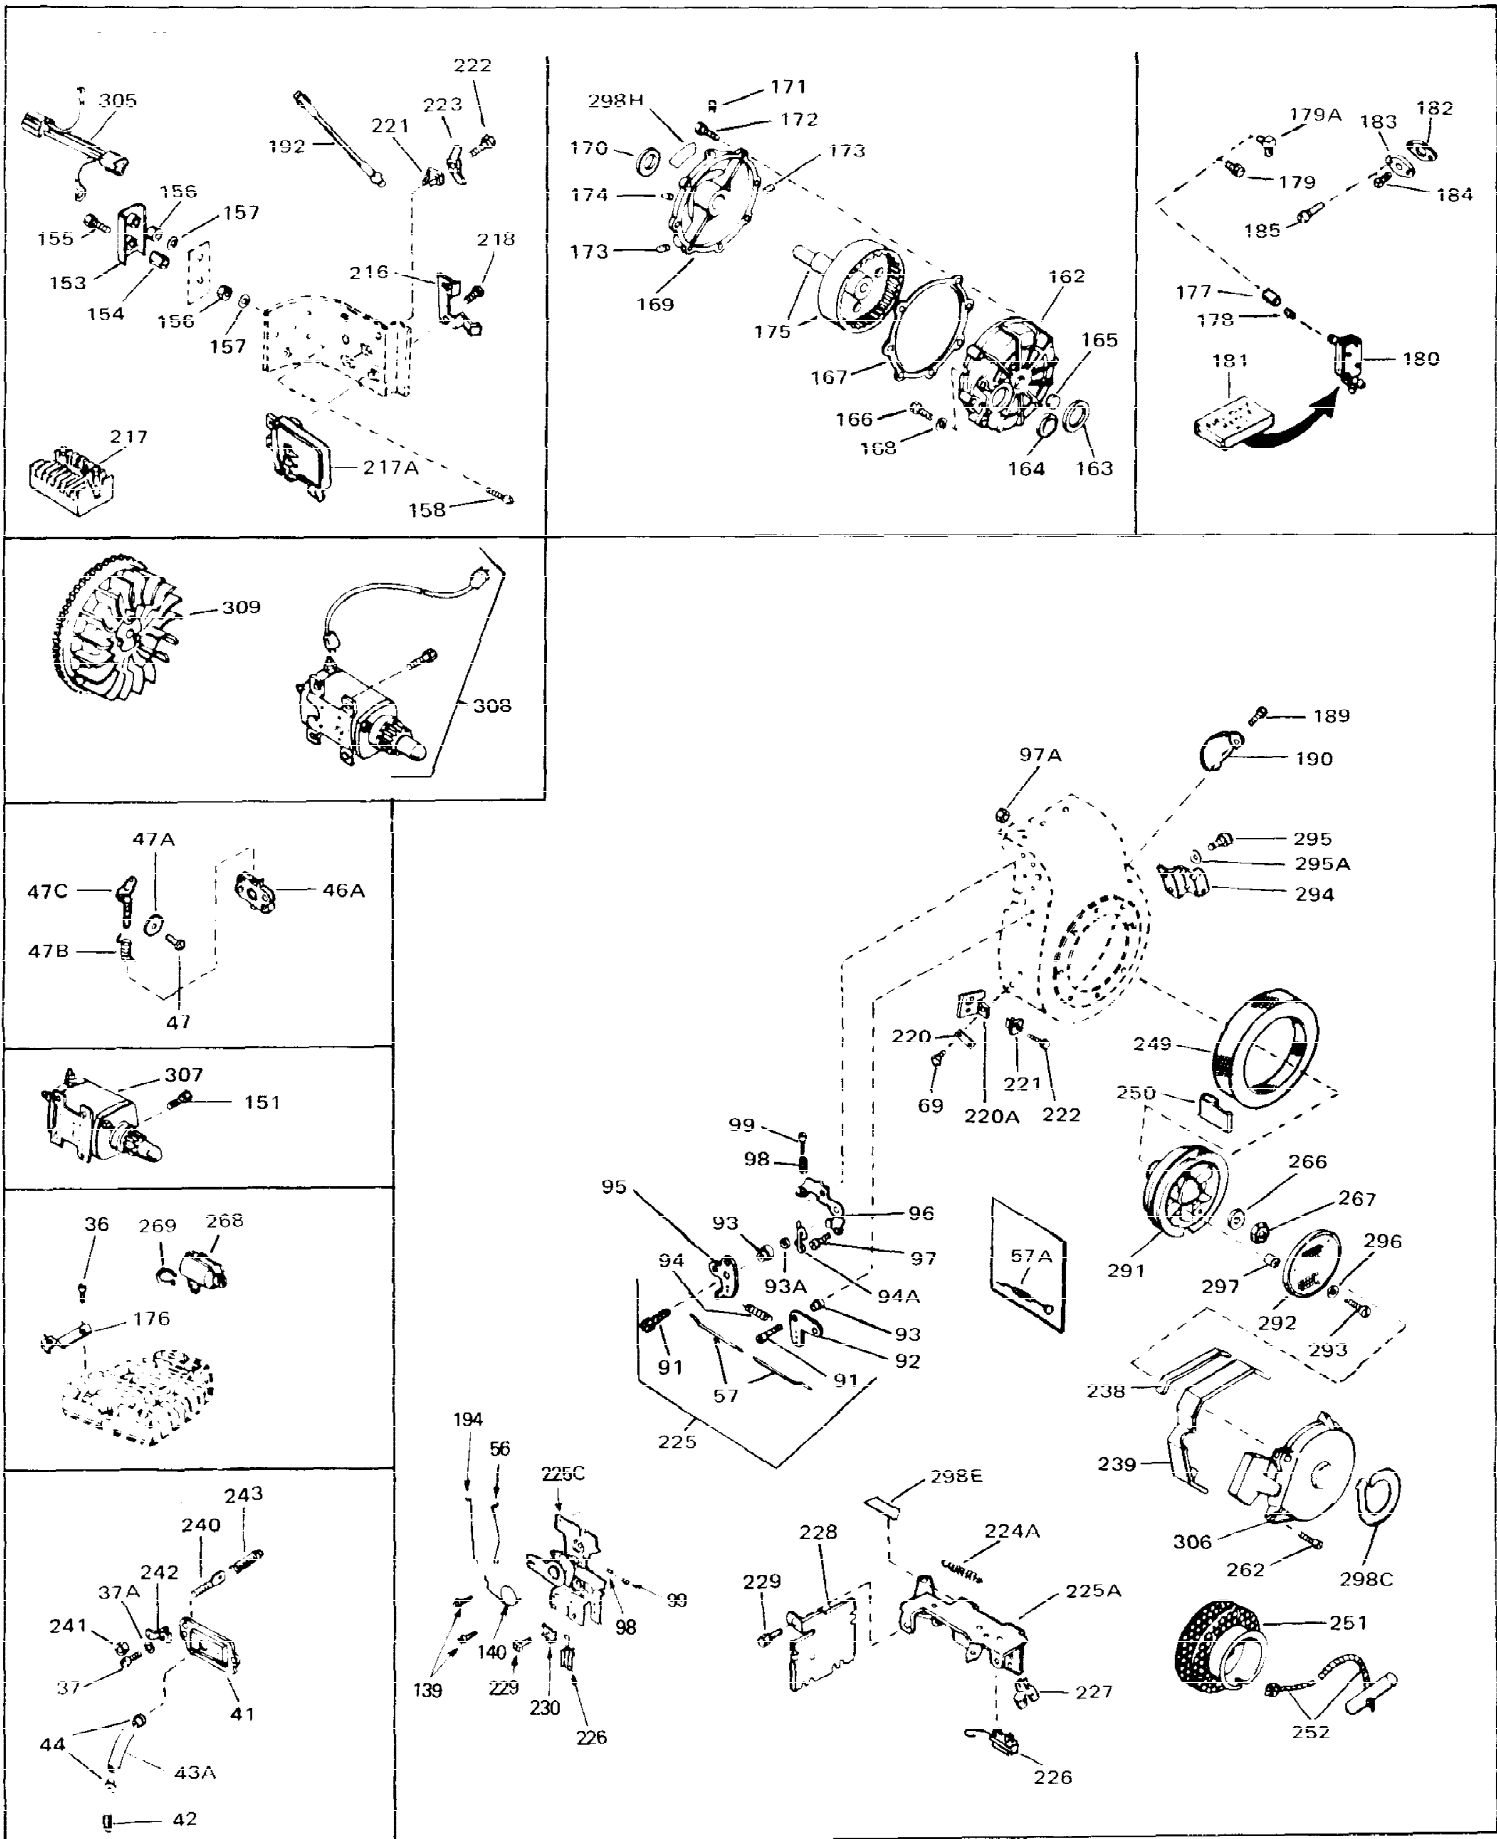

Ref #	Part Number	Qty	Description
36	650694A	0	Screw, Hex flange hd., 5/16-18 x 2
36	650695A	0	Screw, Hex flange hd., 5/16-18 x 2-1/4
36	650697A	0	Screw, Hex flange hd., 5/16-18 x 2-1/2
37	650128	0	Screw
37	650597	0	Screw, Hex washer hd., 10-24 x 5/8
37A	27261	0	Washer, Flat
41	28425	0	Cover, Valve chamber
56	30824	0	Link, Throttle
69	29747A	0	Screw
98	28569	0	Spring, Compression
98	31342	0	Spring, Compression
98	32924	0	Spring, Compression
99	650688	0	Screw, Hex hd., 10-32 x 1-5/16" (Drilled
99	29500	0	Screw, Fil. hd. mach., Sems, 8-32 x 3/4
99	650549	0	Screw
182	32683	0	Gasket, Fuel pump
183	32955	0	Cover, Fuel pump pad
184	9556	0	Plug, Oil drain (Sq. hd. pipe, 1/8-27)
185	30688	0	Screw, Hex hd. Sems, 1/4-20 x 1/2
189	650736	0	Screw
190	33013	0	Cover, Starter bubble
224A	30826	0	Spring, Extension
225	730152	0	Control Assy., Speed
225A	33108A	0	Control Assy., Speed (Remote Snow King)
226	610973	0	Terminal Assy.
227	33177	0	Terminal
229	28942	0	Screw
230	27793	0	Clip, Conduit
238	32576	0	Seal, Snow guard
239	31680	0	Guard, Starter
262	29716	0	Screw
266	650815	0	Washer, Belleville
267	8115	0	Nut, Hex
298E	31718	0	Decal, Choke
305	33018	0	Harness, Adapter
306	590473	0	Starter, Rewind
308	32386	0	Starter Motor Kit (110-120 Volt)
308	32901	0	Starter Motor Kit (110-120 Volt)
308	33328	0	Starter Motor Kit (110-120 Volt)
308	33328A	0	Starter Motor Kit (110-120 Volt)
308	33518	0	Starter Motor Kit (110-120 Volt)
308	33518A	0	Starter Motor Kit (110-120 Volt)
308	33518B	0	Starter Motor Kit (110-120 Volt)
309	30811A	0	Flywheel