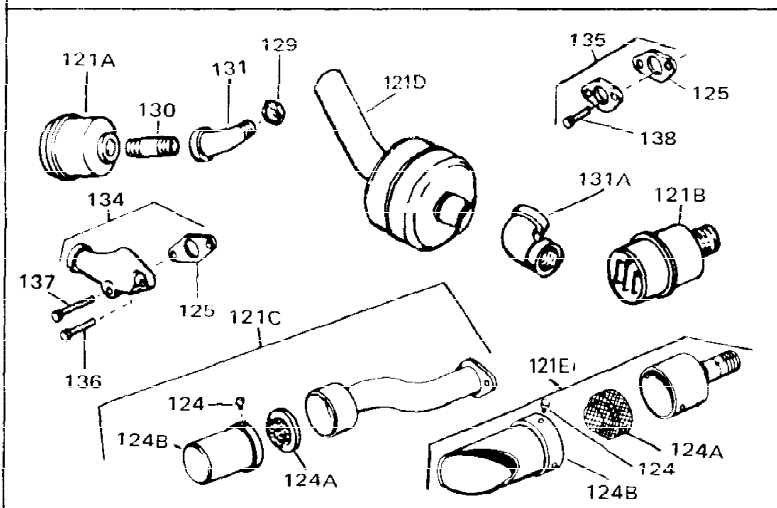

Ref #	Part Number	Qty	Description
35	26073	0	Washer, Connecting rod bolt
35	650570	0	Washer, Flat
35	650691	0	Washer, Flat
36	650694A	0	Screw, Hex flange hd., 5/16-18 x 2
36	650695A	0	Screw, Hex flange hd., 5/16-18 x 2-1/4
36	650697A	0	Screw, Hex flange hd., 5/16-18 x 2-1/2
38	27896	0	Gasket, Breather cover
43	27627	0	Tube, Breather
81	28820	0	Screw
81	30196	0	Screw
81	650521	0	Screw
86A	34697	0	Elbow, Air cleaner
89A	730128	0	Cleaner Assy., Air
111A	33353	0	Bracket, Lower fuel tank
112A	33352A	0	Bracket, Upper fuel tank
113A	650273	0	Screw
113	650561	0	Screw
117B	33053	0	Valve, Fuel strainer & shut-off
117A	33351	0	Valve, Fuel shut-off
118	33679	0	Bushing, Fuel fitting
121E	391026	0	Muffler
124A	33171	0	Screen, Muffler
124B	33185	0	Cover & Tube, Muffler
124	650578	0	Screw
125	27930	0	Gasket, Exhaust
134	31288	0	Muffler Adapter Kit
135	730130	0	Muffler Adapter Kit
136	6021A	0	Screw, Hex flange hd., 5/16-18 x 1-1/2
137	650697A	0	Screw, Hex flange hd., 5/16-18 x 2-1/2
138	30196	0	Screw
233	34819	0	Elbow Assy., Air cleaner
234	730561	0	Air Cleaner Kit, Dual Element upright,
273	650687	0	Screw, Pan hd. self-tap, 10-32 x 5/16
274	650257	0	Screw, Pan hd. Sems, 8-32 x 5/16
274A	650765	0	Screw, Hex washer hd. self-drilling, 10-32 x
275	33134	0	Cover, Carburetor
278	32398	0	Bracket, Choke
279	28820	0	Screw
280A	650764	0	"U" Clip Nut
280	650760	0	Screw
282	32397	0	Plate Assy., Choke
283	32399	0	Spring, Choke knob
284	32400	0	Knob, Choke
298F	31682	0	Decal, Operation