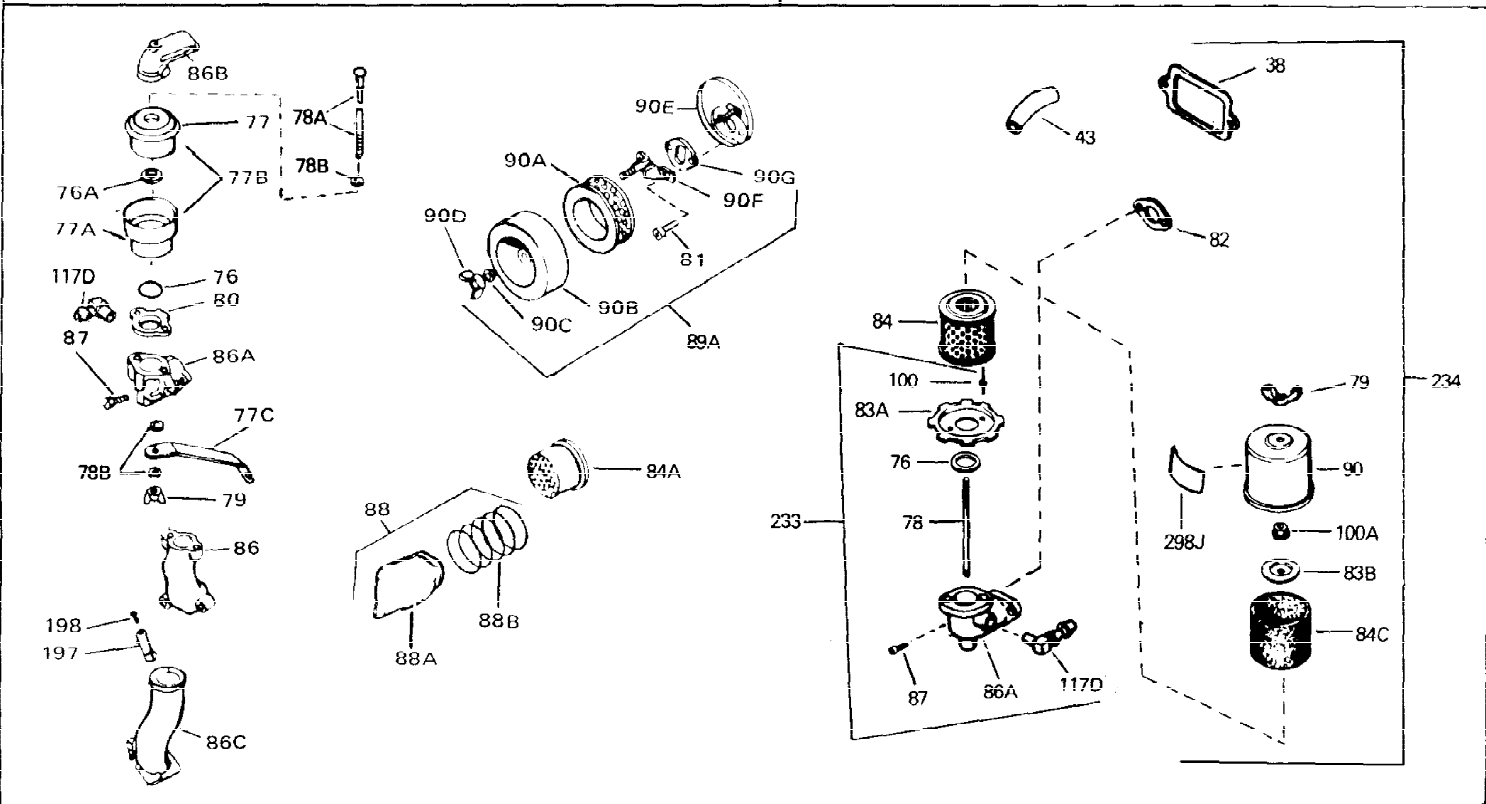

Ref #	Part Number	Qty	Description
35	26073	0	Washer, Connecting rod bolt
35	650570	0	Washer, Flat
35	650691	0	Washer, Flat
36	650694A	0	Screw, Hex flange hd., 5/16-18 x 2
36	650695A	0	Screw, Hex flange hd., 5/16-18 x 2-1/4
36	650697A	0	Screw, Hex flange hd., 5/16-18 x 2-1/2
38	27896	0	Gasket, Breather cover
43	27627	0	Tube, Breather
81	28820	0	Screw
81	30196	0	Screw
81	650521	0	Screw
86A	34697	0	Elbow, Air cleaner
89A	730128	0	Cleaner Assy., Air
111A	33353	0	Bracket, Lower fuel tank
112A	33352A	0	Bracket, Upper fuel tank
113A	650273	0	Screw
113	650561	0	Screw
117B	33053	0	Valve, Fuel strainer & shut-off
117A	33351	0	Valve, Fuel shut-off
118	33679	0	Bushing, Fuel fitting
121E	391026	0	Muffler
124A	33171	0	Screen, Muffler
124B	33185	0	Cover & Tube, Muffler
124	650578	0	Screw
125	27930	0	Gasket, Exhaust
134	31288	0	Muffler Adapter Kit
135	730130	0	Muffler Adapter Kit
136	6021A	0	Screw, Hex flange hd., 5/16-18 x 1-1/2
137	650697A	0	Screw, Hex flange hd., 5/16-18 x 2-1/2
138	30196	0	Screw
233	34819	0	Elbow Assy., Air cleaner
234	730561	0	Air Cleaner Kit, Dual Element upright,
273	650687	0	Screw, Pan hd. self-tap, 10-32 x 5/16
274	650257	0	Screw, Pan hd. Sems, 8-32 x 5/16
274A	650765	0	Screw, Hex washer hd. self-drilling, 10-32 x
275	33134	0	Cover, Carburetor
278	32398	0	Bracket, Choke
279	28820	0	Screw
280A	650764	0	"U" Clip Nut
280	650760	0	Screw
282	32397	0	Plate Assy., Choke
283	32399	0	Spring, Choke knob
284	32400	0	Knob, Choke
298F	31682	0	Decal, Operation