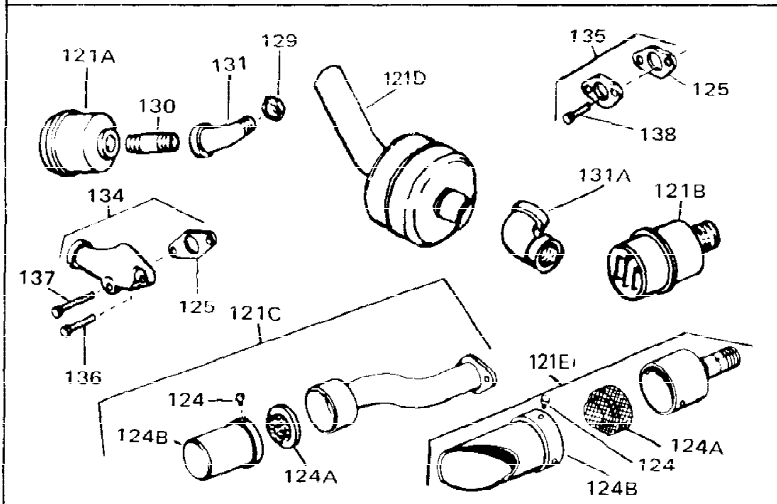

Ref #	Part Number	Qty	Description
35	26073	0	Washer, Connecting rod bolt
35	650570	0	Washer, Flat
35	650691	0	Washer, Flat
36	650694A	0	Screw, Hex flange hd., 5/16-18 x 2
36	650695A	0	Screw, Hex flange hd., 5/16-18 x 2-1/4
36	650697A	0	Screw, Hex flange hd., 5/16-18 x 2-1/2
38	27896	0	Gasket, Breather cover
43	27627	0	Tube, Breather
81	28820	0	Screw
81	30196	0	Screw
81	650521	0	Screw
82	27272	0	Gasket, Air cleaner
86A	34697	0	Elbow, Air cleaner
89A	730128	0	Cleaner Assy., Air
111A	33353	0	Bracket, Lower fuel tank
112A	33352A	0	Bracket, Upper fuel tank
113A	650273	0	Screw
113	650561	0	Screw
117A	33351	0	Valve, Fuel shut-off
117B	33053	0	Valve, Fuel strainer & shut-off
118	33679	0	Bushing, Fuel fitting
121E	391026	0	Muffler
124A	33171	0	Screen, Muffler
124B	33185	0	Cover & Tube, Muffler
124	650578	0	Screw
125	27930	0	Gasket, Exhaust
134	31288	0	Muffler Adapter Kit
135	730130	0	Muffler Adapter Kit
136	6021A	0	Screw, Hex flange hd., 5/16-18 x 1-1/2
137	650697A	0	Screw, Hex flange hd., 5/16-18 x 2-1/2
138	30196	0	Screw
233	34819	0	Elbow Assy., Air cleaner
234	730561	0	Air Cleaner Kit, Dual Element upright,
273	650687	0	Screw, Pan hd. self-tap, 10-32 x 5/16