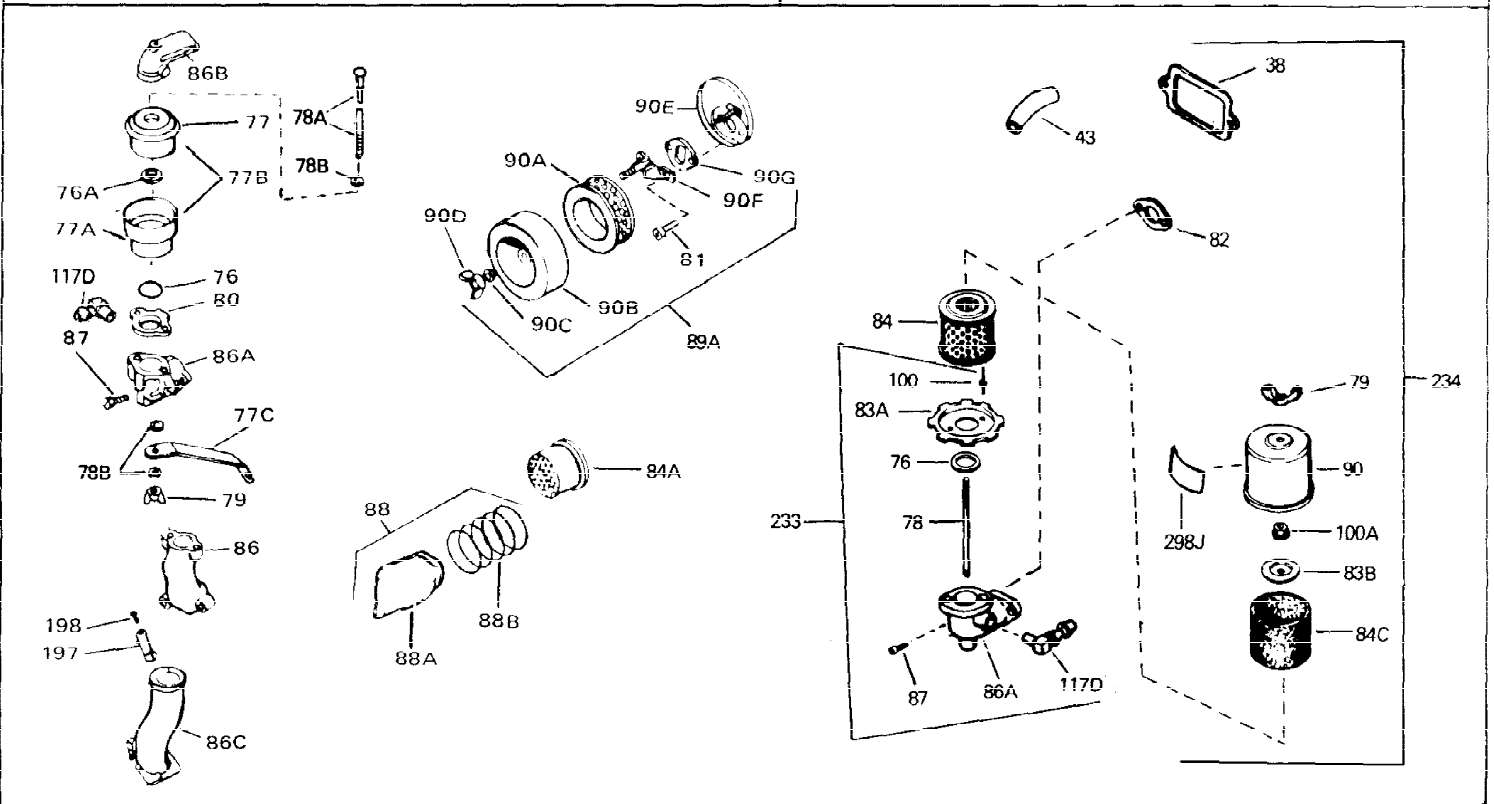

Ref #	Part Number	Qty	Description
35	26073	0	Washer, Connecting rod bolt
35	650570	0	Washer, Flat
35	650691	0	Washer, Flat
36	650694A	0	Screw, Hex flange hd., 5/16-18 x 2
36	650695A	0	Screw, Hex flange hd., 5/16-18 x 2-1/4
36	650697A	0	Screw, Hex flange hd., 5/16-18 x 2-1/2
38	27896	0	Gasket, Breather cover
43	27627	0	Tube, Breather
81	28820	0	Screw
81	30196	0	Screw
81	650521	0	Screw
82	27272	0	Gasket, Air cleaner
86A	34697	0	Elbow, Air cleaner
89A	730128	0	Cleaner Assy., Air
111A	33353	0	Bracket, Lower fuel tank
112A	33352A	0	Bracket, Upper fuel tank
113A	650273	0	Screw
113	650561	0	Screw
117A	33351	0	Valve, Fuel shut-off
117B	33053	0	Valve, Fuel strainer & shut-off
118	33679	0	Bushing, Fuel fitting
121E	391026	0	Muffler
124A	33171	0	Screen, Muffler
124B	33185	0	Cover & Tube, Muffler
124	650578	0	Screw
125	27930	0	Gasket, Exhaust
134	31288	0	Muffler Adapter Kit
135	730130	0	Muffler Adapter Kit
136	6021A	0	Screw, Hex flange hd., 5/16-18 x 1-1/2
137	650697A	0	Screw, Hex flange hd., 5/16-18 x 2-1/2
138	30196	0	Screw
233	34819	0	Elbow Assy., Air cleaner
234	730561	0	Air Cleaner Kit, Dual Element upright,
273	650687	0	Screw, Pan hd. self-tap, 10-32 x 5/16