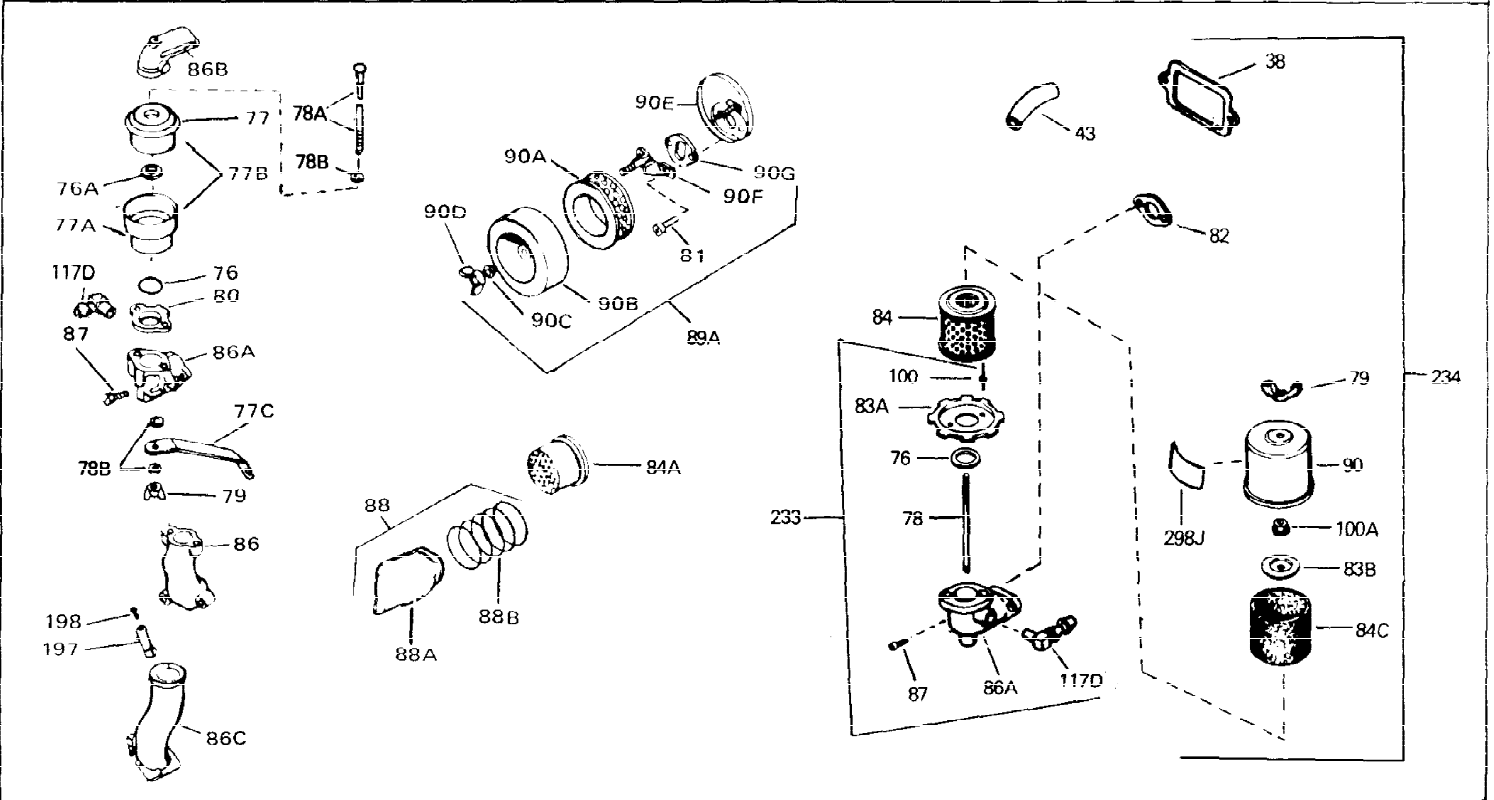

Ref #	Part Number	Qty	Description
35	26073	0	Washer, Connecting rod bolt
35	650570	0	Washer, Flat
35	650691	0	Washer, Flat
36	650694A	0	Screw, Hex flange hd., 5/16-18 x 2
36	650695A	0	Screw, Hex flange hd., 5/16-18 x 2-1/4
36	650697A	0	Screw, Hex flange hd., 5/16-18 x 2-1/2
38	27896	0	Gasket, Breather cover
43	27627	0	Tube, Breather
81	28820	0	Screw
81	30196	0	Screw
81	650521	0	Screw
82	27272	0	Gasket, Air cleaner
86A	34697	0	Elbow, Air cleaner
89A	730128	0	Cleaner Assy., Air
111	33167	0	Bracket, Lower fuel tank
112B	33166A	0	Bracket, Upper fuel tank
113A	650665	0	Screw
113	650561	0	Screw
117	33395	0	Fitting, Fuel line
117B	33053	0	Valve, Fuel strainer & shut-off
118	33679	0	Bushing, Fuel fitting
121E	391026	0	Muffler
124A	33171	0	Screen, Muffler
124B	33185	0	Cover & Tube, Muffler
124	650578	0	Screw
125	27930	0	Gasket, Exhaust
134	31288	0	Muffler Adapter Kit
135	730130	0	Muffler Adapter Kit
136	6021A	0	Screw, Hex flange hd., 5/16-18 x 1-1/2
137	650697A	0	Screw, Hex flange hd., 5/16-18 x 2-1/2
138	30196	0	Screw
233	34819	0	Elbow Assy., Air cleaner
234	730561	0	Air Cleaner Kit, Dual Element upright,
273	650687	0	Screw, Pan hd. self-tap, 10-32 x 5/16