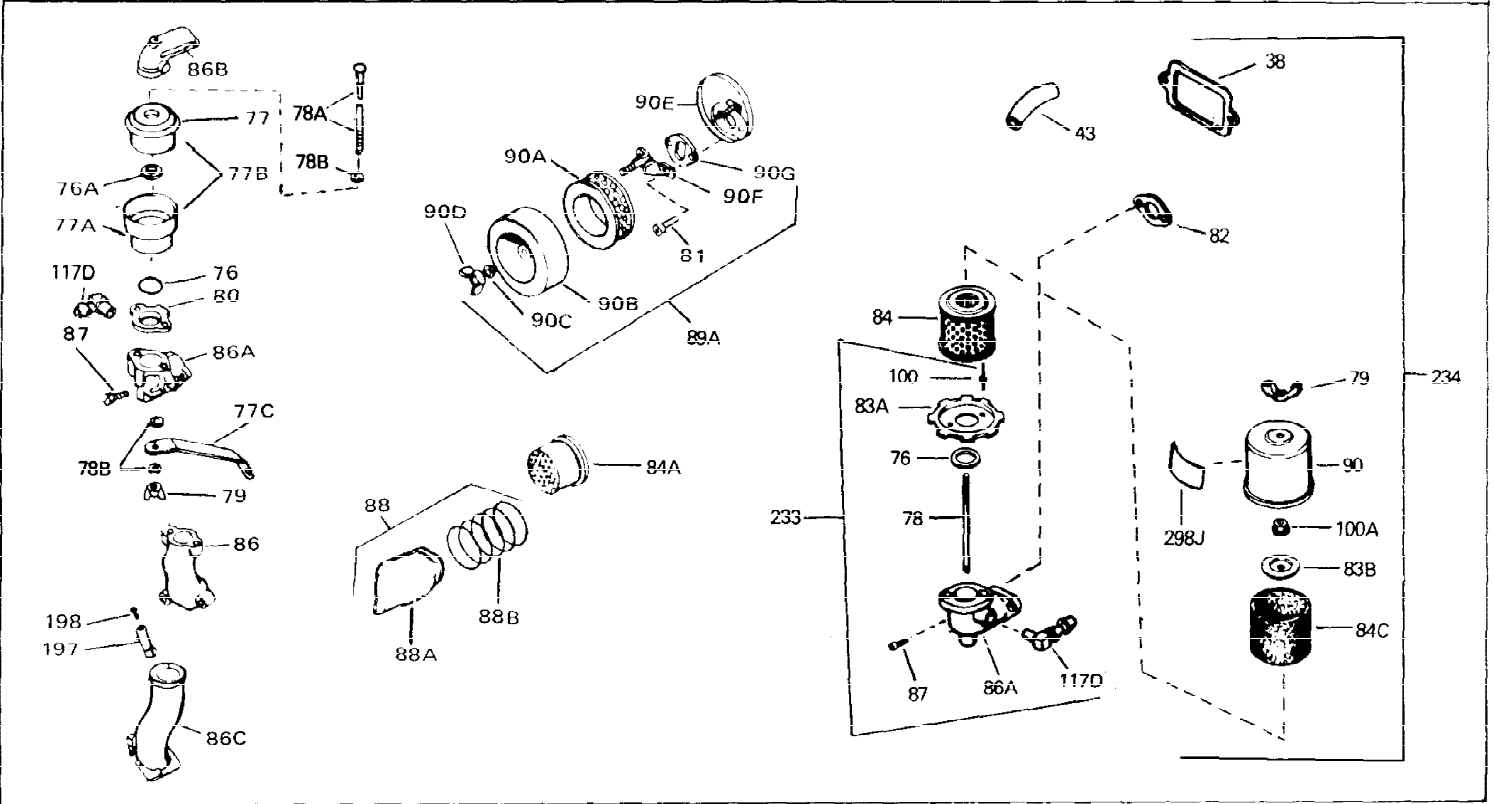

Ref #	Part Number	Qty	Description
35	26073	0	Washer, Connecting rod bolt
35	650570	0	Washer, Flat
35	650691	0	Washer, Flat
36	650694A	0	Screw, Hex flange hd., 5/16-18 x 2
36	650695A	0	Screw, Hex flange hd., 5/16-18 x 2-1/4
36	650697A	0	Screw, Hex flange hd., 5/16-18 x 2-1/2
38	27896	0	Gasket, Breather cover
43	27627	0	Tube, Breather
81	28820	0	Screw
81	30196	0	Screw
81	650521	0	Screw
82	27272	0	Gasket, Air cleaner
86A	34697	0	Elbow, Air cleaner
89A	730128	0	Cleaner Assy., Air
113	30688	0	Screw, Hex hd. Sems, 1/4-20 x 1/2
117B	33053	0	Valve, Fuel strainer & shut-off
117	33395	0	Fitting, Fuel line
118	33679	0	Bushing, Fuel fitting
121E	391026	0	Muffler
124A	33171	0	Screen, Muffler
124B	33185	0	Cover & Tube, Muffler
124	650578	0	Screw
125	27930	0	Gasket, Exhaust
134	31288	0	Muffler Adapter Kit
135	730130	0	Muffler Adapter Kit
136	6021A	0	Screw, Hex flange hd., 5/16-18 x 1-1/2
137	650697A	0	Screw, Hex flange hd., 5/16-18 x 2-1/2
138	30196	0	Screw
233	34819	0	Elbow Assy., Air cleaner
234	730561	0	Air Cleaner Kit, Dual Element upright,
273	650687	0	Screw, Pan hd. self-tap, 10-32 x 5/16