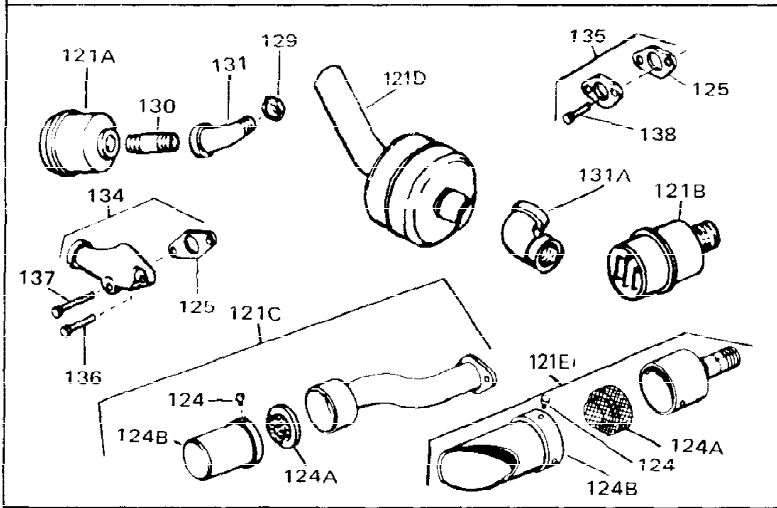

Ref #	Part Number	Qty	Description
35	26073	0	Washer, Connecting rod bolt
35	650570	0	Washer, Flat
35	650691	0	Washer, Flat
36	650694A	0	Screw, Hex flange hd., 5/16-18 x 2
36	650695A	0	Screw, Hex flange hd., 5/16-18 x 2-1/4
36	650697A	0	Screw, Hex flange hd., 5/16-18 x 2-1/2
38	27896	0	Gasket, Breather cover
43	27627	0	Tube, Breather
81	28820	0	Screw
81	30196	0	Screw
81	650521	0	Screw
82	27272	0	Gasket, Air cleaner
86A	34697	0	Elbow, Air cleaner
89A	730128	0	Cleaner Assy., Air
113	30688	0	Screw, Hex hd. Sems, 1/4-20 x 1/2
117B	33053	0	Valve, Fuel strainer & shut-off
117	33395	0	Fitting, Fuel line
118	33679	0	Bushing, Fuel fitting
121E	391026	0	Muffler
124A	33171	0	Screen, Muffler
124B	33185	0	Cover & Tube, Muffler
124	650578	0	Screw
125	27930	0	Gasket, Exhaust
134	31288	0	Muffler Adapter Kit
135	730130	0	Muffler Adapter Kit
136	6021A	0	Screw, Hex flange hd., 5/16-18 x 1-1/2
137	650697A	0	Screw, Hex flange hd., 5/16-18 x 2-1/2
138	30196	0	Screw
233	34819	0	Elbow Assy., Air cleaner
234	730561	0	Air Cleaner Kit, Dual Element upright,
273	650687	0	Screw, Pan hd. self-tap, 10-32 x 5/16