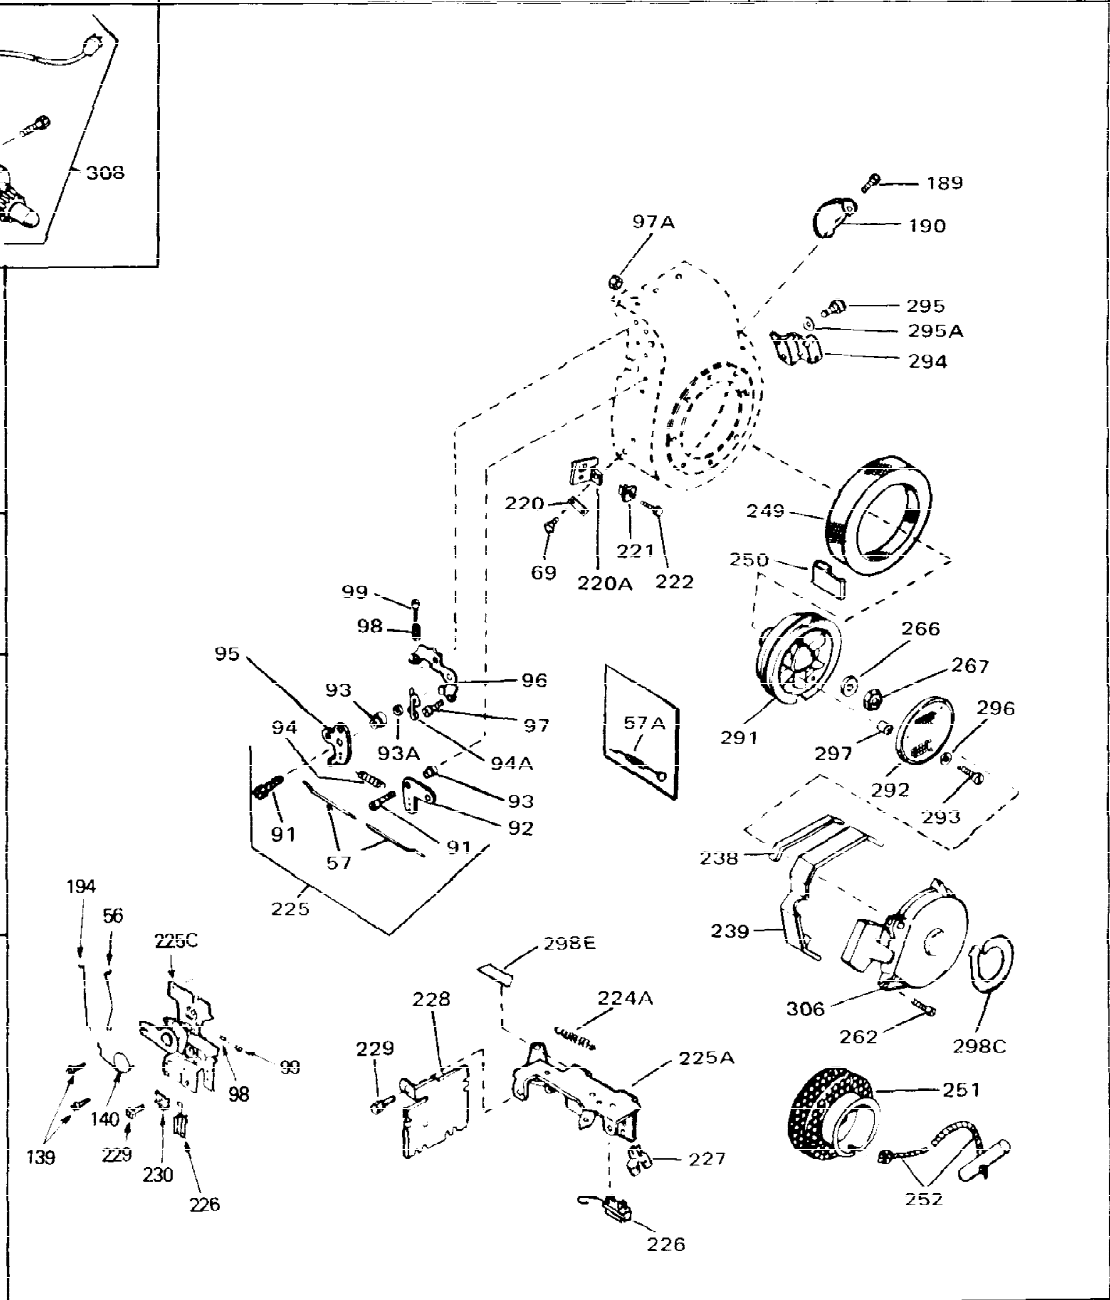

Ref #	Part Number	Qty	Description
36	650694A	0	Screw, Hex flange hd., 5/16-18 x 2
36	650695A	0	Screw, Hex flange hd., 5/16-18 x 2-1/4
36	650697A	0	Screw, Hex flange hd., 5/16-18 x 2-1/2
37	650128	0	Screw
37	650597	0	Screw, Hex washer hd., 10-24 x 5/8
37A	27261	0	Washer, Flat
41	28425	0	Cover, Valve chamber
56	30206	0	Link, Throttle
57	31879	0	Link, Governor lever to bellcrank
69	29747A	0	Screw
91	30312	0	Screw, Hex washer hd. Sems, 10-32 x 1/2
92	30712	0	Lever, Bellcrank
93	29530	0	Bushing, Lever
93A	28562	0	Bushing, Lever
94A	32977	0	Spring, Torsion
94	30202	0	Spring, Extension
95	30201A	0	Lever, Speed control
96	30199A	0	Bracket, Speed control
97	650399	0	Screw, Phil. fil. hd. Sems, 10-32 x 5/8
97A	33450	0	Nut, Lock
98	28569	0	Spring, Compression
98	31342	0	Spring, Compression
98	32924	0	Spring, Compression
99	29500	0	Screw, Fil. hd. mach., Sems, 8-32 x 3/4
99	650549	0	Screw
99	650688	0	Screw, Hex hd., 10-32 x 1-5/16" (Drilled
151	30688	0	Screw, Hex hd. Sems, 1/4-20 x 1/2
182	32683	0	Gasket, Fuel pump
183	32955	0	Cover, Fuel pump pad
184	9556	0	Plug, Oil drain (Sq. hd. pipe, 1/8-27)
185	30688	0	Screw, Hex hd. Sems, 1/4-20 x 1/2
217	610749	0	Regulator, Rectifier (10 Amp)
225	730152	0	Control Assy., Speed
227	33177	0	Terminal
262	29716	0	Screw
266	650815	0	Washer, Belleville
267	8115	0	Nut, Hex
305	33018	0	Harness, Adapter
306	590420	0	Starter, Rewind
307	29965	0	Motor, Starter (12 Volt)
307	32468	0	Motor, Starter (12 Volt)
307	32468A	0	Motor, Starter (12 Volt)
307	32468B	0	Motor, Starter (12 Volt)
307	33606	0	Motor, Starter (12 Volt)
308	32386	0	Starter Motor Kit (110-120 Volt)
308	32901	0	Starter Motor Kit (110-120 Volt)
308	33328	0	Starter Motor Kit (110-120 Volt)
308	33328A	0	Starter Motor Kit (110-120 Volt)
308	33518	0	Starter Motor Kit (110-120 Volt)
308	33518A	0	Starter Motor Kit (110-120 Volt)
308	33518B	0	Starter Motor Kit (110-120 Volt)
309	30811A	0	Flywheel