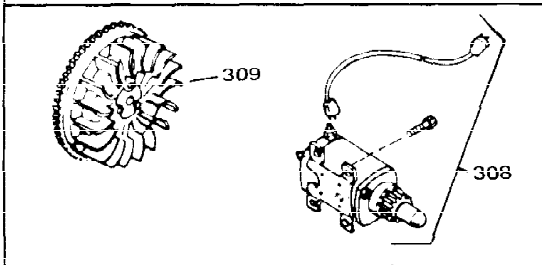

Ref #	Part Number	Qty	Description
36	650694A	0	Screw, Hex flange hd., 5/16-18 x 2
36	650695A	0	Screw, Hex flange hd., 5/16-18 x 2-1/4
36	650697A	0	Screw, Hex flange hd., 5/16-18 x 2-1/2
37	650128	0	Screw
37	650597	0	Screw, Hex washer hd., 10-24 x 5/8
37A	27261	0	Washer, Flat
41	28425	0	Cover, Valve chamber
56	30206	0	Link, Throttle
57	31879	0	Link, Governor lever to bellcrank
69	29747A	0	Screw
91	30312	0	Screw, Hex washer hd. Sems, 10-32 x 1/2
92	30712	0	Lever, Bellcrank
93	29530	0	Bushing, Lever
93A	28562	0	Bushing, Lever
94A	32977	0	Spring, Torsion
94	30202	0	Spring, Extension
95	30201A	0	Lever, Speed control
96	30199A	0	Bracket, Speed control
97	650399	0	Screw, Phil. fil. hd. Sems, 10-32 x 5/8
97A	33450	0	Nut, Lock
98	28569	0	Spring, Compression
98	31342	0	Spring, Compression
98	32924	0	Spring, Compression
99	29500	0	Screw, Fil. hd. mach., Sems, 8-32 x 3/4
99	650549	0	Screw
99	650688	0	Screw, Hex hd., 10-32 x 1-5/16" (Drilled
151	30688	0	Screw, Hex hd. Sems, 1/4-20 x 1/2
182	32683	0	Gasket, Fuel pump
183	32955	0	Cover, Fuel pump pad
184	9556	0	Plug, Oil drain (Sq. hd. pipe, 1/8-27)
185	30688	0	Screw, Hex hd. Sems, 1/4-20 x 1/2
217	610749	0	Regulator, Rectifier (10 Amp)
225	730152	0	Control Assy., Speed
227	33177	0	Terminal
262	29716	0	Screw
266	650815	0	Washer, Belleville
267	8115	0	Nut, Hex
305	33018	0	Harness, Adapter
306	590420	0	Starter, Rewind
307	29965	0	Motor, Starter (12 Volt)
307	32468	0	Motor, Starter (12 Volt)
307	32468A	0	Motor, Starter (12 Volt)
307	32468B	0	Motor, Starter (12 Volt)
307	33606	0	Motor, Starter (12 Volt)
308	32386	0	Starter Motor Kit (110-120 Volt)
308	32901	0	Starter Motor Kit (110-120 Volt)
308	33328	0	Starter Motor Kit (110-120 Volt)
308	33328A	0	Starter Motor Kit (110-120 Volt)
308	33518	0	Starter Motor Kit (110-120 Volt)
308	33518A	0	Starter Motor Kit (110-120 Volt)
308	33518B	0	Starter Motor Kit (110-120 Volt)
309	30811A	0	Flywheel