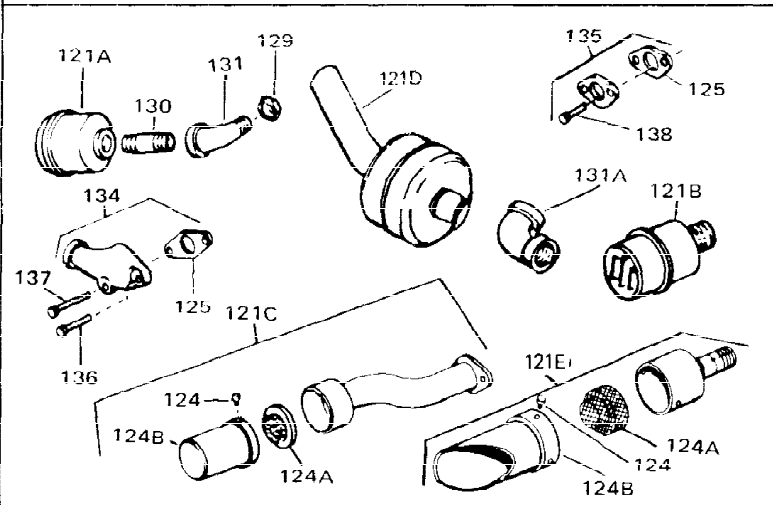

Ref #	Part Number	Qty	Description
35	26073	0	Washer, Connecting rod bolt
35	650570	0	Washer, Flat
35	650691	0	Washer, Flat
36	650694A	0	Screw, Hex flange hd., 5/16-18 x 2
36	650695A	0	Screw, Hex flange hd., 5/16-18 x 2-1/4
36	650697A	0	Screw, Hex flange hd., 5/16-18 x 2-1/2
38	27896	0	Gasket, Breather cover
43	27627	0	Tube, Breather
81	28820	0	Screw
81	30196	0	Screw
81	650521	0	Screw
82	27272	0	Gasket, Air cleaner
86A	34697	0	Elbow, Air cleaner
89A	730128	0	Cleaner Assy., Air
111	33167	0	Bracket, Lower fuel tank
112B	33166A	0	Bracket, Upper fuel tank
113A	650665	0	Screw
113	650561	0	Screw
117	33395	0	Fitting, Fuel line
117B	33053	0	Valve, Fuel strainer & shut-off
118	33679	0	Bushing, Fuel fitting
121E	391026	0	Muffler
124A	33171	0	Screen, Muffler
124B	33185	0	Cover & Tube, Muffler
124	650578	0	Screw
125	27930	0	Gasket, Exhaust
134	31288	0	Muffler Adapter Kit
135	730130	0	Muffler Adapter Kit
136	6021A	0	Screw, Hex flange hd., 5/16-18 x 1-1/2
137	650697A	0	Screw, Hex flange hd., 5/16-18 x 2-1/2
138	30196	0	Screw
233	34819	0	Elbow Assy., Air cleaner
234	730561	0	Air Cleaner Kit, Dual Element upright,
273	650687	0	Screw, Pan hd. self-tap, 10-32 x 5/16