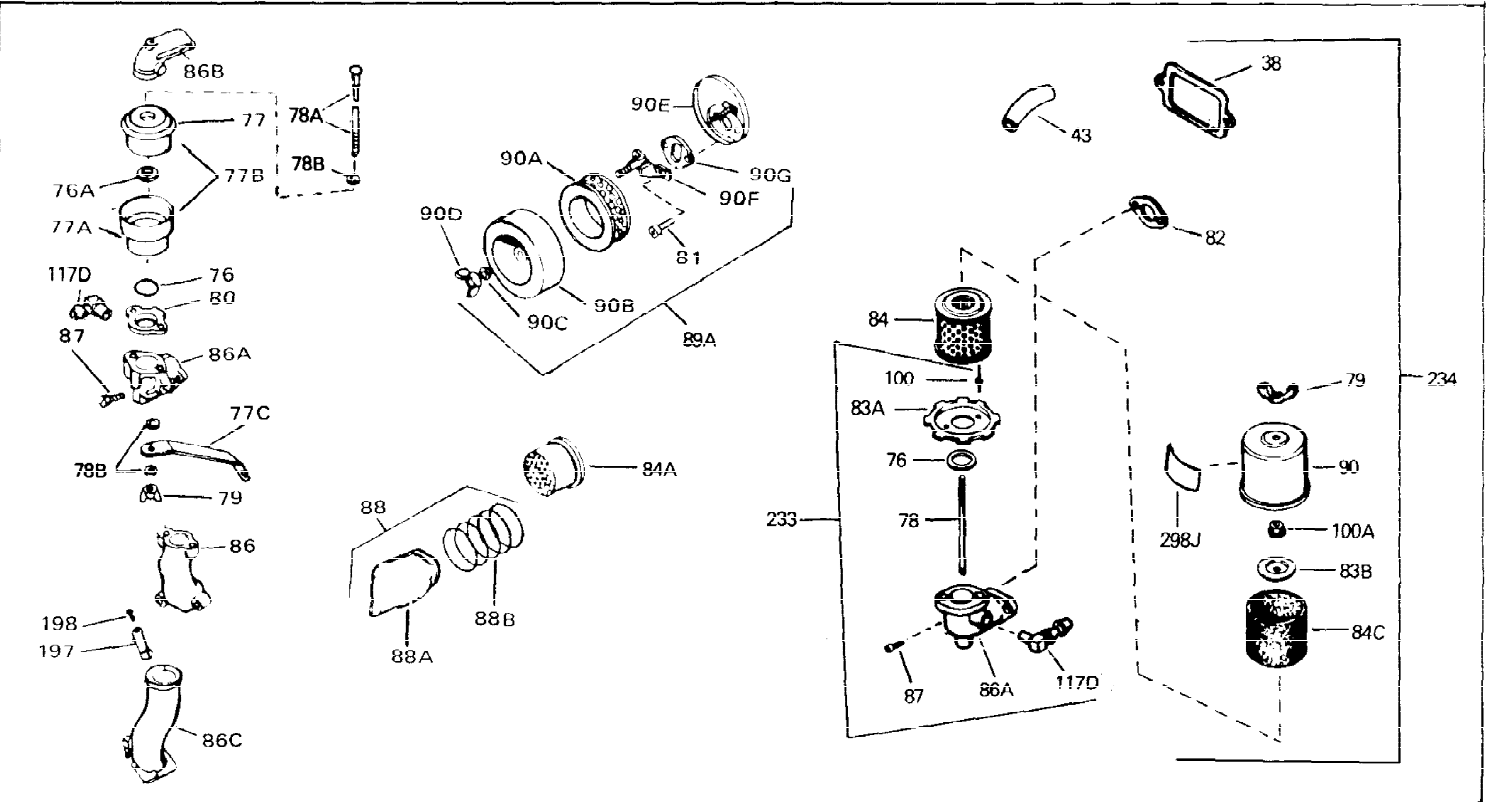

Ref #	Part Number	Qty	Description
35	26073	0	Washer, Connecting rod bolt
35	650570	0	Washer, Flat
35	650691	0	Washer, Flat
36	650694A	0	Screw, Hex flange hd., 5/16-18 x 2
36	650695A	0	Screw, Hex flange hd., 5/16-18 x 2-1/4
36	650697A	0	Screw, Hex flange hd., 5/16-18 x 2-1/2
38	27896	0	Gasket, Breather cover
43	27627	0	Tube, Breather
81	28820	0	Screw
81	30196	0	Screw
81	650521	0	Screw
82	27272	0	Gasket, Air cleaner
86A	34697	0	Elbow, Air cleaner
89A	730128	0	Cleaner Assy., Air
111	33167	0	Bracket, Lower fuel tank
112B	33166A	0	Bracket, Upper fuel tank
113A	650665	0	Screw
113	650561	0	Screw
117	33395	0	Fitting, Fuel line
117B	33053	0	Valve, Fuel strainer & shut-off
118	33679	0	Bushing, Fuel fitting
121E	391026	0	Muffler
124A	33171	0	Screen, Muffler
124B	33185	0	Cover & Tube, Muffler
124	650578	0	Screw
125	27930	0	Gasket, Exhaust
134	31288	0	Muffler Adapter Kit
135	730130	0	Muffler Adapter Kit
136	6021A	0	Screw, Hex flange hd., 5/16-18 x 1-1/2
137	650697A	0	Screw, Hex flange hd., 5/16-18 x 2-1/2
138	30196	0	Screw
233	34819	0	Elbow Assy., Air cleaner
234	730561	0	Air Cleaner Kit, Dual Element upright,
273	650687	0	Screw, Pan hd. self-tap, 10-32 x 5/16