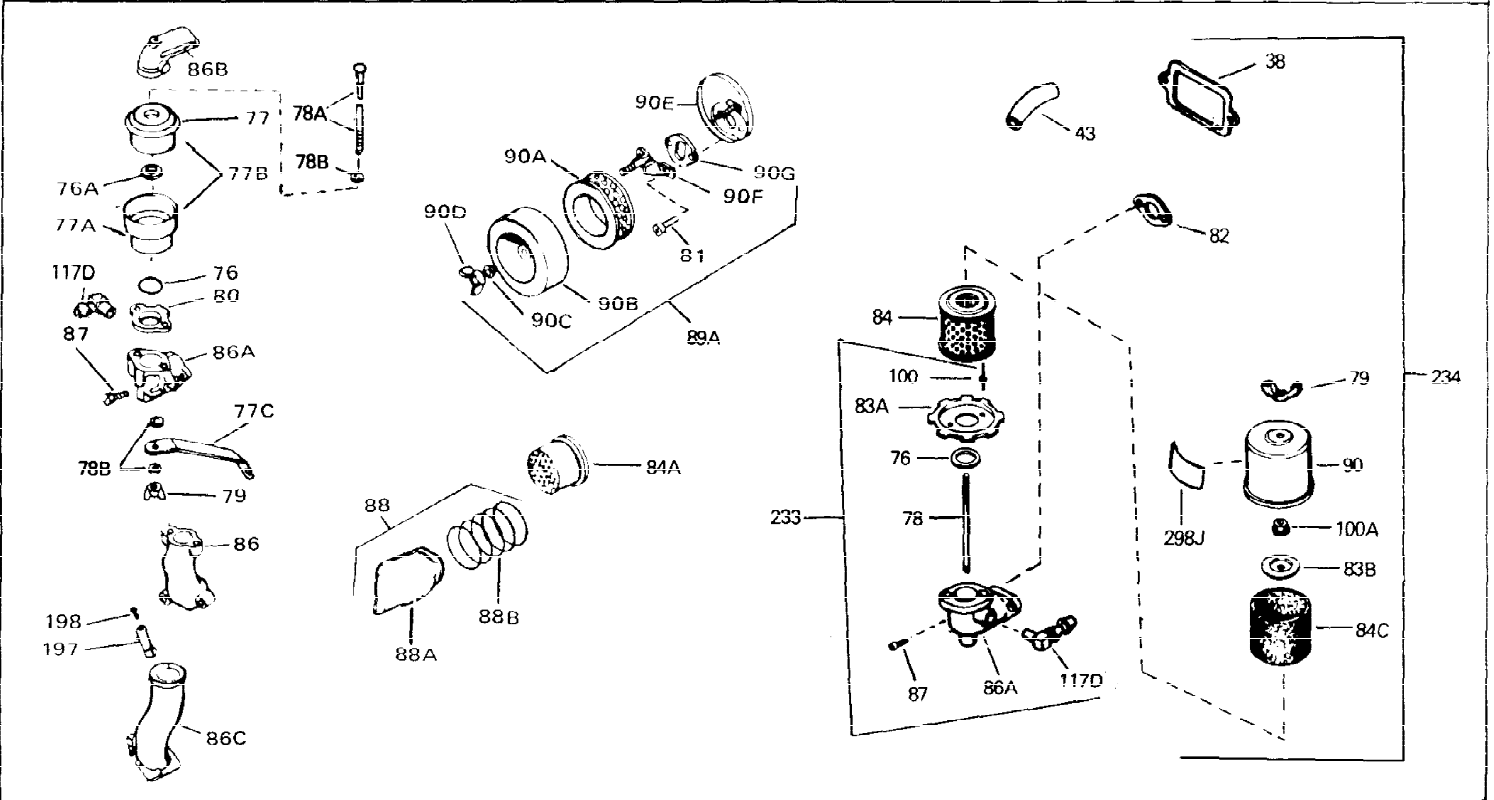

Ref #	Part Number	Qty	Description
35	26073	0	Washer, Connecting rod bolt
35	650570	0	Washer, Flat
35	650691	0	Washer, Flat
36	650694A	0	Screw, Hex flange hd., 5/16-18 x 2
36	650695A	0	Screw, Hex flange hd., 5/16-18 x 2-1/4
36	650697A	0	Screw, Hex flange hd., 5/16-18 x 2-1/2
38	27896	0	Gasket, Breather cover
43	27627	0	Tube, Breather
81	28820	0	Screw
81	30196	0	Screw
81	650521	0	Screw
82	27272	0	Gasket, Air cleaner
86A	34697	0	Elbow, Air cleaner
89A	730128	0	Cleaner Assy., Air
111A	33353	0	Bracket, Lower fuel tank
112A	33352A	0	Bracket, Upper fuel tank
113A	650273	0	Screw
113	650561	0	Screw
117B	33053	0	Valve, Fuel strainer & shut-off
117	33395	0	Fitting, Fuel line
118	33679	0	Bushing, Fuel fitting
121E	391026	0	Muffler
124A	33171	0	Screen, Muffler
124B	33185	0	Cover & Tube, Muffler
124	650578	0	Screw
125	27930	0	Gasket, Exhaust
134	31288	0	Muffler Adapter Kit
135	730130	0	Muffler Adapter Kit
136	6021A	0	Screw, Hex flange hd., 5/16-18 x 1-1/2
137	650697A	0	Screw, Hex flange hd., 5/16-18 x 2-1/2
138	30196	0	Screw
233	34819	0	Elbow Assy., Air cleaner
234	730561	0	Air Cleaner Kit, Dual Element upright,
273	650687	0	Screw, Pan hd. self-tap, 10-32 x 5/16