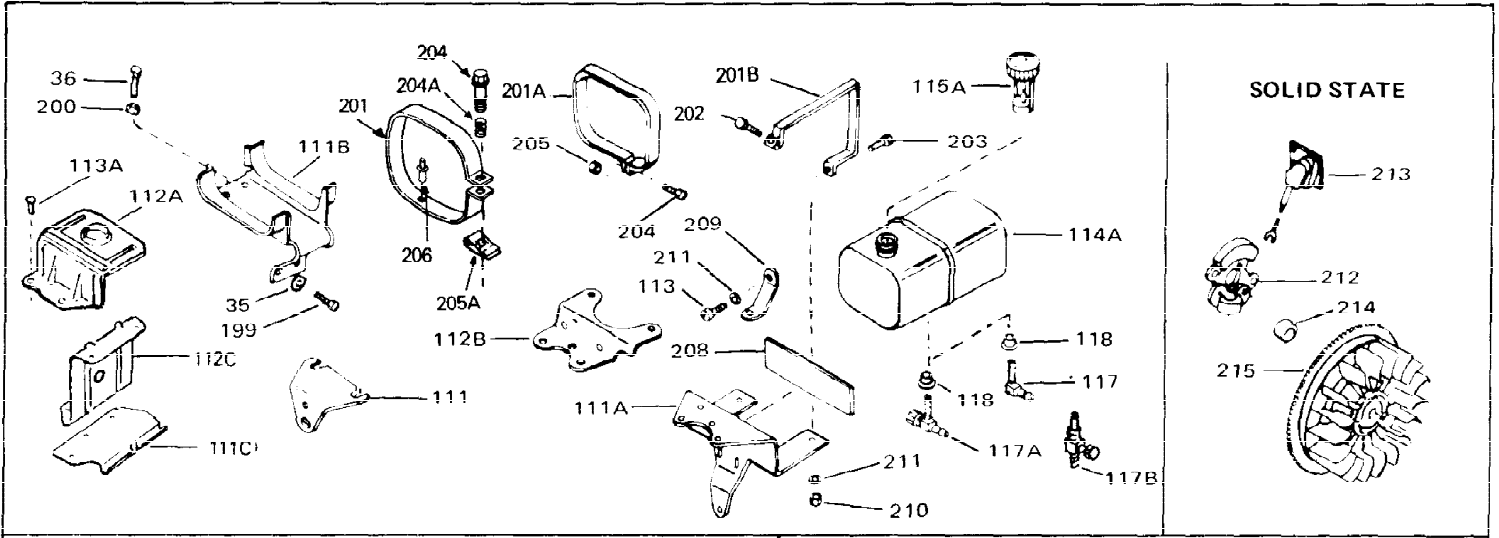

Ref #	Part Number	Qty	Description
35	26073	0	Washer, Connecting rod bolt
35	650570	0	Washer, Flat
35	650691	0	Washer, Flat
36	650694A	0	Screw, Hex flange hd., 5/16-18 x 2
36	650695A	0	Screw, Hex flange hd., 5/16-18 x 2-1/4
36	650697A	0	Screw, Hex flange hd., 5/16-18 x 2-1/2
38	27896	0	Gasket, Breather cover
43	27627	0	Tube, Breather
81	28820	0	Screw
81	30196	0	Screw
81	650521	0	Screw
82	27272	0	Gasket, Air cleaner
86A	34697	0	Elbow, Air cleaner
89A	730128	0	Cleaner Assy., Air
111A	33353	0	Bracket, Lower fuel tank
112A	33352A	0	Bracket, Upper fuel tank
113A	650273	0	Screw
113	650561	0	Screw
117B	33053	0	Valve, Fuel strainer & shut-off
117	33395	0	Fitting, Fuel line
118	33679	0	Bushing, Fuel fitting
121E	391026	0	Muffler
124A	33171	0	Screen, Muffler
124B	33185	0	Cover & Tube, Muffler
124	650578	0	Screw
125	27930	0	Gasket, Exhaust
134	31288	0	Muffler Adapter Kit
135	730130	0	Muffler Adapter Kit
136	6021A	0	Screw, Hex flange hd., 5/16-18 x 1-1/2
137	650697A	0	Screw, Hex flange hd., 5/16-18 x 2-1/2
138	30196	0	Screw
233	34819	0	Elbow Assy., Air cleaner
234	730561	0	Air Cleaner Kit, Dual Element upright,
273	650687	0	Screw, Pan hd. self-tap, 10-32 x 5/16