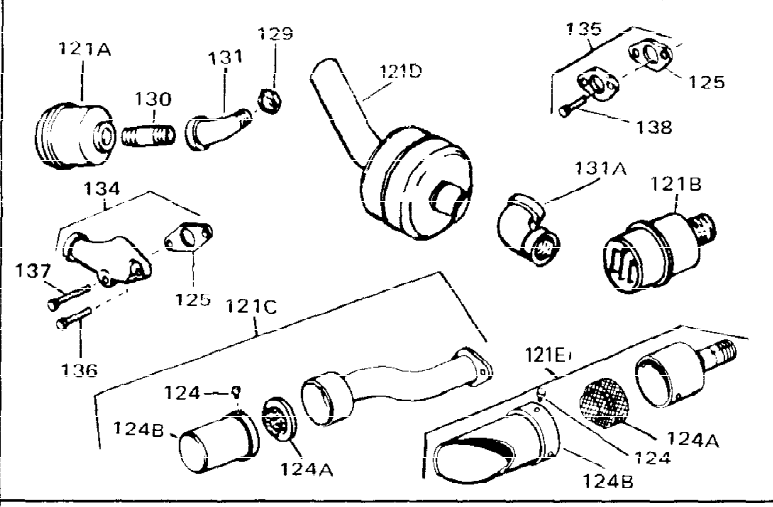

Ref #	Part Number	Qty	Description
35	26073	0	Washer, Connecting rod bolt
35	650570	0	Washer, Flat
35	650691	0	Washer, Flat
36	650694A	0	Screw, Hex flange hd., 5/16-18 x 2
36	650695A	0	Screw, Hex flange hd., 5/16-18 x 2-1/4
36	650697A	0	Screw, Hex flange hd., 5/16-18 x 2-1/2
38	27896	0	Gasket, Breather cover
43	27627	0	Tube, Breather
81	28820	0	Screw
81	30196	0	Screw
81	650521	0	Screw
82	27272	0	Gasket, Air cleaner
86A	34697	0	Elbow, Air cleaner
89A	730128	0	Cleaner Assy., Air
111A	33353	0	Bracket, Lower fuel tank
112A	33352A	0	Bracket, Upper fuel tank
113A	650273	0	Screw
113	650561	0	Screw
117B	33053	0	Valve, Fuel strainer & shut-off
117	33395	0	Fitting, Fuel line
118	33679	0	Bushing, Fuel fitting
121E	391026	0	Muffler
124A	33171	0	Screen, Muffler
124B	33185	0	Cover & Tube, Muffler
124	650578	0	Screw
125	27930	0	Gasket, Exhaust
134	31288	0	Muffler Adapter Kit
135	730130	0	Muffler Adapter Kit
136	6021A	0	Screw, Hex flange hd., 5/16-18 x 1-1/2
137	650697A	0	Screw, Hex flange hd., 5/16-18 x 2-1/2
138	30196	0	Screw
233	34819	0	Elbow Assy., Air cleaner
234	730561	0	Air Cleaner Kit, Dual Element upright,
273	650687	0	Screw, Pan hd. self-tap, 10-32 x 5/16