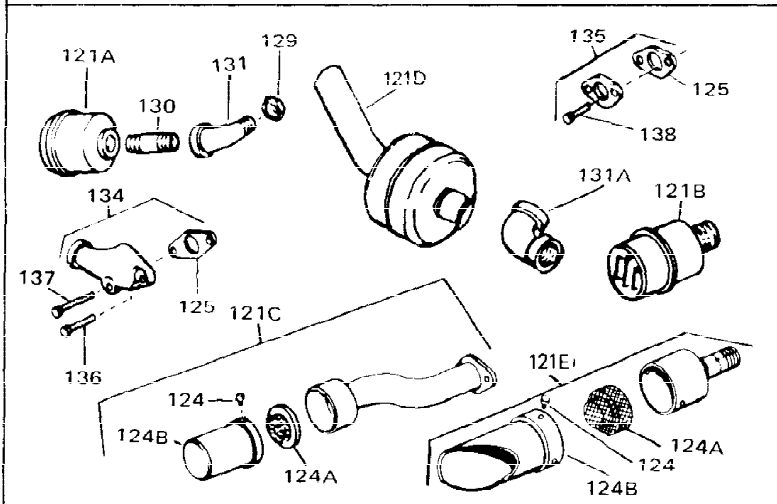

Ref #	Part Number	Qty	Description
35	26073	0	Washer, Connecting rod bolt
35	650570	0	Washer, Flat
35	650691	0	Washer, Flat
36	650694A	0	Screw, Hex flange hd., 5/16-18 x 2
36	650695A	0	Screw, Hex flange hd., 5/16-18 x 2-1/4
36	650697A	0	Screw, Hex flange hd., 5/16-18 x 2-1/2
38	27896	0	Gasket, Breather cover
43	27627	0	Tube, Breather
81	28820	0	Screw
81	30196	0	Screw
81	650521	0	Screw
82	27272	0	Gasket, Air cleaner
84A	31700	0	Element, Air cleaner
86A	34697	0	Elbow, Air cleaner
89A	730128	0	Cleaner Assy., Air
111A	33353	0	Bracket, Lower fuel tank
112A	33352A	0	Bracket, Upper fuel tank
113A	650273	0	Screw
113	650561	0	Screw
117A	33351	0	Valve, Fuel shut-off
117B	33053	0	Valve, Fuel strainer & shut-off
118	33679	0	Bushing, Fuel fitting
121E	391026	0	Muffler
121A	29633	0	Muffler
124A	33171	0	Screen, Muffler
124B	33185	0	Cover & Tube, Muffler
124	650578	0	Screw
125	27930	0	Gasket, Exhaust
129	32862	0	Nut, Conduit (1/4" thick)
130	33017	0	Nipple, Pipe (9")
131	30209	0	Elbow, Exhaust (45°)
134	31288	0	Muffler Adapter Kit
135	730130	0	Muffler Adapter Kit
136	6021A	0	Screw, Hex flange hd., 5/16-18 x 1-1/2
137	650697A	0	Screw, Hex flange hd., 5/16-18 x 2-1/2
138	30196	0	Screw
200	650570	0	Washer, Flat
233	34819	0	Elbow Assy., Air cleaner
234	730561	0	Air Cleaner Kit, Dual Element upright,
273	650687	0	Screw, Pan hd. self-tap, 10-32 x 5/16