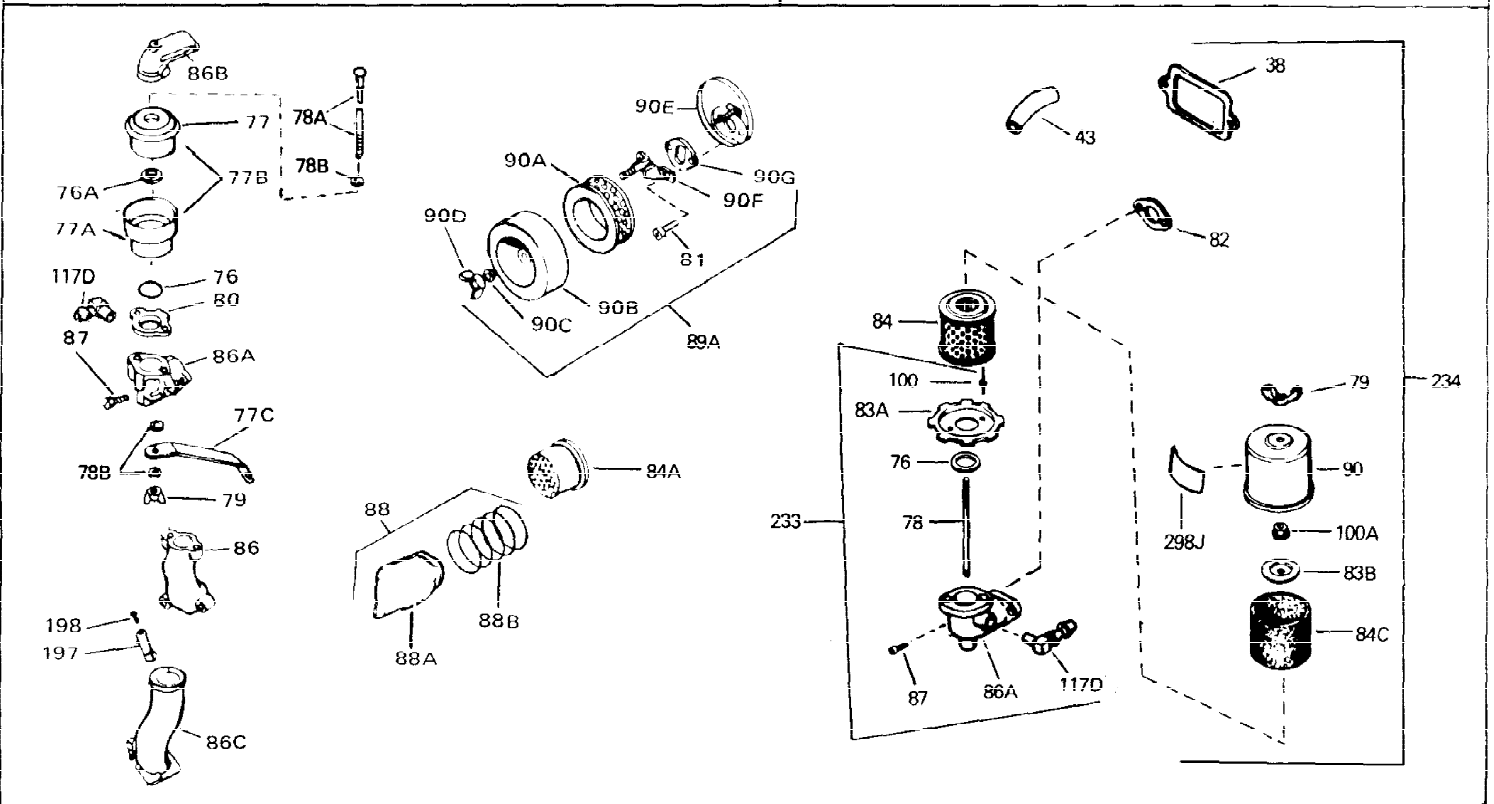

Ref #	Part Number	Qty	Description
35	26073	0	Washer, Connecting rod bolt
35	650570	0	Washer, Flat
35	650691	0	Washer, Flat
36	650694A	0	Screw, Hex flange hd., 5/16-18 x 2
36	650695A	0	Screw, Hex flange hd., 5/16-18 x 2-1/4
36	650697A	0	Screw, Hex flange hd., 5/16-18 x 2-1/2
38	27896	0	Gasket, Breather cover
43	27627	0	Tube, Breather
81	28820	0	Screw
81	30196	0	Screw
81	650521	0	Screw
82	27272	0	Gasket, Air cleaner
84A	31700	0	Element, Air cleaner
86A	34697	0	Elbow, Air cleaner
89A	730128	0	Cleaner Assy., Air
111A	33353	0	Bracket, Lower fuel tank
112A	33352A	0	Bracket, Upper fuel tank
113A	650273	0	Screw
113	650561	0	Screw
117A	33351	0	Valve, Fuel shut-off
117B	33053	0	Valve, Fuel strainer & shut-off
118	33679	0	Bushing, Fuel fitting
121E	391026	0	Muffler
121A	29633	0	Muffler
124A	33171	0	Screen, Muffler
124B	33185	0	Cover & Tube, Muffler
124	650578	0	Screw
125	27930	0	Gasket, Exhaust
129	32862	0	Nut, Conduit (1/4" thick)
130	33017	0	Nipple, Pipe (9")
131	30209	0	Elbow, Exhaust (45°)
134	31288	0	Muffler Adapter Kit
135	730130	0	Muffler Adapter Kit
136	6021A	0	Screw, Hex flange hd., 5/16-18 x 1-1/2
137	650697A	0	Screw, Hex flange hd., 5/16-18 x 2-1/2
138	30196	0	Screw
200	650570	0	Washer, Flat
233	34819	0	Elbow Assy., Air cleaner
234	730561	0	Air Cleaner Kit, Dual Element upright,
273	650687	0	Screw, Pan hd. self-tap, 10-32 x 5/16