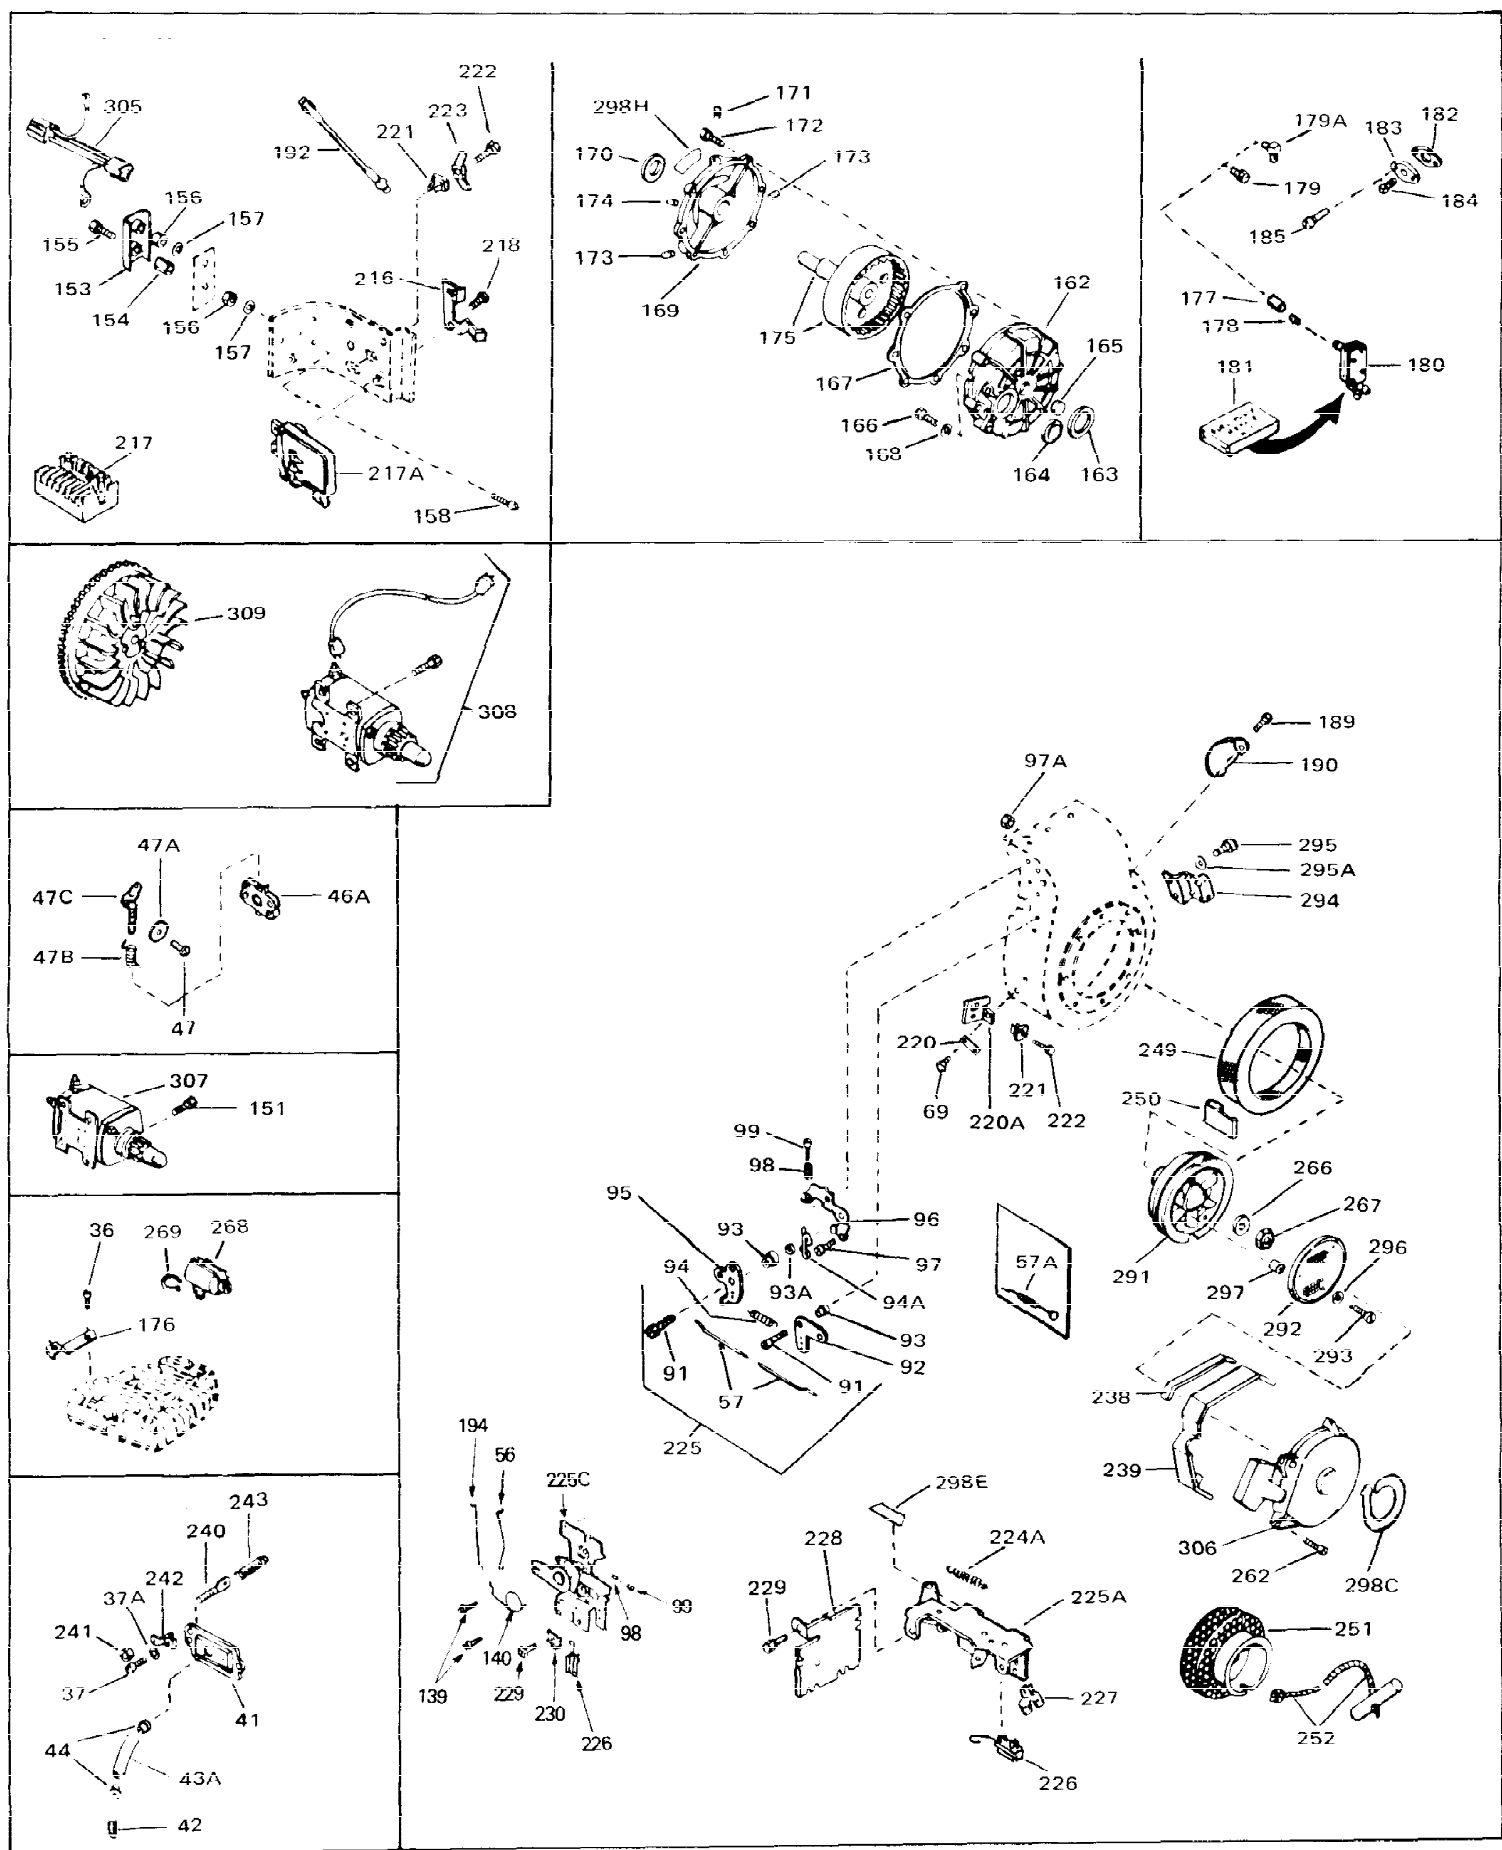

Ref #	Part Number	Qty	Description
36	650694A	0	Screw, Hex flange hd., 5/16-18 x 2
36	650695A	0	Screw, Hex flange hd., 5/16-18 x 2-1/4
36	650697A	0	Screw, Hex flange hd., 5/16-18 x 2-1/2
37	650128	0	Screw
37	650597	0	Screw, Hex washer hd., 10-24 x 5/8
37A	27261	0	Washer, Flat
41	28425	0	Cover, Valve chamber
56	31710	0	Link, Throttle
69	29747A	0	Screw
98	28569	0	Spring, Compression
98	31342	0	Spring, Compression
98	32924	0	Spring, Compression
99	29500	0	Screw, Fil. hd. mach., Sems, 8-32 x 3/4
99	650549	0	Screw
99	650688	0	Screw, Hex hd., 10-32 x 1-5/16" (Drilled
182	32683	0	Gasket, Fuel pump
183	32955	0	Cover, Fuel pump pad
184	9556	0	Plug, Oil drain (Sq. hd. pipe, 1/8-27)
185	30688	0	Screw, Hex hd. Sems, 1/4-20 x 1/2
225	730152	0	Control Assy., Speed
226	610973	0	Terminal Assy.
227	33177	0	Terminal
262	29716	0	Screw
266	650815	0	Washer, Belleville
267	8115	0	Nut, Hex
305	33018	0	Harness, Adapter
306	590420	0	Starter, Rewind
308	32386	0	Starter Motor Kit (110-120 Volt)
308	32901	0	Starter Motor Kit (110-120 Volt)
308	33328	0	Starter Motor Kit (110-120 Volt)
308	33328A	0	Starter Motor Kit (110-120 Volt)
308	33518	0	Starter Motor Kit (110-120 Volt)
308	33518A	0	Starter Motor Kit (110-120 Volt)
308	33518B	0	Starter Motor Kit (110-120 Volt)
309	30811A	0	Flywheel