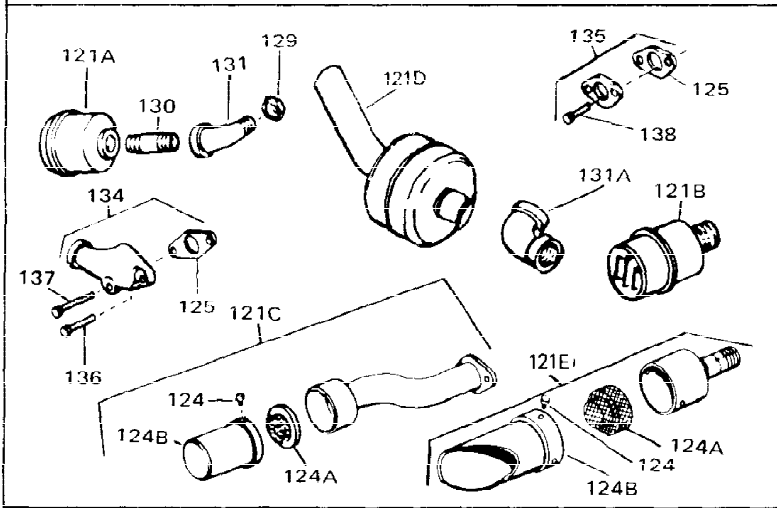

Ref #	Part Number	Qty	Description
35	26073	0	Washer, Connecting rod bolt
35	650570	0	Washer, Flat
35	650691	0	Washer, Flat
36	650694A	0	Screw, Hex flange hd., 5/16-18 x 2
36	650695A	0	Screw, Hex flange hd., 5/16-18 x 2-1/4
36	650697A	0	Screw, Hex flange hd., 5/16-18 x 2-1/2
38	27896	0	Gasket, Breather cover
43	27627	0	Tube, Breather
81	28820	0	Screw
81	30196	0	Screw
81	650521	0	Screw
82	27272	0	Gasket, Air cleaner
86A	34697	0	Elbow, Air cleaner
89A	730128	0	Cleaner Assy., Air
111A	33353	0	Bracket, Lower fuel tank
112A	33352A	0	Bracket, Upper fuel tank
113A	650273	0	Screw
113	650561	0	Screw
117A	33351	0	Valve, Fuel shut-off
117B	33053	0	Valve, Fuel strainer & shut-off
118	33679	0	Bushing, Fuel fitting
121E	391026	0	Muffler
124A	33171	0	Screen, Muffler
124B	33185	0	Cover & Tube, Muffler
124	650578	0	Screw
125	27930	0	Gasket, Exhaust
134	31288	0	Muffler Adapter Kit
135	730130	0	Muffler Adapter Kit
136	6021A	0	Screw, Hex flange hd., 5/16-18 x 1-1/2
137	650697A	0	Screw, Hex flange hd., 5/16-18 x 2-1/2
138	30196	0	Screw
233	34819	0	Elbow Assy., Air cleaner
234	730561	0	Air Cleaner Kit, Dual Element upright,
273	650687	0	Screw, Pan hd. self-tap, 10-32 x 5/16