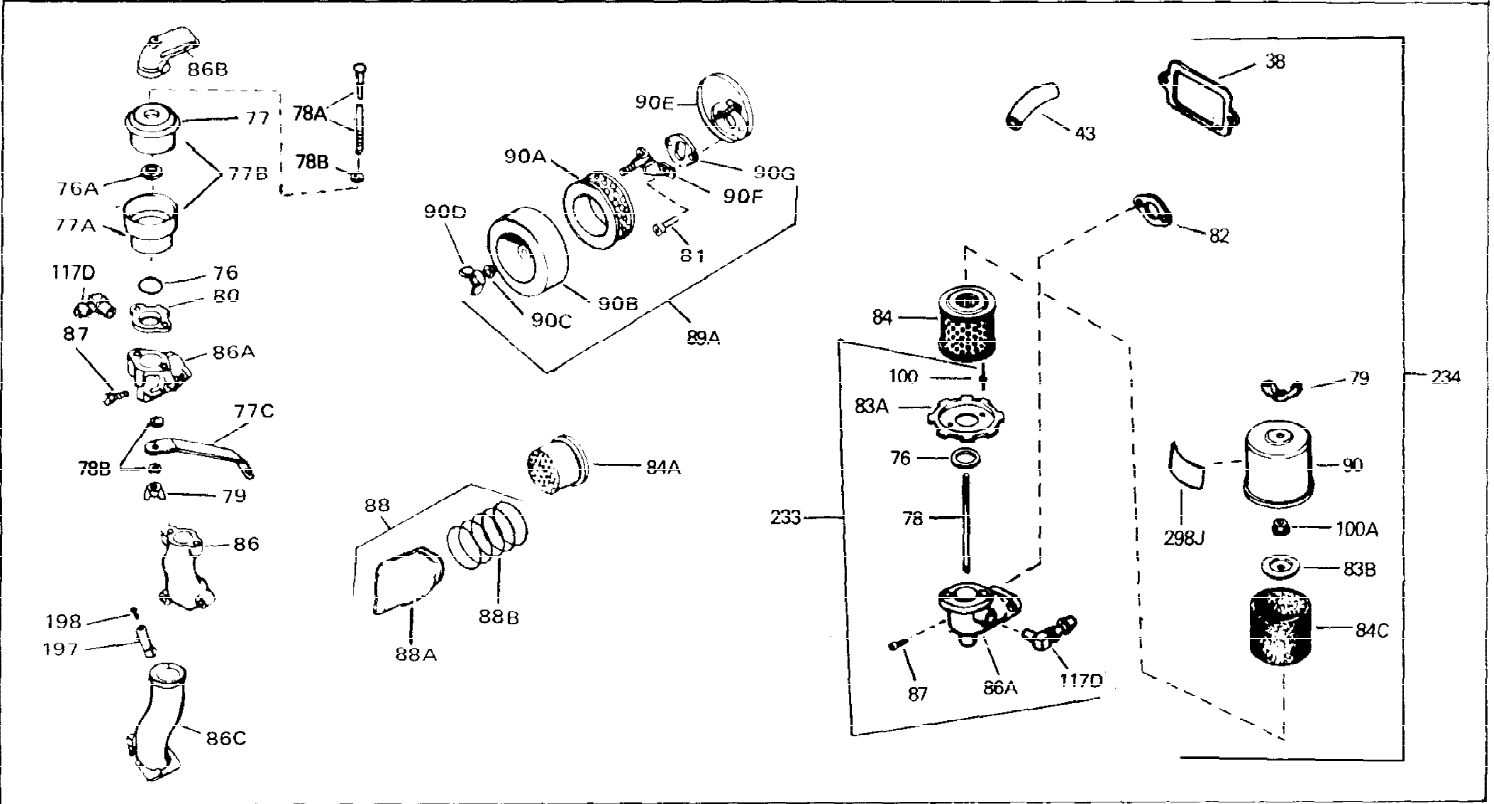

Ref #	Part Number	Qty	Description
35	26073	0	Washer, Connecting rod bolt
35	650570	0	Washer, Flat
35	650691	0	Washer, Flat
36	650694A	0	Screw, Hex flange hd., 5/16-18 x 2
36	650695A	0	Screw, Hex flange hd., 5/16-18 x 2-1/4
36	650697A	0	Screw, Hex flange hd., 5/16-18 x 2-1/2
38	27896	0	Gasket, Breather cover
43	27627	0	Tube, Breather
81	28820	0	Screw
81	30196	0	Screw
81	650521	0	Screw
82	27272	0	Gasket, Air cleaner
86A	34697	0	Elbow, Air cleaner
89A	730128	0	Cleaner Assy., Air
111A	33353	0	Bracket, Lower fuel tank
112A	33352A	0	Bracket, Upper fuel tank
113A	650273	0	Screw
113	650561	0	Screw
117A	33351	0	Valve, Fuel shut-off
117B	33053	0	Valve, Fuel strainer & shut-off
118	33679	0	Bushing, Fuel fitting
121E	391026	0	Muffler
124A	33171	0	Screen, Muffler
124B	33185	0	Cover & Tube, Muffler
124	650578	0	Screw
125	27930	0	Gasket, Exhaust
134	31288	0	Muffler Adapter Kit
135	730130	0	Muffler Adapter Kit
136	6021A	0	Screw, Hex flange hd., 5/16-18 x 1-1/2
137	650697A	0	Screw, Hex flange hd., 5/16-18 x 2-1/2
138	30196	0	Screw
233	34819	0	Elbow Assy., Air cleaner
234	730561	0	Air Cleaner Kit, Dual Element upright,
273	650687	0	Screw, Pan hd. self-tap, 10-32 x 5/16