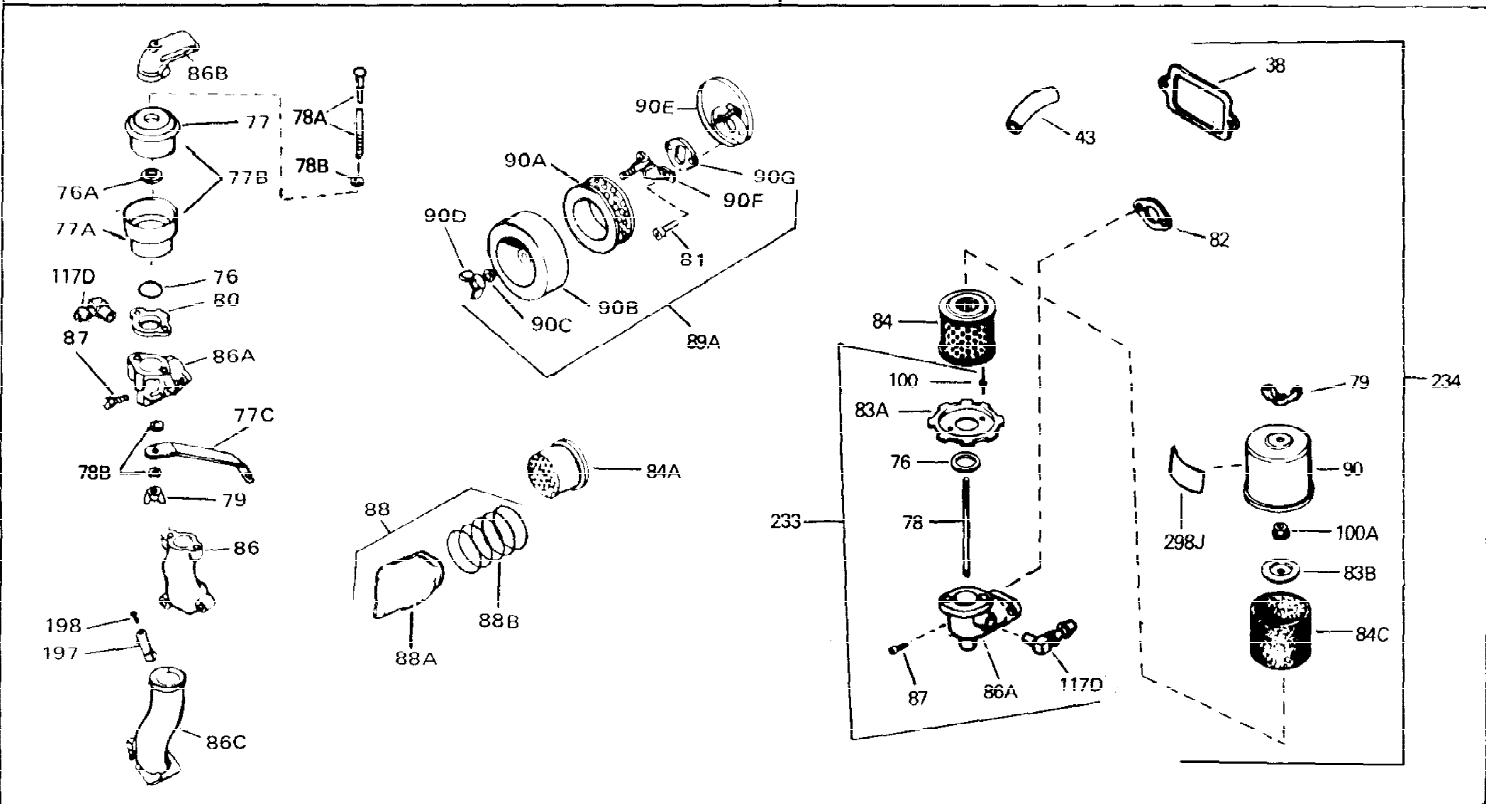

Ref #	Part Number	Qty	Description
35	26073	0	Washer, Connecting rod bolt
35	650570	0	Washer, Flat
35	650691	0	Washer, Flat
36	650694A	0	Screw, Hex flange hd., 5/16-18 x 2
36	650695A	0	Screw, Hex flange hd., 5/16-18 x 2-1/4
36	650697A	0	Screw, Hex flange hd., 5/16-18 x 2-1/2
38	27896	0	Gasket, Breather cover
43	27627	0	Tube, Breather
81	28820	0	Screw
81	30196	0	Screw
81	650521	0	Screw
82	27272	0	Gasket, Air cleaner
86A	34697	0	Elbow, Air cleaner
89A	730128	0	Cleaner Assy., Air
111A	33353	0	Bracket, Lower fuel tank
112A	33352A	0	Bracket, Upper fuel tank
113A	650273	0	Screw
113	650561	0	Screw
117B	33053	0	Valve, Fuel strainer & shut-off
117	33395	0	Fitting, Fuel line
118	33679	0	Bushing, Fuel fitting
121E	391026	0	Muffler
124A	33171	0	Screen, Muffler
124B	33185	0	Cover & Tube, Muffler
124	650578	0	Screw
125	27930	0	Gasket, Exhaust
134	31288	0	Muffler Adapter Kit
135	730130	0	Muffler Adapter Kit
136	6021A	0	Screw, Hex flange hd., 5/16-18 x 1-1/2
137	650697A	0	Screw, Hex flange hd., 5/16-18 x 2-1/2
138	30196	0	Screw
233	34819	0	Elbow Assy., Air cleaner
234	730561	0	Air Cleaner Kit, Dual Element upright,
273	650687	0	Screw, Pan hd. self-tap, 10-32 x 5/16