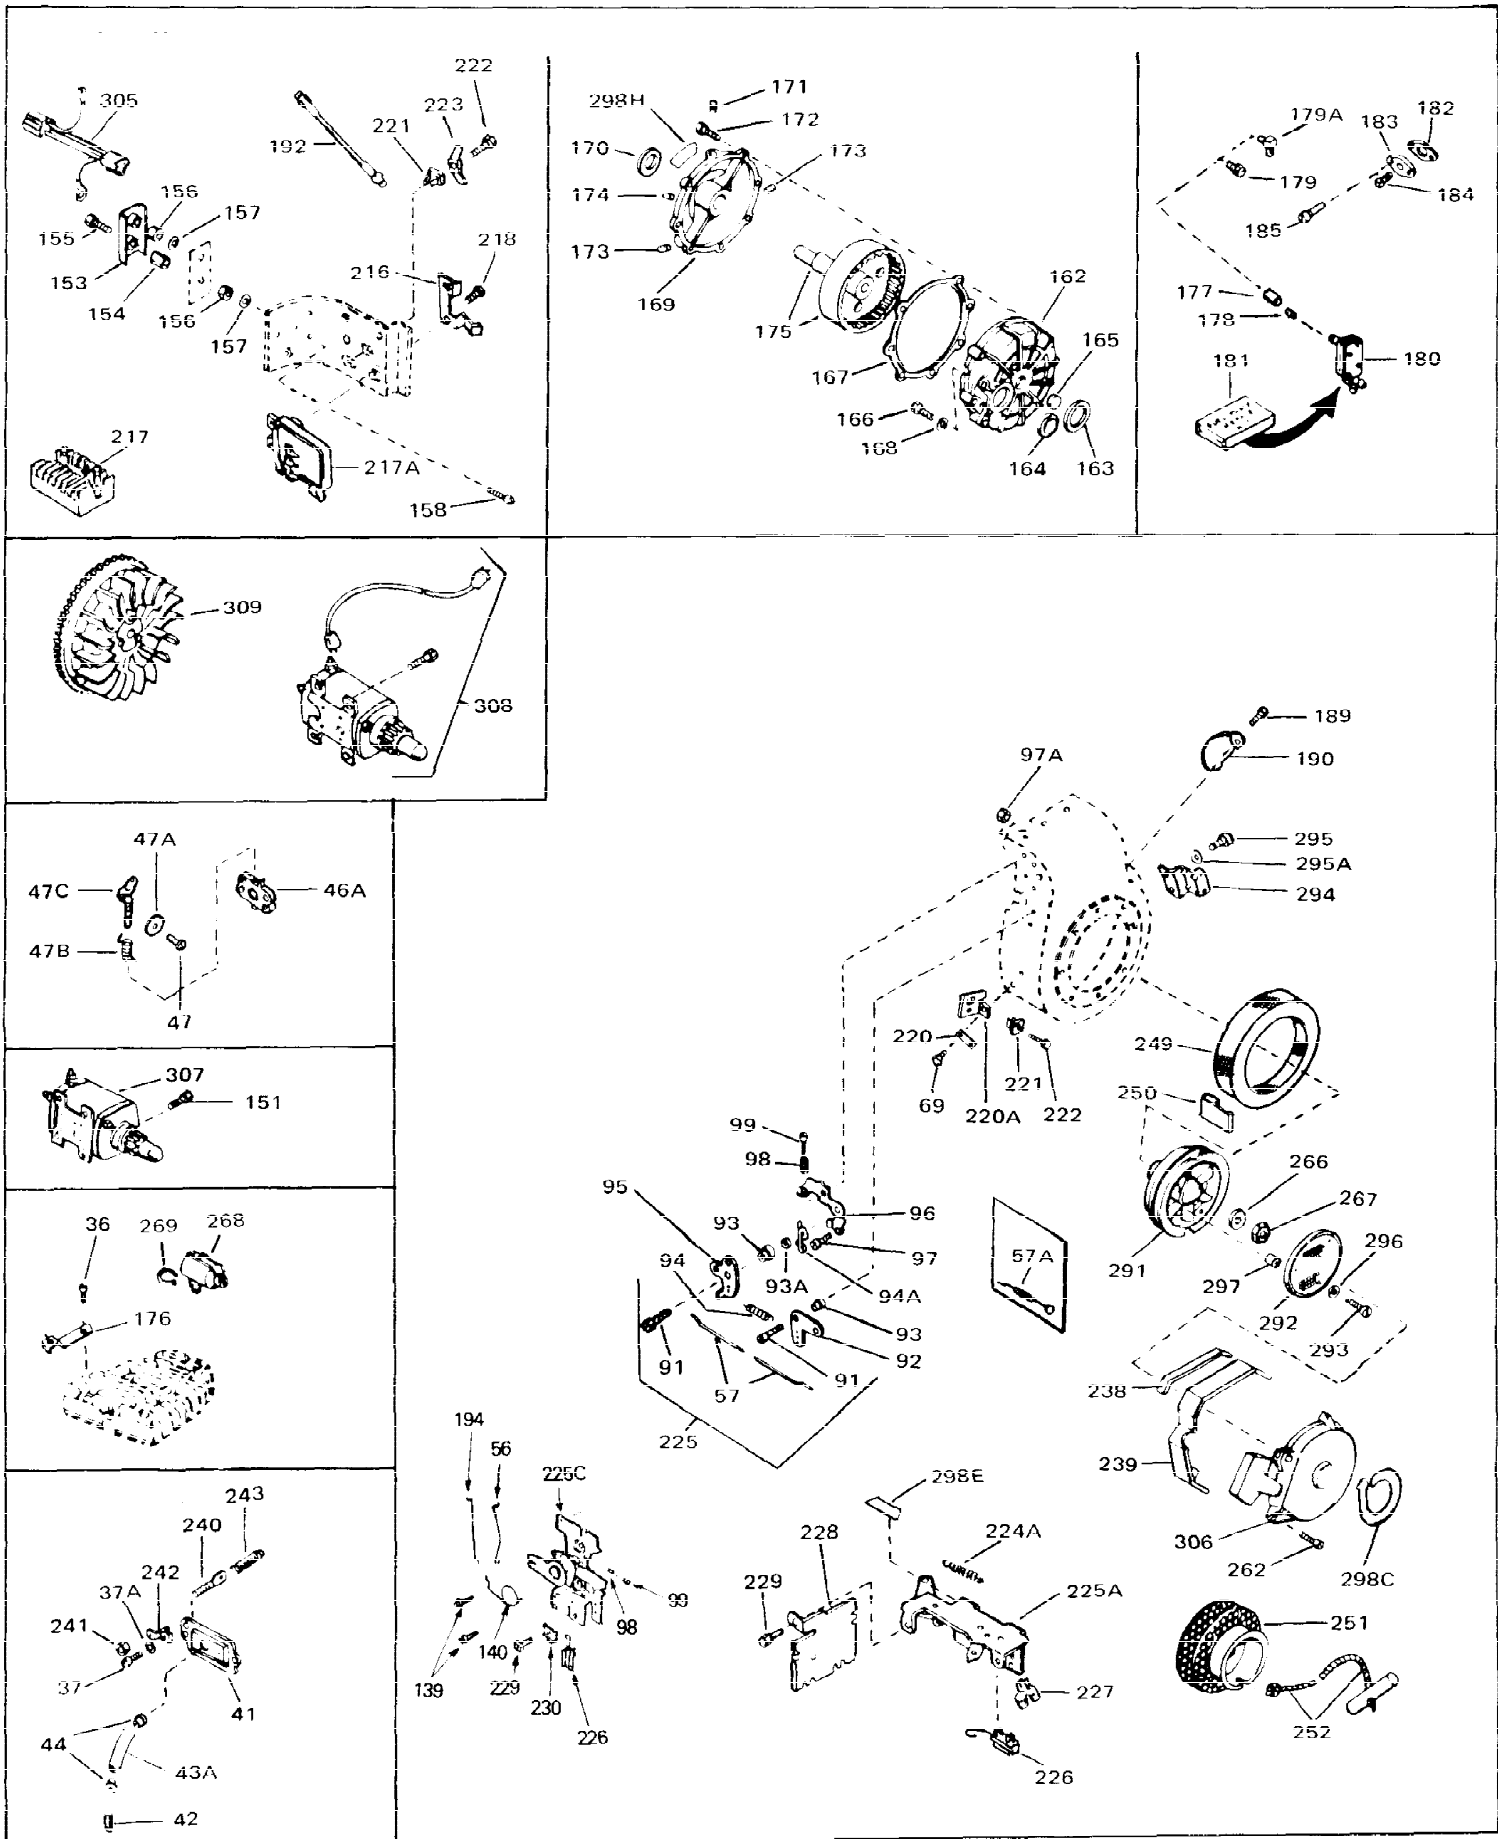

Ref #	Part Number	Qty	Description
36	650694A	0	Screw, Hex flange hd., 5/16-18 x 2
36	650695A	0	Screw, Hex flange hd., 5/16-18 x 2-1/4
36	650697A	0	Screw, Hex flange hd., 5/16-18 x 2-1/2
37	650128	0	Screw
37	650597	0	Screw, Hex washer hd., 10-24 x 5/8
37A	27261	0	Washer, Flat
41	28425	0	Cover, Valve chamber
56	31710	0	Link, Throttle
69	29747A	0	Screw
98	28569	0	Spring, Compression
98	31342	0	Spring, Compression
98	32924	0	Spring, Compression
99	29500	0	Screw, Fil. hd. mach., Sems, 8-32 x 3/4
99	650549	0	Screw
99	650688	0	Screw, Hex hd., 10-32 x 1-5/16" (Drilled
182	32683	0	Gasket, Fuel pump
183	32955	0	Cover, Fuel pump pad
184	9556	0	Plug, Oil drain (Sq. hd. pipe, 1/8-27)
185	30688	0	Screw, Hex hd. Sems, 1/4-20 x 1/2
225	730152	0	Control Assy., Speed
226	610973	0	Terminal Assy.
227	33177	0	Terminal
229	28942	0	Screw
230	27793	0	Clip, Conduit
262	29716	0	Screw
266	650815	0	Washer, Belleville
267	8115	0	Nut, Hex
305	33018	0	Harness, Adapter
306	590420	0	Starter, Rewind
308	32386	0	Starter Motor Kit (110-120 Volt)
308	32901	0	Starter Motor Kit (110-120 Volt)
308	33328	0	Starter Motor Kit (110-120 Volt)
308	33328A	0	Starter Motor Kit (110-120 Volt)
308	33518	0	Starter Motor Kit (110-120 Volt)
308	33518A	0	Starter Motor Kit (110-120 Volt)
308	33518B	0	Starter Motor Kit (110-120 Volt)
309	30811A	0	Flywheel