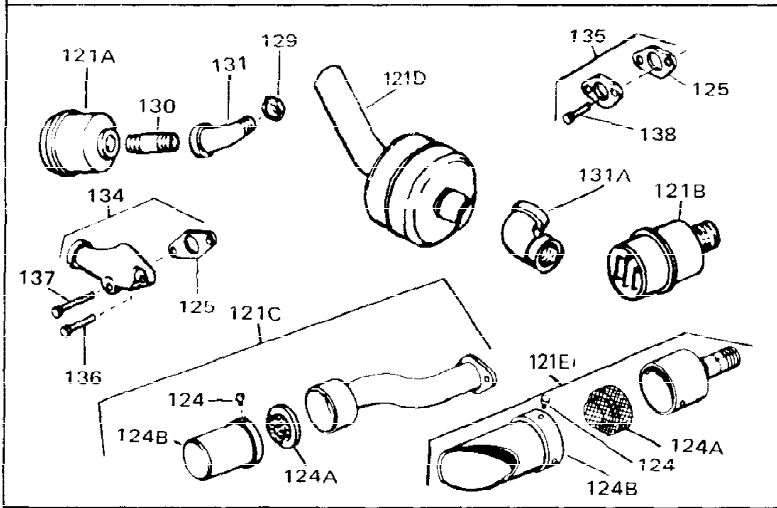

Ref #	Part Number	Qty	Description
35	26073	0	Washer, Connecting rod bolt
35	650570	0	Washer, Flat
35	650691	0	Washer, Flat
36	650694A	0	Screw, Hex flange hd., 5/16-18 x 2
36	650695A	0	Screw, Hex flange hd., 5/16-18 x 2-1/4
36	650697A	0	Screw, Hex flange hd., 5/16-18 x 2-1/2
38	27896	0	Gasket, Breather cover
43	27627	0	Tube, Breather
81	28820	0	Screw
81	30196	0	Screw
81	650521	0	Screw
82	27272	0	Gasket, Air cleaner
86A	34697	0	Elbow, Air cleaner
89A	730128	0	Cleaner Assy., Air
111	33167	0	Bracket, Lower fuel tank
112B	33166A	0	Bracket, Upper fuel tank
113A	650665	0	Screw
113	650561	0	Screw
117B	33053	0	Valve, Fuel strainer & shut-off
121C	391006	0	Muffler
121E	391026	0	Muffler
124A	33171	0	Screen, Muffler
124B	33185	0	Cover & Tube, Muffler
124	650578	0	Screw
125	27930	0	Gasket, Exhaust
134	31288	0	Muffler Adapter Kit
135	730130	0	Muffler Adapter Kit
136	6021A	0	Screw, Hex flange hd., 5/16-18 x 1-1/2
137	650697A	0	Screw, Hex flange hd., 5/16-18 x 2-1/2
138	30196	0	Screw
233	34819	0	Elbow Assy., Air cleaner
234	730561	0	Air Cleaner Kit, Dual Element upright,
273	650687	0	Screw, Pan hd. self-tap, 10-32 x 5/16