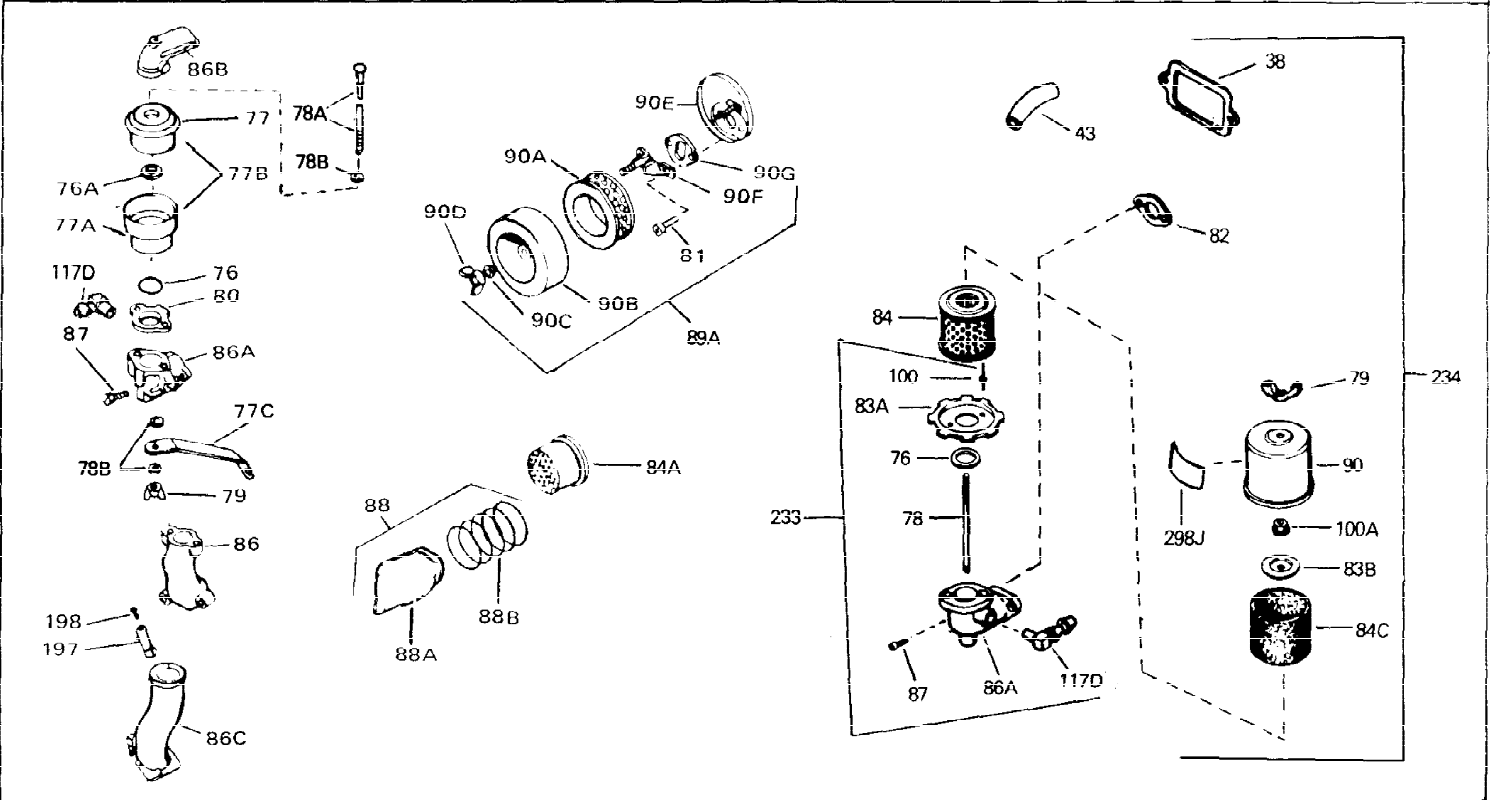

Ref #	Part Number	Qty	Description
35	26073	0	Washer, Connecting rod bolt
35	650570	0	Washer, Flat
35	650691	0	Washer, Flat
36	650694A	0	Screw, Hex flange hd., 5/16-18 x 2
36	650695A	0	Screw, Hex flange hd., 5/16-18 x 2-1/4
36	650697A	0	Screw, Hex flange hd., 5/16-18 x 2-1/2
38	27896	0	Gasket, Breather cover
43	27627	0	Tube, Breather
81	28820	0	Screw
81	30196	0	Screw
81	650521	0	Screw
82	27272	0	Gasket, Air cleaner
86A	34697	0	Elbow, Air cleaner
89A	730128	0	Cleaner Assy., Air
111	33167	0	Bracket, Lower fuel tank
112B	33166A	0	Bracket, Upper fuel tank
113A	650665	0	Screw
113	650561	0	Screw
117B	33053	0	Valve, Fuel strainer & shut-off
121C	391006	0	Muffler
121E	391026	0	Muffler
124A	33171	0	Screen, Muffler
124B	33185	0	Cover & Tube, Muffler
124	650578	0	Screw
125	27930	0	Gasket, Exhaust
134	31288	0	Muffler Adapter Kit
135	730130	0	Muffler Adapter Kit
136	6021A	0	Screw, Hex flange hd., 5/16-18 x 1-1/2
137	650697A	0	Screw, Hex flange hd., 5/16-18 x 2-1/2
138	30196	0	Screw
233	34819	0	Elbow Assy., Air cleaner
234	730561	0	Air Cleaner Kit, Dual Element upright,
273	650687	0	Screw, Pan hd. self-tap, 10-32 x 5/16