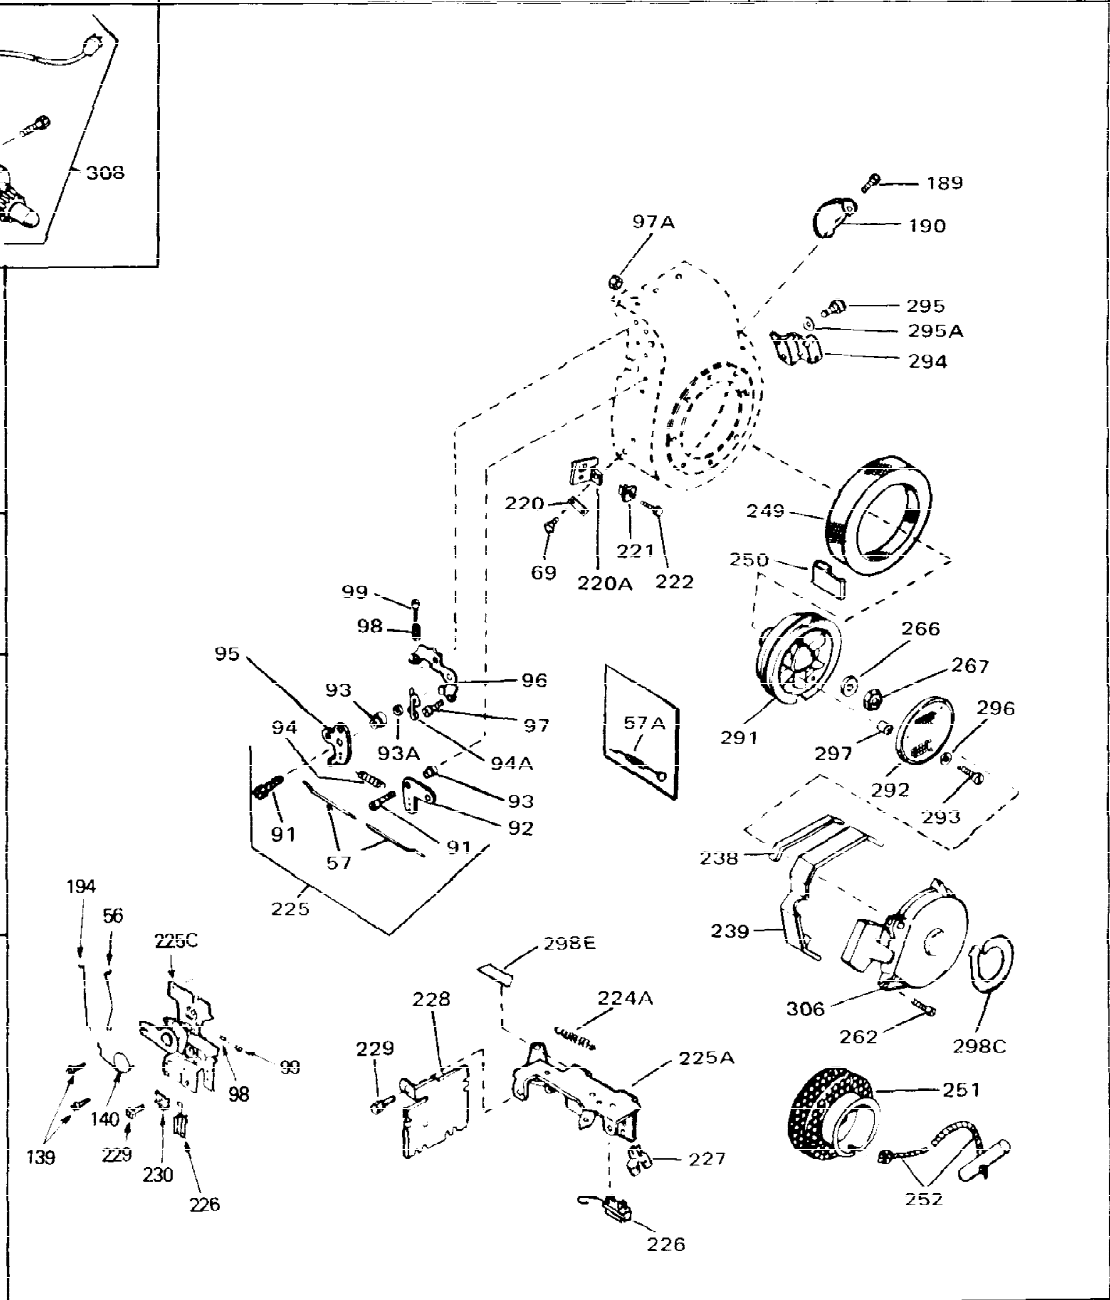

Ref #	Part Number	Qty	Description
36	650694A	0	Screw, Hex flange hd., 5/16-18 x 2
36	650695A	0	Screw, Hex flange hd., 5/16-18 x 2-1/4
36	650697A	0	Screw, Hex flange hd., 5/16-18 x 2-1/2
37	650128	0	Screw
37	650597	0	Screw, Hex washer hd., 10-24 x 5/8
37A	27261	0	Washer, Flat
41	28425	0	Cover, Valve chamber
56	30824	0	Link, Throttle
69	29747A	0	Screw
98	31342	0	Spring, Compression
98	32924	0	Spring, Compression
98	28569	0	Spring, Compression
99	29500	0	Screw, Fil. hd. mach., Sems, 8-32 x 3/4
99	650549	0	Screw
99	650688	0	Screw, Hex hd., 10-32 x 1-5/16" (Drilled
182	32683	0	Gasket, Fuel pump
183	32955	0	Cover, Fuel pump pad
184	9556	0	Plug, Oil drain (Sq. hd. pipe, 1/8-27)
185	30688	0	Screw, Hex hd. Sems, 1/4-20 x 1/2
224A	30826	0	Spring, Extension
225	730152	0	Control Assy., Speed
225A	33110A	0	Control Assy., Speed (Remote)
226	610973	0	Terminal Assy.
227	33177	0	Terminal
229	28942	0	Screw
230	27793	0	Clip, Conduit
262	29716	0	Screw
266	650815	0	Washer, Belleville
267	8115	0	Nut, Hex
305	33018	0	Harness, Adapter
306	590420	0	Starter, Rewind
308	32386	0	Starter Motor Kit (110-120 Volt)
308	32901	0	Starter Motor Kit (110-120 Volt)
308	33328	0	Starter Motor Kit (110-120 Volt)
308	33328A	0	Starter Motor Kit (110-120 Volt)
308	33518	0	Starter Motor Kit (110-120 Volt)
308	33518A	0	Starter Motor Kit (110-120 Volt)
308	33518B	0	Starter Motor Kit (110-120 Volt)
309	30811A	0	Flywheel