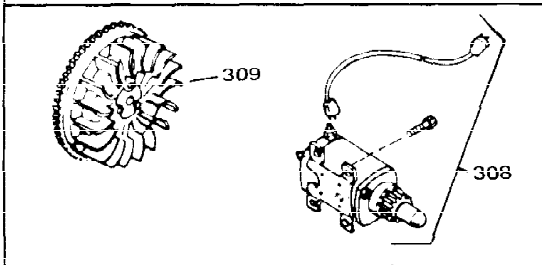

Ref #	Part Number	Qty	Description
36	650694A	0	Screw, Hex flange hd., 5/16-18 x 2
36	650695A	0	Screw, Hex flange hd., 5/16-18 x 2-1/4
36	650697A	0	Screw, Hex flange hd., 5/16-18 x 2-1/2
37	650128	0	Screw
37	650597	0	Screw, Hex washer hd., 10-24 x 5/8
37A	27261	0	Washer, Flat
41	28425	0	Cover, Valve chamber
56	30824	0	Link, Throttle
69	29747A	0	Screw
98	31342	0	Spring, Compression
98	32924	0	Spring, Compression
98	28569	0	Spring, Compression
99	29500	0	Screw, Fil. hd. mach., Sems, 8-32 x 3/4
99	650549	0	Screw
99	650688	0	Screw, Hex hd., 10-32 x 1-5/16" (Drilled
182	32683	0	Gasket, Fuel pump
183	32955	0	Cover, Fuel pump pad
184	9556	0	Plug, Oil drain (Sq. hd. pipe, 1/8-27)
185	30688	0	Screw, Hex hd. Sems, 1/4-20 x 1/2
224A	30826	0	Spring, Extension
225	730152	0	Control Assy., Speed
225A	33110A	0	Control Assy., Speed (Remote)
226	610973	0	Terminal Assy.
227	33177	0	Terminal
229	28942	0	Screw
230	27793	0	Clip, Conduit
262	29716	0	Screw
266	650815	0	Washer, Belleville
267	8115	0	Nut, Hex
305	33018	0	Harness, Adapter
306	590420	0	Starter, Rewind
308	32386	0	Starter Motor Kit (110-120 Volt)
308	32901	0	Starter Motor Kit (110-120 Volt)
308	33328	0	Starter Motor Kit (110-120 Volt)
308	33328A	0	Starter Motor Kit (110-120 Volt)
308	33518	0	Starter Motor Kit (110-120 Volt)
308	33518A	0	Starter Motor Kit (110-120 Volt)
308	33518B	0	Starter Motor Kit (110-120 Volt)
309	30811A	0	Flywheel