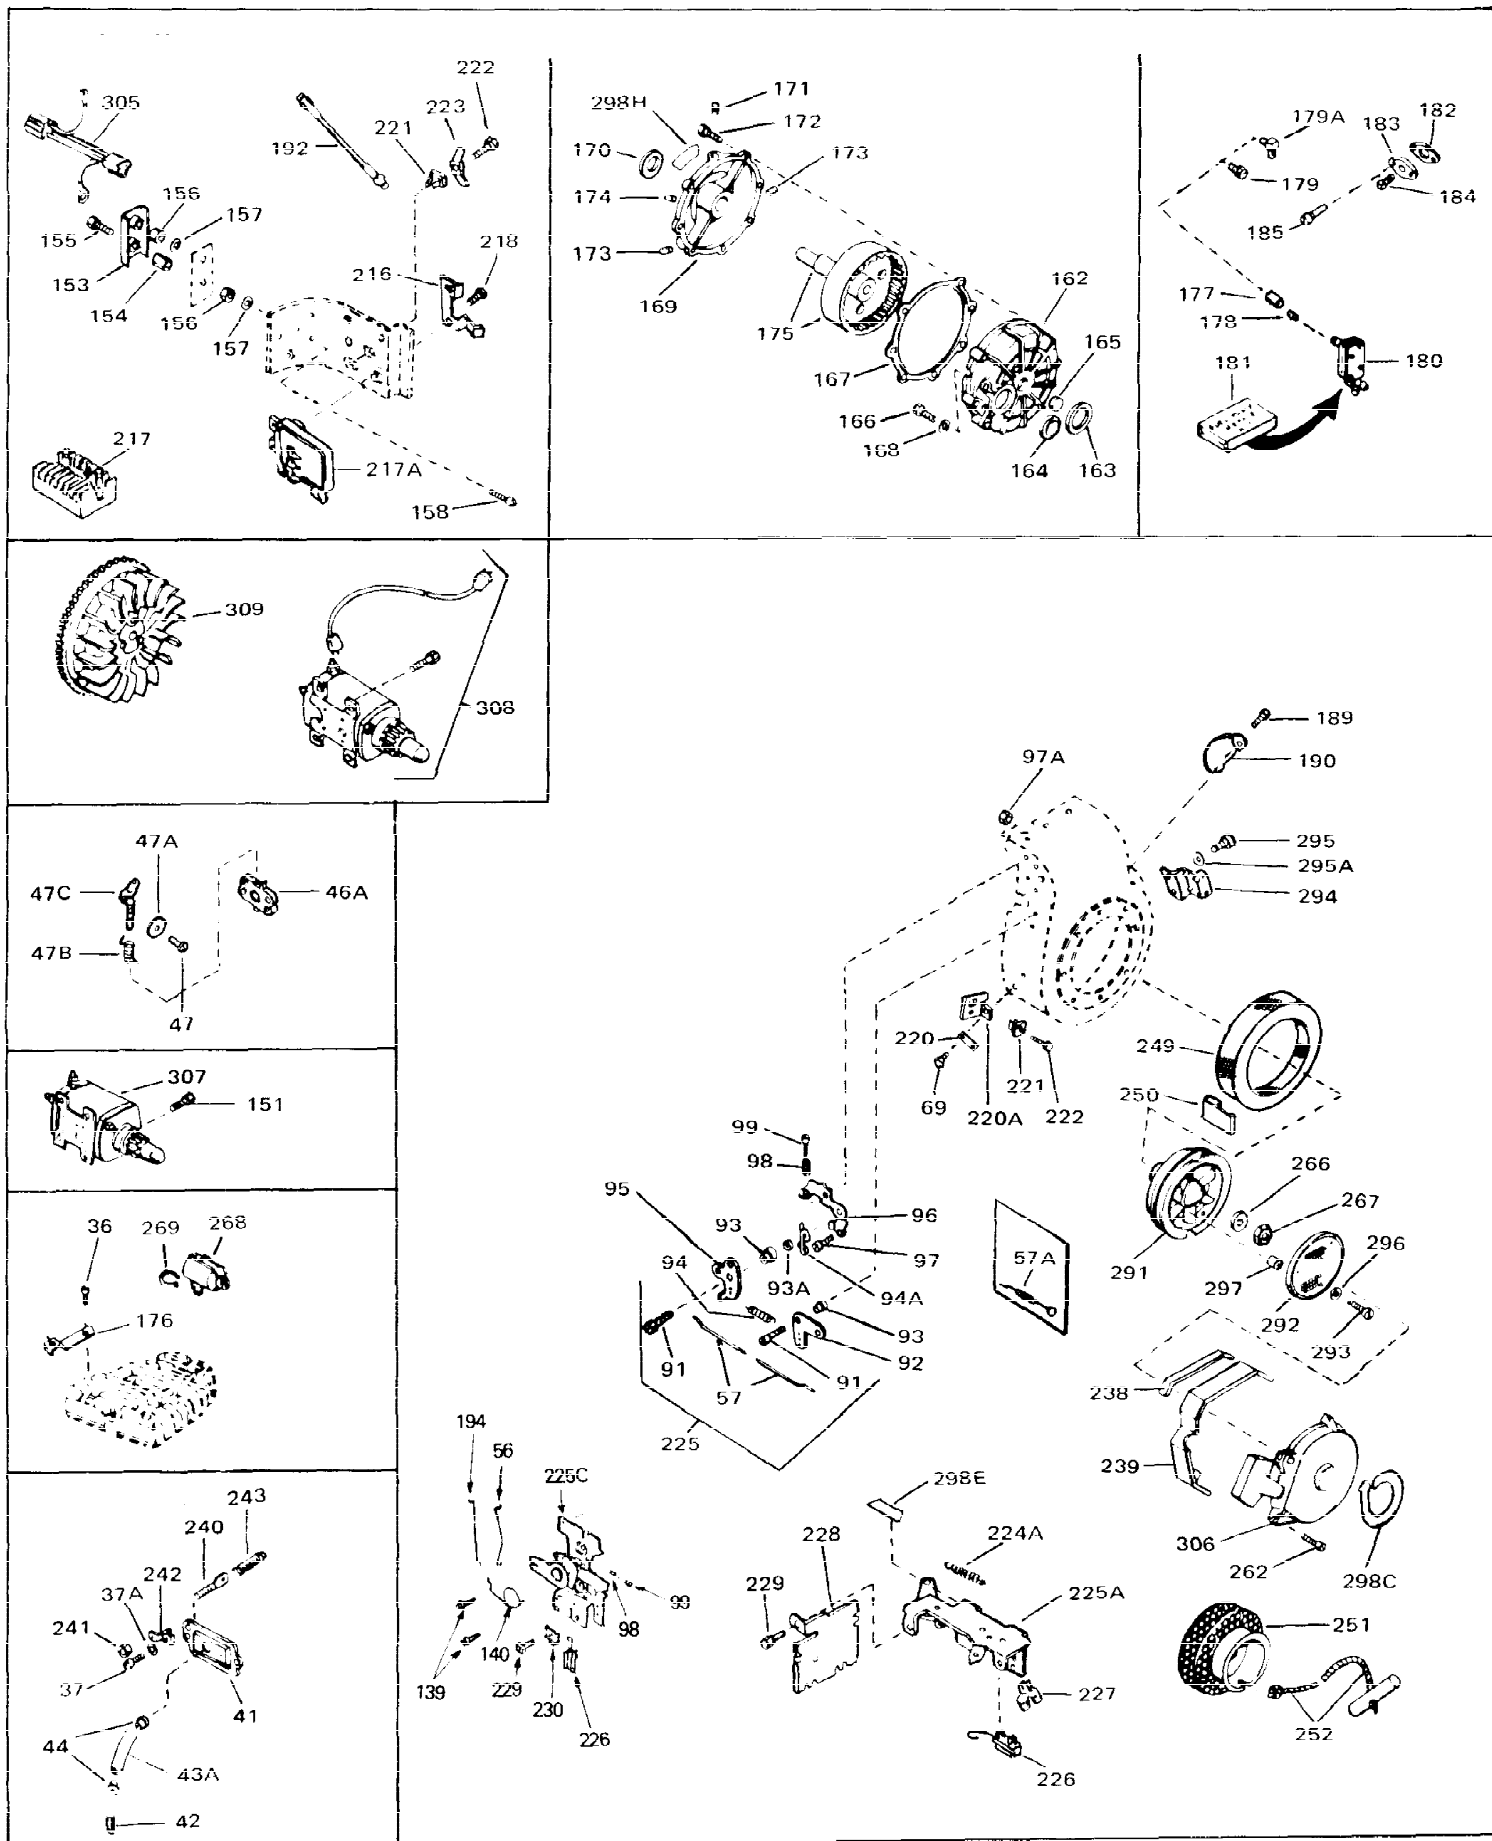

Ref #	Part Number	Qty	Description
36	650694A	0	Screw, Hex flange hd., 5/16-18 x 2
36	650695A	0	Screw, Hex flange hd., 5/16-18 x 2-1/4
36	650697A	0	Screw, Hex flange hd., 5/16-18 x 2-1/2
37	650128	0	Screw
37	650597	0	Screw, Hex washer hd., 10-24 x 5/8
37A	27261	0	Washer, Flat
41	28425	0	Cover, Valve chamber
43A	32447	0	Tube, Breather
44	32446	0	Grommet, Breather tube
56	30824	0	Link, Throttle
69	29747A	0	Screw
98	32924	0	Spring, Compression
98	28569	0	Spring, Compression
98	31342	0	Spring, Compression
99	29500	0	Screw, Fil. hd. mach., Sems, 8-32 x 3/4
99	650549	0	Screw
99	650688	0	Screw, Hex hd., 10-32 x 1-5/16" (Drilled
182	32683	0	Gasket, Fuel pump
183	32955	0	Cover, Fuel pump pad
184	9556	0	Plug, Oil drain (Sq. hd. pipe, 1/8-27)
185	30688	0	Screw, Hex hd. Sems, 1/4-20 x 1/2
224A	30826	0	Spring, Extension
225	730152	0	Control Assy., Speed
225A	33110A	0	Control Assy., Speed (Remote)
226	610973	0	Terminal Assy.
227	33177	0	Terminal
229	28942	0	Screw
230	27793	0	Clip, Conduit
262	29716	0	Screw
266	650815	0	Washer, Belleville
267	8115	0	Nut, Hex
305	33018	0	Harness, Adapter
306	590420	0	Starter, Rewind
308	32386	0	Starter Motor Kit (110-120 Volt)
308	32901	0	Starter Motor Kit (110-120 Volt)
308	33328	0	Starter Motor Kit (110-120 Volt)
308	33328A	0	Starter Motor Kit (110-120 Volt)
308	33518	0	Starter Motor Kit (110-120 Volt)
308	33518A	0	Starter Motor Kit (110-120 Volt)
308	33518B	0	Starter Motor Kit (110-120 Volt)
309	30811A	0	Flywheel